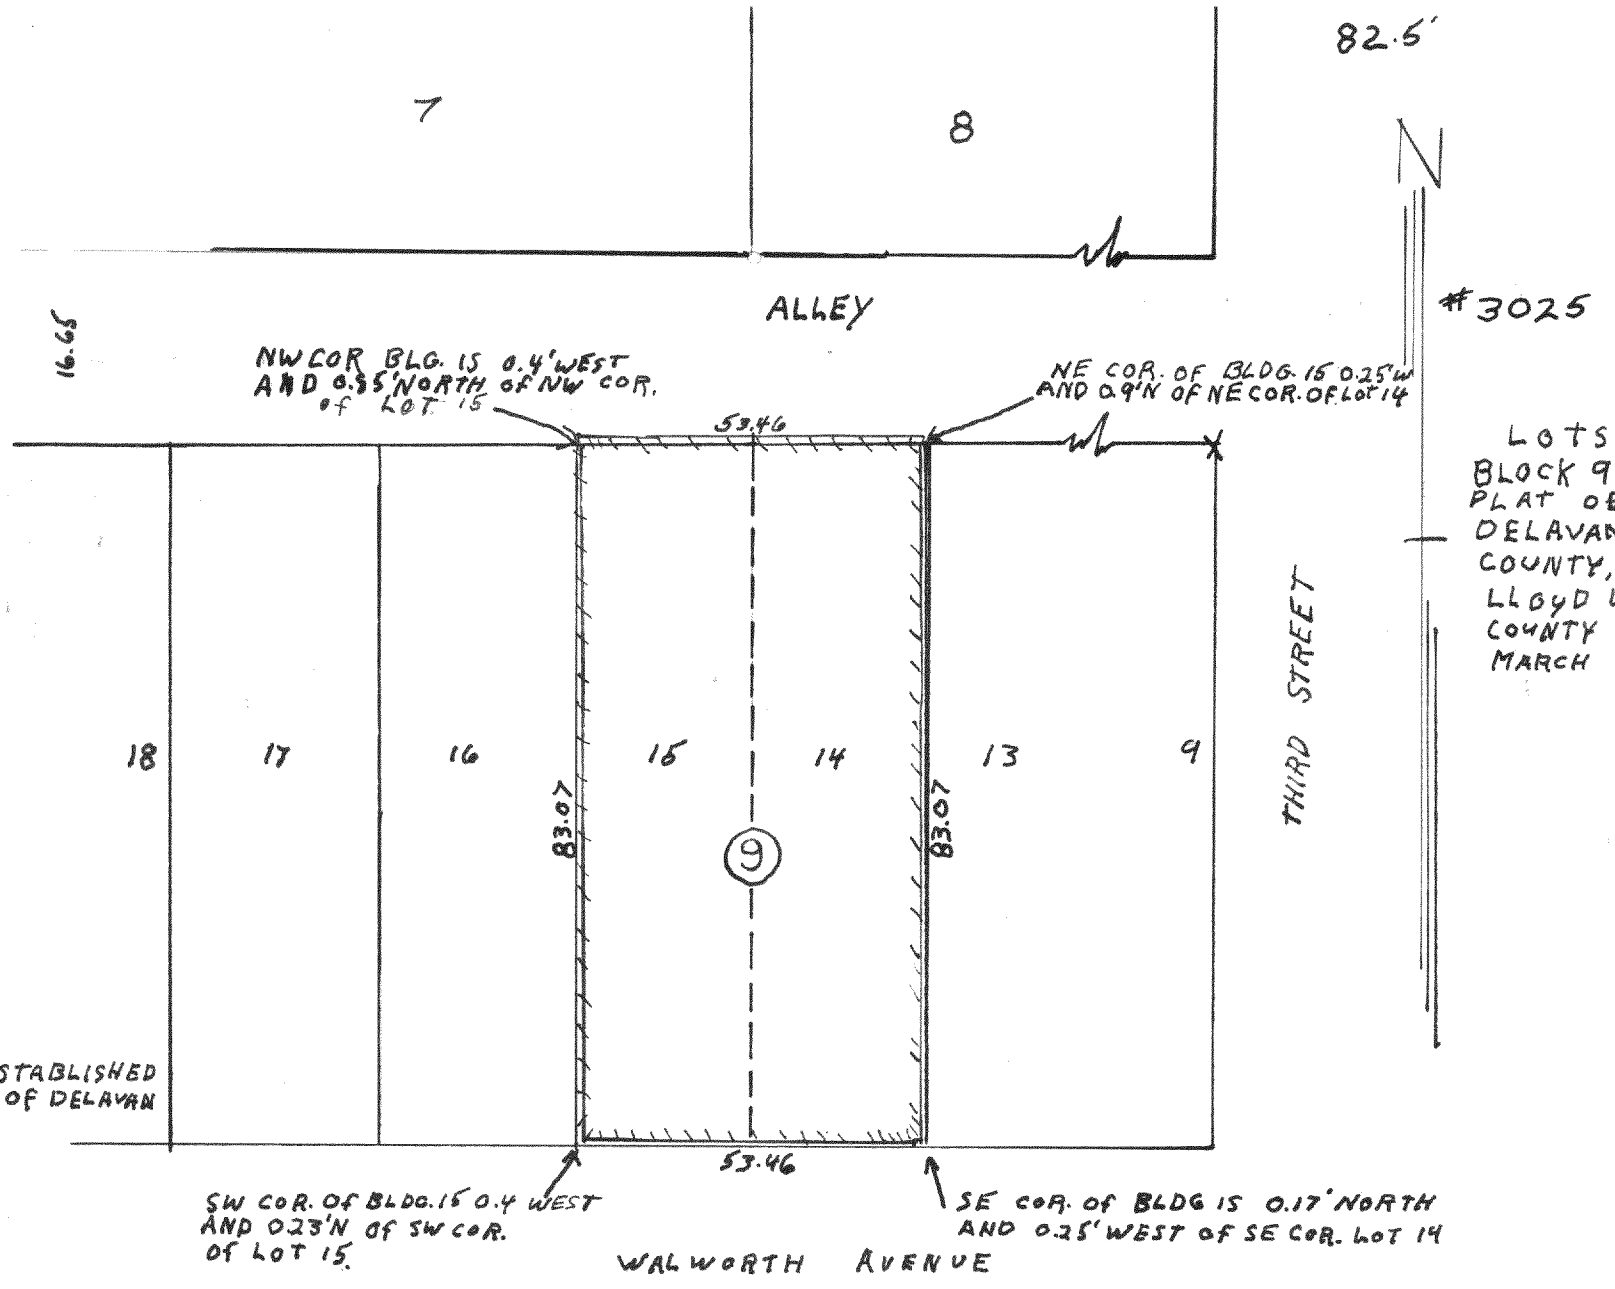

LOTS 8172 TO 8181
SECTION 5 OF PELL LAKE
WALWORTH COUNTY WISCONSIN
LLOYD L. JENSEN
COUNTY SURVEYOR
APRIL 1956
P.J.

LOTS 14 AND 15 OF
BLOCK 9 OF THE ORIGINAL
PLAT OF THE CITY OF
DELAVER, WALWORTH
COUNTY, WISCONSIN
LLOYD L. JENSEN
COUNTY SURVEYOR
MARCH 1955

POINTS ESTABLISHED
USING CITY OF DELAVER
PLAT

PART OF LOTS 10 11 & 12 OF
ADDITION "D" TO COUNTRY CLUB ESTATES
LOCATED IN THE
VILLAGE OF FONTANA - ON GENEVA LAKE COUNTY SURVEYOR
WALWORTH COUNTY WISCONSIN APRIL 1956