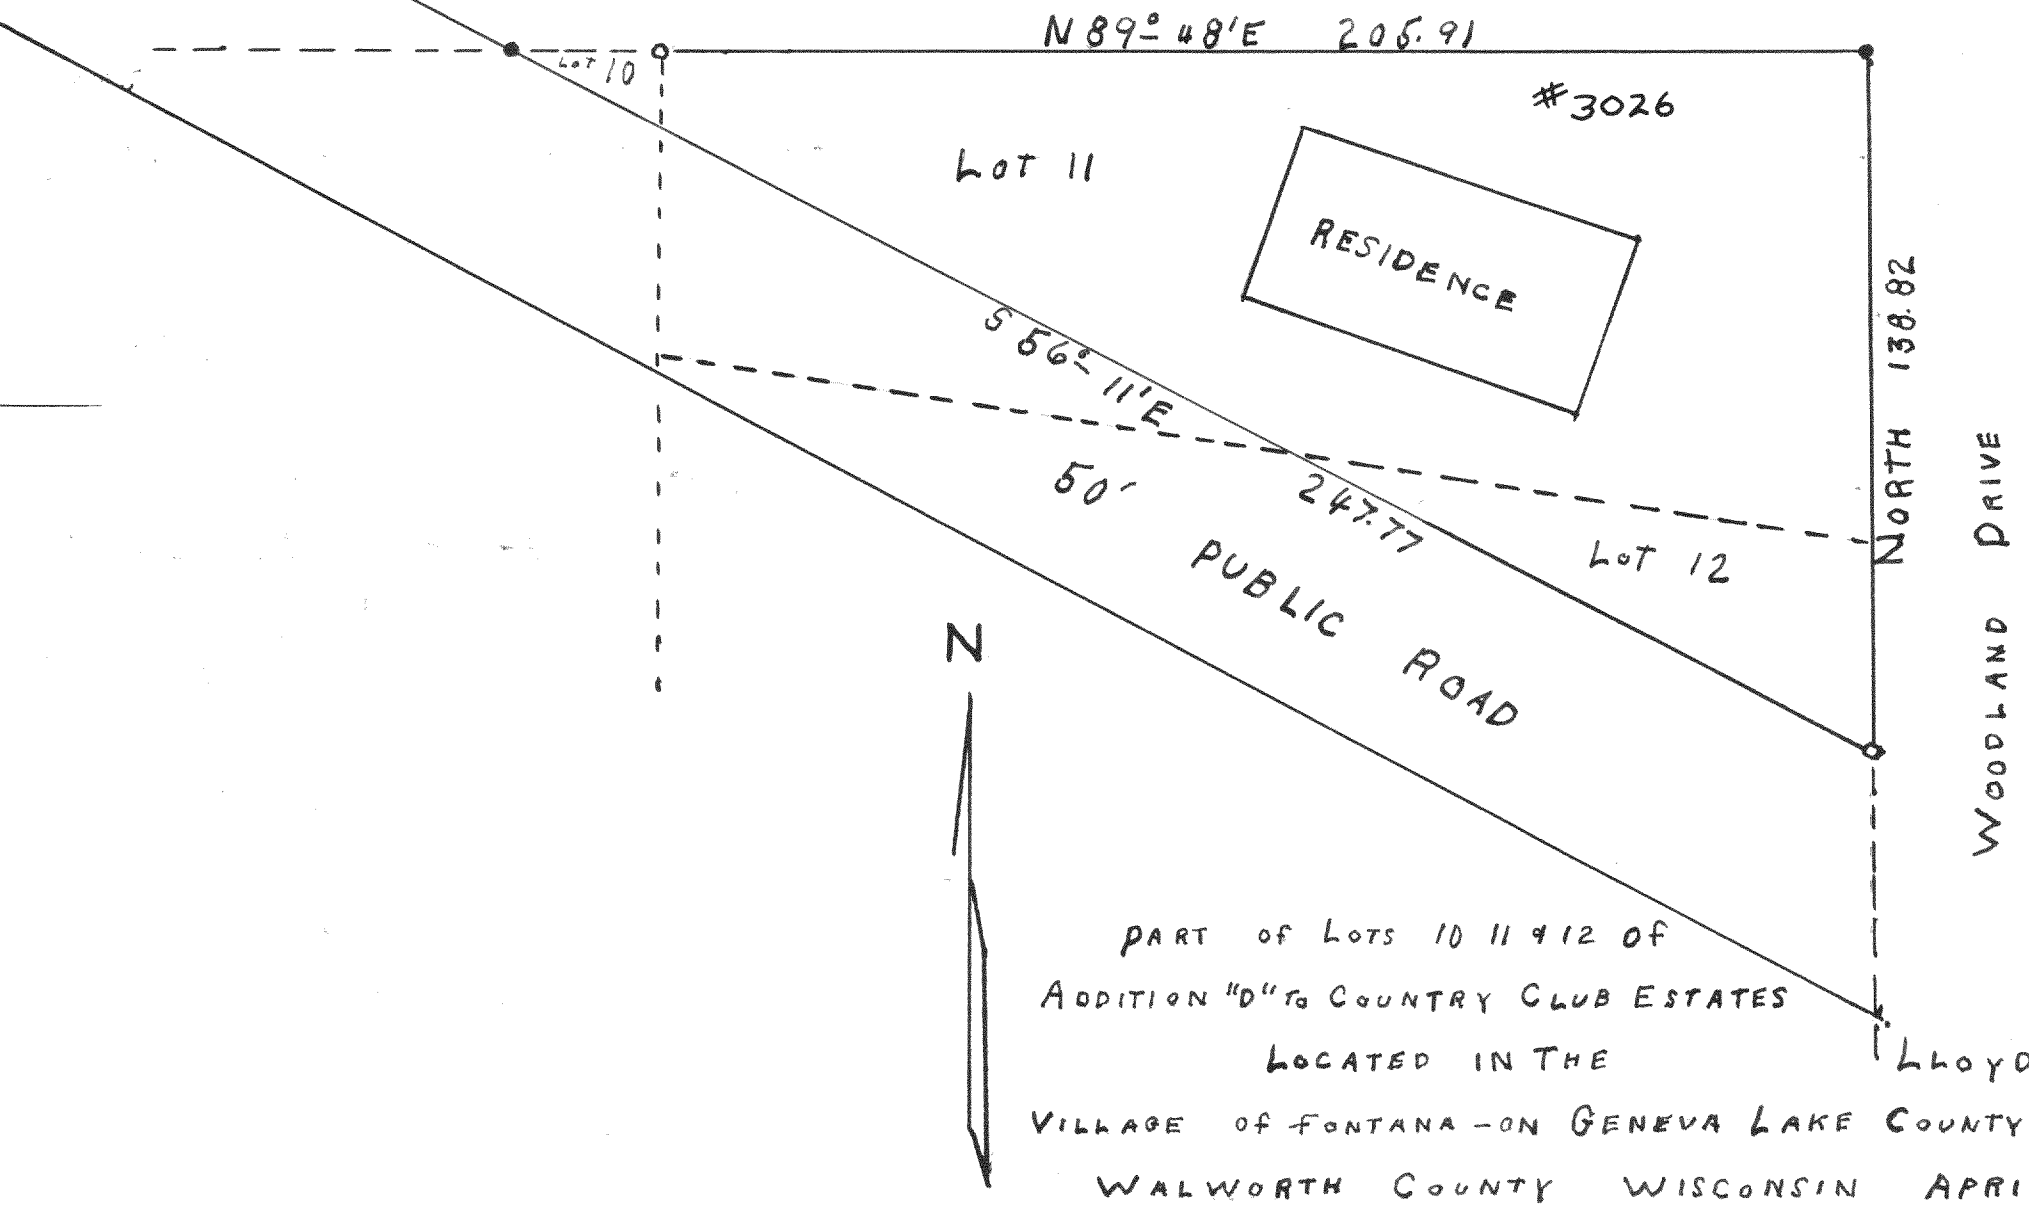

LOTS 8172 TO 8181
SECTION 5 OF PELL LAKE
WALWORTH COUNTY WISCONSIN
LLOYD L. JENSEN
COUNTY SURVEYOR
APRIL 1956
P.J.

LOTS 14 AND 15 OF
BLOCK 9 OF THE ORIGINAL
PLAT OF THE CITY OF
DELAVER, WALWORTH
COUNTY, WISCONSIN
LLOYD L. JENSEN
COUNTY SURVEYOR
MARCH 1955

POINTS ESTABLISHED
USING CITY OF DELAVER
PLAT

PART OF LOTS 10 11 & 12 OF
ADDITION "D" TO COUNTRY CLUB ESTATES
LOCATED IN THE
VILLAGE OF FONTANA - ON GENEVA LAKE COUNTY SURVEYOR
WALWORTH COUNTY WISCONSIN APRIL 1956