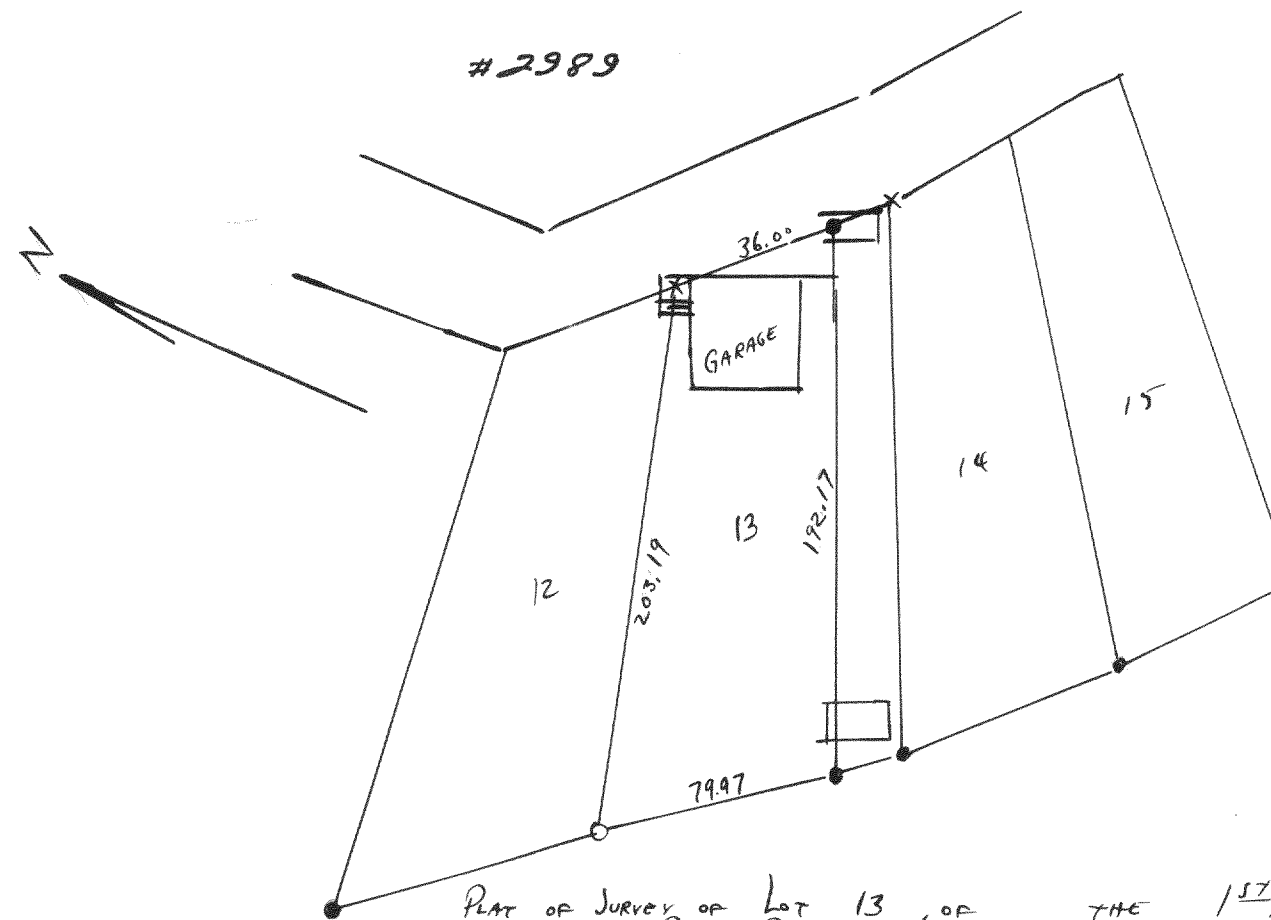

#2987

PLAT OF SURVEY OF LOT 21 ADD'N "D" TO COUNTRY CLUB ESTATES
 VILLAGE OF FONTANA OR - GENEVA LAKE
 WALWORTH COUNTY, WISCONSIN
 Nov 1954
 Lloyd J. James
 County Surveyor

For Survey of Addition "E" to
 Country Club Estates Part of O.K. 98
 Village of Fontana, Wisconsin Located in
 Sections 14 & 23, See Volume 12
 pages 101 & 102 in Register of
 Deeds Office, Walworth County, Wisconsin.

#2988

PLAT OF SURVEY OF LOTS 21-23, BLOCK 7 OF WILLIAMS THIRD ADD'N
 VILLAGE OF WILLIAMS BAY, WALWORTH COUNTY, WIS
 Dec 1954
 Lloyd J. James
 County Surveyor

#2989

PLAT OF SURVEY OF LOT 13 OF THE 1ST ADDITION
 TO CEDAR POINT PARK, VILLAGE OF WILLIAMS BAY,
 WALWORTH COUNTY, WIS
 Oct 1954
 Lloyd J. James
 County Surveyor