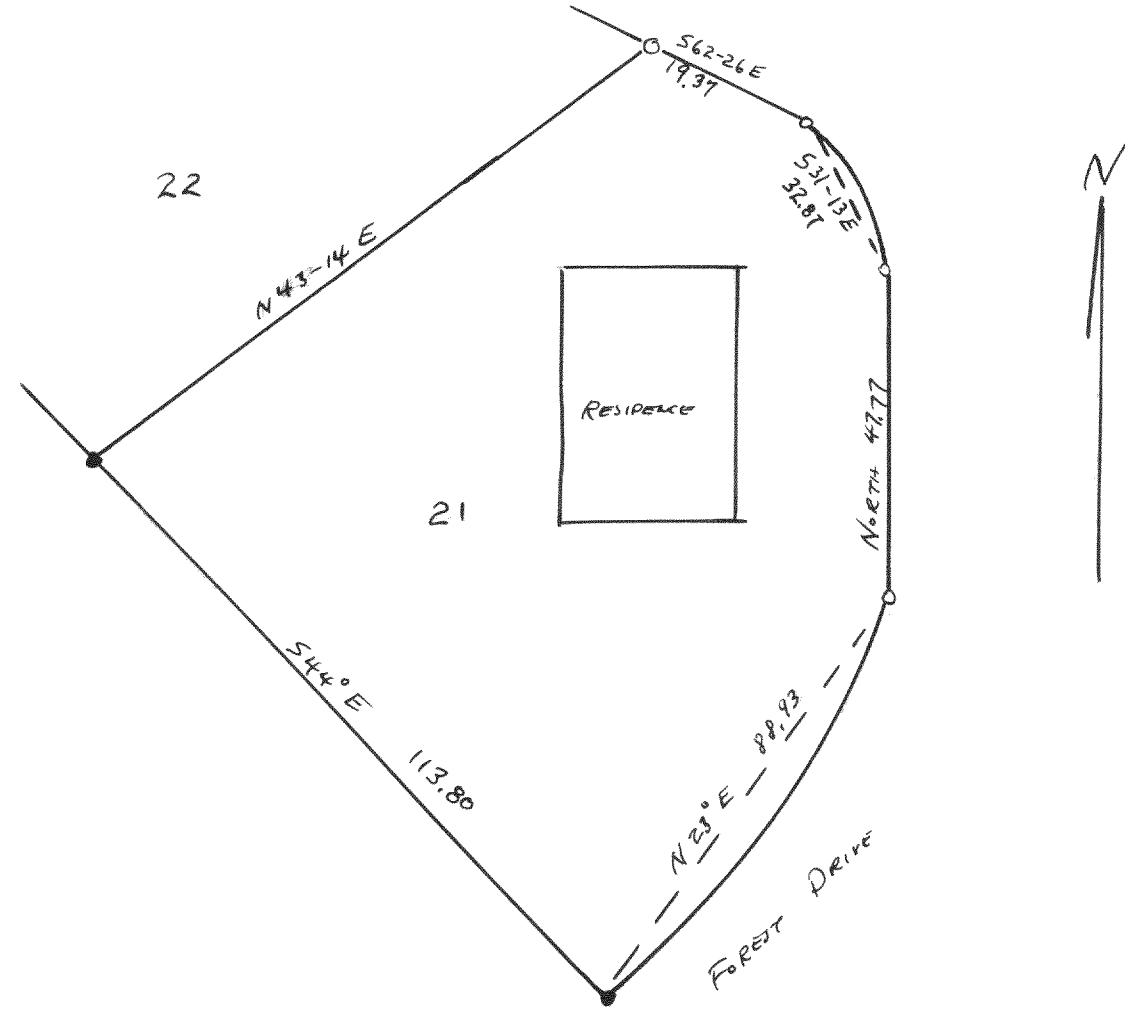

#2987

PLAT OF SURVEY OF LOT 21 ADD'N "D" TO COUNTRY CLUB ESTATES
 VILLAGE OF FONTANA OR - GENEVA LAKE
 WALWORTH COUNTY, WISCONSIN
 Nov 1954
 Lloyd J. James
 County Surveyor

For Survey of Addition "E" to
 Country Club Estates Part of O.K. 98
 Village of Fontana, Wisconsin Located in
 Sections 14 & 23, See Volume 12
 pages 101 & 102 in Register of
 Deeds Office, Walworth County, Wisconsin.

#2988

PLAT OF SURVEY OF LOTS 21-23, BLOCK 7 OF WILLIAMS THIRD ADD'N
 VILLAGE OF WILLIAMS BAY, WALWORTH COUNTY, WIS
 Dec 1954
 Lloyd J. James
 County Surveyor

#2989

PLAT OF SURVEY OF LOT 13 OF THE 1ST ADDITION
 TO CEDAR POINT PARK, VILLAGE OF WILLIAMS BAY,
 WALWORTH COUNTY, WIS
 Oct 1954
 Lloyd J. James
 County Surveyor