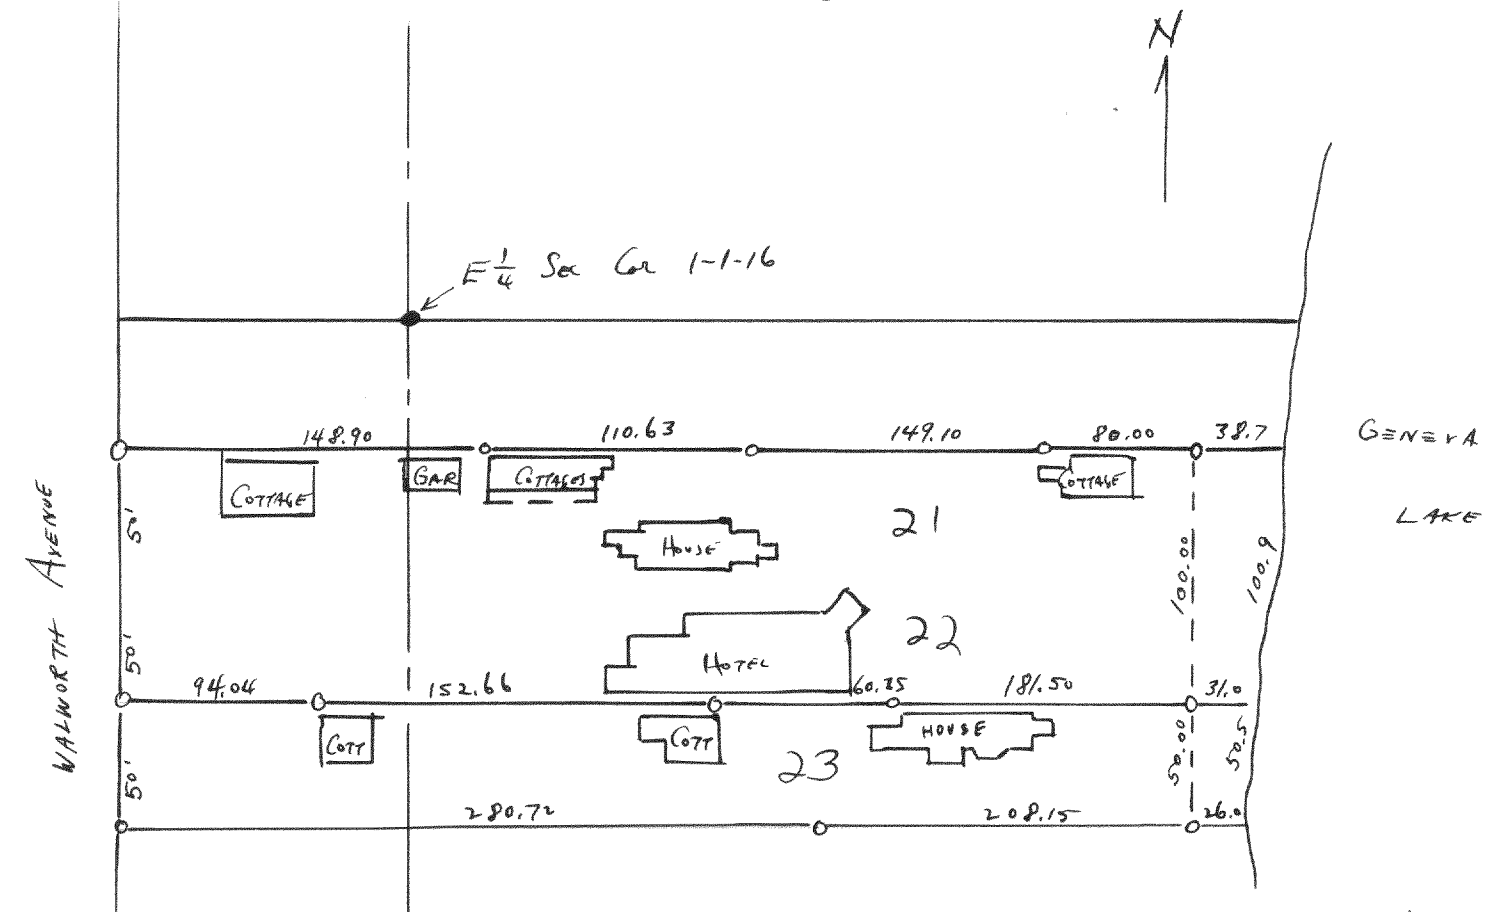

#2987

PLAT OF SURVEY OF LOT 21 ADD'N "D" TO COUNTRY CLUB ESTATES
 VILLAGE OF FONTANA OR - GENEVA LAKE
 WALWORTH COUNTY, WISCONSIN
 Nov 1954
 Lloyd J. James
 County Surveyor

For Survey of Addition "E" to
 Country Club Estates Part of O.K. 98
 Village of Fontana, Wisconsin Located in
 Sections 14 & 23, See Volume 12
 pages 101 & 102 in Register of
 Deeds Office, Walworth County, Wisconsin.

#2988

PLAT OF SURVEY OF LOTS 21-23, BLOCK 7 OF WILLIAMS THIRD ADD'N
 VILLAGE OF WILLIAMS BAY, WALWORTH COUNTY, WIS
 Dec 1954
 Lloyd J. James
 County Surveyor

#2989

PLAT OF SURVEY OF LOT 13 OF THE 1ST ADDITION
 TO CEDAR POINT PARK, VILLAGE OF WILLIAMS BAY,
 WALWORTH COUNTY, WIS
 Oct 1954
 Lloyd J. James
 County Surveyor