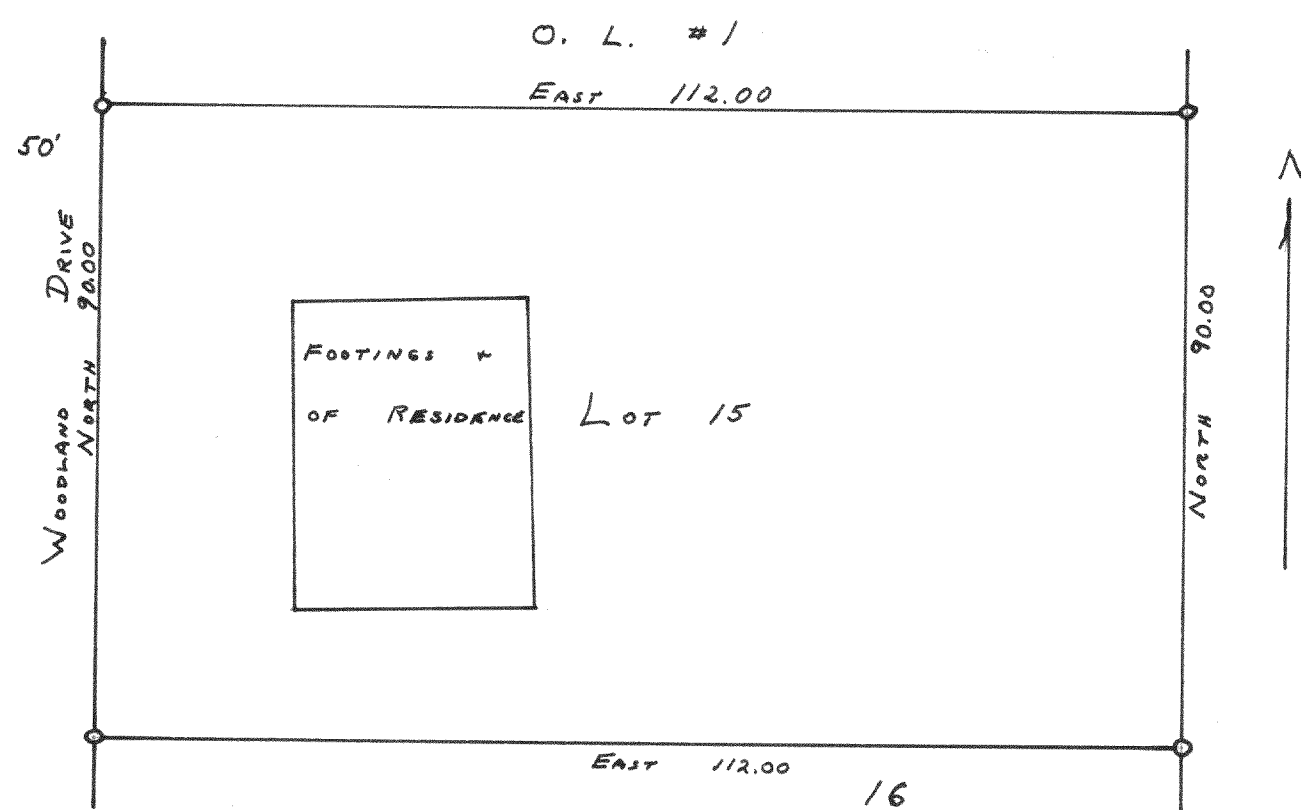

PLAT OF SURVEY OF LOT 6 OF ADDITION D TO COUNTRY CLUB ESTATES LOCATED IN THE VILLAGE OF FONTANA-ON-GENEVA LAKE WALWORTH COUNTY, WISCONSIN
 NOVEMBER 1954
 LLOYD L. JENSEN
 SA.
 COUNTY SURVEYOR

PLAT OF SURVEY OF LOT 15 OF ADDITION D TO COUNTRY CLUB ESTATES LOCATED IN THE VILLAGE OF FONTANA-ON-GENEVA LAKE WALWORTH COUNTY, WISCONSIN.
 NOVEMBER 1954
 LLOYD L. JENSEN
 SA.
 COUNTY SURVEYOR

O.L. 98
 PLAT OF SURVEY OF LOT 32 OF ADDITION "D" TO COUNTRY CLUB ESTATES LOCATED IN THE VILLAGE OF FONTANA-ON-GENEVA LAKE WALWORTH COUNTY, WISCONSIN.
 DECEMBER 1954
 LLOYD L. JENSEN
 SA.
 COUNTY SURVEYOR

PLAT OF SURVEY OF LOT 27 ADDITION D TO COUNTRY CLUB ESTATES VILLAGE OF FONTANA WALWORTH COUNTY WIS
 Nov 1954
 Lloyd L. Jensen
 County Surveyor