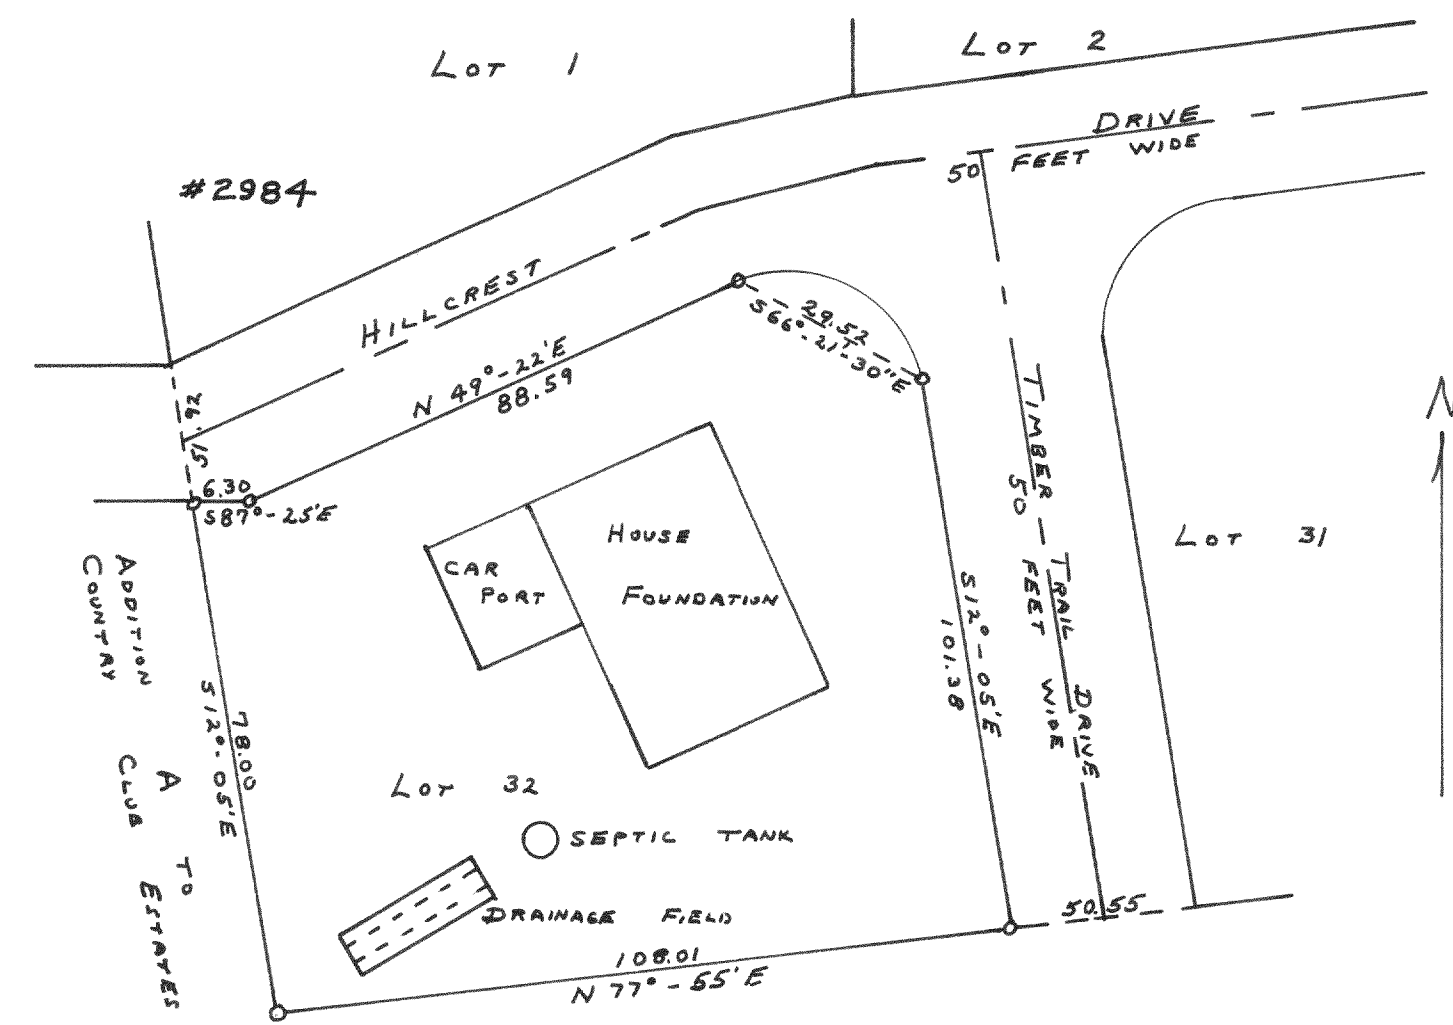

PLAT OF SURVEY OF LOT 6 OF ADDITION D TO COUNTRY CLUB ESTATES LOCATED IN THE VILLAGE OF FONTANA-ON-GENEVA LAKE WALWORTH COUNTY, WISCONSIN
 NOVEMBER 1954
 LLOYD L. JENSEN
 SA.
 COUNTY SURVEYOR

PLAT OF SURVEY OF LOT 15 OF ADDITION D TO COUNTRY CLUB ESTATES LOCATED IN THE VILLAGE OF FONTANA-ON-GENEVA LAKE WALWORTH COUNTY, WISCONSIN.
 NOVEMBER 1954
 LLOYD L. JENSEN
 SA.
 COUNTY SURVEYOR

O.L. 98
 PLAT OF SURVEY OF LOT 32 OF ADDITION "D" TO COUNTRY CLUB ESTATES LOCATED IN THE VILLAGE OF FONTANA-ON-GENEVA LAKE WALWORTH COUNTY, WISCONSIN.
 DECEMBER 1954
 LLOYD L. JENSEN
 SA.
 COUNTY SURVEYOR

PLAT OF SURVEY OF LOT 27 ADDITION D TO COUNTRY CLUB ESTATES VILLAGE OF FONTANA WALWORTH COUNTY WIS
 Nov 1954
 Lloyd L. Jensen
 County Surveyor