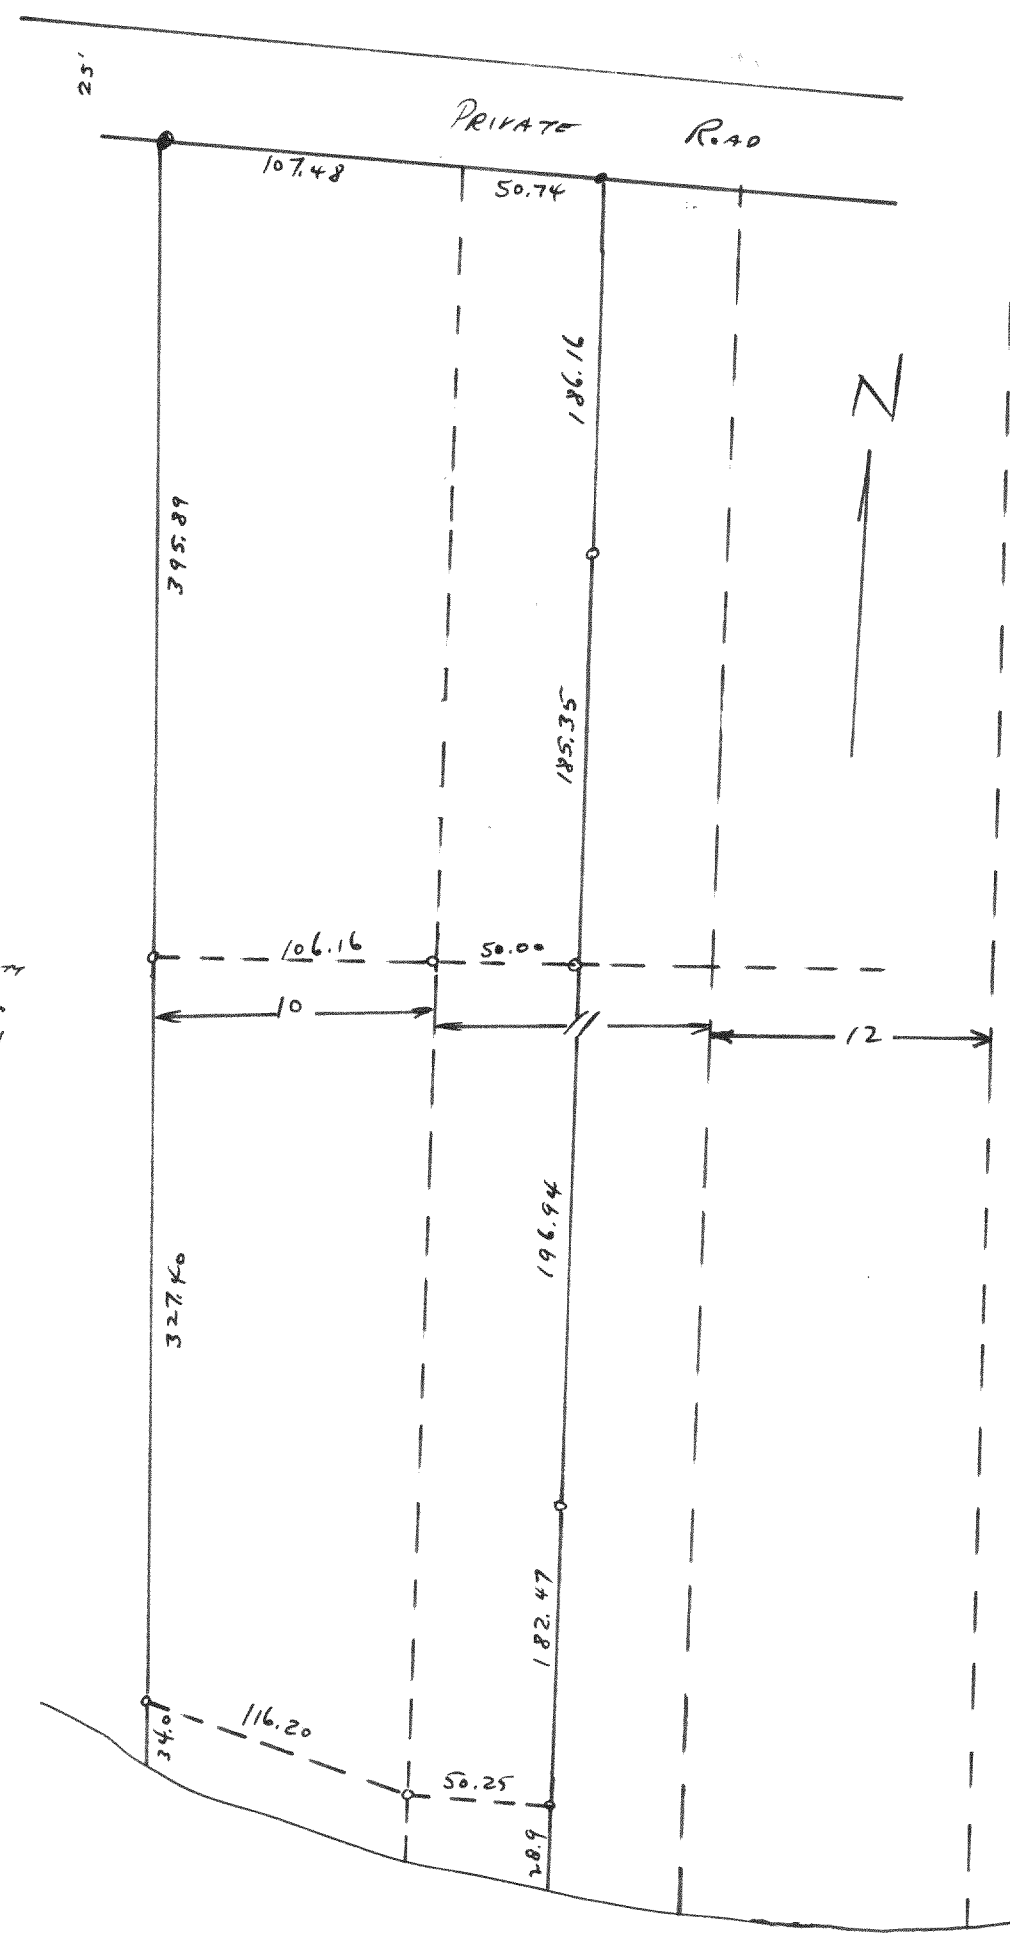

#2933

PLAT OF SURVEY OF LOTS 2-3 OF MALLORY SPRINGS SUB IN GOLF LOT 3
 & SECT 3 TINRITE, WALWORTH COUNTY, WISCONSIN
 September 1954
 Lloyd J. Jensen
 County Surveyor

71

#2934

PLAT OF SURVEY OF PART OF LOTS 14-15 BLOCK 2
 OF WOODALE LOCATED IN TINRITE WALWORTH COUNTY
 WISCONSIN August 1954
 Lloyd J. Jensen
 County Surveyor

#2935

PLAT OF SURVEY OF LOT 18 BLOCK 5
 SUNSET HILLS IN SEC 4 TINRITE
 WALWORTH COUNTY WIS
 MAY 1954
 Lloyd J. Jensen
 County Surveyor

#2935

GENEVA LAKE
 PLAT OF SURVEY OF LOT 10 AND WEST 50' OF LOT 11 OF S.B. CHAPIN SUB
 IN FC SEC 4, TINRITE WALWORTH COUNTY, WISCONSIN
 MAY 1954
 Lloyd J. Jensen
 County Surveyor