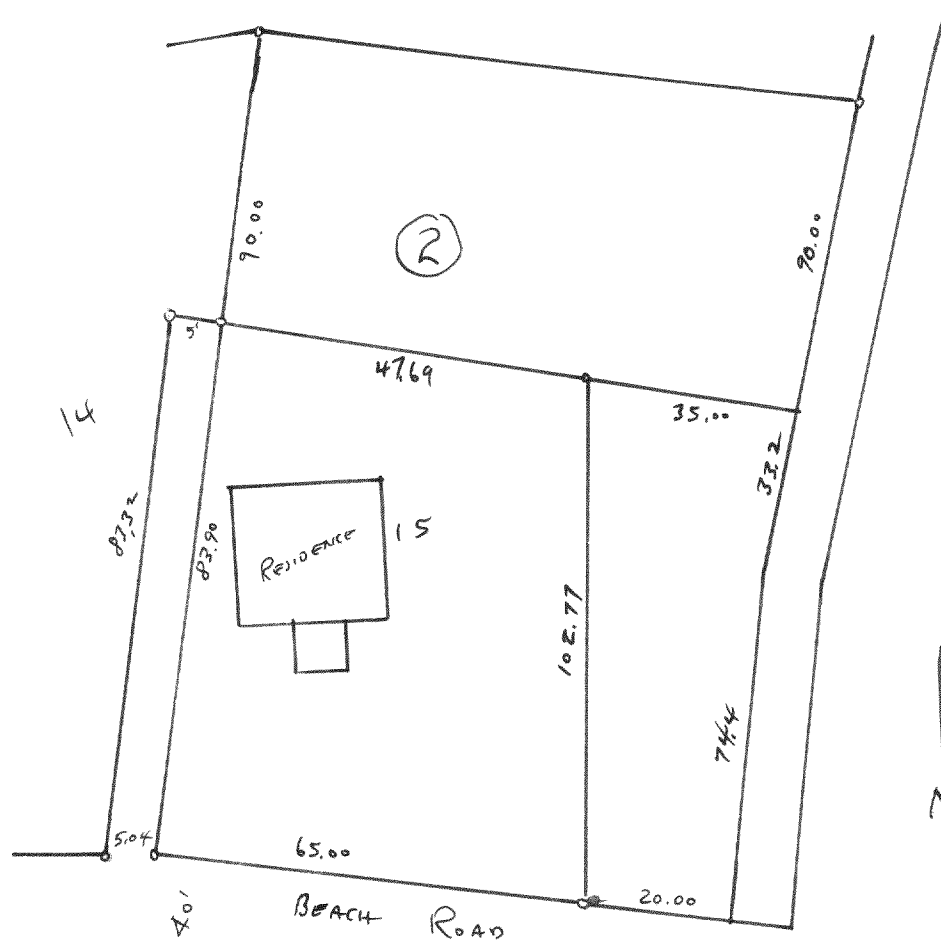

#2933

PLAT OF SURVEY OF LOTS 2-3 OF MALLORY SPRINGS SUB IN GOLF LOT 3
 & SECT 3 TINRITE, WALWORTH COUNTY, WISCONSIN
 September 1954
 Lloyd J. Jensen
 County Surveyor

71

#2934

PLAT OF SURVEY OF PART OF LOTS 14-15 BLOCK 2
 OF WOODALE LOCATED IN TINRITE WALWORTH COUNTY
 WISCONSIN August 1954
 Lloyd J. Jensen
 County Surveyor

#2935

PLAT OF SURVEY OF LOT 18 BLOCK 5
 SUNSET HILLS IN SEC 4 TINRITE
 WALWORTH COUNTY WIS
 MAY 1954
 Lloyd J. Jensen
 County Surveyor

#2935

GENEVA LAKE
 PLAT OF SURVEY OF LOT 10 AND WEST 50' OF LOT 11 OF S.B. CHAPIN SUB
 IN FC SEC 4, TINRITE WALWORTH COUNTY, WISCONSIN
 MAY 1954
 Lloyd J. Jensen
 County Surveyor