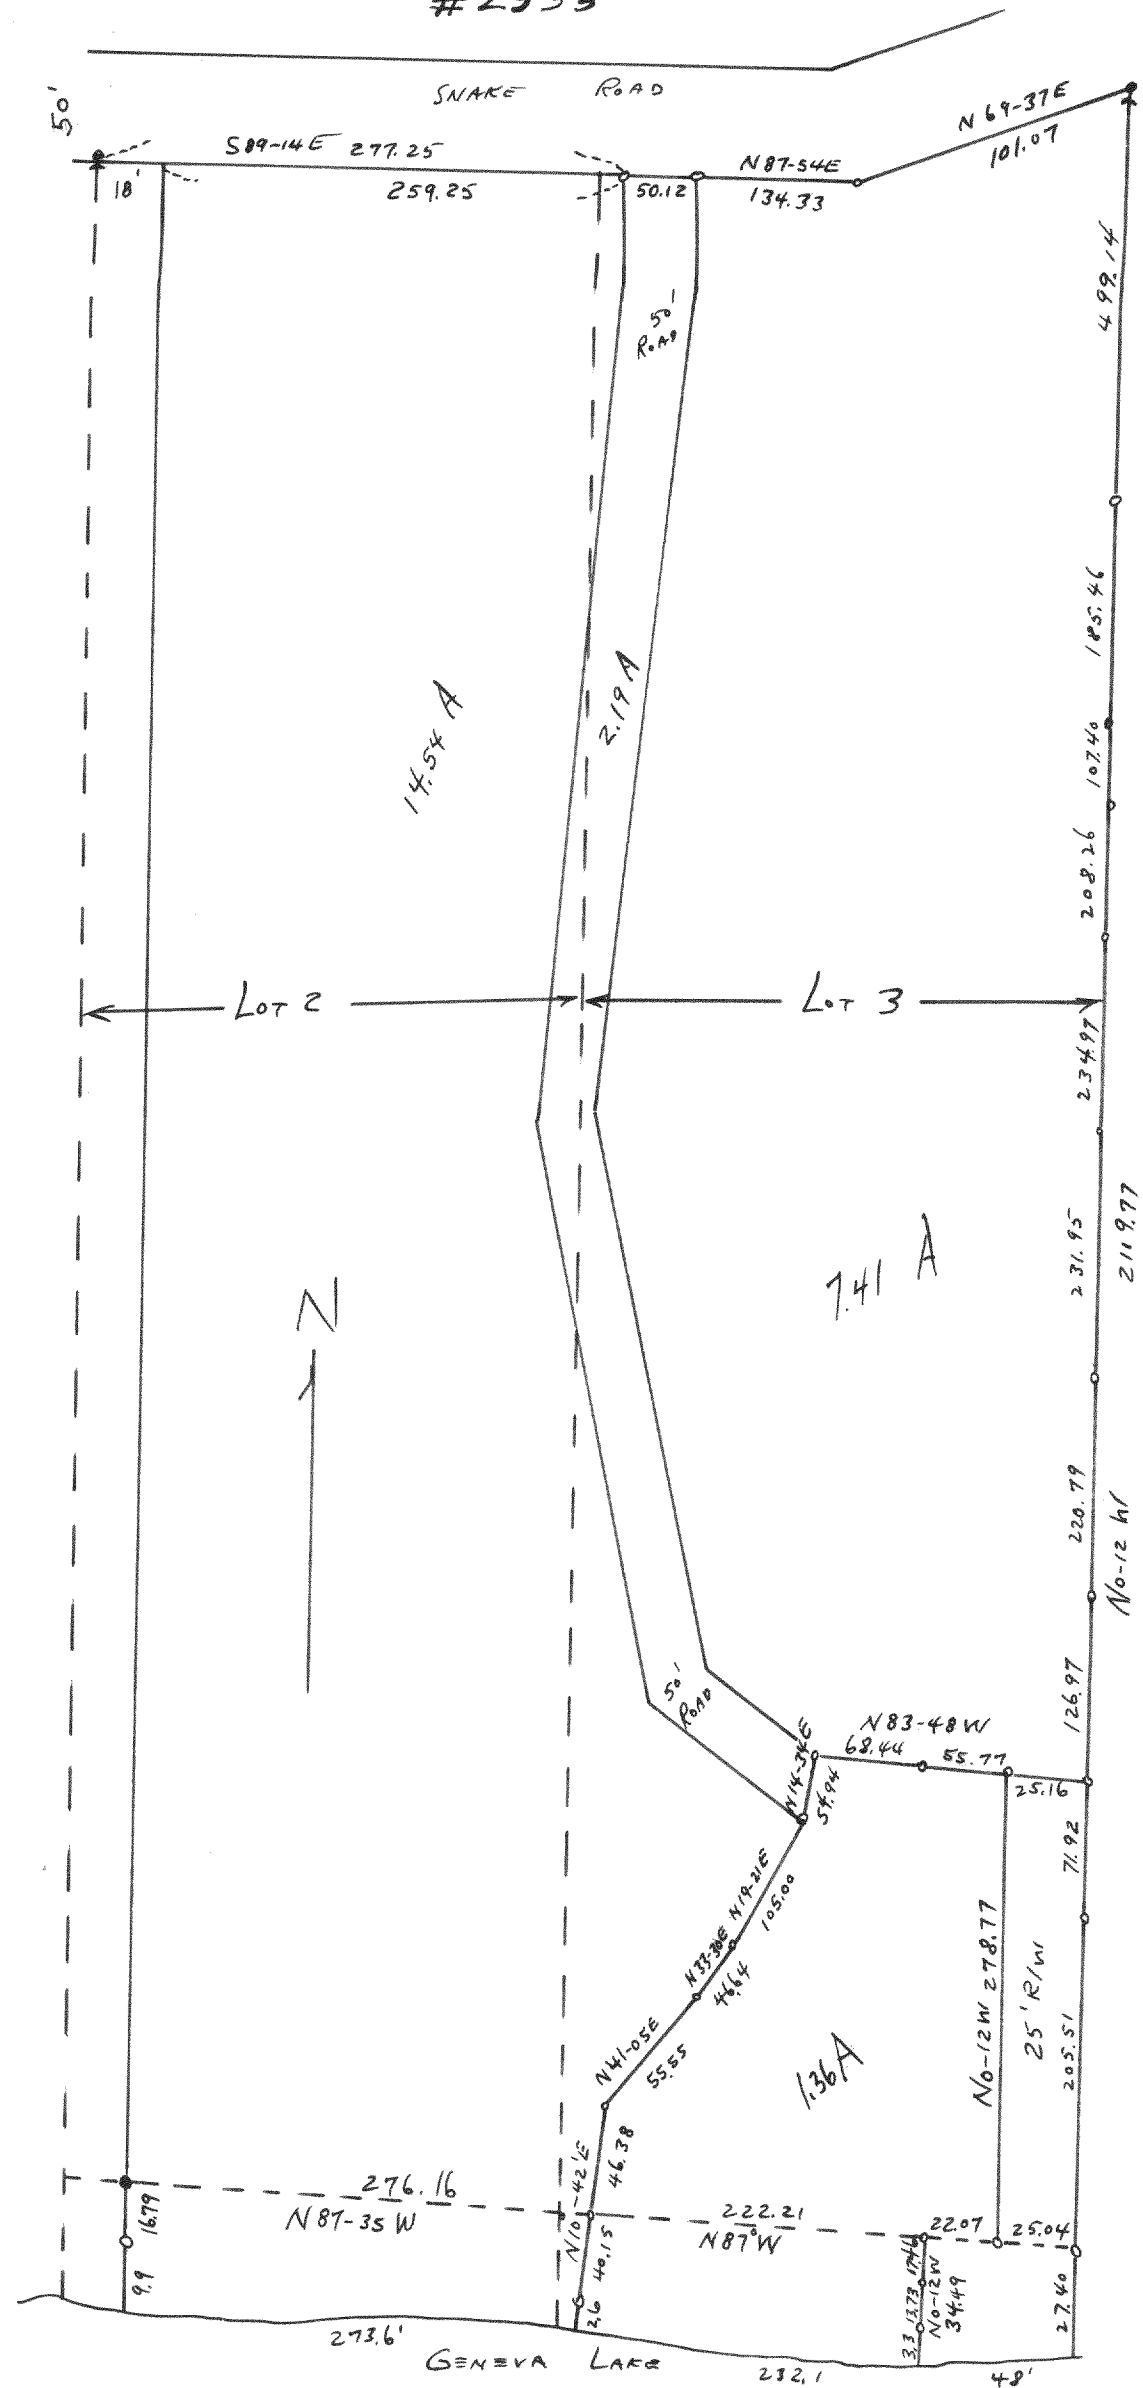

#2933

PLAT OF SURVEY OF LOTS 2-3 OF MALLORY SPRINGS SUB IN GOLF LOT 3
 & SECT 3 TINRITE, WALWORTH COUNTY, WISCONSIN
 September 1954
 Lloyd J. Jensen
 County Surveyor

71

#2934

PLAT OF SURVEY OF PART OF LOTS 14-15 BLOCK 2
 OF WOODALE LOCATED IN TINRITE WALWORTH COUNTY
 WISCONSIN August 1954
 Lloyd J. Jensen
 County Surveyor

#2935

PLAT OF SURVEY OF LOT 18 BLOCK 5
 SUNSET HILLS IN SEC 4 TINRITE
 WALWORTH COUNTY WIS
 MAY 1954
 Lloyd J. Jensen
 County Surveyor

#2935

GENEVA LAKE
 PLAT OF SURVEY OF LOT 10 AND WEST 50' OF LOT 11 OF S.B. CHAPIN SUB
 IN FC SEC 4, TINRITE WALWORTH COUNTY, WISCONSIN
 MAY 1954
 Lloyd J. Jensen
 County Surveyor