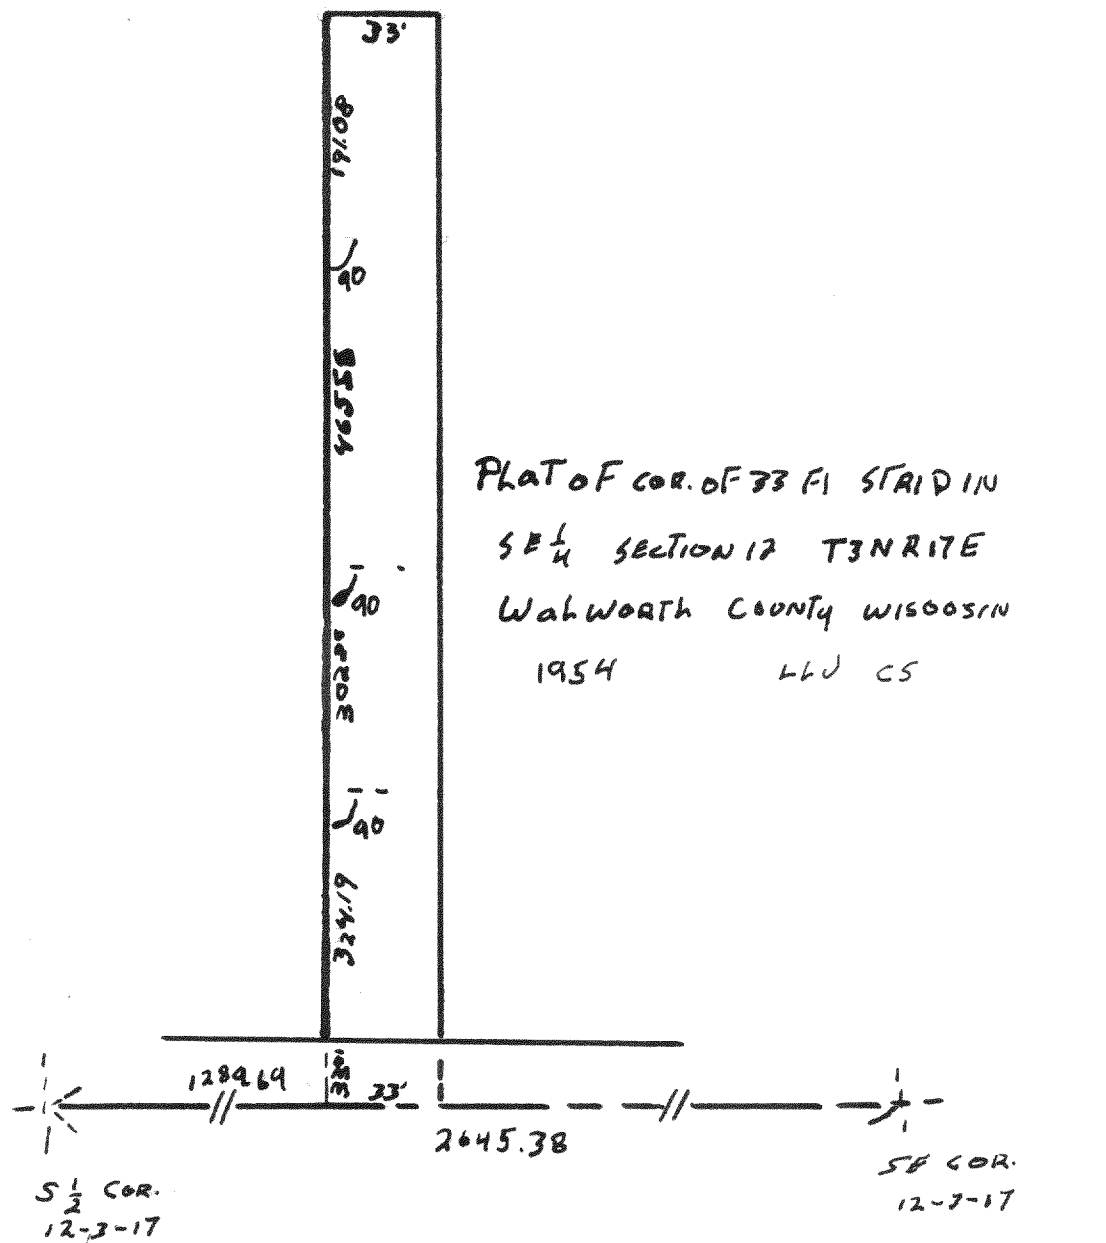

#2916

Plat of Survey of Lots 140-154 x 162-176
 Block 5 Lake Como Beach T3N R1E
 Walworth County Wisconsin
 April 34 LLJ CS

Plat of Survey of Land E 1/2 NE 1/4
 Section 28 T3N R1E Walworth
 County Wisconsin
 May 1954 LLJ CS

#2917

PLAT OF COR. OF 33 FT STRIP IN
 SE 1/4 SECTION 17 T3N R1E
 Walworth County Wisconsin
 1954 LLJ CS

NORTH 1/4 Sec Cor.
 SECTION 7 T3N R1E

Plat of Survey of Land in W 1/2 of NE 1/4 SECTION 7
 T3N R1E Walworth County Wisconsin
 Aug 1954 LLJ CS

#2918

Booth Lake

Plat of Survey of Land in
 NE 1/2 SECTION 24 T4N R1E
 Walworth County Wisconsin
 June 1954 LLJ CS