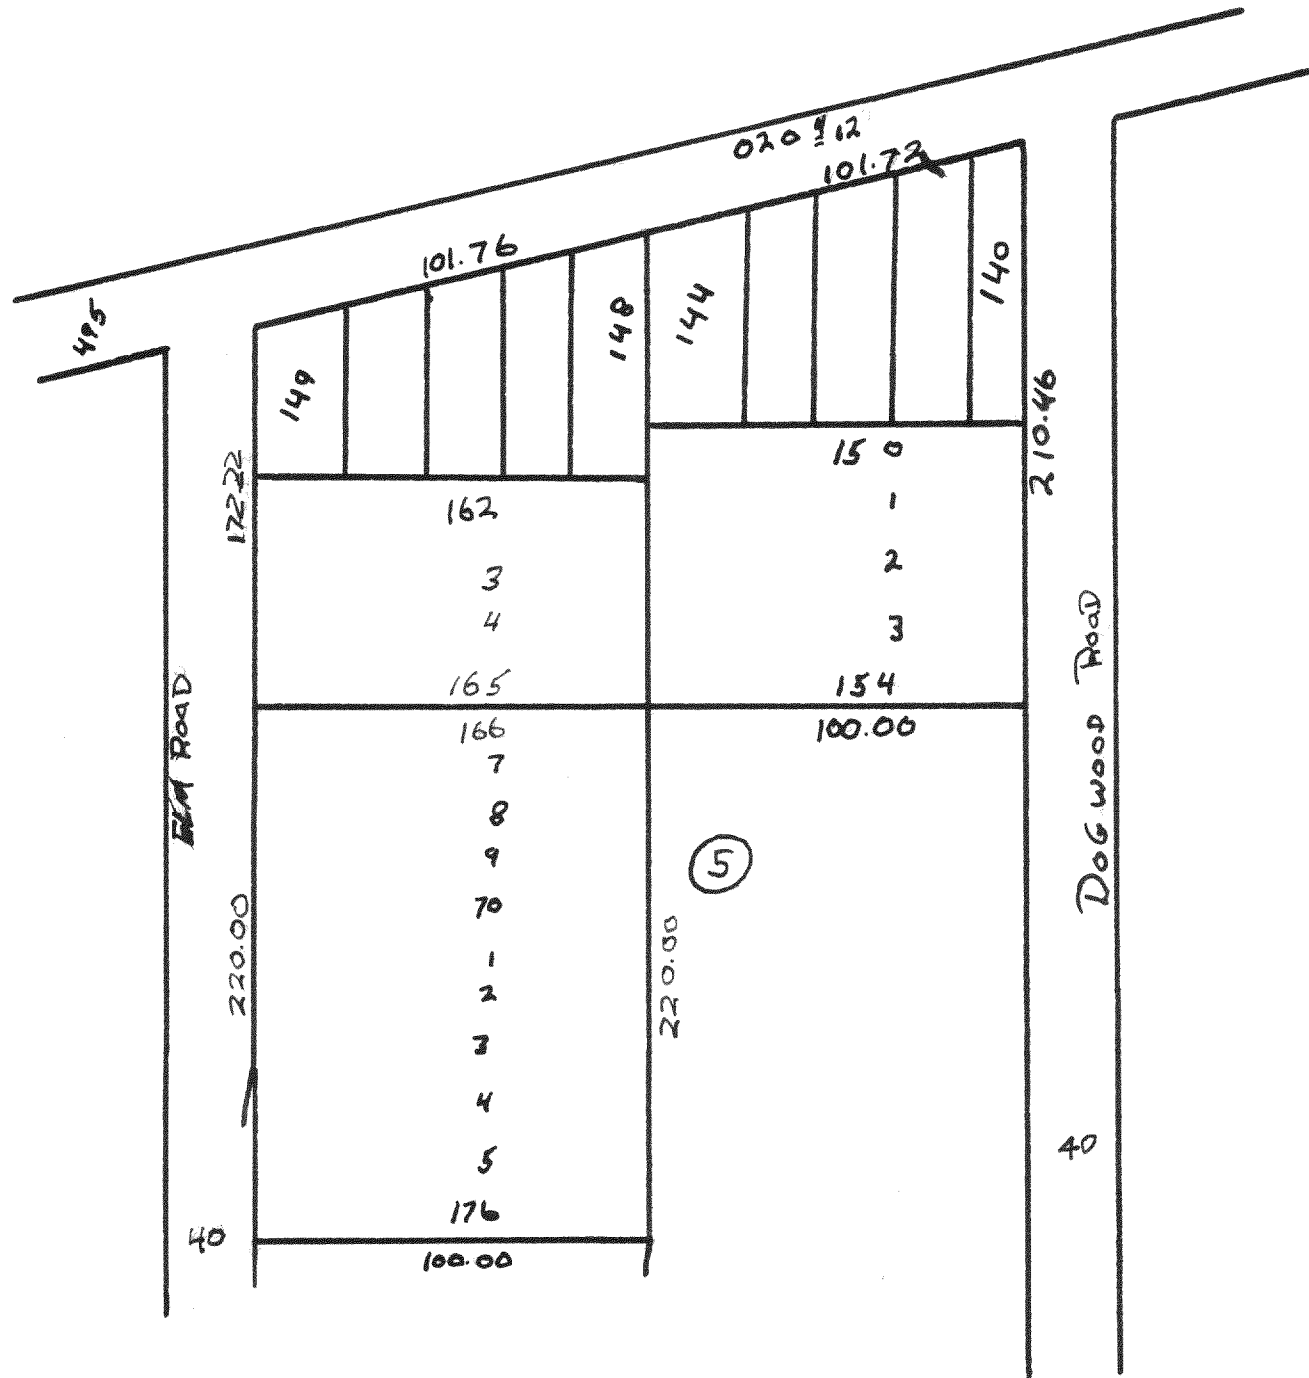

#2916

Plat of Survey of Lots 140-154 x 162-176
 Block 5 Lake Como Beach T3N R1E
 Walworth County Wisconsin
 April 34 LLJ CS

Plat of Survey of Land E 1/2 NE 1/4
 Section 28 T3N R1E Walworth
 County Wisconsin
 May 1954 LLJ CS

#2917

PLAT OF COR. OF 33 FT STRIP IN
 SE 1/4 SECTION 17 T3N R1E
 Walworth County Wisconsin
 1954 LLJ CS

NORTH 1/4 Sec Cor.
 SECTION 7 T3N R1E

Plat of Survey of Land in W 1/2 of NE 1/4 SECTION 7
 T3N R1E Walworth County Wisconsin
 Aug 1954 LLJ CS

#2918

Booth Lake

Plat of Survey of Land in
 NE 1/2 SECTION 24 T4N R1E
 Walworth County Wisconsin
 June 1954 LLJ CS