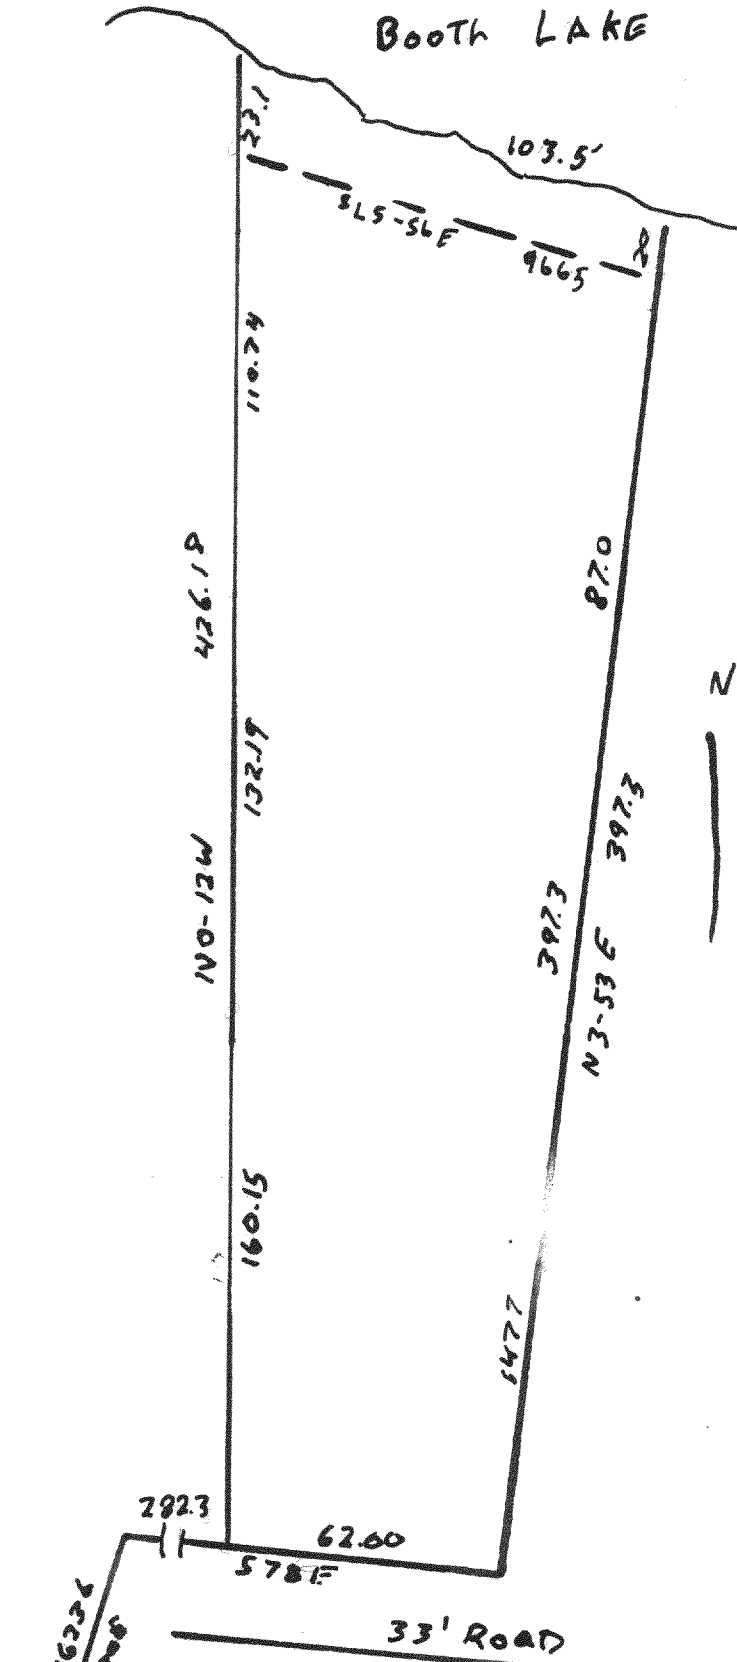

#2916

Plat of Survey of Lots 140-154 x 162-176
 Block 5 Lake Como Beach T3N R1E
 Walworth County Wisconsin
 April 34 LLJ CS

Plat of Survey of Land E 1/2 NE 1/4
 Section 28 T3N R1E Walworth
 County Wisconsin
 May 1954 LLJ CS

#2917

PLAT OF COR. OF 33 FT STRIP IN
 SE 1/4 SECTION 17 T3N R1E
 Walworth County Wisconsin
 1954 LLJ CS

NORTH 1/4 Sec Cor.
 SECTION 7 T3N R1E

Plat of Survey of Land in W 1/2 of NE 1/4 SECTION 7
 T3N R1E Walworth County Wisconsin
 Aug 1954 LLJ CS

#2918

Booth Lake

Plat of Survey of Land in
 NE 1/2 SECTION 24 T4N R1E
 Walworth County Wisconsin
 June 1954 LLJ CS