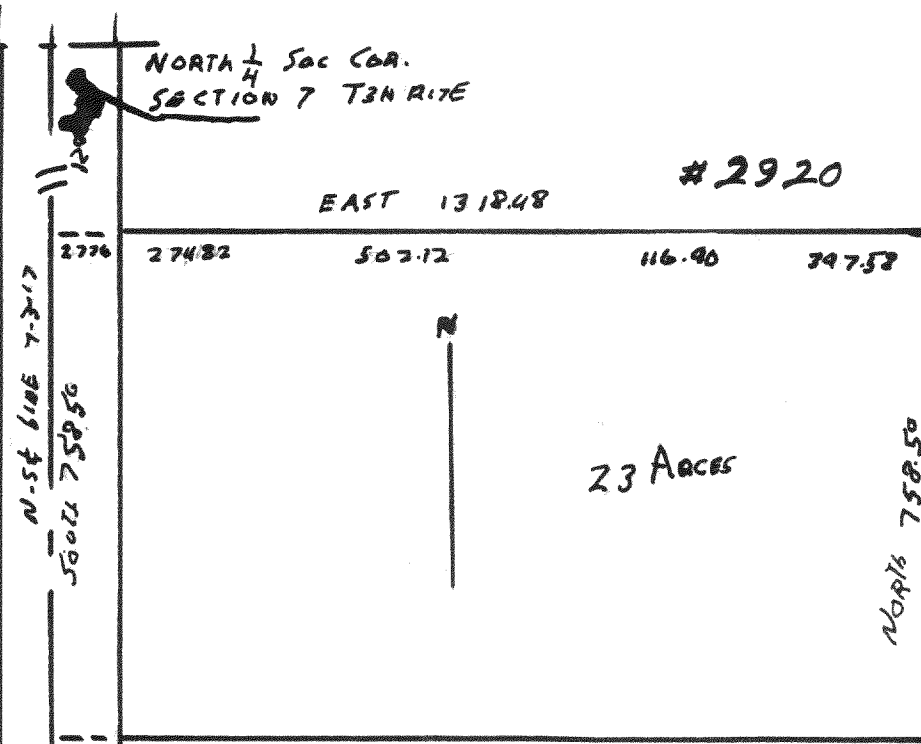

#2916

Plat of Survey of Lots 140-154 x 162-176
 Block 5 Lake Como Beach T3N R1E
 Walworth County Wisconsin
 April 34 LLJ CS

Plat of Survey of Land E 1/2 NE 1/4
 Section 28 T3N R1E Walworth
 County Wisconsin
 May 1954 LLJ CS

#2917

PLAT OF COR. OF 33 FT STRIP IN
 SE 1/4 SECTION 17 T3N R1E
 Walworth County Wisconsin
 1954 LLJ CS

NORTH 1/4 Sec Cor.
 SECTION 7 T3N R1E

Plat of Survey of Land in W 1/2 of NE 1/4 SECTION 7
 T3N R1E Walworth County Wisconsin
 Aug 1954 LLJ CS

#2918

Booth Lake

Plat of Survey of Land in
 NE 1/2 SECTION 24 T4N R1E
 Walworth County Wisconsin
 June 1954 LLJ CS