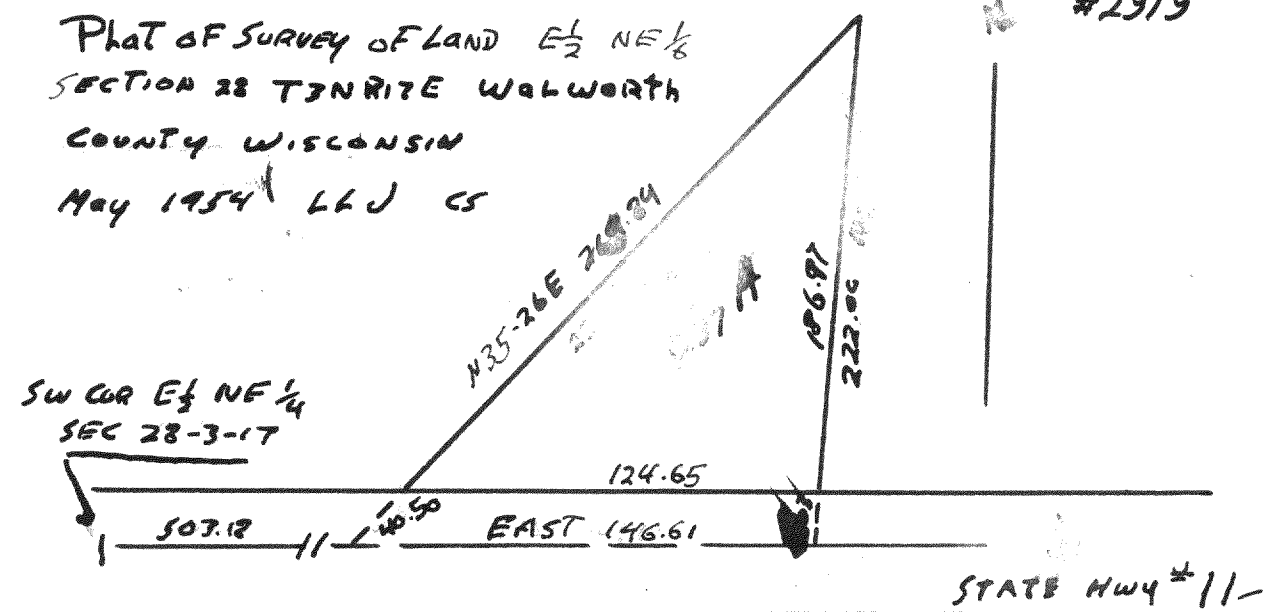

#2916

Plat of Survey of Lots 140-154 x 162-176
 Block 5 Lake Como Beach T3N R1E
 Walworth County Wisconsin
 April 34 LLJ CS

Plat of Survey of Land E 1/2 NE 1/4
 Section 28 T3N R1E Walworth
 County Wisconsin
 May 1954 LLJ CS

#2917

PLAT OF COR. OF 33 FT STRIP IN
 SE 1/4 SECTION 17 T3N R1E
 Walworth County Wisconsin
 1954 LLJ CS

NORTH 1/4 Sec Cor.
 SECTION 7 T3N R1E

Plat of Survey of Land in W 1/2 of NE 1/4 SECTION 7
 T3N R1E Walworth County Wisconsin
 Aug 1954 LLJ CS

#2918

Booth Lake

Plat of Survey of Land in
 NE 1/2 SECTION 24 T4N R1E
 Walworth County Wisconsin
 June 1954 LLJ CS