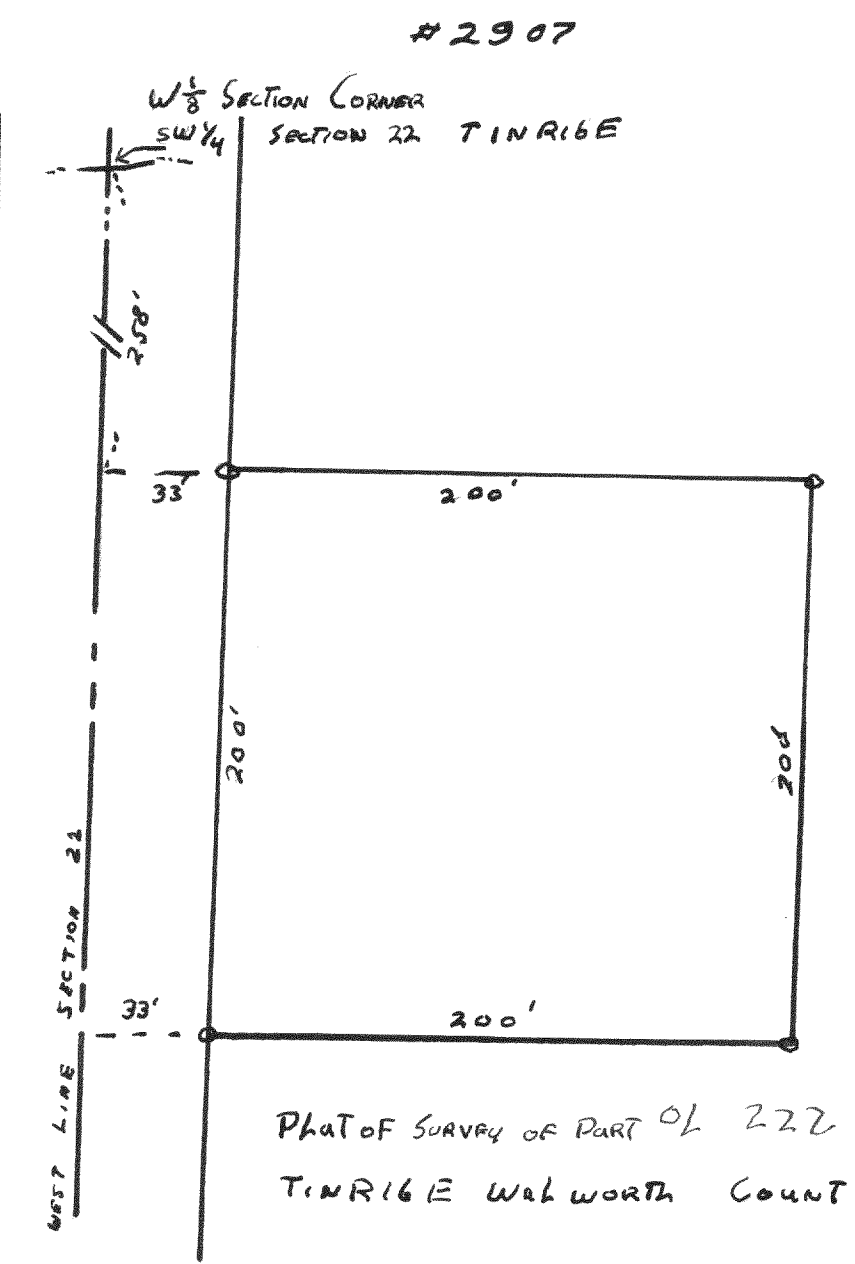

2905
 Plat of Survey of Lots 6-7, Block 14
 Glenwood Springs Village of Fontana-on-
 Geneva Lake, Walworth County, Wis
 Aug 1954
 Lloyd L Jones
 Surveyor

2906
 Plat of Survey of Lot 95 Unit II
 Country Club Estates Village of Fontana
 on Geneva Lake Walworth County Wisconsin
 Oct 1954
 LLJ
 CS

2907
 Plat of Survey of Part of 222 Viccafair
 Walworth County Wisconsin
 1954

2908
 Plat Survey of Lot 1 and E 1/2 Cor 2 Block 6
 and Lots 1-5 Block 9 Glenwood Springs
 Village of Fontana Geneva Lake
 Walworth County Wisconsin
 Aug 1954
 LLJ
 CS

2909
 Plat of Survey of Lot 14 Unit #1
 Country Club Estates Village of Fontana
 on Geneva Lake Walworth County Wisconsin
 October 1954
 LLJ
 CS