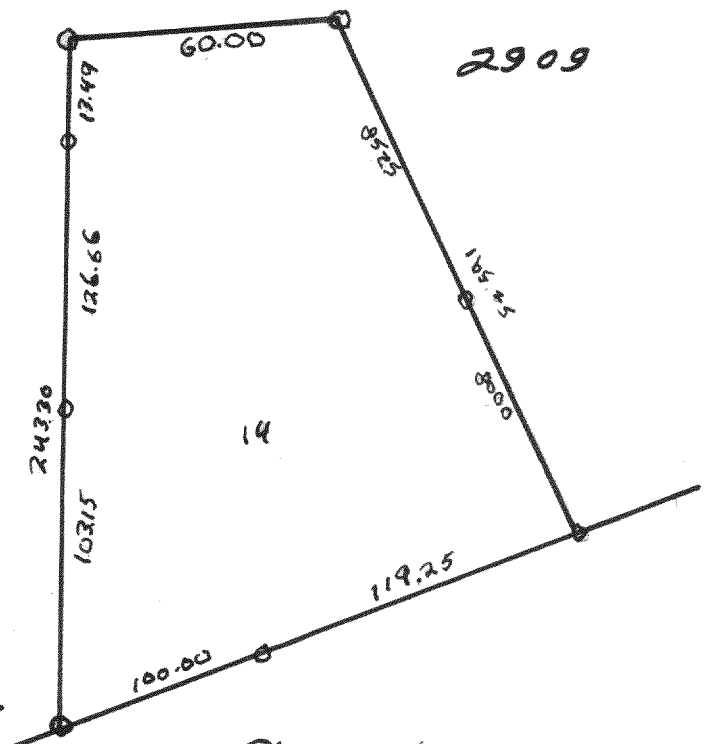

2905
 Plat of Survey of Lots 6-7, Block 14
 Glenwood Springs Village of Fontana-on-
 Geneva Lake, Walworth County, Wis
 Aug 1954
 Lloyd L Jones
 Surveyor

2906
 Plat of Survey of Lot 95 Unit II
 Country Club Estates Village of Fontana
 on Geneva Lake Walworth County Wisconsin
 Oct 1954
 LLJ
 CS

2907
 Plat of Survey of Part of 222 Viccafair
 Walworth County Wisconsin
 1954

2908
 Plat Survey of Lot 1 and E 1/2 Cor 2 Block 6
 and Lots 1-5 Block 9 Glenwood Springs
 Village of Fontana Geneva Lake
 Walworth County Wisconsin
 Aug 1954
 LLJ
 CS

2909
 Plat of Survey of Lot 14 Unit #1
 Country Club Estates Village of Fontana
 on Geneva Lake Walworth County Wisconsin
 October 1954
 LLJ
 CS