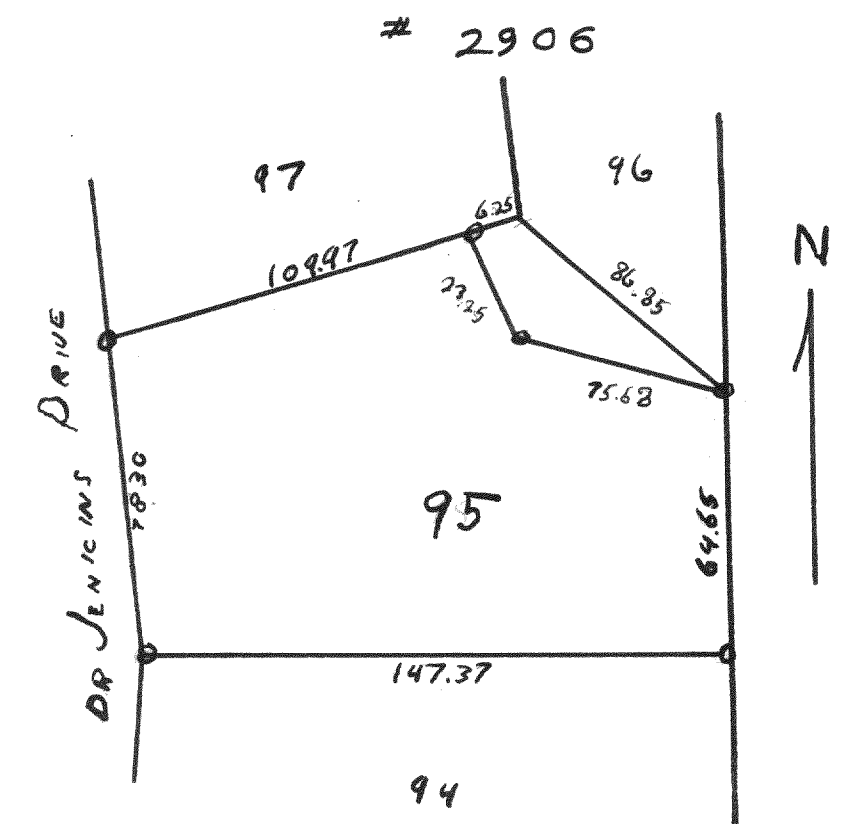

2905
 Plat of Survey of Lots 6-7, Block 14
 Glenwood Springs Village of Fontana-on-
 Geneva Lake, Walworth County, Wis
 Aug 1954
 Lloyd L Jones
 Surveyor

2906
 Plat of Survey of Lot 95 Unit II
 Country Club Estates Village of Fontana
 on Geneva Lake Walworth County Wisconsin
 Oct 1954
 LLJ
 CS

2907
 Plat of Survey of Part of 222 Viccafair
 Walworth County Wisconsin
 1954

2908
 Plat Survey of Lot 1 and E 1/2 Cor 2 Block 6
 and Lots 1-5 Block 9 Glenwood Springs
 Village of Fontana Geneva Lake
 Walworth County Wisconsin
 Aug 1954
 LLJ
 CS

2909
 Plat of Survey of Lot 14 Unit #1
 Country Club Estates Village of Fontana
 on Geneva Lake Walworth County Wisconsin
 October 1954
 LLJ
 CS