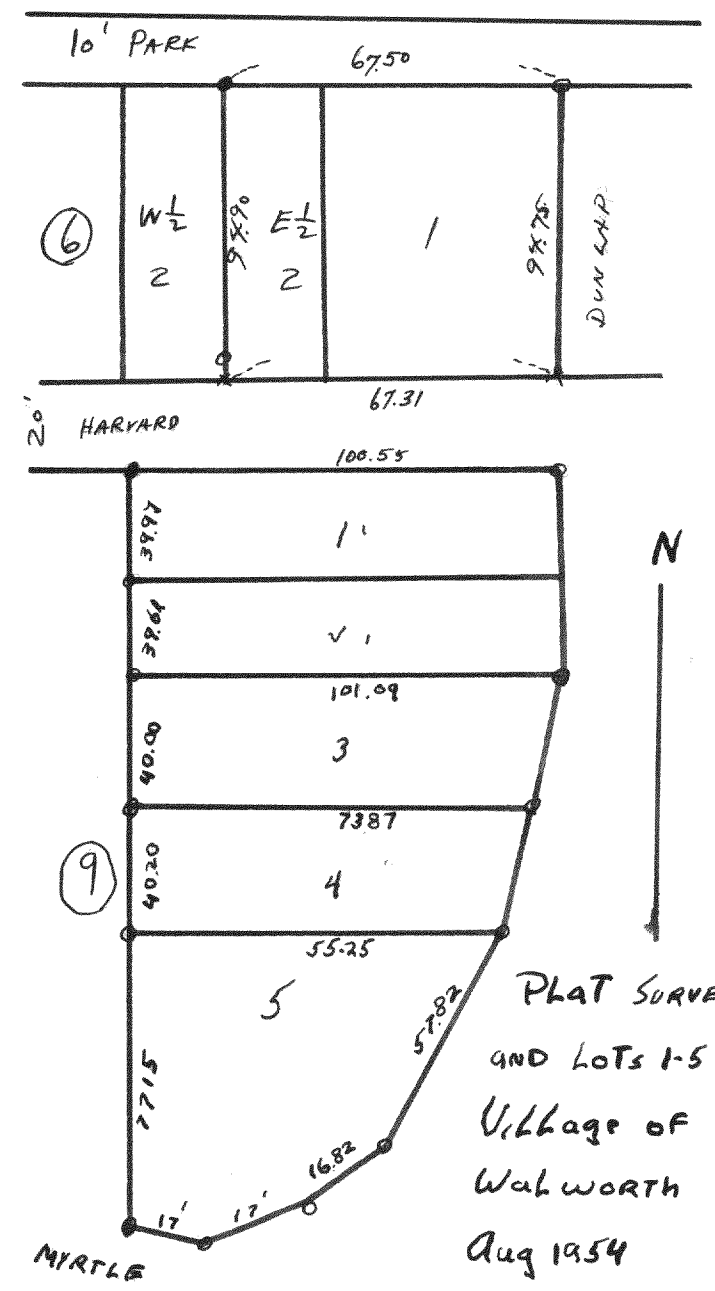

2905
 Plat of Survey of Lots 6-7, Block 14
 Glenwood Springs Village of Fontana-on-
 Geneva Lake, Walworth County, Wis
 Aug 1954
 Lloyd L Jones
 Surveyor

2906
 Plat of Survey of Lot 95 Unit II
 Country Club Estates Village of Fontana
 on Geneva Lake Walworth County Wisconsin
 Oct 1954
 LLJ
 CS

2907
 Plat of Survey of Part of 222 Viccafair
 Walworth County Wisconsin
 1954

2908
 Plat Survey of Lot 1 and E 1/2 Cor 2 Block 6
 and Lots 1-5 Block 9 Glenwood Springs
 Village of Fontana Geneva Lake
 Walworth County Wisconsin
 Aug 1954
 LLJ
 CS

2909
 Plat of Survey of Lot 14 Unit #1
 Country Club Estates Village of Fontana
 on Geneva Lake Walworth County Wisconsin
 October 1954
 LLJ
 CS