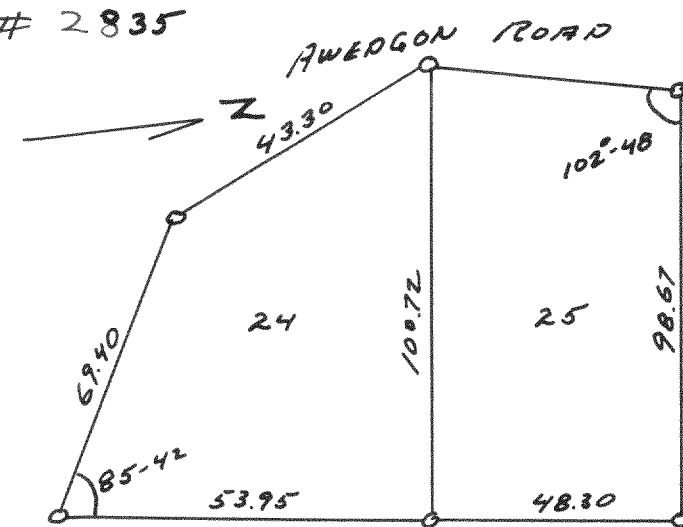

2831

PLAT OF SURVEY OF LOTS 10 & 11
BOENA VISTA VILLAGE OF FONTANA ON
GENEVA LAKE LLJ
CS
JUNE 1953

2834

2832

PLAT OF SURVEY OF LOT 3 BLOCK H
UNIT 3 COUNTRY CLUB ESTATES VILLAGE OF
FONTANA ON GENEVA LAKE LLJ
CS
SEPT. 1953

2833

PLAT OF SURVEY OF BLOCK 3 & LOT 22
OF BLOCK 15 GLENWOOD SPRINGS SUBDIVISION
VILLAGE OF FONTANA - ON - GENEVA LAKE
JULY 1953 LLJ
CS

2835

PLAT OF SURVEY OF LOTS 24 & 25
BLOCK 6 INDIAN HILLS VILLAGE OF
FONTANA ON GENEVA LAKE LLJ
CS
1953

2836

PLAT OF SURVEY OF LOT 3 BLOCK 6
INDIAN HILLS SUB VILLAGE OF FONTANA ON
GENEVA LAKE LLJ
CS
1953