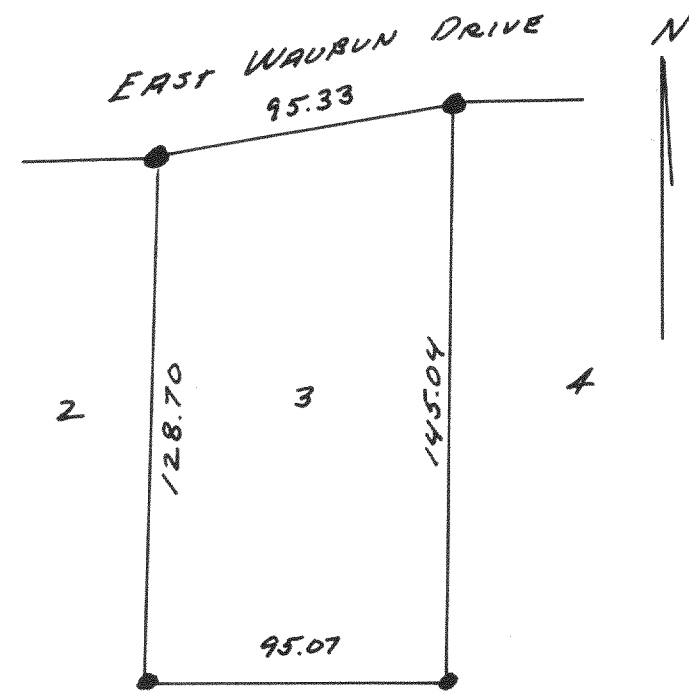

2831

PLAT OF SURVEY OF LOTS 10 & 11
BOENA VISTA VILLAGE OF FONTANA ON
GENEVA LAKE LLJ
CS
JUNE 1953

2834

2832

PLAT OF SURVEY OF LOT 3 BLOCK H
UNIT 3 COUNTRY CLUB ESTATES VILLAGE OF
FONTANA ON GENEVA LAKE LLJ
CS
SEPT. 1953

2833

PLAT OF SURVEY OF BLOCK 3 & LOT 22
OF BLOCK 15 GLENWOOD SPRINGS SUBDIVISION
VILLAGE OF FONTANA - ON - GENEVA LAKE
JULY 1953 LLJ
CS

2835

PLAT OF SURVEY OF LOTS 24 & 25
BLOCK 6 INDIAN HILLS VILLAGE OF
FONTANA ON GENEVA LAKE LLJ
CS
1953

2836

PLAT OF SURVEY OF LOT 3 BLOCK 6
INDIAN HILLS SUB VILLAGE OF FONTANA ON
GENEVA LAKE LLJ
CS
1953