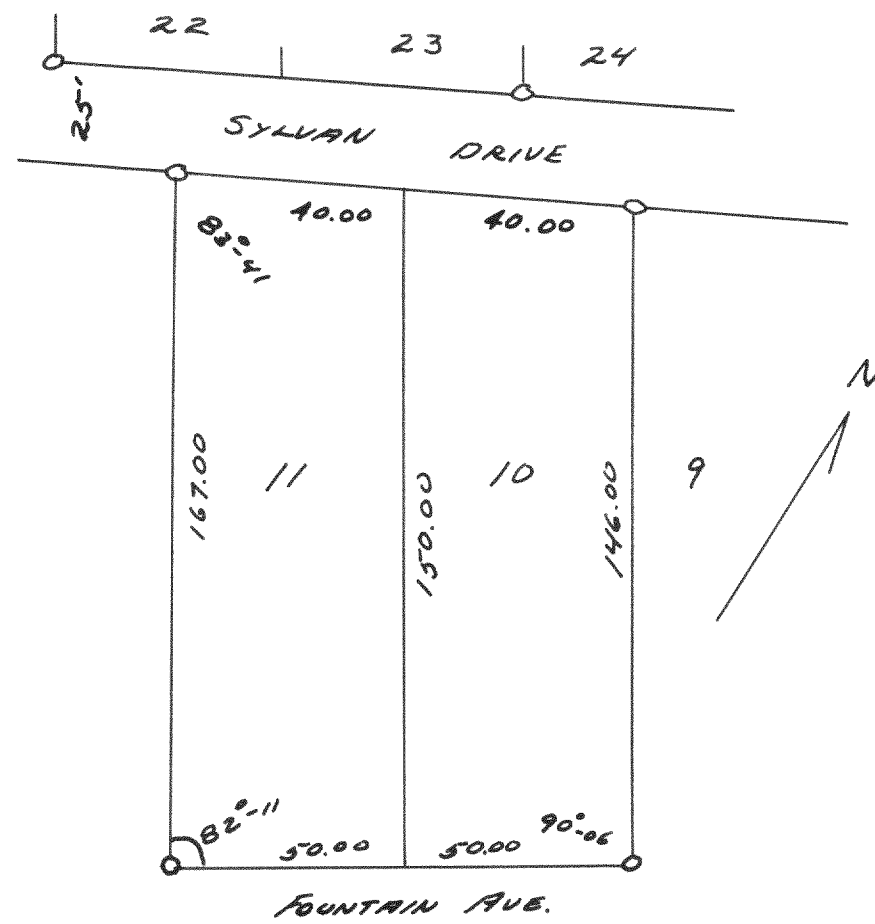

2831

PLAT OF SURVEY OF LOTS 10 & 11
BOENA VISTA VILLAGE OF FONTANA ON
GENEVA LAKE LLJ
CS
JUNE 1953

2834

2832

PLAT OF SURVEY OF LOT 3 BLOCK H
UNIT 3 COUNTRY CLUB ESTATES VILLAGE OF
FONTANA ON GENEVA LAKE LLJ
CS
SEPT. 1953

2833

PLAT OF SURVEY OF BLOCK 3 & LOT 22
OF BLOCK 15 GLENWOOD SPRINGS SUBDIVISION
VILLAGE OF FONTANA - ON - GENEVA LAKE
JULY 1953 LLJ
CS

2835

PLAT OF SURVEY OF LOTS 24 & 25
BLOCK 6 INDIAN HILLS VILLAGE OF
FONTANA ON GENEVA LAKE LLJ
CS
1953

2836

PLAT OF SURVEY OF LOT 3 BLOCK 6
INDIAN HILLS SUB VILLAGE OF FONTANA ON
GENEVA LAKE LLJ
CS
1953