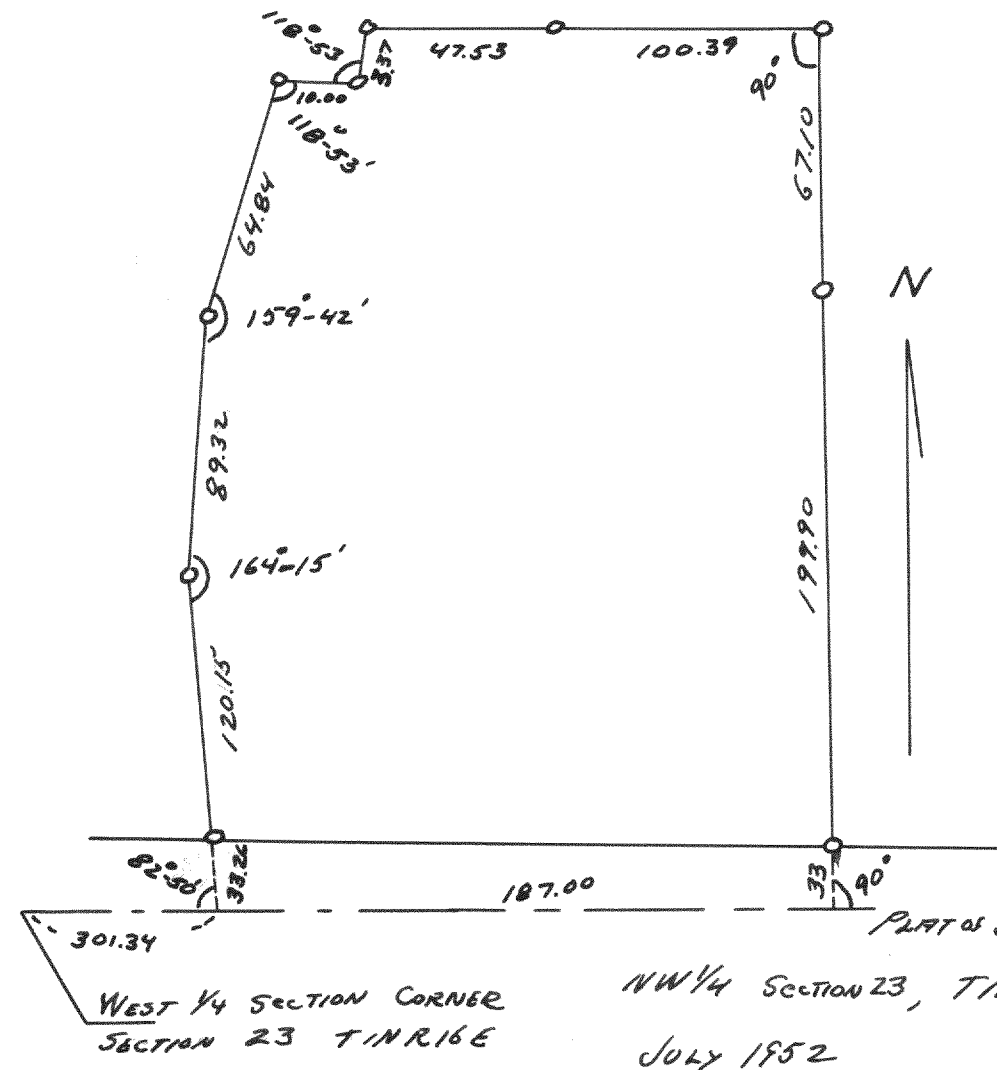

2831

PLAT OF SURVEY OF LOTS 10 & 11
BOENA VISTA VILLAGE OF FONTANA ON
GENEVA LAKE LLJ
CS
JUNE 1953

2834

2832

PLAT OF SURVEY OF LOT 3 BLOCK H
UNIT 3 COUNTRY CLUB ESTATES VILLAGE OF
FONTANA ON GENEVA LAKE LLJ
CS
SEPT. 1953

2833

PLAT OF SURVEY OF BLOCK 3 & LOT 22
OF BLOCK 15 GLENWOOD SPRINGS SUBDIVISION
VILLAGE OF FONTANA - ON - GENEVA LAKE
JULY 1953 LLJ
CS

2835

PLAT OF SURVEY OF LOTS 24 & 25
BLOCK 6 INDIAN HILLS VILLAGE OF
FONTANA ON GENEVA LAKE LLJ
CS
1953

2836

PLAT OF SURVEY OF LOT 3 BLOCK 6
INDIAN HILLS SUB VILLAGE OF FONTANA ON
GENEVA LAKE LLJ
CS
1953