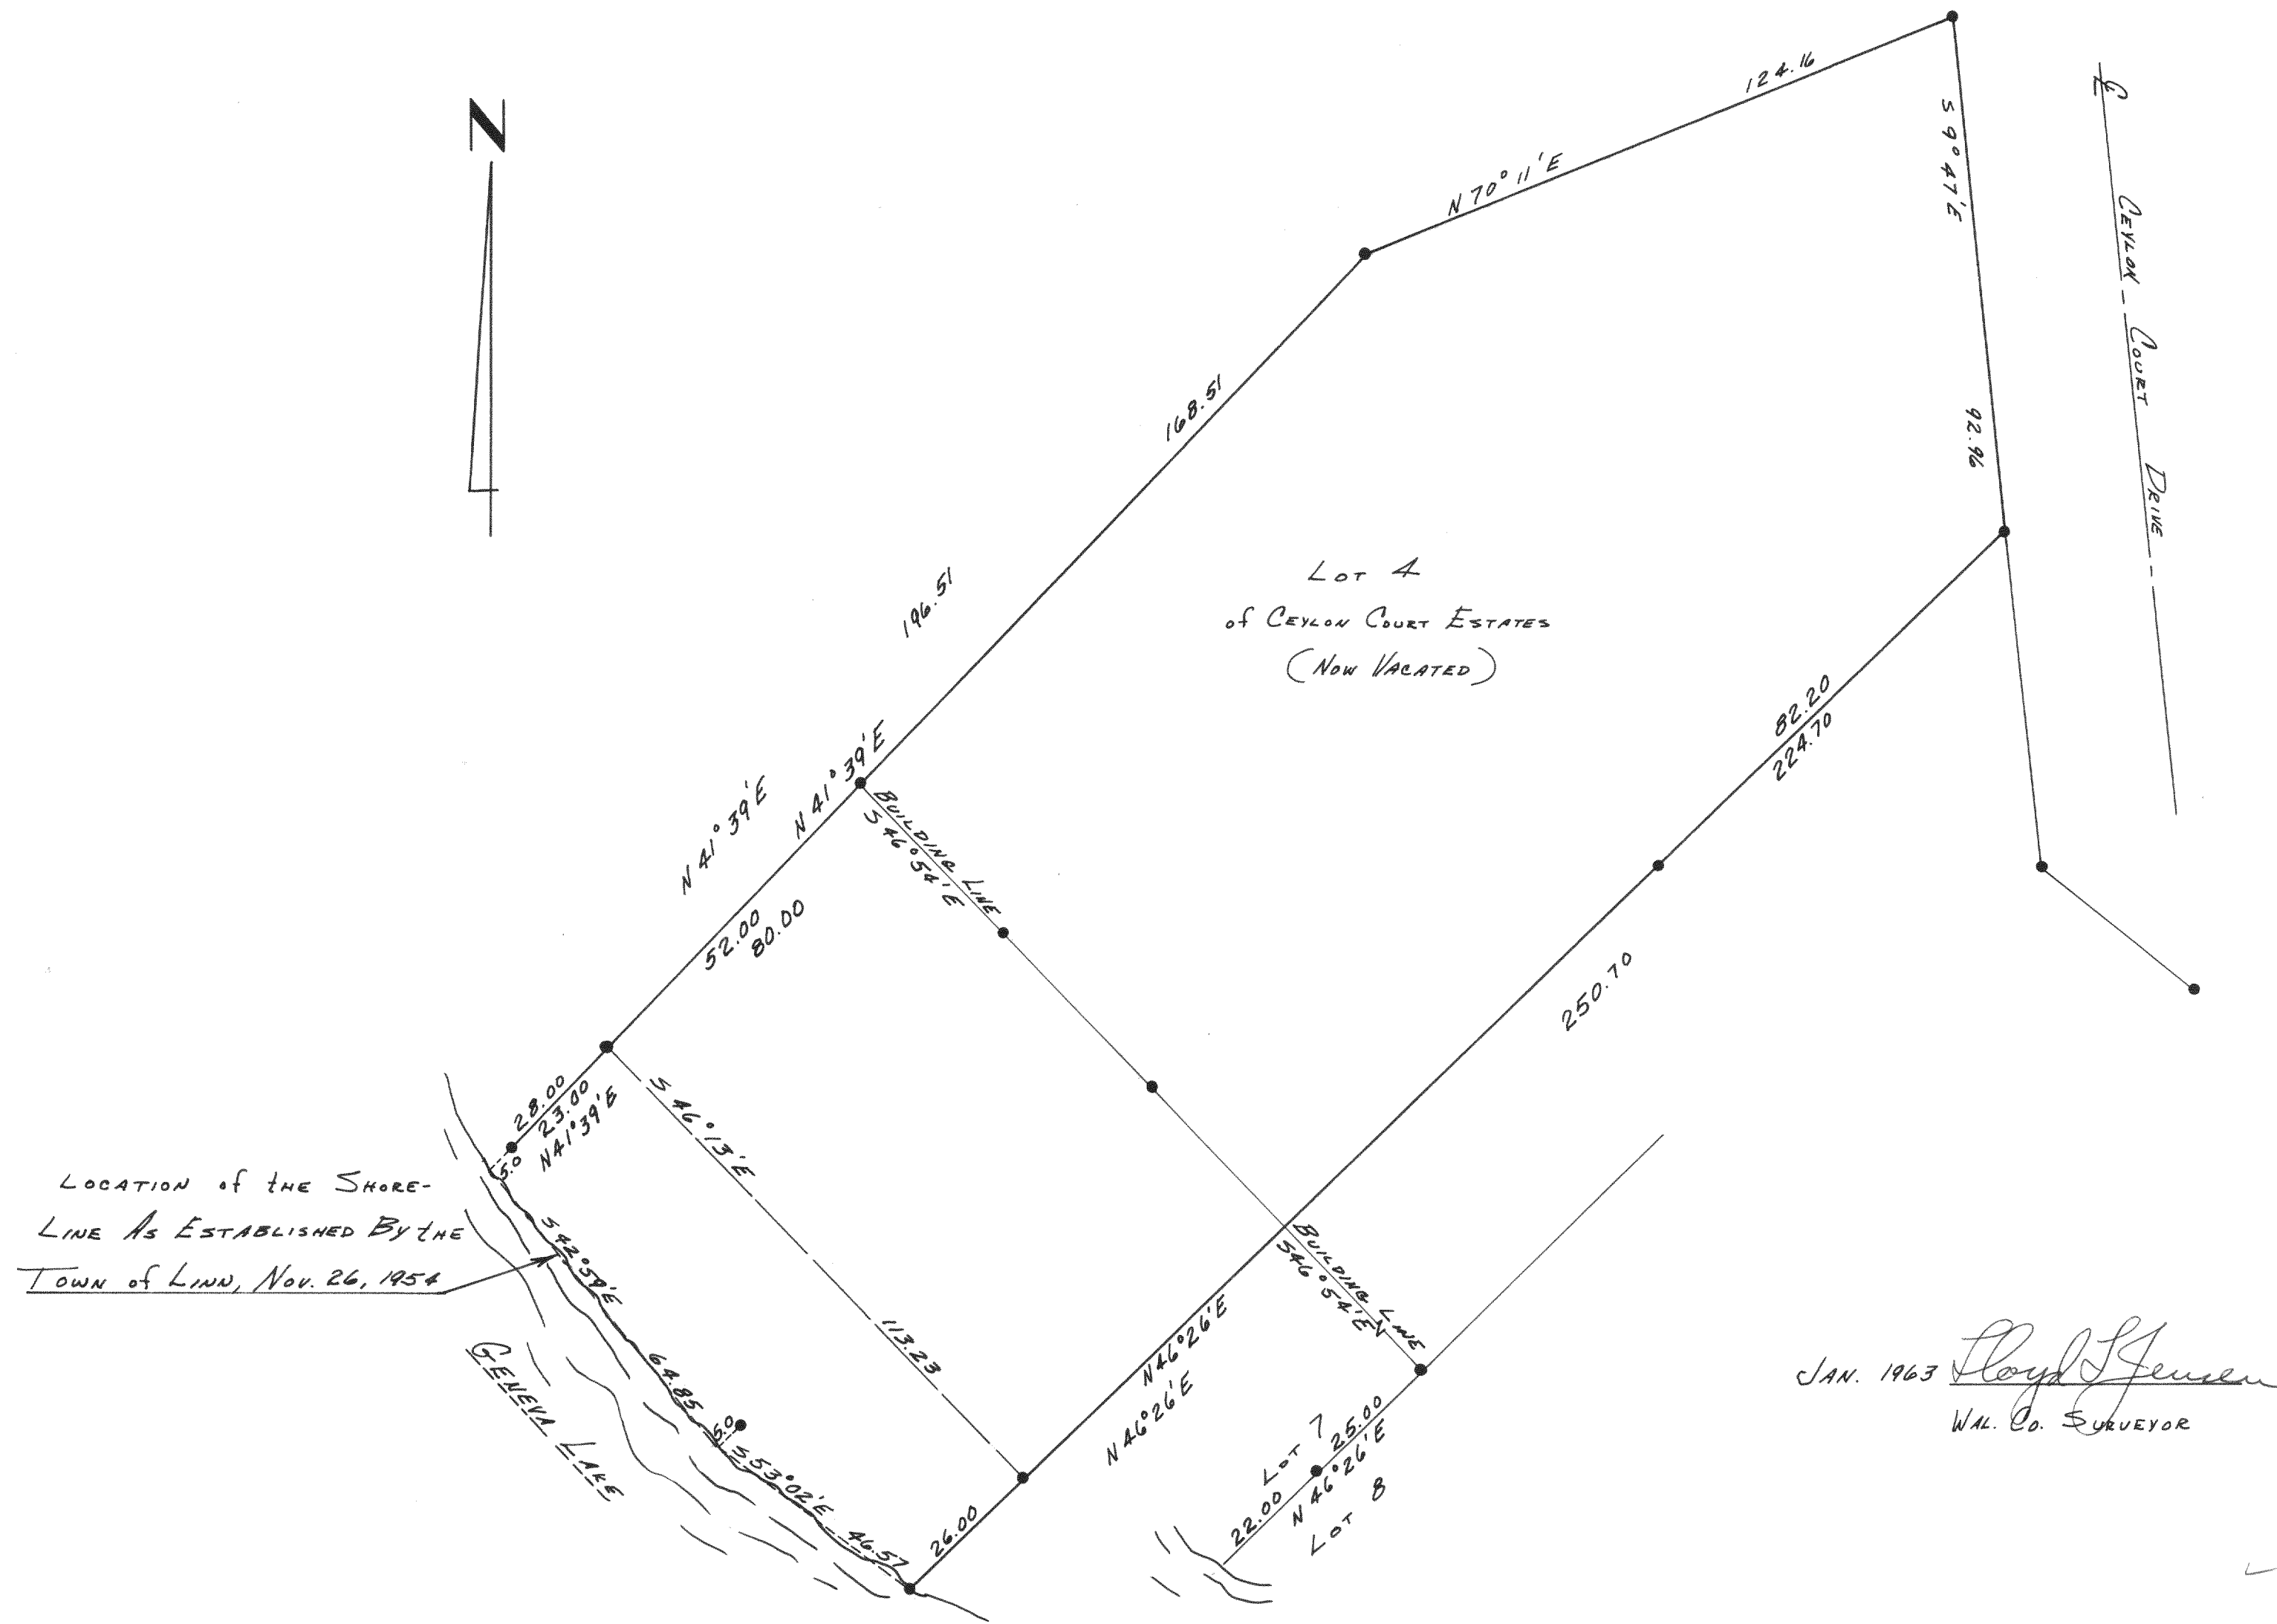

# 4299

PLAT of SURVEY of  
A PARCEL of LAND LOCATED IN SW 1/4 SEC. 1-1-17,  
CITY of LAKE GENEVA, WALWORTH COUNTY, WISCONSIN

JAN. 1963 *Lloyd Jensen*  
WAL. CO. SURVEYOR