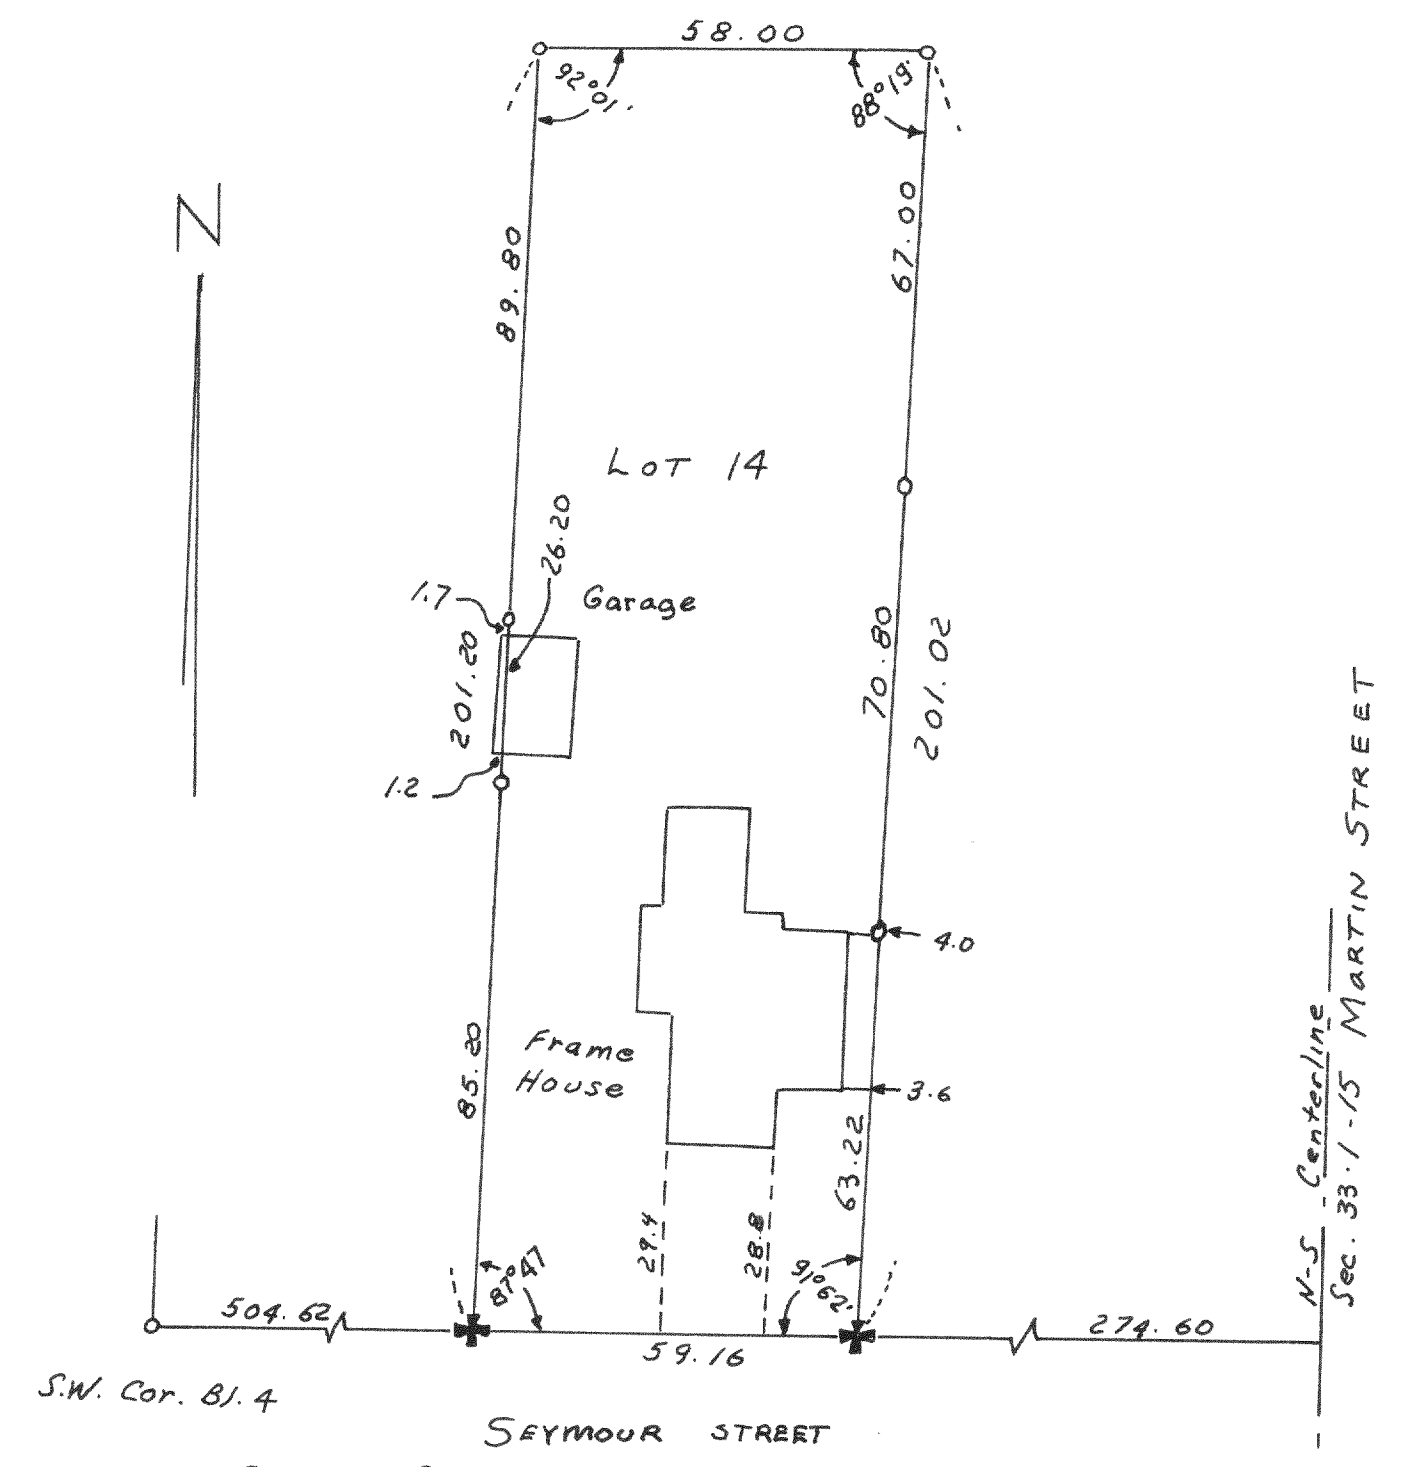

May 1959

Lloyd L. Jensen
Wal. Co. Surveyor

4087

Plat of Survey of
Lot 14 in Block 4 of Citizens addition
To The Village of Sharon Walworth
County, Wisconsin

SEPT. 1962

Lloyd L. Jensen
Wal. Co. Surveyor