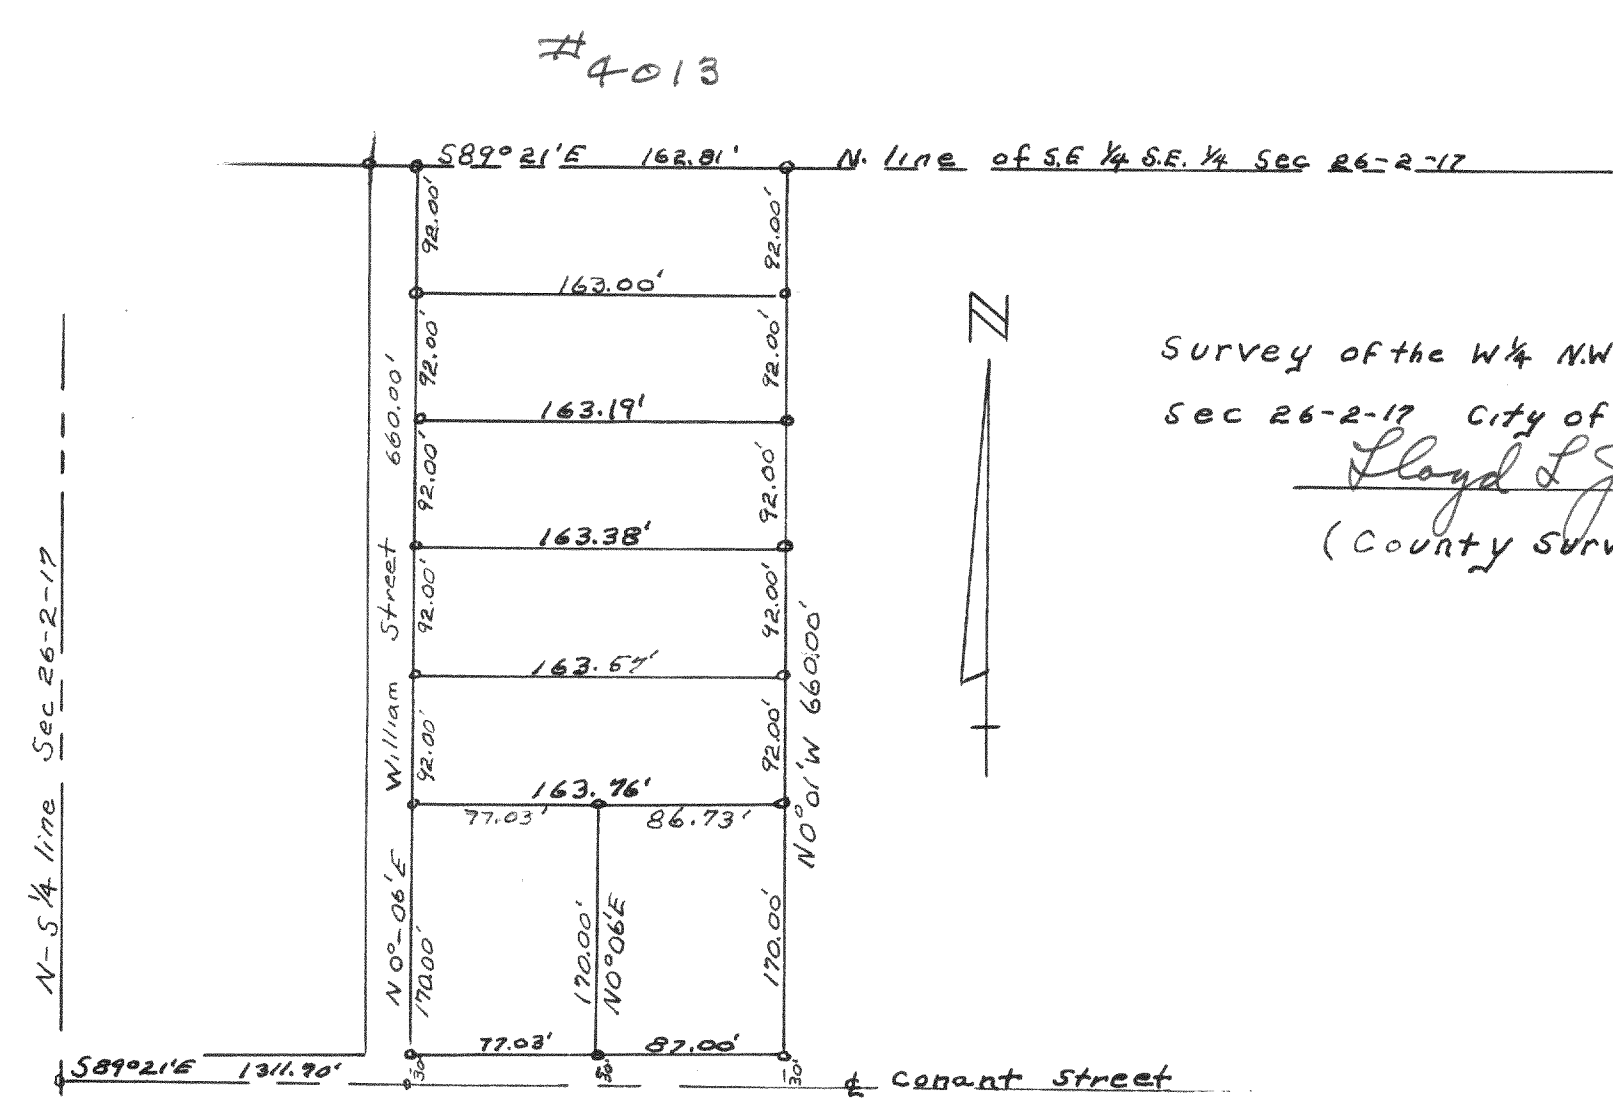

Survey of Lot 2 Block F, Unit 3, Country Club Estates  
Village of Fontana  
Date Jan, 1962  
Lloyd S. Jensen  
(County Surveyor)

Survey of the W 1/4 NW 1/4 S.E. 1/4 S.E. 1/4  
Sec 26-2-17 City of Lake Geneva  
Lloyd S. Jensen  
(County Surveyor)  
Date Oct. 1961

Survey of Lots 19+22 of  
Lake Geneva Beach Subd.  
Sec. 11-1-17  
Date Sept. 1961  
Lloyd S. Jensen  
(County Surveyor)

Survey in the NW 1/4 of  
Sec 10-1-17  
Date Jan 1962  
Lloyd S. Jensen  
(County Surveyor)