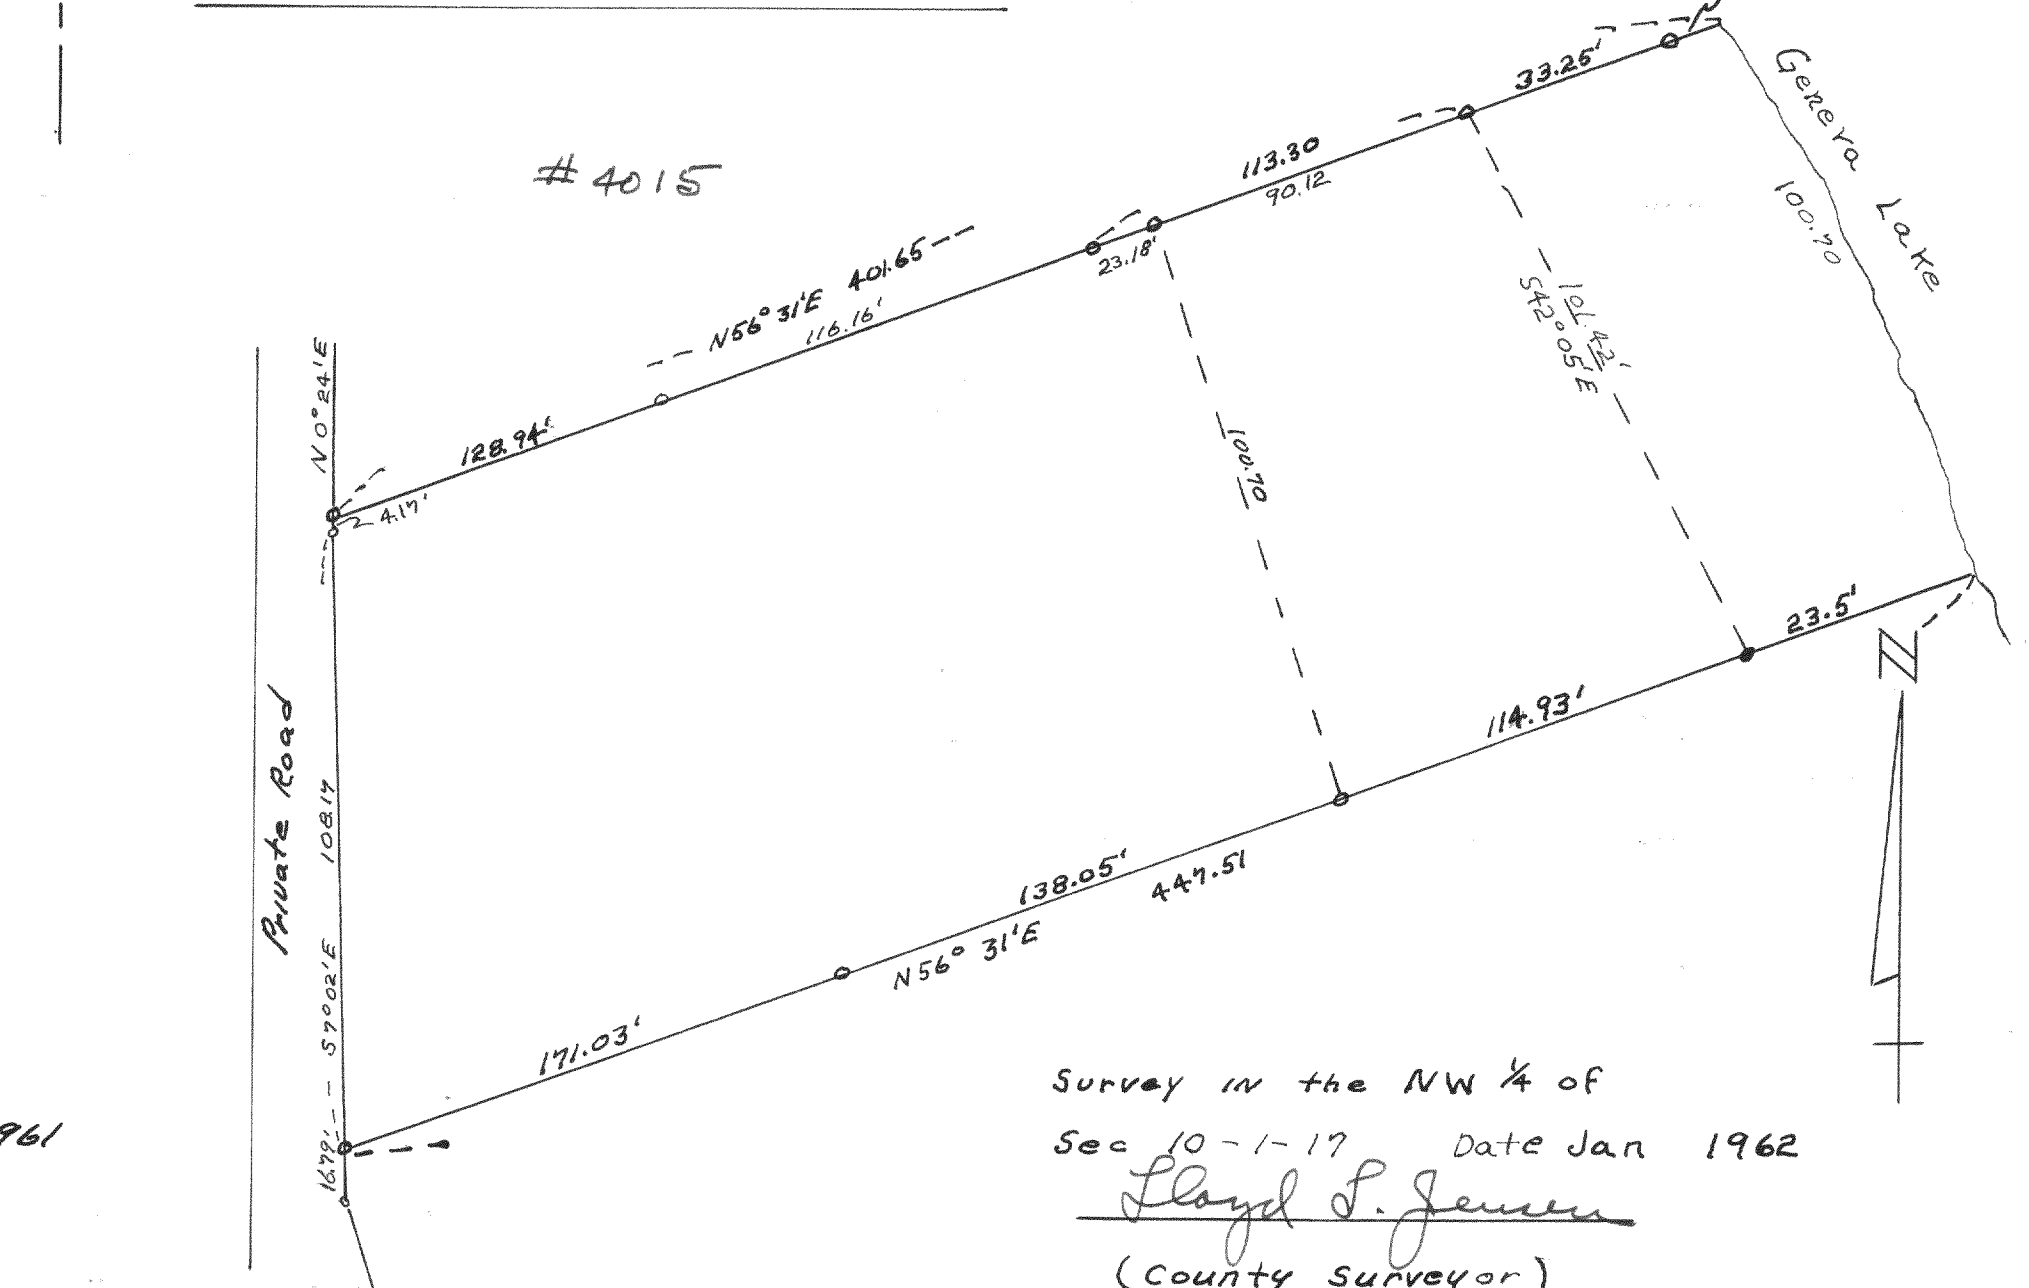

Survey of Lot 2 Block F, Unit 3, Country Club Estates  
Village of Fontana  
Date Jan, 1962  
Lloyd S. Jensen  
(County Surveyor)

Survey of the W 1/4 NW 1/4 S.E. 1/4 S.E. 1/4  
Sec 26-2-17 City of Lake Geneva  
Lloyd S. Jensen  
(County Surveyor)  
Date Oct. 1961

Survey of Lots 19+22 of  
Lake Geneva Beach Subd.  
Sec. 11-1-17  
Date Sept. 1961  
Lloyd S. Jensen  
(County Surveyor)

Survey in the NW 1/4 of  
Sec 10-1-17  
Date Jan 1962  
Lloyd S. Jensen  
(County Surveyor)