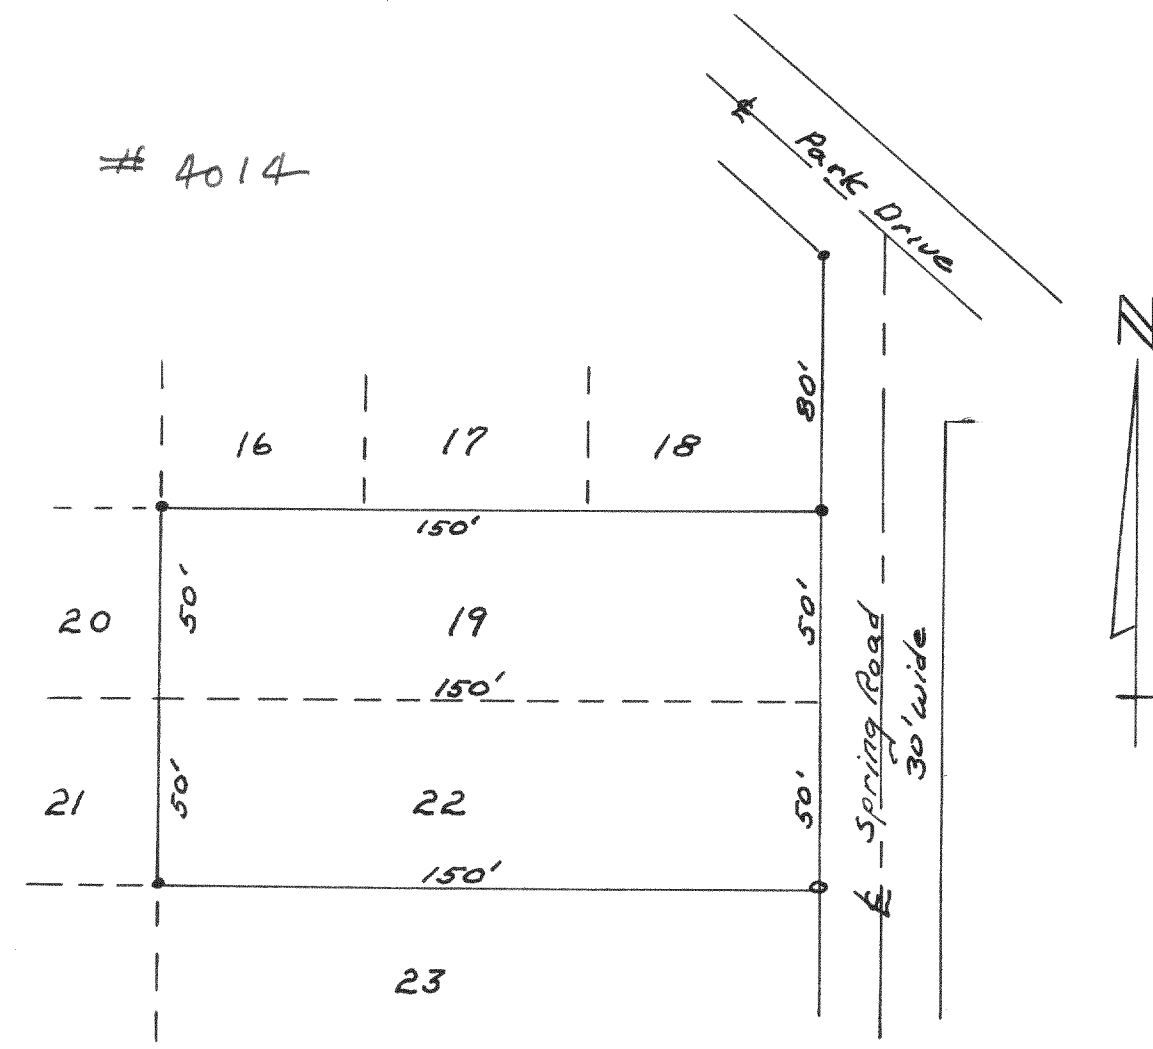

Survey of Lot 2 Block F, Unit 3, Country Club Estates  
Village of Fontana  
Date Jan, 1962  
Lloyd S. Jensen  
(County Surveyor)

Survey of the W 1/4 NW 1/4 S.E. 1/4 S.E. 1/4  
Sec 26-2-17 City of Lake Geneva  
Lloyd S. Jensen  
(County Surveyor)  
Date Oct. 1961

Survey of Lots 19+22 of  
Lake Geneva Beach Subd.  
Sec. 11-1-17  
Date Sept. 1961  
Lloyd S. Jensen  
(County Surveyor)

Survey in the NW 1/4 of  
Sec 10-1-17  
Date Jan 1962  
Lloyd S. Jensen  
(County Surveyor)