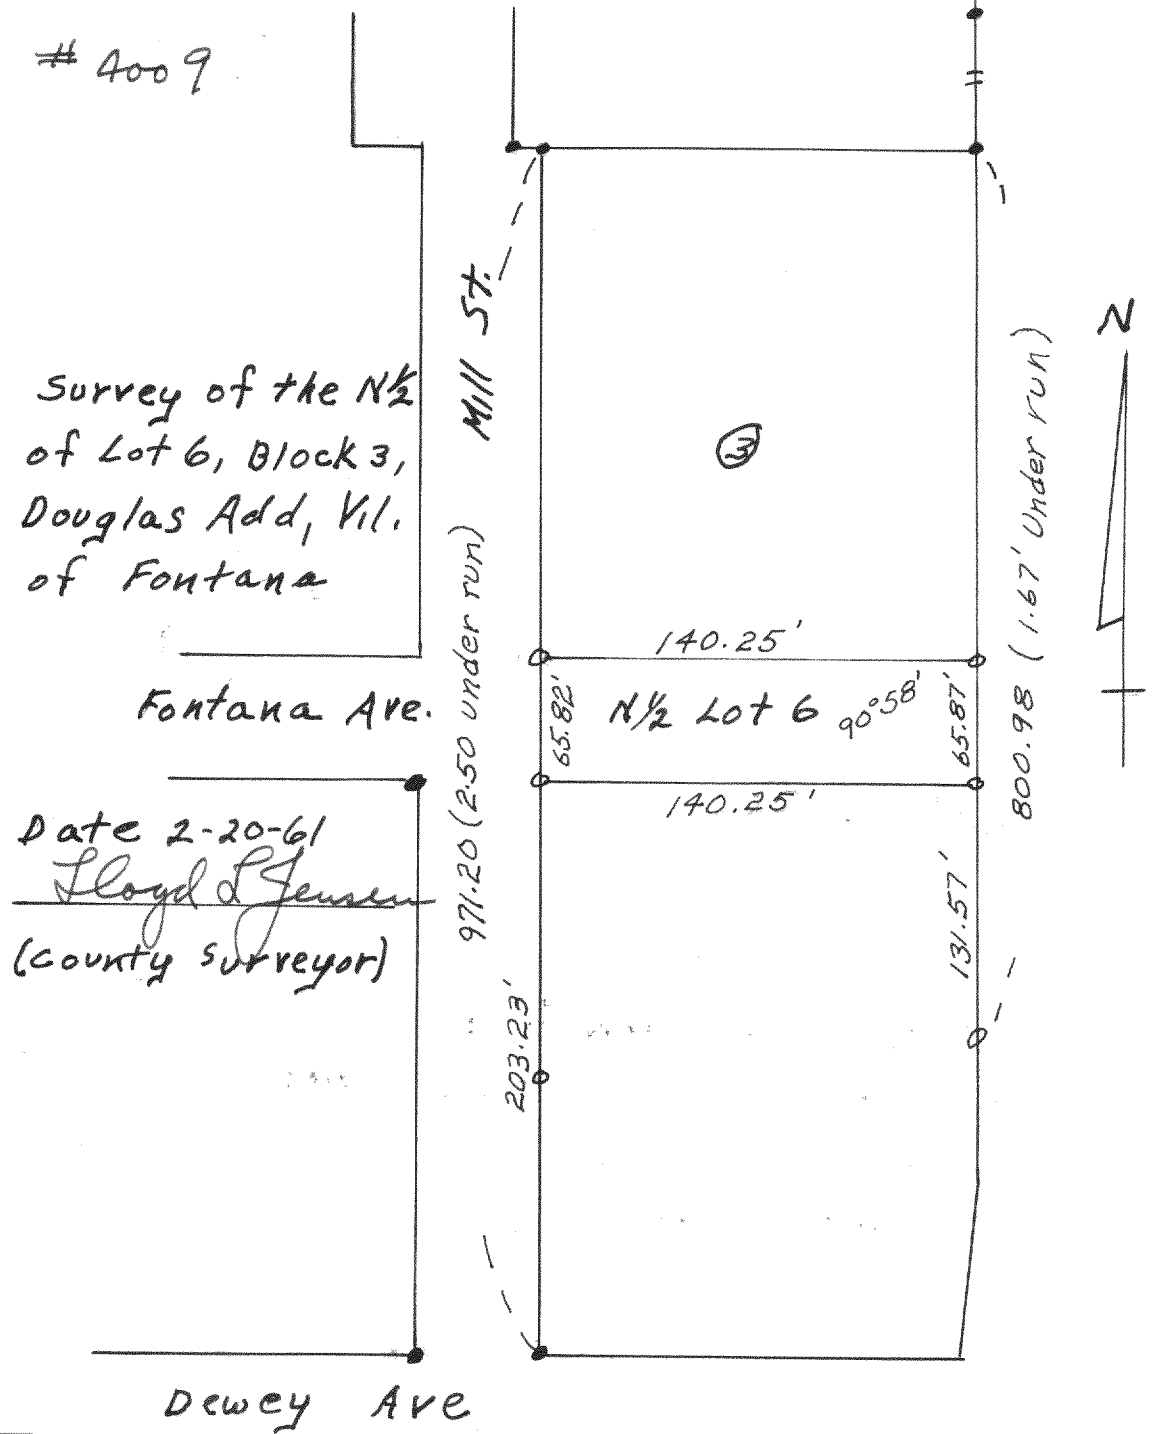

Survey of Lot 8, Block 1,
Brookwood Subd, Village
of Fontana-on-Geneva-Lake
Date 7-6-60 Floyd S Jensen
(County Surveyor)

Survey of Lot 9, Club Unique,
Village of Fontana-on-
Geneva Lake
Date 3-24-61
Floyd S Jensen
(County Surveyor)

Survey of the N 1/2
of Lot 6, Block 3,
Douglas Add, Vil.
of Fontana
Date 2-20-61
Floyd S Jensen
(County Surveyor)

Survey of Lots 6-9, Block 15,
Glenwood Springs, Fontana
Date 6-21-61 Floyd S Jensen
(County Surveyor)

Survey of Lots 13+14,
Block 16, Glenwood Springs,
Fontana-on-Geneva Lake
Date 11-6-61
Floyd S Jensen
(County Surveyor)