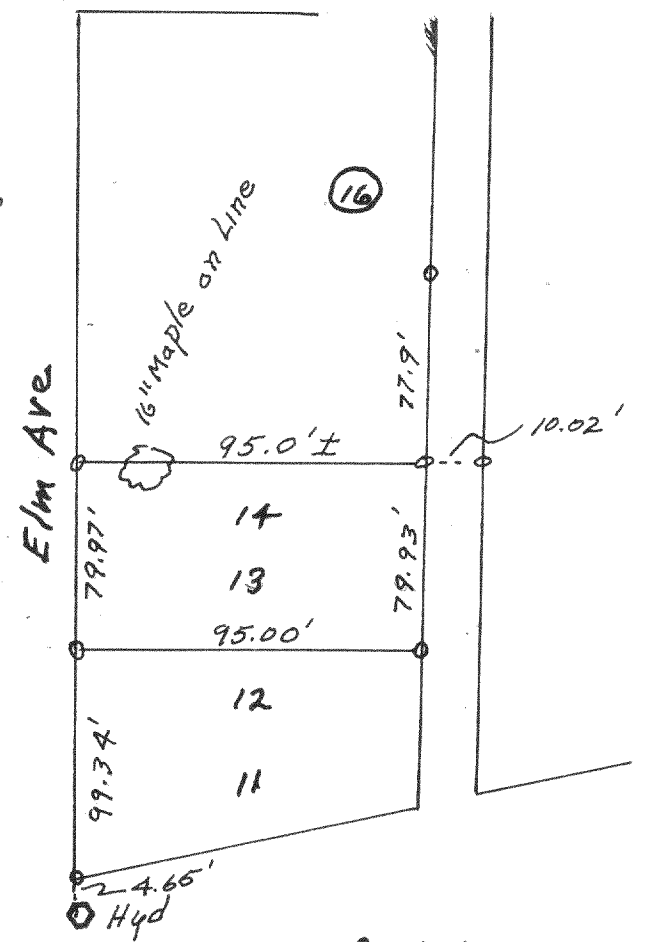

Survey of Lot 8, Block 1,
Brookwood Subd, Village
of Fontana-on-Geneva-Lake
Date 7-6-60 Floyd S Jensen
(County Surveyor)

Survey of Lot 9, Club Unique,
Village of Fontana-on-
Geneva Lake
Date 3-24-61
Floyd S Jensen
(County Surveyor)

Survey of the N 1/2
of Lot 6, Block 3,
Douglas Add, Vil.
of Fontana
Date 2-20-61
Floyd S Jensen
(County Surveyor)

Survey of Lots 6-9, Block 15,
Glenwood Springs, Fontana
Date 6-21-61 Floyd S Jensen
(County Surveyor)

Survey of Lots 13+14,
Block 16, Glenwood Springs,
Fontana-on-Geneva Lake
Date 11-6-61
Floyd S Jensen
(County Surveyor)