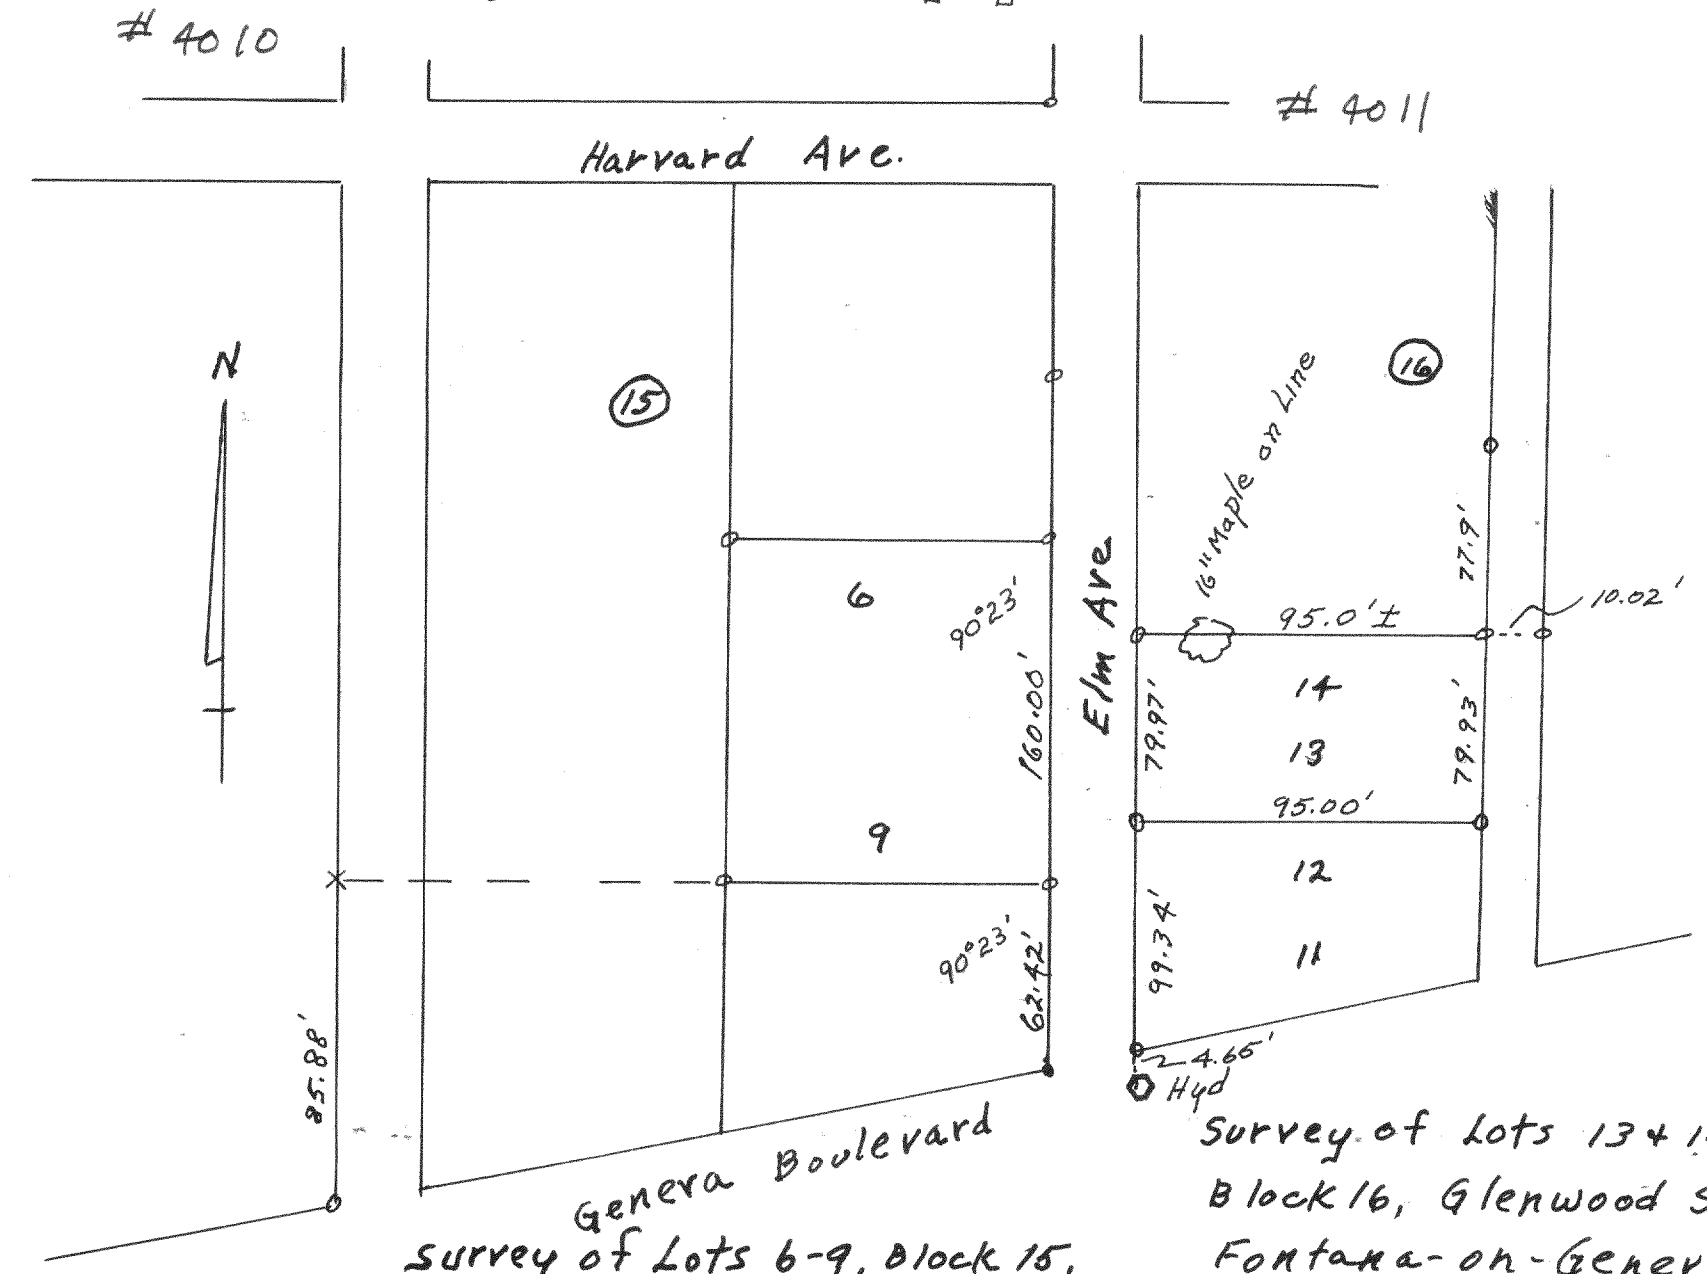

Survey of Lot 8, Block 1,
Brookwood Subd, Village
of Fontana-on-Geneva-Lake
Date 7-6-60 Floyd S Jensen
(County Surveyor)

Survey of Lot 9, Club Unique,
Village of Fontana-on-
Geneva Lake
Date 3-24-61
Floyd S Jensen
(County Surveyor)

Survey of the N 1/2
of Lot 6, Block 3,
Douglas Add, Vil.
of Fontana
Date 2-20-61
Floyd S Jensen
(County Surveyor)

Survey of Lots 6-9, Block 15,
Glenwood Springs, Fontana
Date 6-21-61 Floyd S Jensen
(County Surveyor)

Survey of Lots 13+14,
Block 16, Glenwood Springs,
Fontana-on-Geneva Lake
Date 11-6-61
Floyd S Jensen
(County Surveyor)