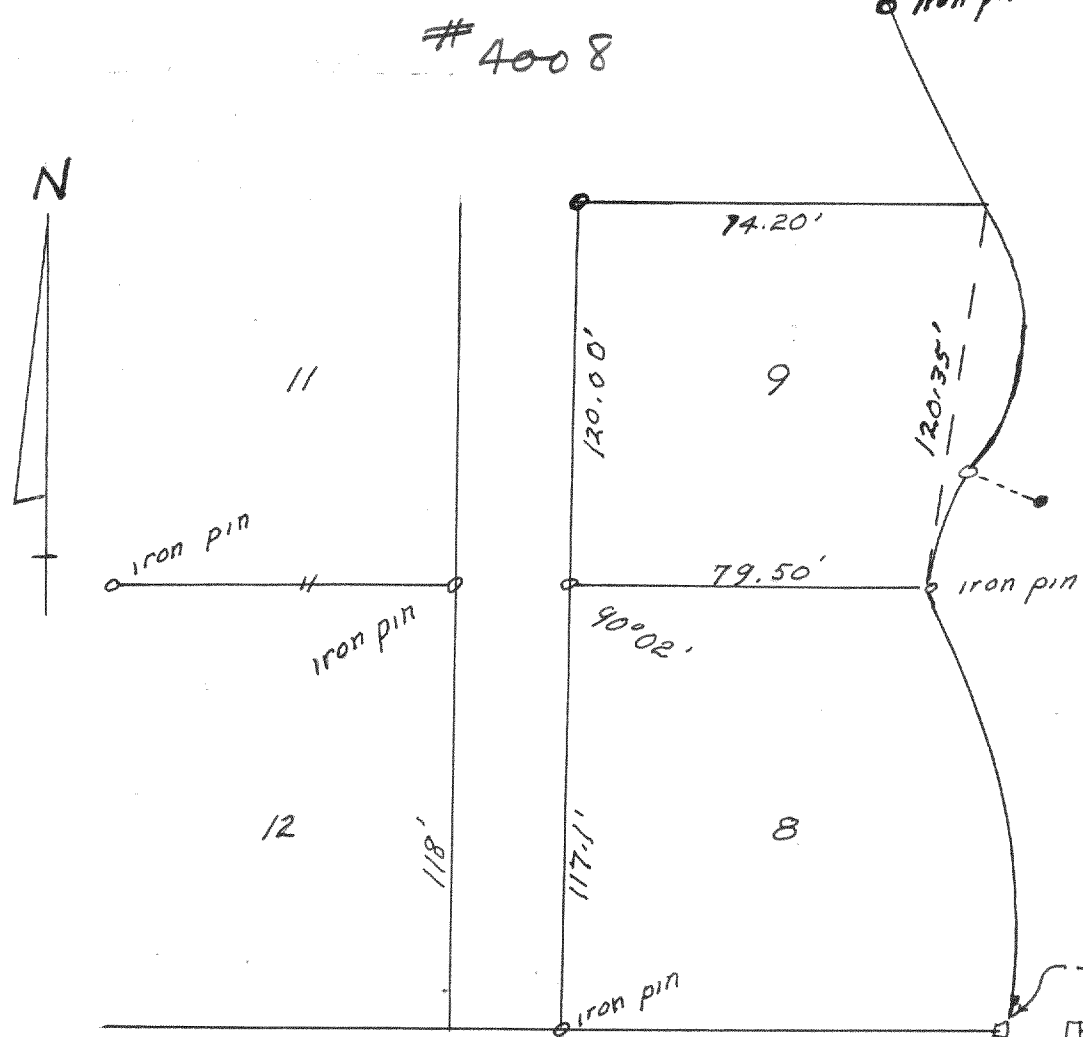

Survey of Lot 8, Block 1,
Brookwood Subd, Village
of Fontana-on-Geneva-Lake
Date 7-6-60 Floyd S Jensen
(County Surveyor)

Survey of Lot 9, Club Unique,
Village of Fontana-on-
Geneva Lake
Date 3-24-61
Floyd S Jensen
(County Surveyor)

Survey of the N 1/2
of Lot 6, Block 3,
Douglas Add, Vil.
of Fontana
Date 2-20-61
Floyd S Jensen
(County Surveyor)

Survey of Lots 6-9, Block 15,
Glenwood Springs, Fontana
Date 6-21-61 Floyd S Jensen
(County Surveyor)

Survey of Lots 13+14,
Block 16, Glenwood Springs,
Fontana-on-Geneva Lake
Date 11-6-61
Floyd S Jensen
(County Surveyor)