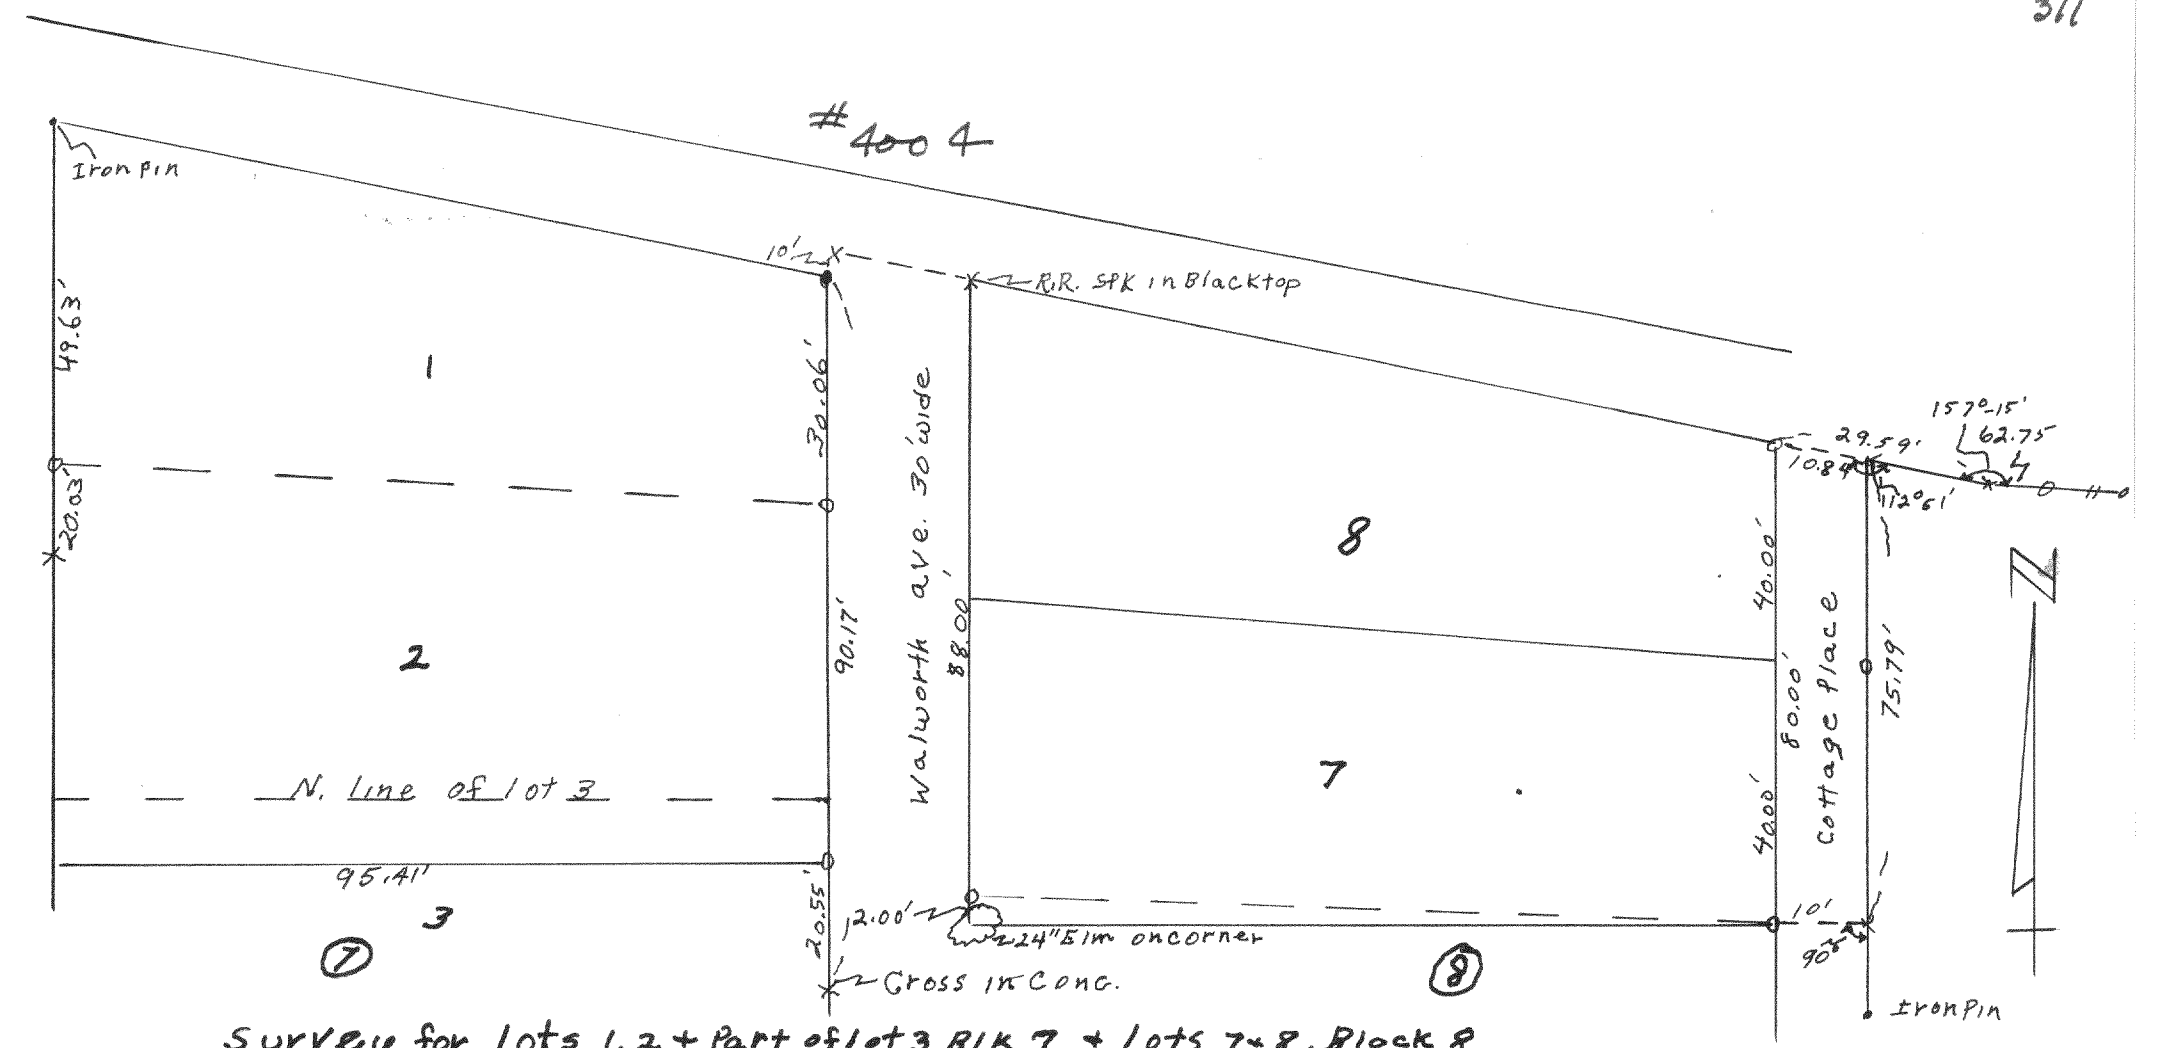

#4003  
 10  
 11  
 Survey of Alley between blocks 10+11, original Plat at the Village of Fontana on Geneva Lake Date Aug. 1960  
 Lloyd L Jensen  
 (County Surveyor)

#4004  
 1  
 2  
 3  
 7  
 8  
 Survey for lots 1, 2 + part of lot 3 BIK 7 + lots 7+8, Block 8  
 Glenwood Springs, Village of Fontana Date 8-13-60  
 Lloyd L Jensen  
 (County Surveyor)

#4005  
 3  
 2  
 1  
 10  
 11  
 12  
 Survey of Lots 11+12, Block 3, D. A. Reid's Add, Village of Fontana Date 7-7-61  
 Lloyd L Jensen  
 (County Surveyor)

#4006  
 26  
 Lot 25  
 24  
 Survey of Lot 25, Unit 1, Country Club Estates, Village of Fontana - on Geneva Lake Date 4-19-60  
 Lloyd L Jensen  
 (County Surveyor)