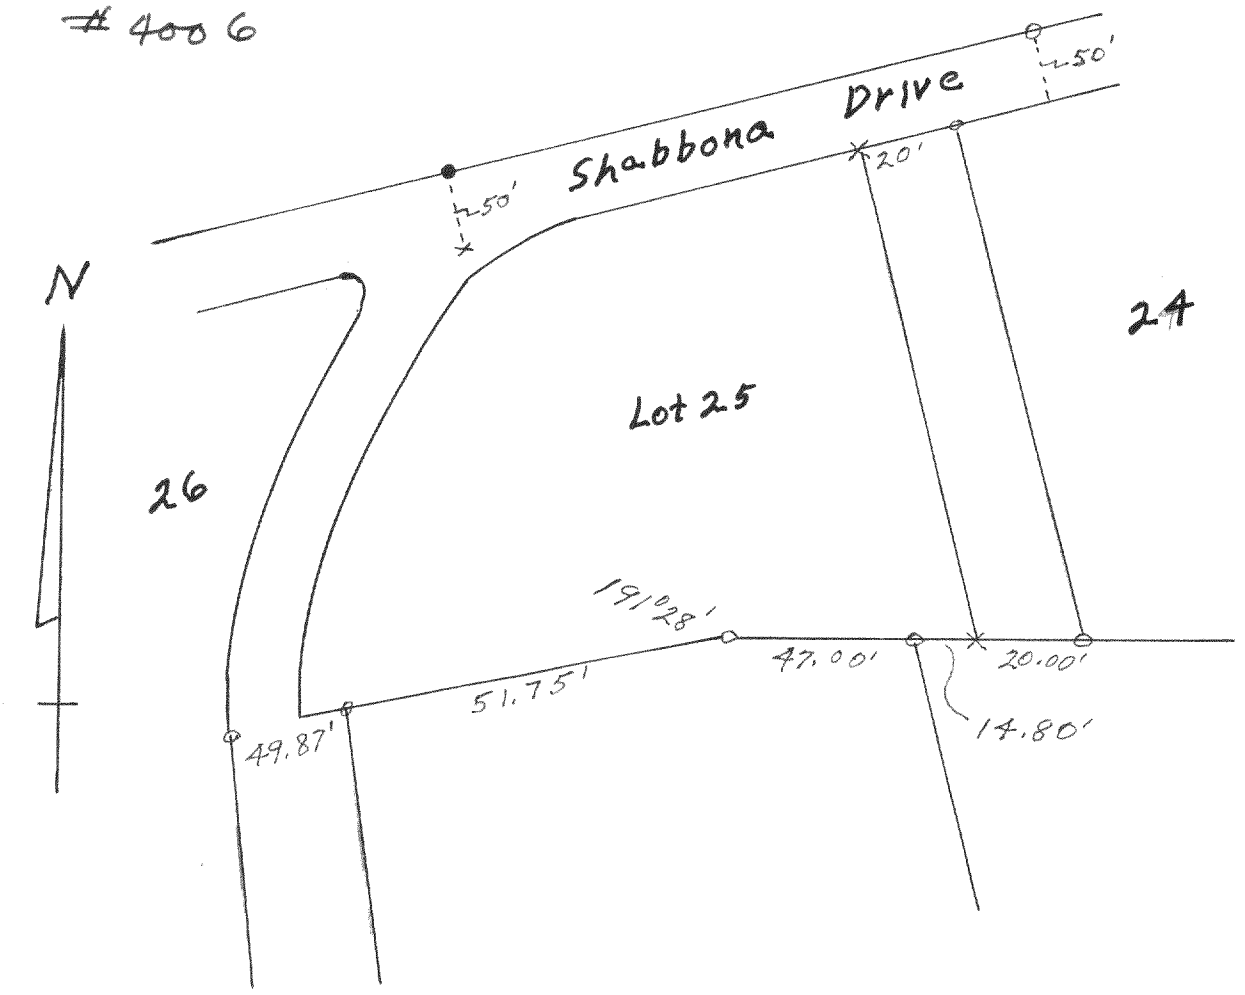

#4003  
 10  
 11  
 Survey of Alley between blocks 10+11, original Plat at the Village of Fontana on Geneva Lake Date Aug. 1960  
 Lloyd L Jensen  
 (County Surveyor)

#4004  
 1  
 2  
 3  
 7  
 8  
 Survey for lots 1, 2 + part of lot 3 BIK 7 + lots 7+8, Block 8  
 Glenwood Springs, Village of Fontana Date 8-13-60  
 Lloyd L Jensen  
 (County Surveyor)

#4005  
 3  
 2  
 1  
 10  
 11  
 12  
 Survey of Lots 11+12, Block 3, D. A. Reid's Add, Village of Fontana Date 7-7-61  
 Lloyd L Jensen  
 (County Surveyor)

#4006  
 26  
 Lot 25  
 24  
 Survey of Lot 25, Unit 1, Country Club Estates, Village of Fontana - on Geneva Lake Date 4-19-60  
 Lloyd L Jensen  
 (County Surveyor)