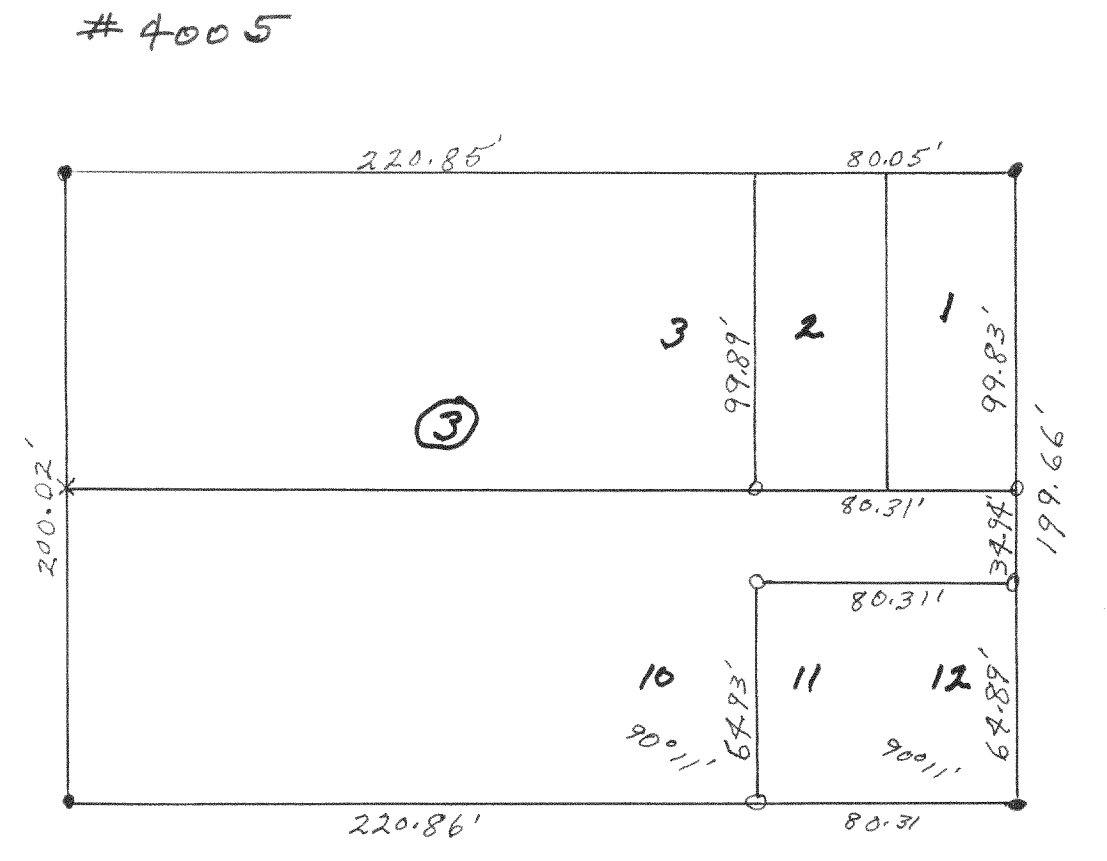

#4003  
 10  
 11  
 Survey of Alley between blocks 10+11, original Plat at the Village of Fontana on Geneva Lake Date Aug. 1960  
 Lloyd L Jensen  
 (County Surveyor)

#4004  
 1  
 2  
 3  
 7  
 8  
 Survey for lots 1, 2 + part of lot 3 BIK 7 + lots 7+8, Block 8  
 Glenwood Springs, Village of Fontana Date 8-13-60  
 Lloyd L Jensen  
 (County Surveyor)

#4005  
 3  
 2  
 1  
 10  
 11  
 12  
 Survey of Lots 11+12, Block 3, D. A. Reid's Add, Village of Fontana Date 7-7-61  
 Lloyd L Jensen  
 (County Surveyor)

#4006  
 26  
 Lot 25  
 24  
 Survey of Lot 25, Unit 1, Country Club Estates, Village of Fontana - on Geneva Lake Date 4-19-60  
 Lloyd L Jensen  
 (County Surveyor)