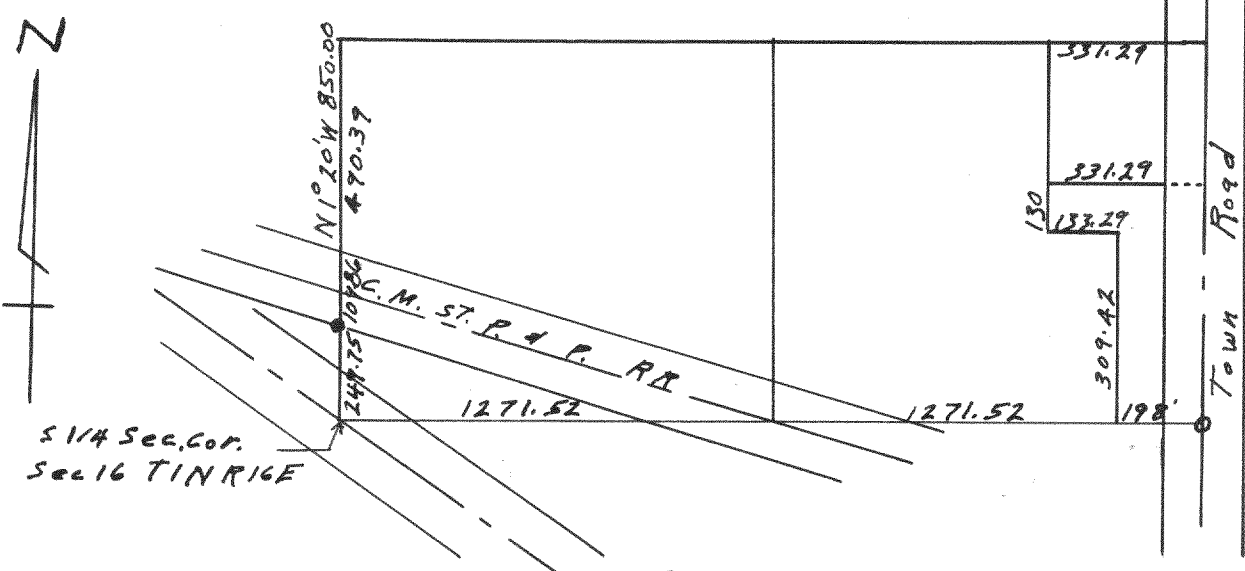

Plat of Survey of Land
in the SE 1/4 of Sec. 32
TIN RIGE Walworth
County Wisconsin
May 1959 Lloyd L. Jensen
County Surveyor

#3870

Plat of Survey of Land
Located in the SE 1/4 of
Sec. 16, TIN RIGE
Walworth County Wisconsin
Lloyd L. Jensen
County Surveyor

#3871

Plat of survey of Lot 15
Located in the SE 1/4 of Sec
35, TAN RIGE
Walworth County Wisconsin
Mar 1959 Lloyd L. Jensen
County Surveyor

#3872

Plat of survey of land located
in the NE 1/4 of Sec. 25 TAN RIGE
Walworth County Wisconsin
June 1959 Lloyd L. Jensen
County Surveyor

#3873

Plat of survey of land
in the NW 1/4 Sec. 25, TAN RIGE
Walworth County Wisconsin
June 1959 Lloyd L. Jensen
County Surveyor