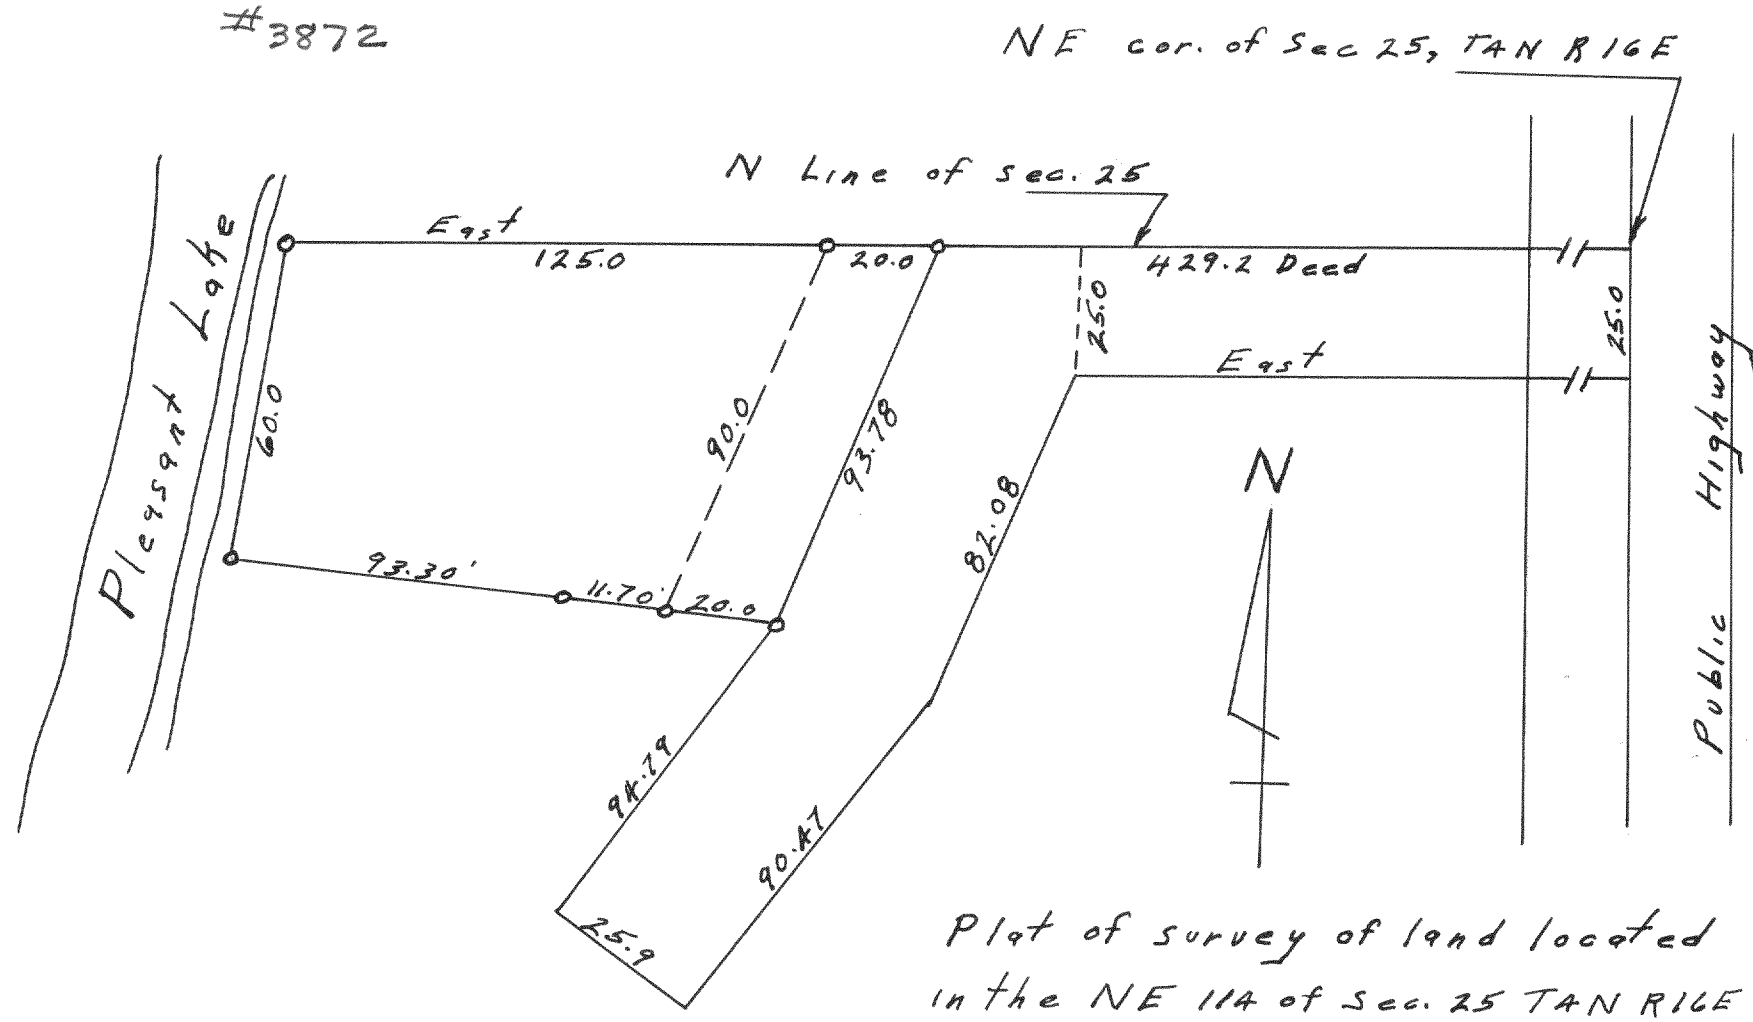

Plat of Survey of Land
in the SE 1/4 of Sec. 32
TIN RIGE Walworth
County Wisconsin
May 1959 Lloyd L. Jensen
County Surveyor

#3870

Plat of Survey of Land
Located in the SE 1/4 of
Sec. 16, TIN RIGE
Walworth County Wisconsin
Lloyd L. Jensen
County Surveyor

#3871

Plat of survey of Lot 15
Located in the SE 1/4 of Sec
35, TAN RIGE
Walworth County Wisconsin
Mar 1959 Lloyd L. Jensen
County Surveyor

#3872

Plat of survey of land located
in the NE 1/4 of Sec. 25 TAN RIGE
Walworth County Wisconsin
June 1959 Lloyd L. Jensen
County Surveyor

#3873

Plat of survey of land
in the NW 1/4 Sec. 25, TAN RIGE
Walworth County Wisconsin
June 1959 Lloyd L. Jensen
County Surveyor