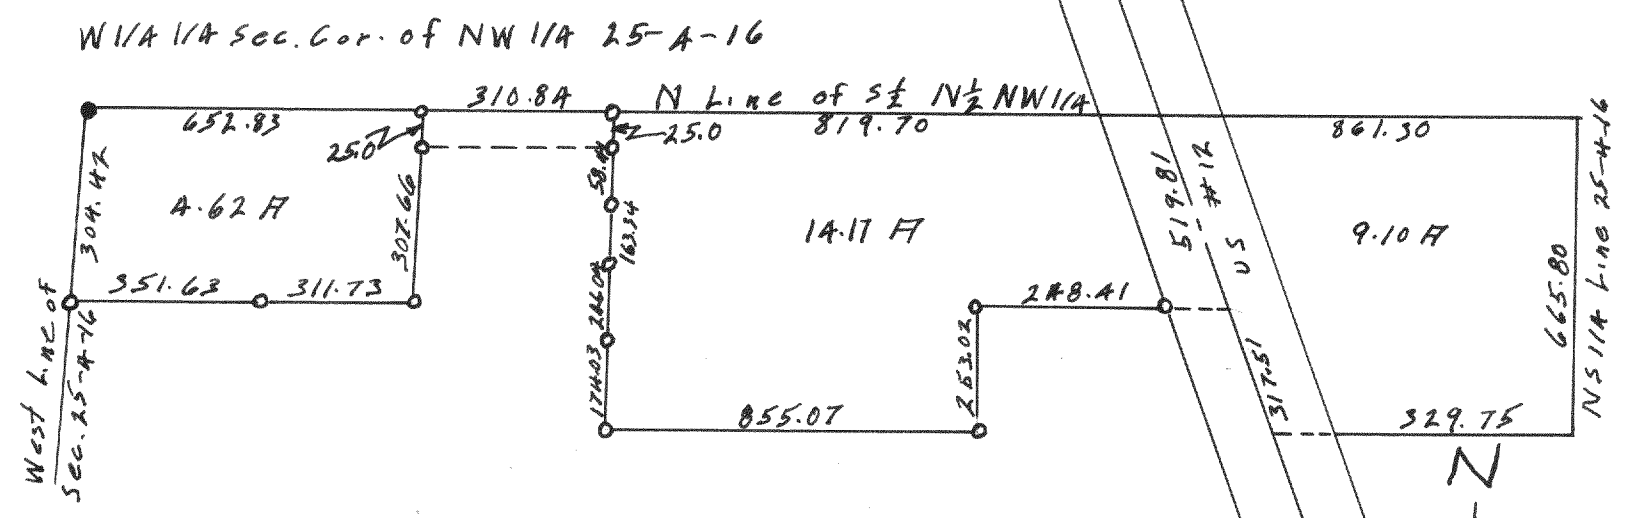

Plat of Survey of Land
in the SE 1/4 of Sec. 32
TIN RIGE Walworth
County Wisconsin
May 1959 Lloyd L. Jensen
County Surveyor

#3870

Plat of Survey of Land
Located in the SE 1/4 of
Sec. 16, TIN RIGE
Walworth County Wisconsin
Lloyd L. Jensen
County Surveyor

#3871

Plat of survey of Lot 15
Located in the SE 1/4 of Sec
35, TAN RIGE
Walworth County Wisconsin
Mar 1959 Lloyd L. Jensen
County Surveyor

#3872

Plat of survey of land located
in the NE 1/4 of Sec. 25 TAN RIGE
Walworth County Wisconsin
June 1959 Lloyd L. Jensen
County Surveyor

#3873

Plat of survey of land
in the NW 1/4 Sec. 25, TAN RIGE
Walworth County Wisconsin
June 1959 Lloyd L. Jensen
County Surveyor