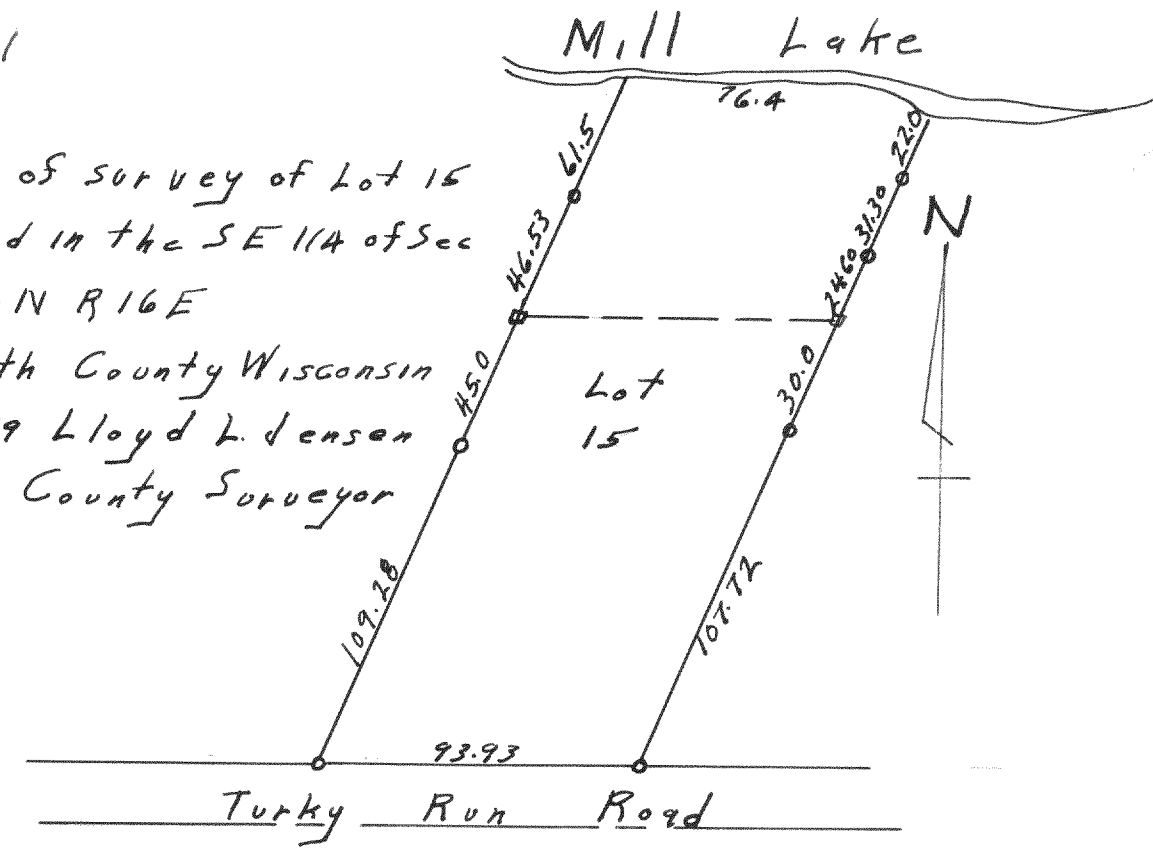

Plat of Survey of Land
in the SE 1/4 of Sec. 32
TIN RIGE Walworth
County Wisconsin
May 1959 Lloyd L. Jensen
County Surveyor

#3870

Plat of Survey of Land
Located in the SE 1/4 of
Sec. 16, TIN RIGE
Walworth County Wisconsin
Lloyd L. Jensen
County Surveyor

#3871

Plat of survey of Lot 15
Located in the SE 1/4 of Sec
35, TAN RIGE
Walworth County Wisconsin
Mar 1959 Lloyd L. Jensen
County Surveyor

#3872

Plat of survey of land located
in the NE 1/4 of Sec. 25 TAN RIGE
Walworth County Wisconsin
June 1959 Lloyd L. Jensen
County Surveyor

#3873

Plat of survey of land
in the NW 1/4 Sec. 25, TAN RIGE
Walworth County Wisconsin
June 1959 Lloyd L. Jensen
County Surveyor