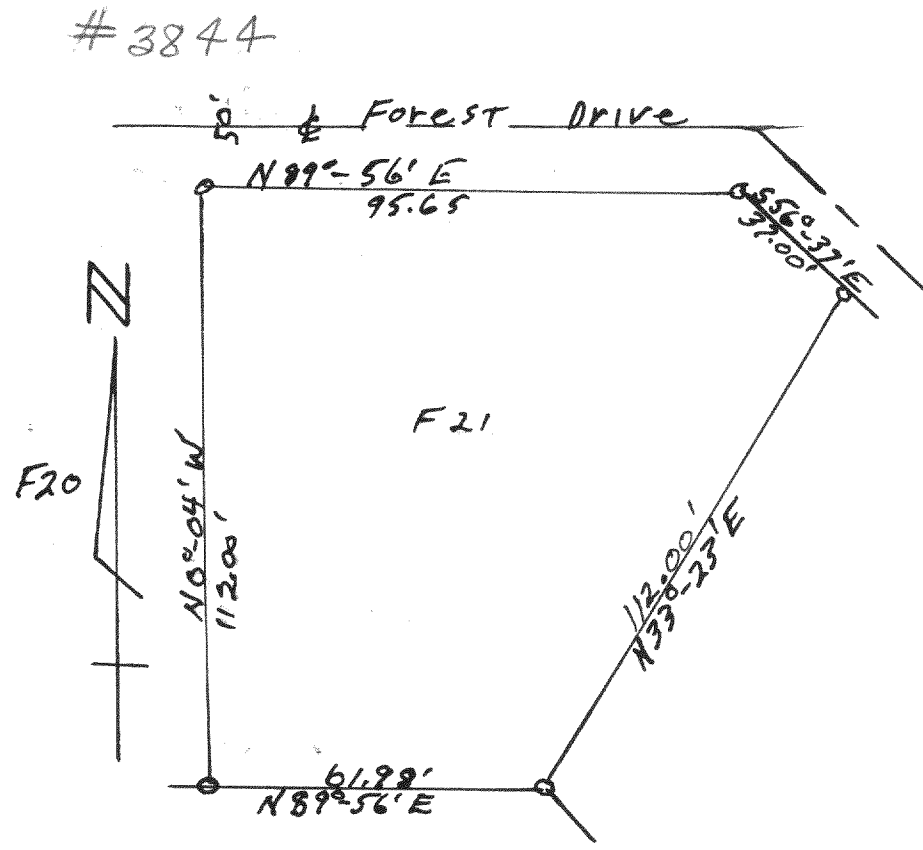

Plat of survey of Lot 16 add. E To Country Club Estates, Village of Fontana, Walworth County Wisconsin June Lloyd L. Jensen 1959 County Surveyor

Plat of Survey of Lot 118, Unit 2 Country Club Estates Village of Fontana, Walworth County Wisconsin June 1959 Lloyd L. Jensen County Surveyor

Plat of survey of Lot F10 Add F to Country Club Estates, Village of Fontana, Walworth County Wisconsin Lloyd L. Jensen Feb. 1959 County Surveyor

Plat of survey of Lot F16 Add F to Country Club Estates, Village of Fontana, Walworth County Wisconsin Lloyd L. Jensen Feb. 1959 County Surveyor

Plat of Survey of Lot 16 Blocks of Indian Hills Subd. Village of Fontana, Walworth County Wisconsin Lloyd L. Jensen June 1959 County Surveyor

Plat of Survey of Lot 20, add. E To Country Club Estates, Village of Fontana, Walworth County, Wisconsin May Lloyd L. Jensen 1959 County Surveyor

Plat of survey of Lot F21 Add F to Country Club Estates, Village of Fontana, Walworth County Wisconsin NOV. 1959 Lloyd L. Jensen County Surveyor

Plat of survey of Lot 22, add E to Country Club Estates, Village of Fontana, Walworth County Wisconsin April Lloyd L. Jensen 1959 County Surveyor