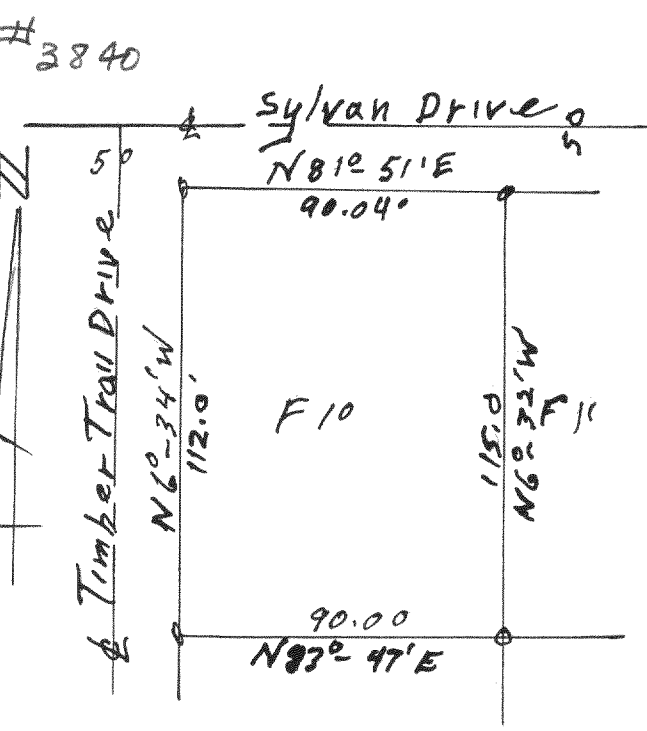

Plat of survey of Lot 16 add. E To Country Club Estates, Village of Fontana, Walworth County Wisconsin June Lloyd L. Jensen 1959 County Surveyor

Plat of Survey of Lot 118, Unit 2 Country Club Estates Village of Fontana, Walworth County Wisconsin June 1959 Lloyd L. Jensen County Surveyor

Plat of survey of Lot F10 Add F to Country Club Estates, Village of Fontana, Walworth County Wisconsin Lloyd L. Jensen Feb. 1959 County Surveyor

Plat of survey of Lot F16 Add F to Country Club Estates, Village of Fontana, Walworth County Wisconsin Lloyd L. Jensen Feb. 1959 County Surveyor

Plat of Survey of Lot 16 Blocks of Indian Hills Subd. Village of Fontana, Walworth County Wisconsin Lloyd L. Jensen June 1959 County Surveyor

Plat of Survey of Lot 20, add. E To Country Club Estates, Village of Fontana, Walworth County, Wisconsin May Lloyd L. Jensen 1959 County Surveyor

Plat of survey of Lot F21 Add F to Country Club Estates, Village of Fontana, Walworth County Wisconsin NOV. 1959 Lloyd L. Jensen County Surveyor

Plat of survey of Lot 22, add E to Country Club Estates, Village of Fontana, Walworth County Wisconsin April Lloyd L. Jensen 1959 County Surveyor