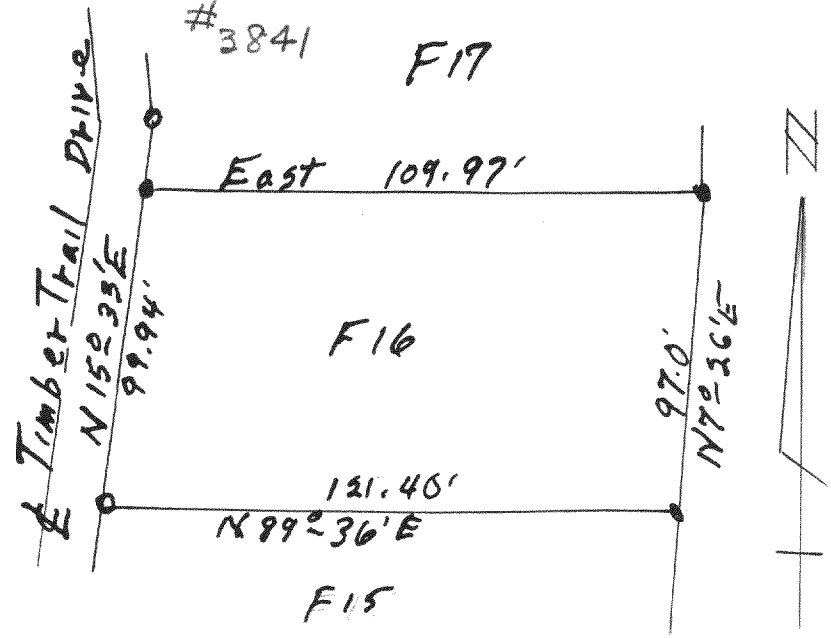

Plat of survey of Lot 16 add. E To Country Club Estates, Village of Fontana, Walworth County Wisconsin June Lloyd L. Jensen 1959 County Surveyor

Plat of Survey of Lot 118, Unit 2 Country Club Estates Village of Fontana, Walworth County Wisconsin June 1959 Lloyd L. Jensen County Surveyor

Plat of survey of Lot F10 Add F to Country Club Estates, Village of Fontana, Walworth County Wisconsin Lloyd L. Jensen Feb. 1959 County Surveyor

Plat of survey of Lot F16 Add F to Country Club Estates, Village of Fontana, Walworth County Wisconsin Lloyd L. Jensen Feb. 1959 County Surveyor

Plat of Survey of Lot 16 Blocks of Indian Hills Subd. Village of Fontana, Walworth County Wisconsin Lloyd L. Jensen June 1959 County Surveyor

Plat of Survey of Lot 20, add. E To Country Club Estates, Village of Fontana, Walworth County, Wisconsin May Lloyd L. Jensen 1959 County Surveyor

Plat of survey of Lot F21 Add F to Country Club Estates, Village of Fontana, Walworth County Wisconsin NOV. 1959 Lloyd L. Jensen County Surveyor

Plat of survey of Lot 22, add E to Country Club Estates, Village of Fontana, Walworth County Wisconsin April Lloyd L. Jensen 1959 County Surveyor