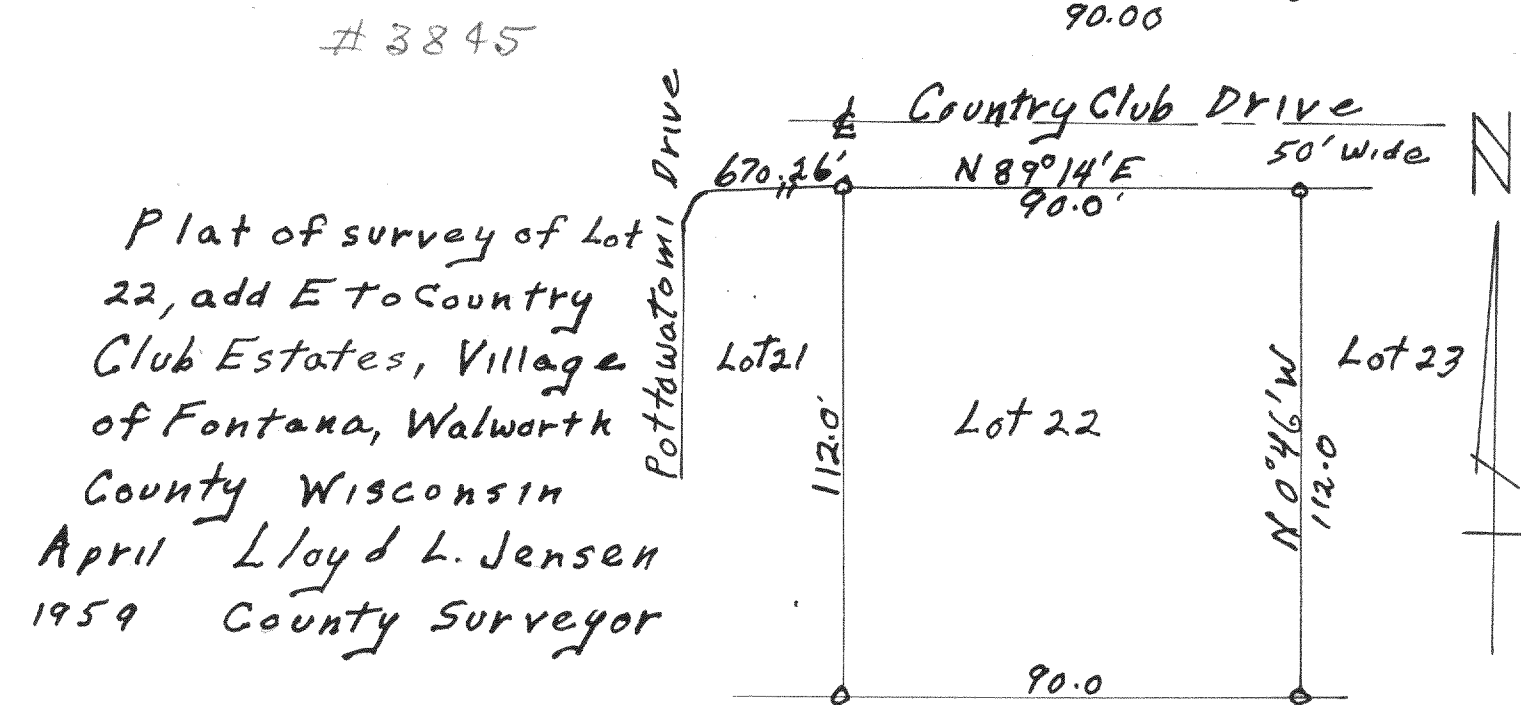

Plat of survey of Lot 16 add. E To Country Club Estates, Village of Fontana, Walworth County Wisconsin June Lloyd L. Jensen 1959 County Surveyor

Plat of Survey of Lot 118, Unit 2 Country Club Estates Village of Fontana, Walworth County Wisconsin June 1959 Lloyd L. Jensen County Surveyor

Plat of survey of Lot F10 Add F to Country Club Estates, Village of Fontana, Walworth County Wisconsin Lloyd L. Jensen Feb. 1959 County Surveyor

Plat of survey of Lot F16 Add F to Country Club Estates, Village of Fontana, Walworth County Wisconsin Lloyd L. Jensen Feb. 1959 County Surveyor

Plat of Survey of Lot 16 Blocks of Indian Hills Subd. Village of Fontana, Walworth County Wisconsin Lloyd L. Jensen June 1959 County Surveyor

Plat of Survey of Lot 20, add. E To Country Club Estates, Village of Fontana, Walworth County, Wisconsin May Lloyd L. Jensen 1959 County Surveyor

Plat of survey of Lot F21 Add F to Country Club Estates, Village of Fontana, Walworth County Wisconsin NOV. 1959 Lloyd L. Jensen County Surveyor

Plat of survey of Lot 22, add E to Country Club Estates, Village of Fontana, Walworth County Wisconsin April Lloyd L. Jensen 1959 County Surveyor