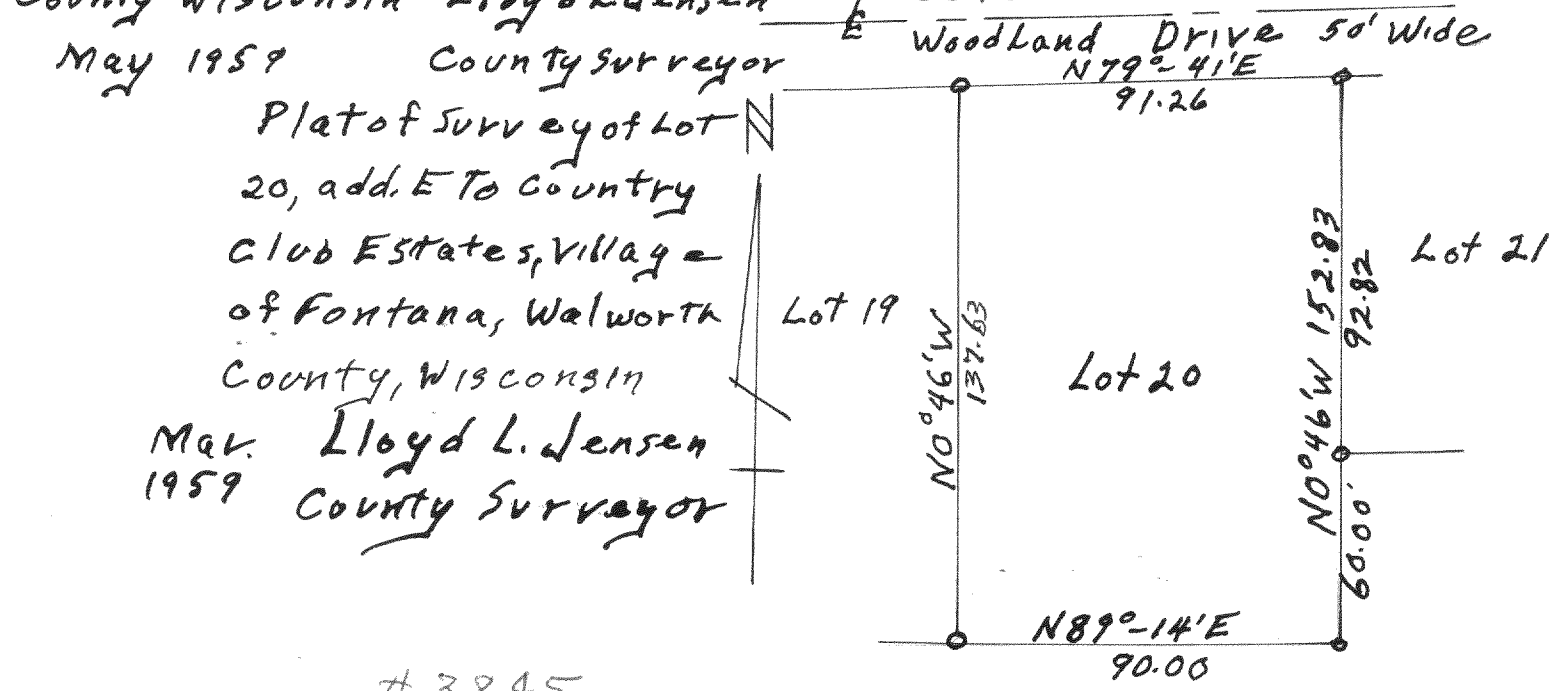

Plat of survey of Lot 16 add. E To Country Club Estates, Village of Fontana, Walworth County Wisconsin June Lloyd L. Jensen 1959 County Surveyor

Plat of Survey of Lot 118, Unit 2 Country Club Estates Village of Fontana, Walworth County Wisconsin June 1959 Lloyd L. Jensen County Surveyor

Plat of survey of Lot F10 Add F to Country Club Estates, Village of Fontana, Walworth County Wisconsin Lloyd L. Jensen Feb. 1959 County Surveyor

Plat of survey of Lot F16 Add F to Country Club Estates, Village of Fontana, Walworth County Wisconsin Lloyd L. Jensen Feb. 1959 County Surveyor

Plat of Survey of Lot 16 Blocks of Indian Hills Subd. Village of Fontana, Walworth County Wisconsin Lloyd L. Jensen June 1959 County Surveyor

Plat of Survey of Lot 20, add. E To Country Club Estates, Village of Fontana, Walworth County, Wisconsin May Lloyd L. Jensen 1959 County Surveyor

Plat of survey of Lot F21 Add F to Country Club Estates, Village of Fontana, Walworth County Wisconsin NOV. 1959 Lloyd L. Jensen County Surveyor

Plat of survey of Lot 22, add E to Country Club Estates, Village of Fontana, Walworth County Wisconsin April Lloyd L. Jensen 1959 County Surveyor