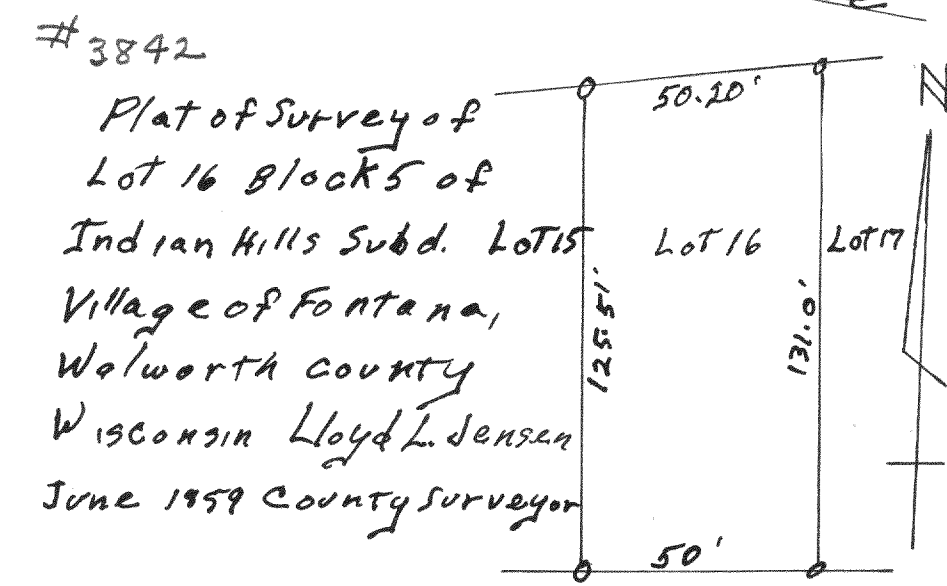

Plat of survey of Lot 16 add. E To Country Club Estates, Village of Fontana, Walworth County Wisconsin June Lloyd L. Jensen 1959 County Surveyor

Plat of Survey of Lot 118, Unit 2 Country Club Estates Village of Fontana, Walworth County Wisconsin June 1959 Lloyd L. Jensen County Surveyor

Plat of survey of Lot F10 Add F to Country Club Estates, Village of Fontana, Walworth County Wisconsin Lloyd L. Jensen Feb. 1959 County Surveyor

Plat of survey of Lot F16 Add F to Country Club Estates, Village of Fontana, Walworth County Wisconsin Lloyd L. Jensen Feb. 1959 County Surveyor

Plat of Survey of Lot 16 Blocks of Indian Hills Subd. Village of Fontana, Walworth County Wisconsin Lloyd L. Jensen June 1959 County Surveyor

Plat of Survey of Lot 20, add. E To Country Club Estates, Village of Fontana, Walworth County, Wisconsin May Lloyd L. Jensen 1959 County Surveyor

Plat of survey of Lot F21 Add F to Country Club Estates, Village of Fontana, Walworth County Wisconsin NOV. 1959 Lloyd L. Jensen County Surveyor

Plat of survey of Lot 22, add E to Country Club Estates, Village of Fontana, Walworth County Wisconsin April Lloyd L. Jensen 1959 County Surveyor