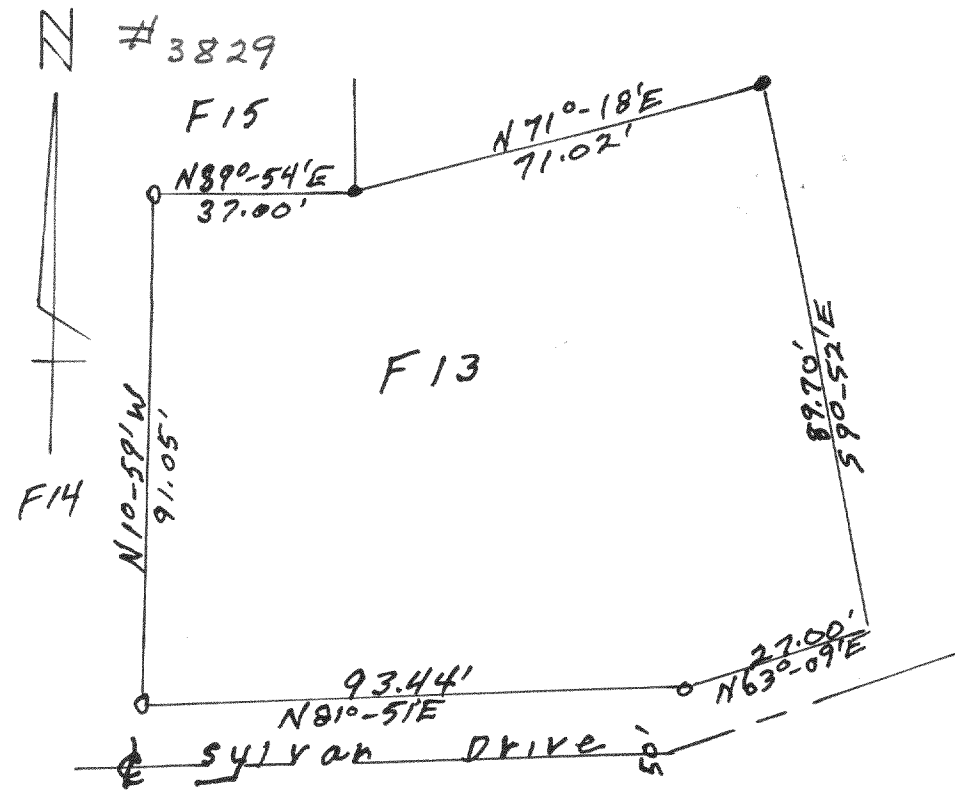

#3828

Plat of Survey of Lot F26,
Add. F to Country Club Estates,
Village of Fontana, Walworth
County Wisconsin Nov. 1959
Lloyd L. Jensen County Surveyor

#3829

Plat of Survey of Lot F13,
Add. F to Country Club Estates,
Village of Fontana, Walworth
County Wisconsin Aug. 1959
Lloyd L. Jensen
County Surveyor

#3830

Plat of Survey of Lot F22
Add. F to Country Club Estates,
Village of Fontana, Walworth
County Wisconsin July 1959
Lloyd L. Jensen
County Surveyor

#3831

Plat of Survey of
Lots 24+25, BIK, Indian
Hills Subd. Village of Fontana
Walworth County Wisd.
Lloyd L. Jensen
County Surveyor
Nov. 1959

#3832

Plat of Survey of Lot F14
Add. F to Country Club Estates,
Village of Fontana, Walworth
County Wisconsin May 1959
Lloyd L. Jensen
County Surveyor

#3833

Plat of Survey of Lot F3
Add. F to Country Club Estates
Village of Fontana, Walworth
County Wisconsin July 1959
Lloyd L. Jensen
County Surveyor