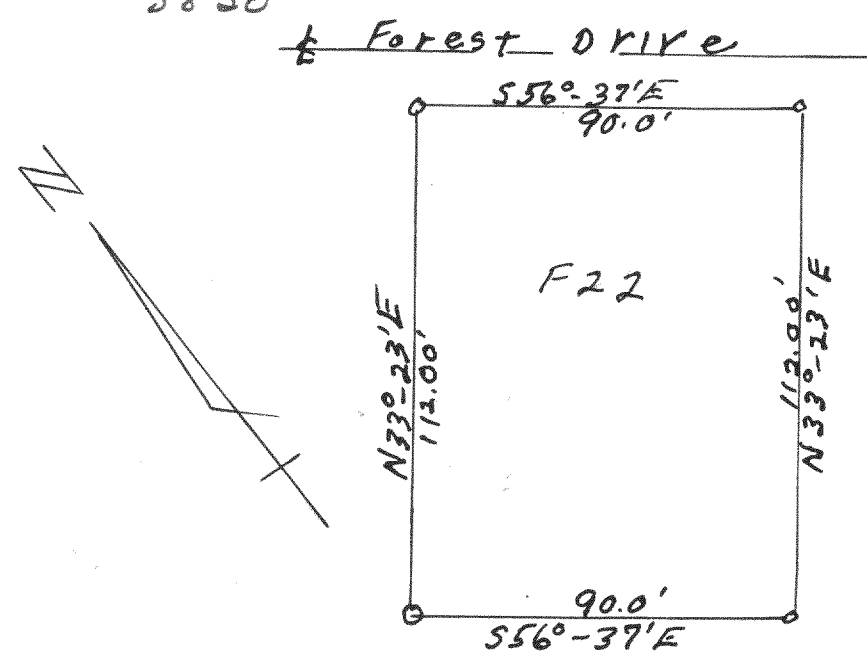

#3828

Plat of Survey of Lot F26,
Add. F to Country Club Estates,
Village of Fontana, Walworth
County Wisconsin Nov. 1959
Lloyd L. Jensen County Surveyor

#3829

Plat of Survey of Lot F13,
Add. F to Country Club Estates,
Village of Fontana, Walworth
County Wisconsin Aug. 1959
Lloyd L. Jensen
County Surveyor

#3830

Plat of Survey of Lot F22
Add. F to Country Club Estates,
Village of Fontana, Walworth
County Wisconsin July 1959
Lloyd L. Jensen
County Surveyor

#3831

Plat of Survey of
Lots 24+25, BIK, Indian
Hills Subd. Village of Fontana
Walworth County Wisd.
Lloyd L. Jensen
County Surveyor
Nov. 1959

#3832

Plat of Survey of Lot F14
Add. F to Country Club Estates,
Village of Fontana, Walworth
County Wisconsin May 1959
Lloyd L. Jensen
County Surveyor

#3833

Plat of Survey of Lot F3
Add. F to Country Club Estates
Village of Fontana, Walworth
County Wisconsin July 1959
Lloyd L. Jensen
County Surveyor