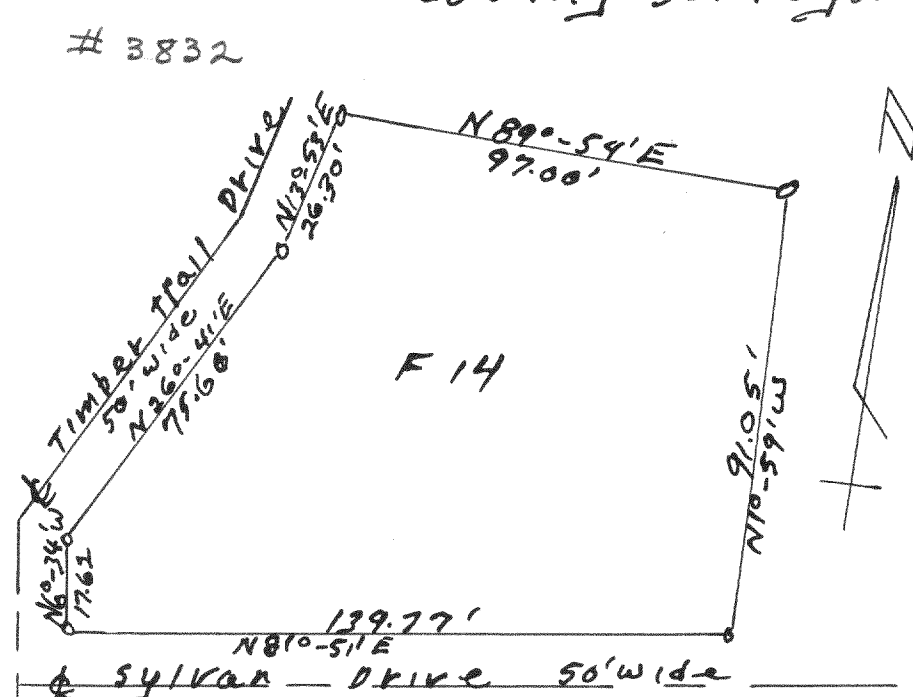

#3828

Plat of Survey of Lot F26,
Add. F to Country Club Estates,
Village of Fontana, Walworth
County Wisconsin Nov. 1959
Lloyd L. Jensen County Surveyor

#3829

Plat of Survey of Lot F13,
Add. F to Country Club Estates,
Village of Fontana, Walworth
County Wisconsin Aug. 1959
Lloyd L. Jensen
County Surveyor

#3830

Plat of Survey of Lot F22
Add. F to Country Club Estates,
Village of Fontana, Walworth
County Wisconsin July 1959
Lloyd L. Jensen
County Surveyor

#3831

Plat of Survey of
Lots 24+25, BIK, Indian
Hills Subd. Village of Fontana
Walworth County Wisd.
Lloyd L. Jensen
County Surveyor
Nov. 1959

#3832

Plat of Survey of Lot F14
Add. F to Country Club Estates,
Village of Fontana, Walworth
County Wisconsin May 1959
Lloyd L. Jensen
County Surveyor

#3833

Plat of Survey of Lot F3
Add. F to Country Club Estates
Village of Fontana, Walworth
County Wisconsin July 1959
Lloyd L. Jensen
County Surveyor