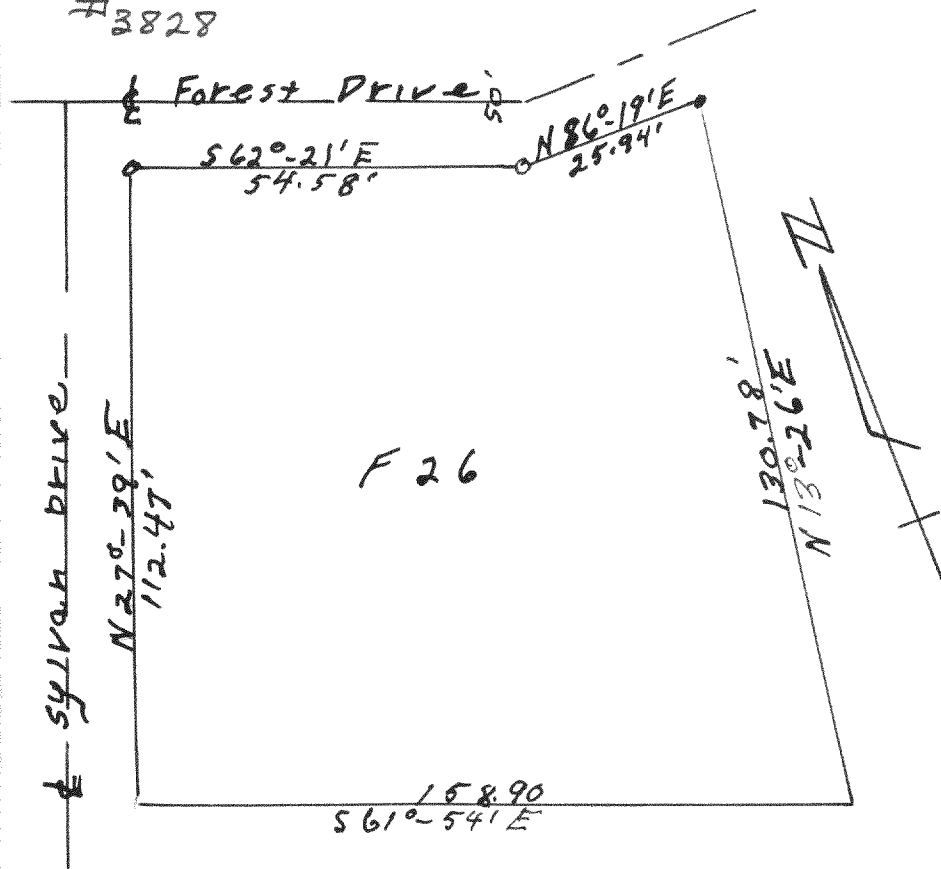

#3828

Plat of Survey of Lot F26,
Add. F to Country Club Estates,
Village of Fontana, Walworth
County Wisconsin Nov. 1959
Lloyd L. Jensen County Surveyor

#3829

Plat of Survey of Lot F13,
Add. F to Country Club Estates,
Village of Fontana, Walworth
County Wisconsin Aug. 1959
Lloyd L. Jensen
County Surveyor

#3830

Plat of Survey of Lot F22
Add. F to Country Club Estates,
Village of Fontana, Walworth
County Wisconsin July 1959
Lloyd L. Jensen
County Surveyor

#3831

Plat of Survey of
Lots 24+25, BIK, Indian
Hills Subd. Village of Fontana
Walworth County Wisd.
Lloyd L. Jensen
County Surveyor
Nov. 1959

#3832

Plat of Survey of Lot F14
Add. F to Country Club Estates,
Village of Fontana, Walworth
County Wisconsin May 1959
Lloyd L. Jensen
County Surveyor

#3833

Plat of Survey of Lot F3
Add. F to Country Club Estates
Village of Fontana, Walworth
County Wisconsin July 1959
Lloyd L. Jensen
County Surveyor