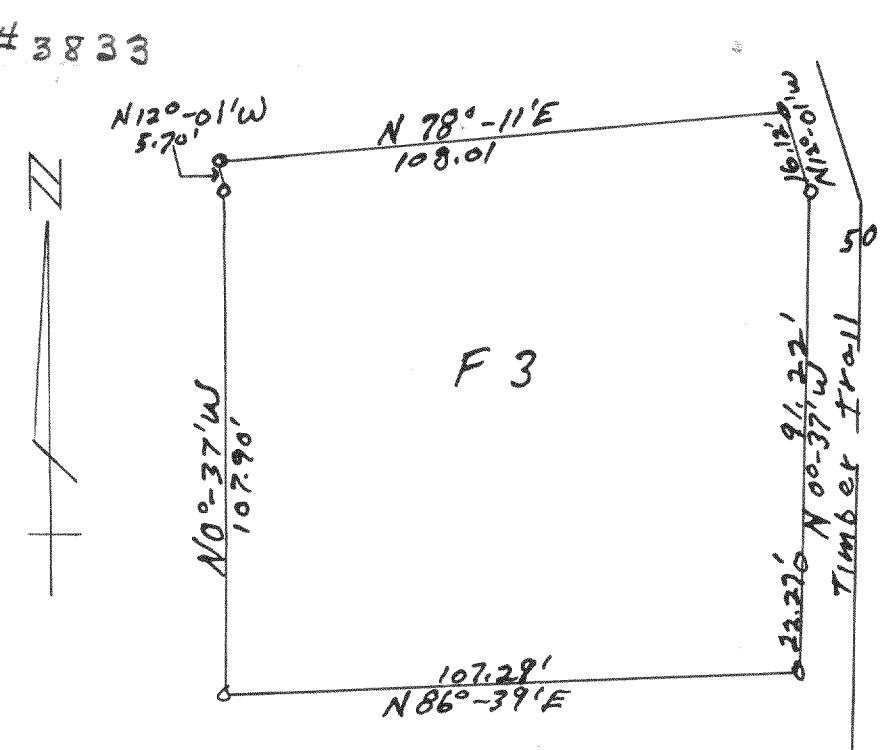

#3828

Plat of Survey of Lot F26,
Add. F to Country Club Estates,
Village of Fontana, Walworth
County Wisconsin Nov. 1959
Lloyd L. Jensen County Surveyor

#3829

Plat of Survey of Lot F13,
Add. F to Country Club Estates,
Village of Fontana, Walworth
County Wisconsin Aug. 1959
Lloyd L. Jensen
County Surveyor

#3830

Plat of Survey of Lot F22
Add. F to Country Club Estates,
Village of Fontana, Walworth
County Wisconsin July 1959
Lloyd L. Jensen
County Surveyor

#3831

Plat of Survey of
Lots 24+25, BIK, Indian
Hills Subd. Village of Fontana
Walworth County Wisd.
Lloyd L. Jensen
County Surveyor
Nov. 1959

#3832

Plat of Survey of Lot F14
Add. F to Country Club Estates,
Village of Fontana, Walworth
County Wisconsin May 1959
Lloyd L. Jensen
County Surveyor

#3833

Plat of Survey of Lot F3
Add. F to Country Club Estates
Village of Fontana, Walworth
County Wisconsin July 1959
Lloyd L. Jensen
County Surveyor