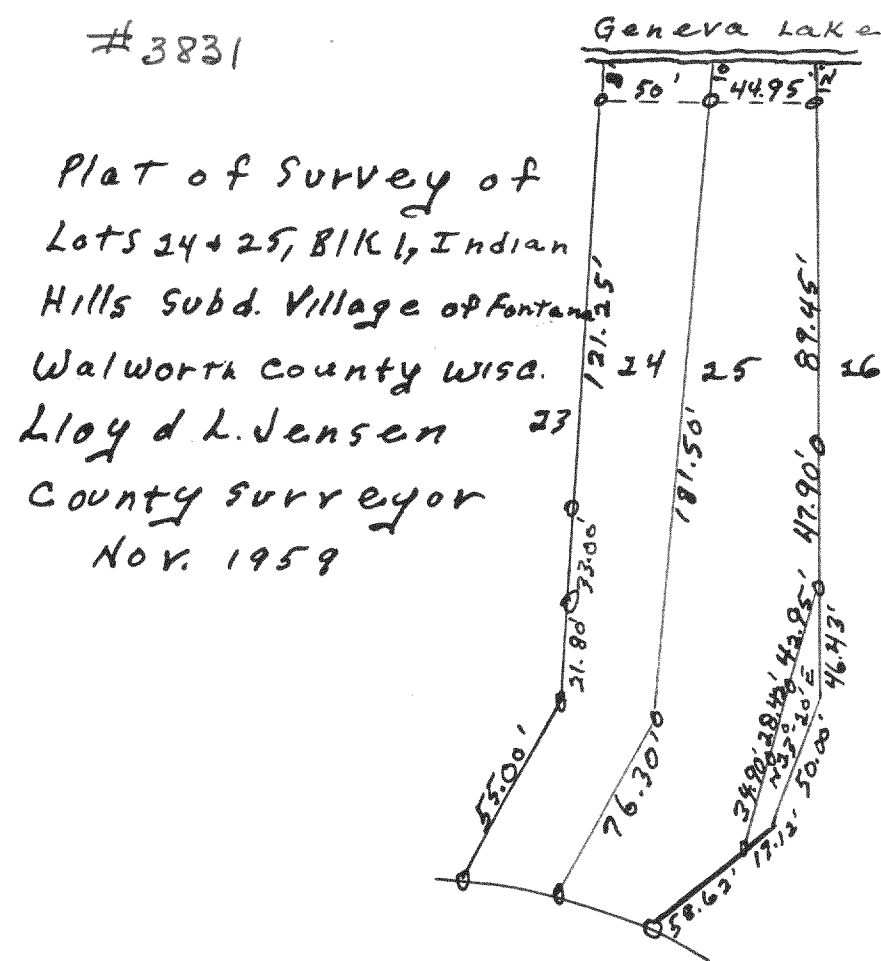

#3828

Plat of Survey of Lot F26,
Add. F to Country Club Estates,
Village of Fontana, Walworth
County Wisconsin Nov. 1959
Lloyd L. Jensen County Surveyor

#3829

Plat of Survey of Lot F13,
Add. F to Country Club Estates,
Village of Fontana, Walworth
County Wisconsin Aug. 1959
Lloyd L. Jensen
County Surveyor

#3830

Plat of Survey of Lot F22
Add. F to Country Club Estates,
Village of Fontana, Walworth
County Wisconsin July 1959
Lloyd L. Jensen
County Surveyor

#3831

Plat of Survey of
Lots 24+25, BIK, Indian
Hills Subd. Village of Fontana
Walworth County Wisd.
Lloyd L. Jensen
County Surveyor
Nov. 1959

#3832

Plat of Survey of Lot F14
Add. F to Country Club Estates,
Village of Fontana, Walworth
County Wisconsin May 1959
Lloyd L. Jensen
County Surveyor

#3833

Plat of Survey of Lot F3
Add. F to Country Club Estates
Village of Fontana, Walworth
County Wisconsin July 1959
Lloyd L. Jensen
County Surveyor