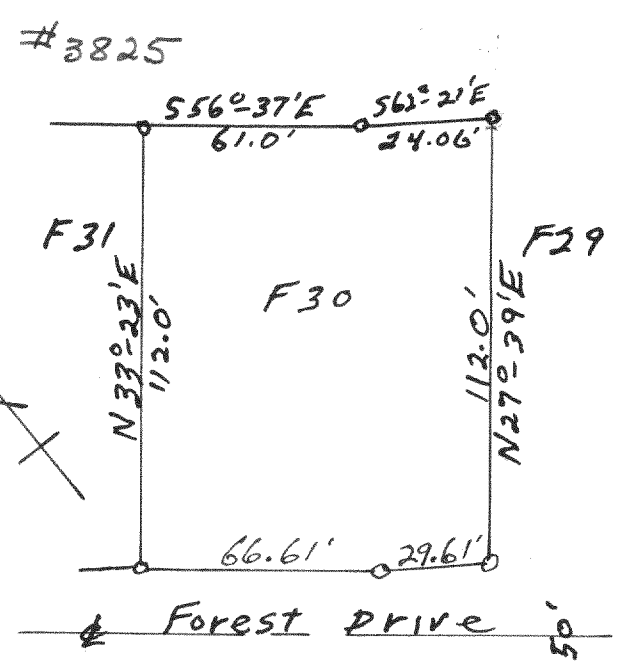

Plat of survey of F25 add F to Country Club Estates, Village of Fontana, Walworth County Wisconsin Lloyd L. Jensen July 1959 County Surveyor

Plat of survey of Lot 29 add F to Country Club Estates, Village of Fontana, Walworth County Wisconsin July 1959 Lloyd L. Jensen County Surveyor

Plat of survey of Lot G-7 Add. G to Country Club Estates, Village of Fontana, Walworth County Wisconsin. Sept. Lloyd L. Jensen 1959 County Surveyor

Plat of survey of Lot G-9 Add. G to Country Club Estates, Village of Fontana, Walworth County Wisconsin. Oct. 1959 Lloyd L. Jensen County Surveyor

Plat of survey of Lot F31 add. F to Country Club Estates Village of Fontana, Walworth County Wisconsin Lloyd L. Jensen July 1959 County Surveyor

Plat of survey of Lot F-30 Add. F to Country Club Estates, Village of Fontana, Walworth County, Wisconsin Sept. Lloyd L. Jensen 1959 County Surveyor

Plat of survey of Lot G15 Add. G to Country Club Estates, Village of Fontana, Walworth County Wisconsin. Oct 1959 Lloyd L. Jensen County Surveyor