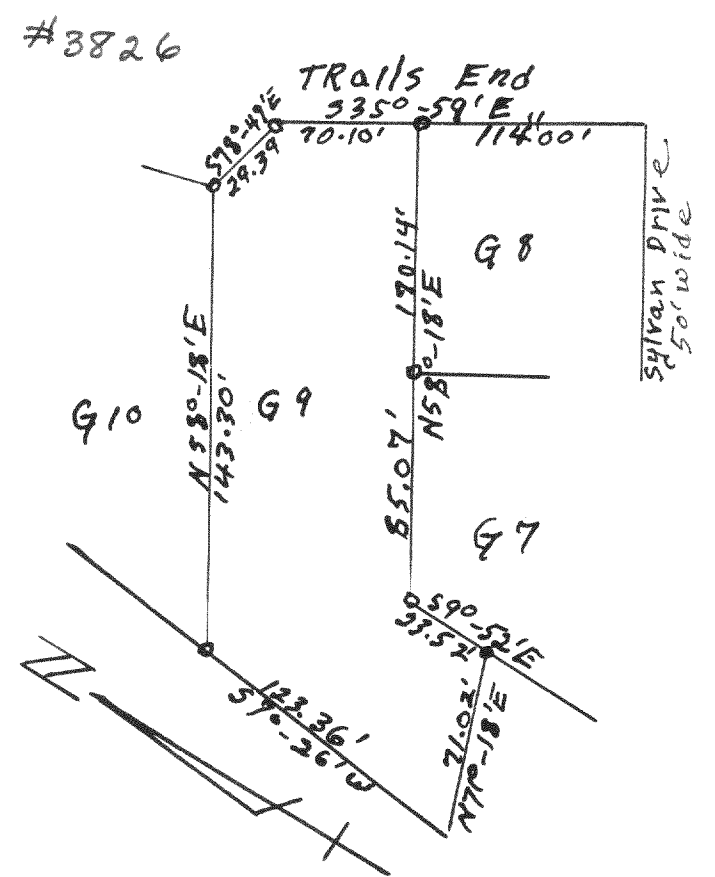

Plat of survey of F25 add F to Country Club Estates, Village of Fontana, Walworth County Wisconsin Lloyd L. Jensen July 1959 County Surveyor

Plat of survey of Lot 29 add F to Country Club Estates, Village of Fontana, Walworth County Wisconsin July 1959 Lloyd L. Jensen County Surveyor

Plat of survey of Lot G-7 Add. G to Country Club Estates, Village of Fontana, Walworth County Wisconsin. Sept. Lloyd L. Jensen 1959 County Surveyor

Plat of survey of Lot G-9 Add. G to Country Club Estates, Village of Fontana, Walworth County Wisconsin. Oct. 1959 Lloyd L. Jensen County Surveyor

Plat of survey of Lot F31 add. F to Country Club Estates Village of Fontana, Walworth County Wisconsin Lloyd L. Jensen July 1959 County Surveyor

Plat of survey of Lot F-30 Add. F to Country Club Estates, Village of Fontana, Walworth County, Wisconsin Sept. Lloyd L. Jensen 1959 County Surveyor

Plat of survey of Lot G15 Add. G to Country Club Estates, Village of Fontana, Walworth County Wisconsin. Oct 1959 Lloyd L. Jensen County Surveyor