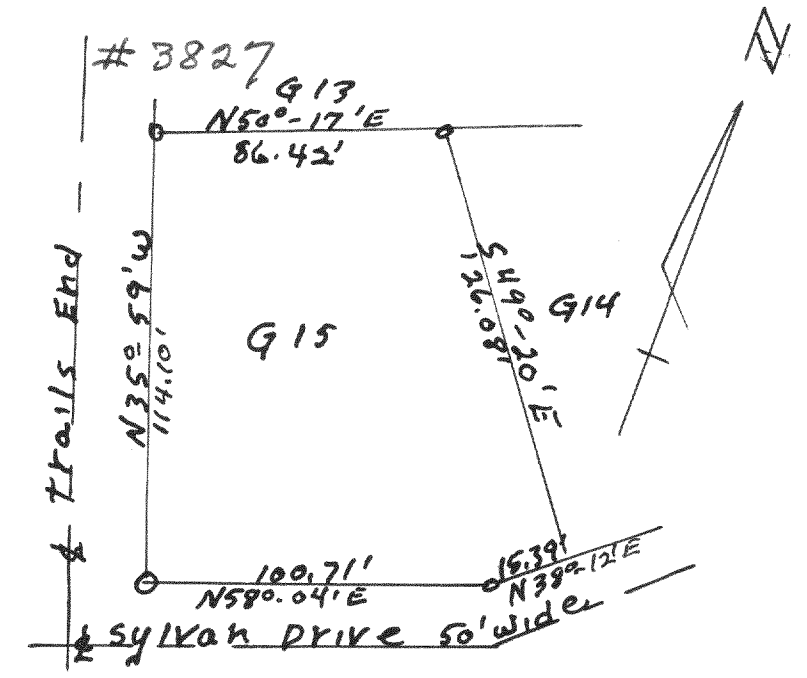

Plat of survey of F25 add F to Country Club Estates, Village of Fontana, Walworth County Wisconsin Lloyd L. Jensen July 1959 County Surveyor

Plat of survey of Lot 29 add F to Country Club Estates, Village of Fontana, Walworth County Wisconsin July 1959 Lloyd L. Jensen County Surveyor

Plat of survey of Lot G-7 Add. G to Country Club Estates, Village of Fontana, Walworth County Wisconsin. Sept. Lloyd L. Jensen 1959 County Surveyor

Plat of survey of Lot G-9 Add. G to Country Club Estates, Village of Fontana, Walworth County Wisconsin. Oct. 1959 Lloyd L. Jensen County Surveyor

Plat of survey of Lot F31 add. F to Country Club Estates Village of Fontana, Walworth County Wisconsin Lloyd L. Jensen July 1959 County Surveyor

Plat of survey of Lot F-30 Add. F to Country Club Estates, Village of Fontana, Walworth County, Wisconsin Sept. Lloyd L. Jensen 1959 County Surveyor

Plat of survey of Lot G15 Add. G to Country Club Estates, Village of Fontana, Walworth County Wisconsin. Oct 1959 Lloyd L. Jensen County Surveyor