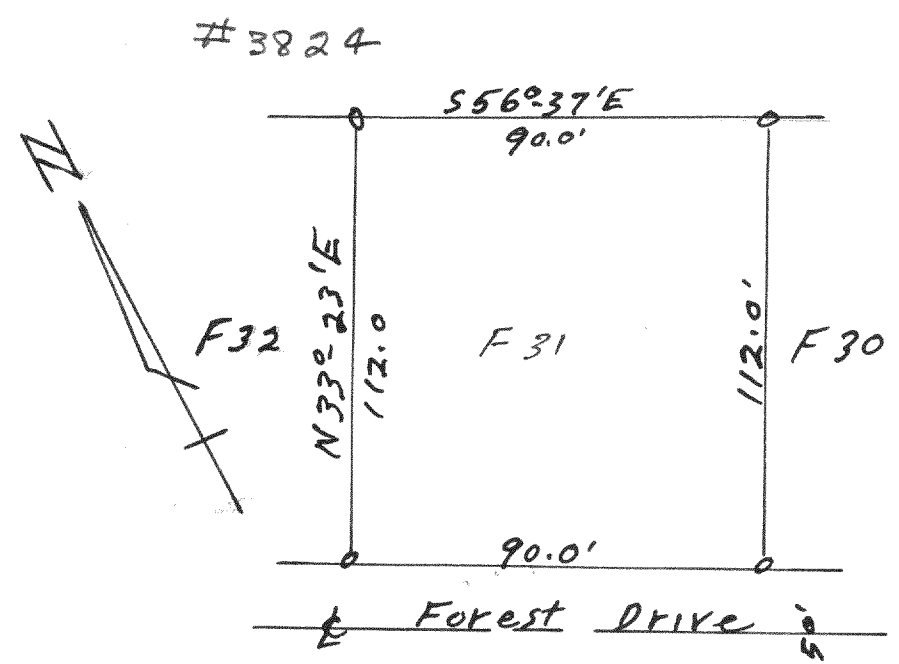

Plat of survey of F25 add F to Country Club Estates, Village of Fontana, Walworth County Wisconsin Lloyd L. Jensen July 1959 County Surveyor

Plat of survey of Lot 29 add F to Country Club Estates, Village of Fontana, Walworth County Wisconsin July 1959 Lloyd L. Jensen County Surveyor

Plat of survey of Lot G-7 Add. G to Country Club Estates, Village of Fontana, Walworth County Wisconsin. Sept. Lloyd L. Jensen 1959 County Surveyor

Plat of survey of Lot G-9 Add. G to Country Club Estates, Village of Fontana, Walworth County Wisconsin. Oct. 1959 Lloyd L. Jensen County Surveyor

Plat of survey of Lot F31 add. F to Country Club Estates Village of Fontana, Walworth County Wisconsin Lloyd L. Jensen July 1959 County Surveyor

Plat of survey of Lot F-30 Add. F to Country Club Estates, Village of Fontana, Walworth County, Wisconsin Sept. Lloyd L. Jensen 1959 County Surveyor

Plat of survey of Lot G15 Add. G to Country Club Estates, Village of Fontana, Walworth County Wisconsin. Oct 1959 Lloyd L. Jensen County Surveyor