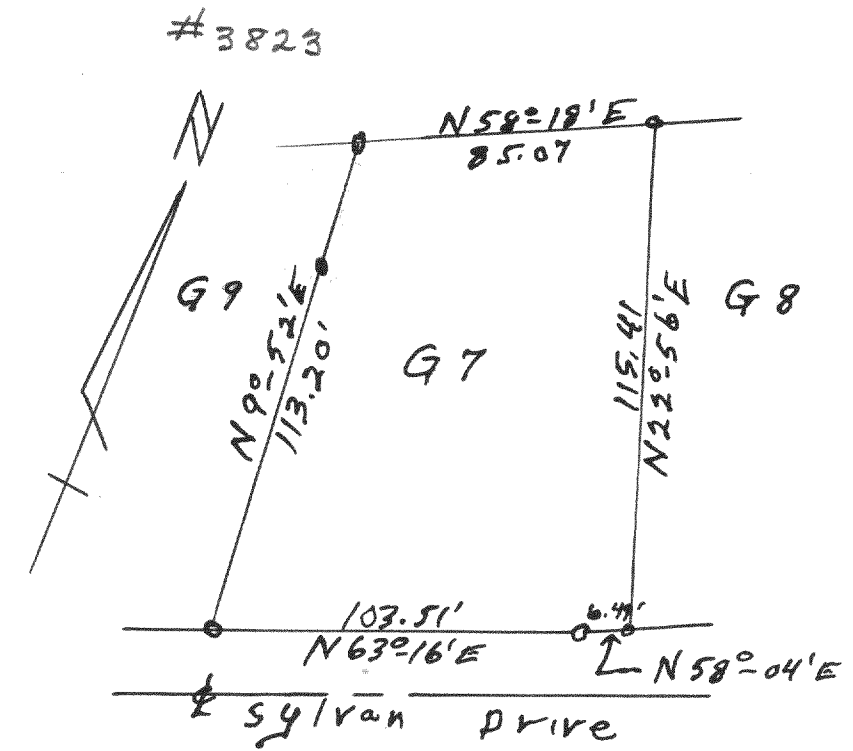

Plat of survey of F25 add F to Country Club Estates, Village of Fontana, Walworth County Wisconsin Lloyd L. Jensen July 1959 County Surveyor

Plat of survey of Lot 29 add F to Country Club Estates, Village of Fontana, Walworth County Wisconsin July 1959 Lloyd L. Jensen County Surveyor

Plat of survey of Lot G-7 Add. G to Country Club Estates, Village of Fontana, Walworth County Wisconsin. Sept. Lloyd L. Jensen 1959 County Surveyor

Plat of survey of Lot G-9 Add. G to Country Club Estates, Village of Fontana, Walworth County Wisconsin. Oct. 1959 Lloyd L. Jensen County Surveyor

Plat of survey of Lot F31 add. F to Country Club Estates Village of Fontana, Walworth County Wisconsin Lloyd L. Jensen July 1959 County Surveyor

Plat of survey of Lot F-30 Add. F to Country Club Estates, Village of Fontana, Walworth County, Wisconsin Sept. Lloyd L. Jensen 1959 County Surveyor

Plat of survey of Lot G15 Add. G to Country Club Estates, Village of Fontana, Walworth County Wisconsin. Oct 1959 Lloyd L. Jensen County Surveyor