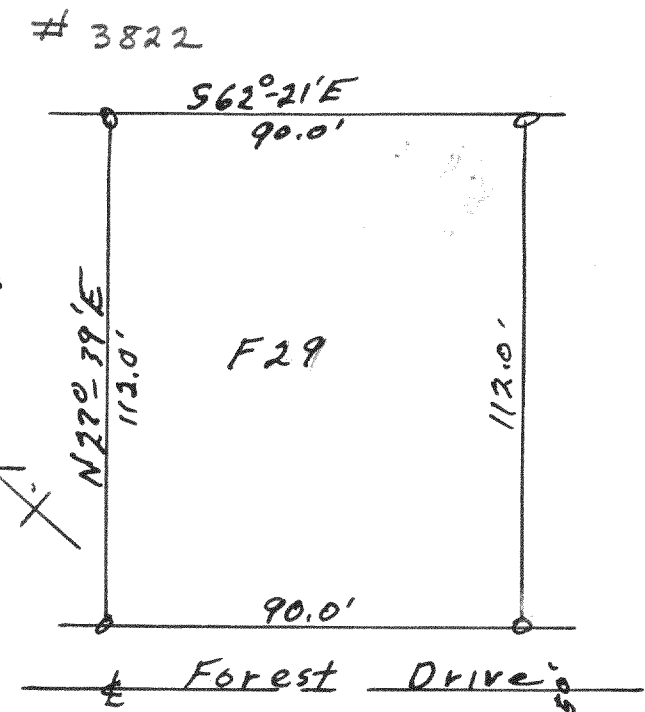

Plat of survey of F25 add F to Country Club Estates, Village of Fontana, Walworth County Wisconsin Lloyd L. Jensen July 1959 County Surveyor

Plat of survey of Lot 29 add F to Country Club Estates, Village of Fontana, Walworth County Wisconsin July 1959 Lloyd L. Jensen County Surveyor

Plat of survey of Lot G-7 Add. G to Country Club Estates, Village of Fontana, Walworth County Wisconsin. Sept. Lloyd L. Jensen 1959 County Surveyor

Plat of survey of Lot G-9 Add. G to Country Club Estates, Village of Fontana, Walworth County Wisconsin. Oct. 1959 Lloyd L. Jensen County Surveyor

Plat of survey of Lot F31 add. F to Country Club Estates Village of Fontana, Walworth County Wisconsin Lloyd L. Jensen July 1959 County Surveyor

Plat of survey of Lot F-30 Add. F to Country Club Estates, Village of Fontana, Walworth County, Wisconsin Sept. Lloyd L. Jensen 1959 County Surveyor

Plat of survey of Lot G15 Add. G to Country Club Estates, Village of Fontana, Walworth County Wisconsin. Oct 1959 Lloyd L. Jensen County Surveyor