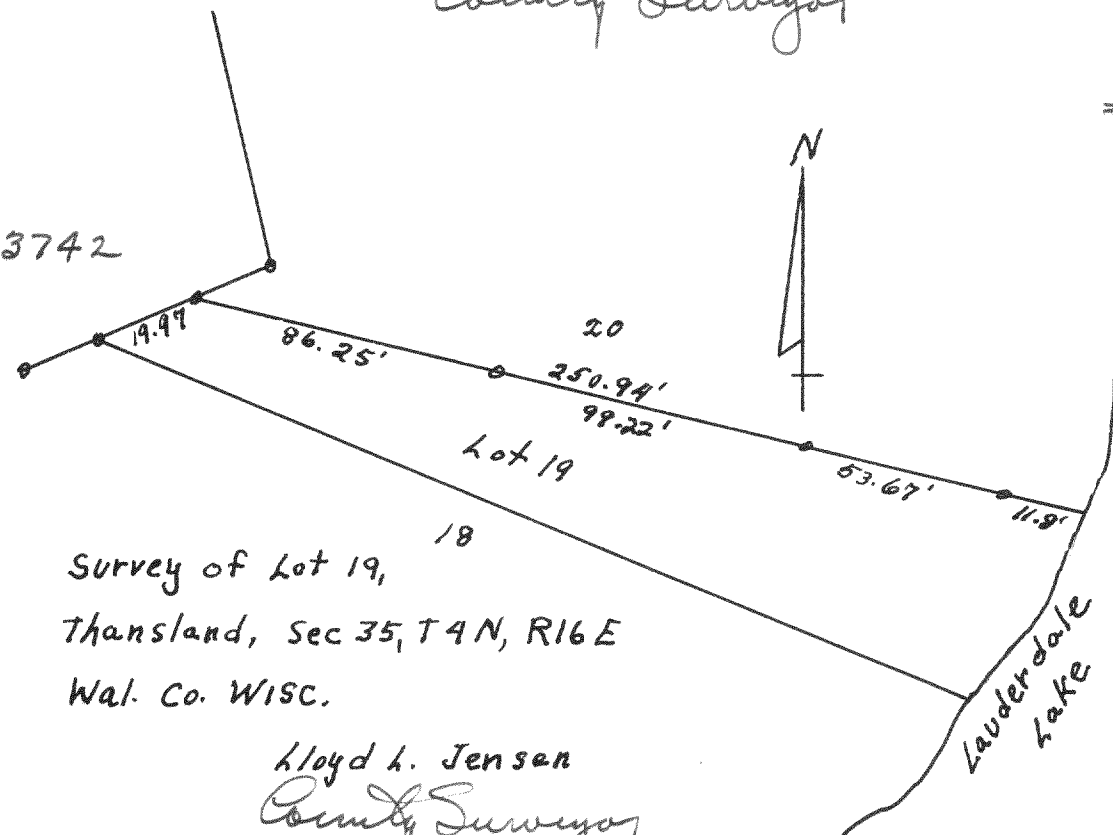

3739

Survey in the SE 1/4 SW 1/4 Sec 28, T 4 N, R 16 E, Wal. Co. Wisc.

Lloyd L. Jensen
County Surveyor

3740

Survey of Lot 10, Edgewater Terrace, T 1 N, R 17 E, Wal. Co. Wisc.

Lloyd L. Jensen
County Surveyor

3741

Survey in NW 1/4 NW 1/4 Fractional Sec 4, T 1 N, R 17 E Wal. Co. Wisc.

Lloyd L. Jensen
County Surveyor

3742

Survey of Lot 19, Thansland, Sec 35, T 4 N, R 16 E Wal. Co. Wisc.

Lloyd L. Jensen
County Surveyor

3744

Survey in SE 1/4 Sec 11, T 1 N, R 17 E, Wal. Co. Wisc.

Lloyd L. Jensen
County Surveyor

3745

Survey of Lot 6, Bk 23 Sunset Hills Subd, T 1 N, R 17 E, Wal. Co. Wisc.

Lloyd L. Jensen
County Surveyor

3746

Survey in NE 1/4 Sec 18, T 1 N, R 17 E, Wal. Co. Wisc.

Lloyd L. Jensen
County Surveyor

3743

Survey of Lot 118, Lake Geneva Beach Subd, SW 1/4 Sec, 11, T 1 N, R 17 E Wal. Co. Wisc.

Lloyd L. Jensen
County Surveyor