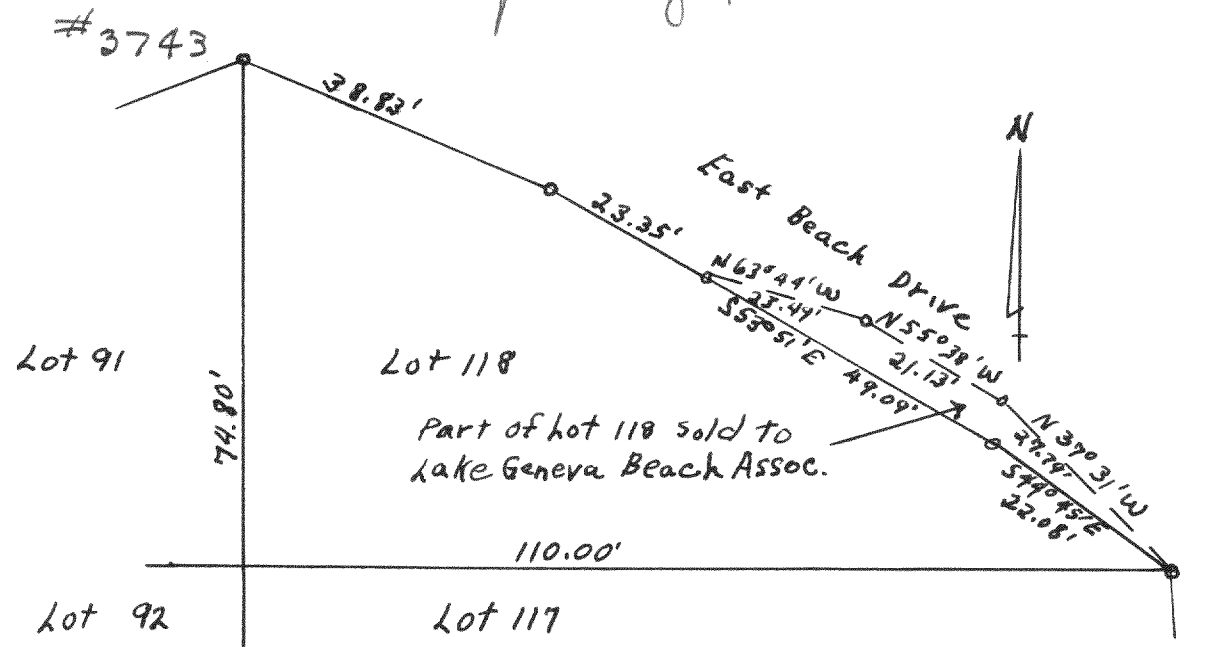

3744

Survey in SE 1/4 Sec 11, T 1 N, R 17 E, Wal. Co. Wisc.

Lloyd L. Jensen
County Surveyor

3745

Survey of Lot 6, Bk 23 Sunset Hills Subd, T 1 N, R 17 E, Wal. Co. Wisc.

Lloyd L. Jensen
County Surveyor

3746

Survey in NE 1/4 Sec 18, T 1 N, R 17 E, Wal. Co. Wisc.

Lloyd L. Jensen
County Surveyor

3743

Survey of Lot 118, Lake Geneva Beach Subd, SW 1/4 Sec, 11, T 1 N, R 17 E Wal. Co. Wisc.

Lloyd L. Jensen
County Surveyor