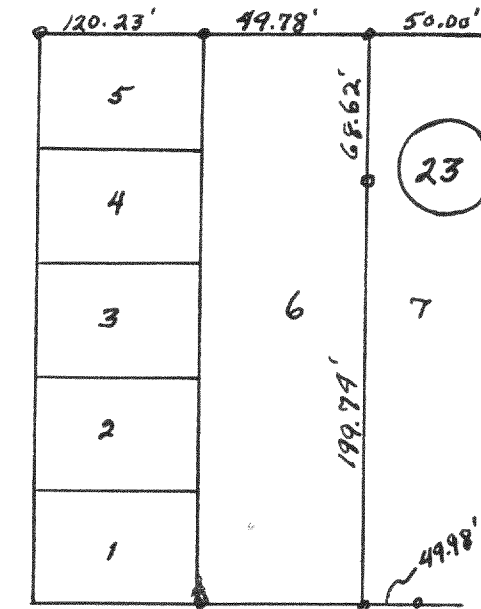

3739

Survey in the SE 1/4 SW 1/4 Sec 28, T 4 N, R 16 E, Wal. Co. Wisc.

Lloyd L. Jensen
County Surveyor

3740

Survey of Lot 10, Edgewater Terrace, T 1 N, R 17 E, Wal. Co. Wisc.

Lloyd L. Jensen
County Surveyor

3741

Survey in NW 1/4 NW 1/4 Fractional Sec 4, T 1 N, R 17 E Wal. Co. Wisc.

Lloyd L. Jensen
County Surveyor

3742

Survey of Lot 19, Thansland, Sec 35, T 4 N, R 16 E Wal. Co. Wisc.

Lloyd L. Jensen
County Surveyor

3744

Survey in SE 1/4 Sec 11, T 1 N, R 17 E, Wal. Co. Wisc.

Lloyd L. Jensen
County Surveyor

3745

Survey of Lot 6, Bk 23 Sunset Hills Subd, T 1 N, R 17 E, Wal. Co. Wisc.

Lloyd L. Jensen
County Surveyor

3746

Survey in NE 1/4 Sec 18, T 1 N, R 17 E, Wal. Co. Wisc.

Lloyd L. Jensen
County Surveyor

3743

Survey of Lot 118, Lake Geneva Beach Subd, SW 1/4 Sec, 11, T 1 N, R 17 E Wal. Co. Wisc.

Lloyd L. Jensen
County Surveyor