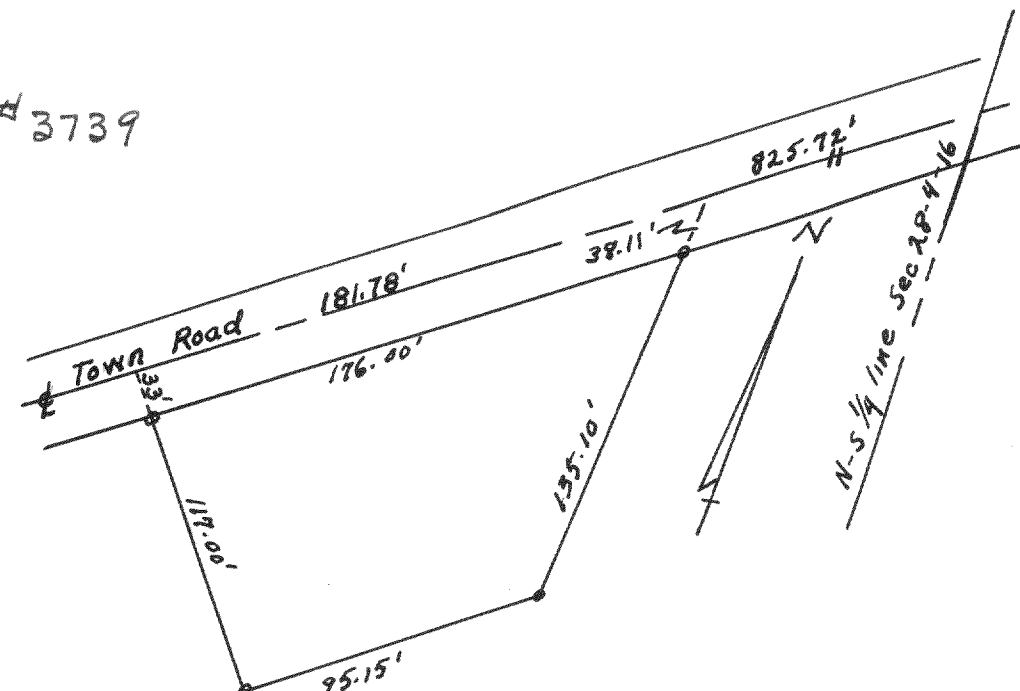

3739

Survey in the SE 1/4 SW 1/4 Sec 28, T 4 N, R 16 E, Wal. Co. Wisc.

Lloyd L. Jensen
County Surveyor

3740

Survey of Lot 10, Edgewater Terrace, T 1 N, R 17 E, Wal. Co. Wisc.

Lloyd L. Jensen
County Surveyor

3741

Survey in NW 1/4 NW 1/4 Fractional Sec 4, T 1 N, R 17 E Wal. Co. Wisc.

Lloyd L. Jensen
County Surveyor

3742

Survey of Lot 19, Thansland, Sec 35, T 4 N, R 16 E Wal. Co. Wisc.

Lloyd L. Jensen
County Surveyor

3744

Survey in SE 1/4 Sec 11, T 1 N, R 17 E, Wal. Co. Wisc.

Lloyd L. Jensen
County Surveyor

3745

Survey of Lot 6, Bk 23 Sunset Hills Subd, T 1 N, R 17 E, Wal. Co. Wisc.

Lloyd L. Jensen
County Surveyor

3746

Survey in NE 1/4 Sec 18, T 1 N, R 17 E, Wal. Co. Wisc.

Lloyd L. Jensen
County Surveyor

3743

Survey of Lot 118, Lake Geneva Beach Subd, SW 1/4 Sec, 11, T 1 N, R 17 E Wal. Co. Wisc.

Lloyd L. Jensen
County Surveyor