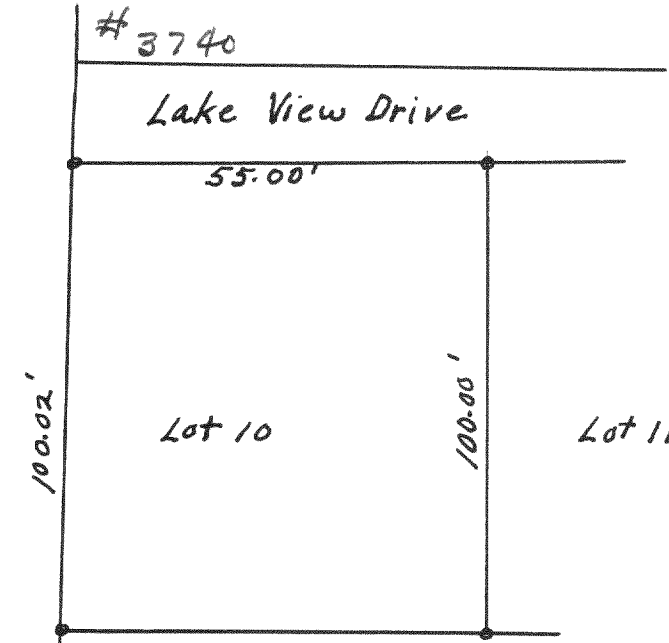

3739

Survey in the SE 1/4 SW 1/4 Sec 28, T 4 N, R 16 E, Wal. Co. Wisc.

Lloyd L. Jensen
County Surveyor

3740

Survey of Lot 10, Edgewater Terrace, T 1 N, R 17 E, Wal. Co. Wisc.

Lloyd L. Jensen
County Surveyor

3741

Survey in NW 1/4 NW 1/4 Fractional Sec 4, T 1 N, R 17 E Wal. Co. Wisc.

Lloyd L. Jensen
County Surveyor

3742

Survey of Lot 19, Thansland, Sec 35, T 4 N, R 16 E Wal. Co. Wisc.

Lloyd L. Jensen
County Surveyor

3744

Survey in SE 1/4 Sec 11, T 1 N, R 17 E, Wal. Co. Wisc.

Lloyd L. Jensen
County Surveyor

3745

Survey of Lot 6, Bk 23 Sunset Hills Subd, T 1 N, R 17 E, Wal. Co. Wisc.

Lloyd L. Jensen
County Surveyor

3746

Survey in NE 1/4 Sec 18, T 1 N, R 17 E, Wal. Co. Wisc.

Lloyd L. Jensen
County Surveyor

3743

Survey of Lot 118, Lake Geneva Beach Subd, SW 1/4 Sec, 11, T 1 N, R 17 E Wal. Co. Wisc.

Lloyd L. Jensen
County Surveyor