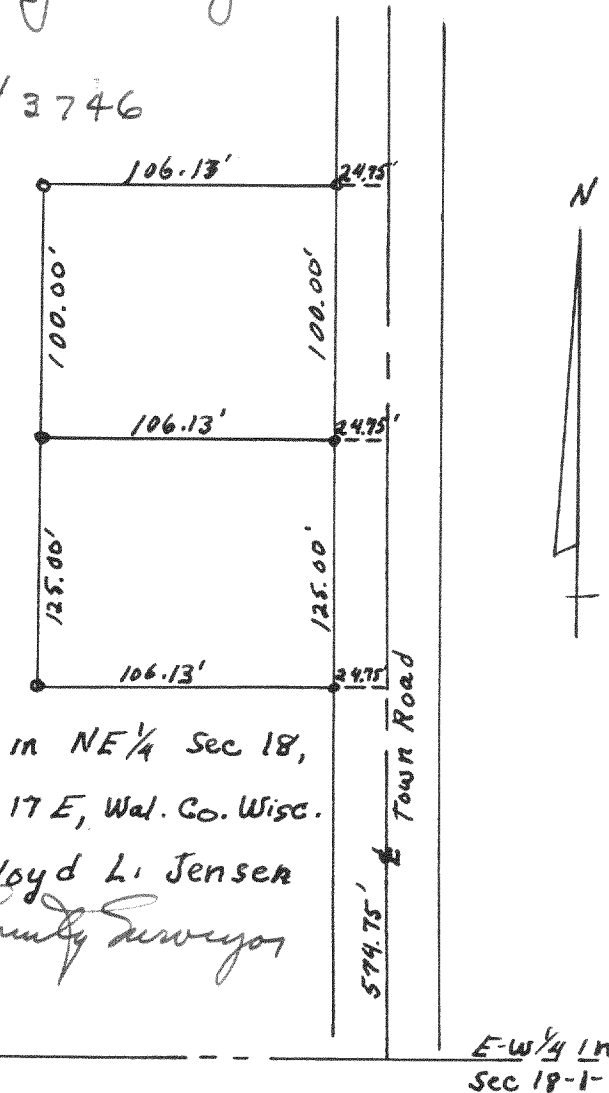

3739

Survey in the SE 1/4 SW 1/4 Sec 28, T 4 N, R 16 E, Wal. Co. Wisc.

Lloyd L. Jensen
County Surveyor

3740

Survey of Lot 10, Edgewater Terrace, T 1 N, R 17 E, Wal. Co. Wisc.

Lloyd L. Jensen
County Surveyor

3741

Survey in NW 1/4 NW 1/4 Fractional Sec 4, T 1 N, R 17 E Wal. Co. Wisc.

Lloyd L. Jensen
County Surveyor

3742

Survey of Lot 19, Thansland, Sec 35, T 4 N, R 16 E Wal. Co. Wisc.

Lloyd L. Jensen
County Surveyor

3744

Survey in SE 1/4 Sec 11, T 1 N, R 17 E, Wal. Co. Wisc.

Lloyd L. Jensen
County Surveyor

3745

Survey of Lot 6, Bk 23 Sunset Hills Subd, T 1 N, R 17 E, Wal. Co. Wisc.

Lloyd L. Jensen
County Surveyor

3746

Survey in NE 1/4 Sec 18, T 1 N, R 17 E, Wal. Co. Wisc.

Lloyd L. Jensen
County Surveyor

3743

Survey of Lot 118, Lake Geneva Beach Subd, SW 1/4 Sec, 11, T 1 N, R 17 E Wal. Co. Wisc.

Lloyd L. Jensen
County Surveyor