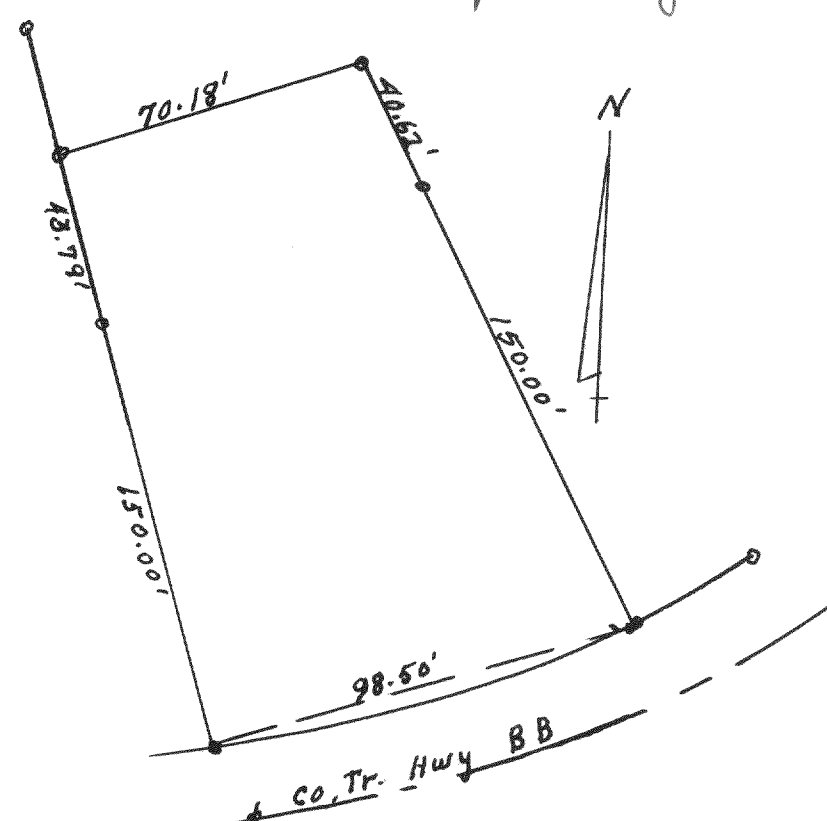

3739

Survey in the SE 1/4 SW 1/4 Sec 28, T 4 N, R 16 E, Wal. Co. Wisc.

Lloyd L. Jensen
County Surveyor

3740

Survey of Lot 10, Edgewater Terrace, T 1 N, R 17 E, Wal. Co. Wisc.

Lloyd L. Jensen
County Surveyor

3741

Survey in NW 1/4 NW 1/4 Fractional Sec 4, T 1 N, R 17 E Wal. Co. Wisc.

Lloyd L. Jensen
County Surveyor

3742

Survey of Lot 19, Thansland, Sec 35, T 4 N, R 16 E Wal. Co. Wisc.

Lloyd L. Jensen
County Surveyor

3744

Survey in SE 1/4 Sec 11, T 1 N, R 17 E, Wal. Co. Wisc.

Lloyd L. Jensen
County Surveyor

3745

Survey of Lot 6, Bk 23 Sunset Hills Subd, T 1 N, R 17 E, Wal. Co. Wisc.

Lloyd L. Jensen
County Surveyor

3746

Survey in NE 1/4 Sec 18, T 1 N, R 17 E, Wal. Co. Wisc.

Lloyd L. Jensen
County Surveyor

3743

Survey of Lot 118, Lake Geneva Beach Subd, SW 1/4 Sec, 11, T 1 N, R 17 E Wal. Co. Wisc.

Lloyd L. Jensen
County Surveyor