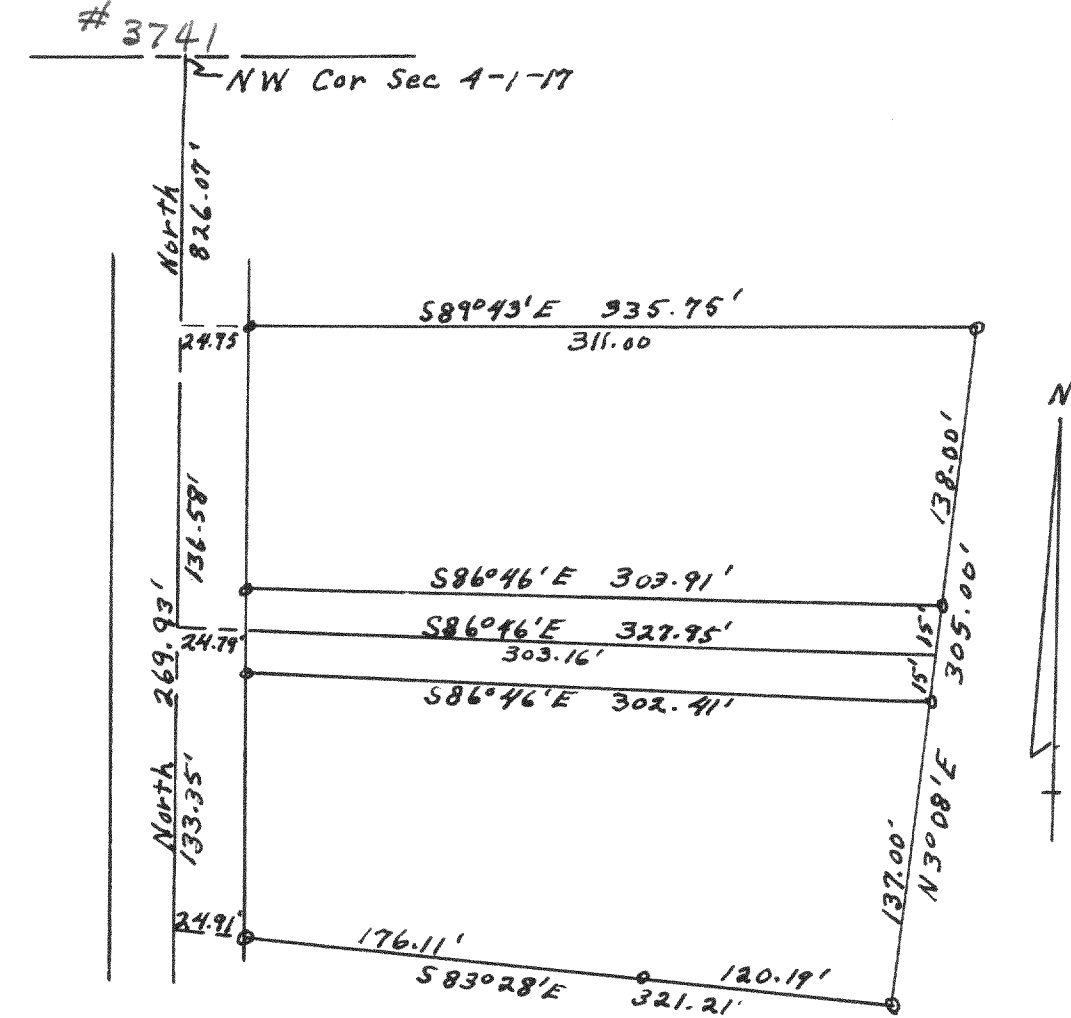

3739

Survey in the SE 1/4 SW 1/4 Sec 28, T 4 N, R 16 E, Wal. Co. Wisc.

Lloyd L. Jensen
County Surveyor

3740

Survey of Lot 10, Edgewater Terrace, T 1 N, R 17 E, Wal. Co. Wisc.

Lloyd L. Jensen
County Surveyor

3741

Survey in NW 1/4 NW 1/4 Fractional Sec 4, T 1 N, R 17 E Wal. Co. Wisc.

Lloyd L. Jensen
County Surveyor

3742

Survey of Lot 19, Thansland, Sec 35, T 4 N, R 16 E Wal. Co. Wisc.

Lloyd L. Jensen
County Surveyor

3744

Survey in SE 1/4 Sec 11, T 1 N, R 17 E, Wal. Co. Wisc.

Lloyd L. Jensen
County Surveyor

3745

Survey of Lot 6, Bk 23 Sunset Hills Subd, T 1 N, R 17 E, Wal. Co. Wisc.

Lloyd L. Jensen
County Surveyor

3746

Survey in NE 1/4 Sec 18, T 1 N, R 17 E, Wal. Co. Wisc.

Lloyd L. Jensen
County Surveyor

3743

Survey of Lot 118, Lake Geneva Beach Subd, SW 1/4 Sec, 11, T 1 N, R 17 E Wal. Co. Wisc.

Lloyd L. Jensen
County Surveyor