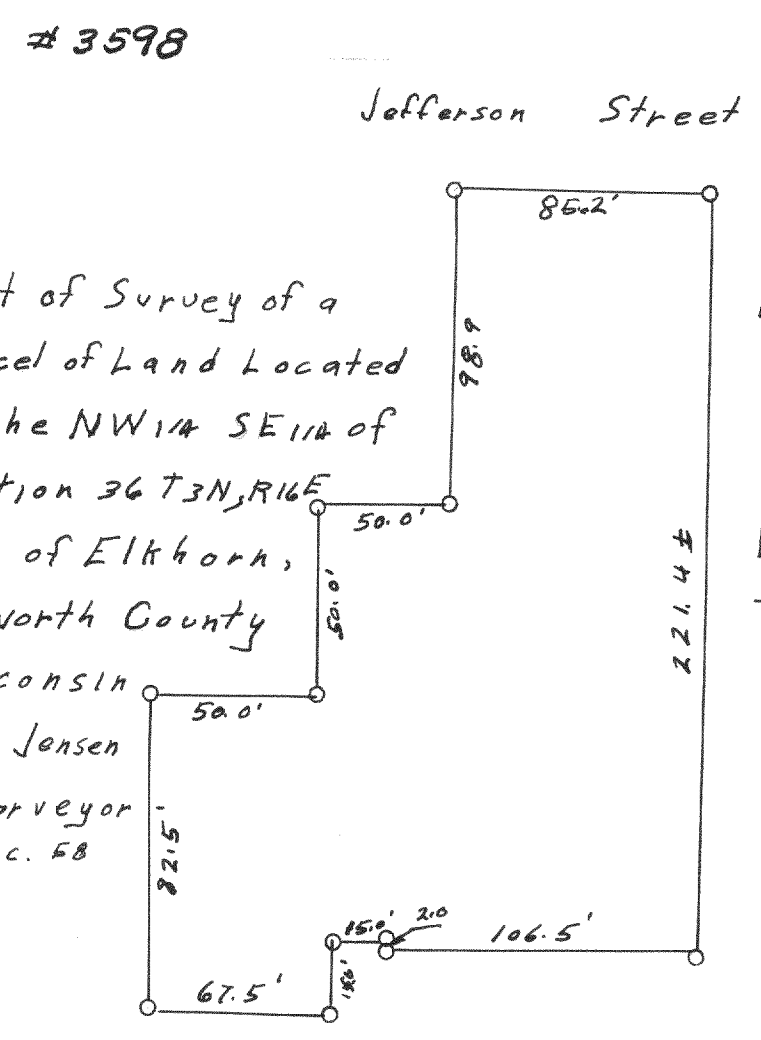

**#3595**  
 Plat of Survey of Lot 21  
 Add. "E" Country Club  
 Estates, Village of Fontana  
 on Geneva Lake, Walworth  
 County Wisconsin  
 Dec 30 58 Lloyd L. Jensen  
 County Surveyor

**#3598**  
 Plat of Survey of a  
 Parcel of Land Located  
 in the NW 1/4 SE 1/4 of  
 Section 36 T3N, R16E  
 City of Elkhorn,  
 Walworth County  
 Wisconsin  
 Lloyd L. Jensen  
 County Surveyor

**#3599**  
 Plat of Survey of A  
 Parcel of Land Located  
 in the West 1/2 of Sec.  
 30, T2N, R18E,  
 Walworth County  
 Wisconsin Nov. 58  
 Lloyd L. Jensen  
 County Surveyor

**#3596**  
 Plat of Survey of Lot  
 24 Add. "E" to Country Club  
 Estates Located in the Village  
 of Fontana - on Geneva Lake  
 Walworth County Wisconsin  
 Dec. 14 58 Lloyd L. Jensen  
 County Surveyor

**#3600**  
 Plat of Survey of Lot 3  
 Forest Rest Subd.  
 Located in Sec. 27 T1N, R17E  
 Walworth County Wisconsin  
 Nov. 58 Lloyd L. Jensen  
 County Surveyor

**#3597**  
 Plat of Survey of Lot 3 Block "E"  
 Unit 3 of Country Club Estates  
 Located in the Village of Fontana  
 on Geneva Lake, Walworth County  
 Wisconsin  
 Dec. 58 Lloyd L. Jensen #3601  
 County Surveyor

**#3601**  
 Plat of Survey of Lot 11  
 of the Birches First Add.  
 Town of Linn, Walworth  
 County Wisconsin  
 395.87' Jan 59  
 190.83'  
 Lloyd L. Jensen  
 County Surveyor