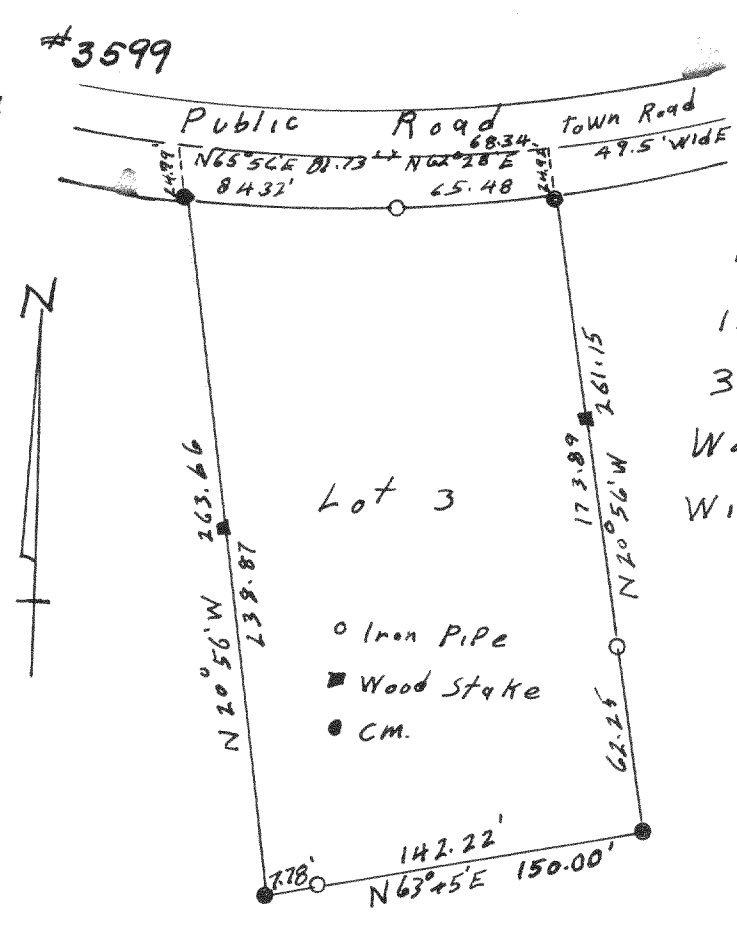

**#3595**  
 Plat of Survey of Lot 21  
 Add. "E" Country Club  
 Estates, Village of Fontana  
 on Geneva Lake, Walworth  
 County Wisconsin  
 Dec 30 58 Lloyd L. Jensen  
 County Surveyor

**#3598**  
 Plat of Survey of a  
 Parcel of Land Located  
 in the NW 1/4 SE 1/4 of  
 Section 36 T3N, R16E  
 City of Elkhorn,  
 Walworth County  
 Wisconsin  
 Lloyd L. Jensen  
 County Surveyor

**#3599**  
 Plat of Survey of A  
 Parcel of Land Located  
 in the West 1/2 of Sec.  
 30, T2N, R18E,  
 Walworth County  
 Wisconsin Nov. 58  
 Lloyd L. Jensen  
 County Surveyor

**#3596**  
 Plat of Survey of Lot  
 24 Add. "E" to Country Club  
 Estates Located in the Village  
 of Fontana - on Geneva Lake  
 Walworth County Wisconsin  
 Dec. 14 58 Lloyd L. Jensen  
 County Surveyor

**#3600**  
 Plat of Survey of Lot 3  
 Forest Rest Subd.  
 Located in Sec. 27 T1N, R17E  
 Walworth County Wisconsin  
 Nov. 58 Lloyd L. Jensen  
 County Surveyor

**#3597**  
 Plat of Survey of Lot 3 Block "E"  
 Unit 3 of Country Club Estates  
 Located in the Village of Fontana  
 on Geneva Lake, Walworth County  
 Wisconsin  
 Dec. 58 Lloyd L. Jensen #3601  
 County Surveyor

**#3601**  
 Plat of Survey of Lot 11  
 of the Birches First Add.  
 Town of Linn, Walworth  
 County Wisconsin  
 395.87' Jan 59  
 190.83'  
 Lloyd L. Jensen  
 County Surveyor