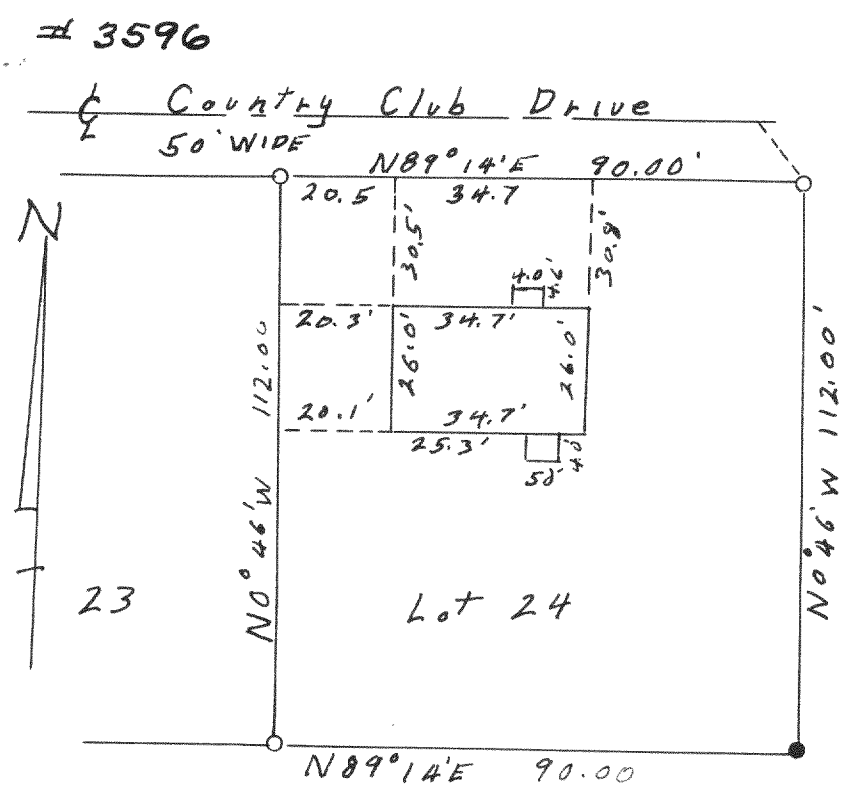

**#3595**  
 Plat of Survey of Lot 21  
 Add. "E" Country Club  
 Estates, Village of Fontana  
 on Geneva Lake, Walworth  
 County Wisconsin  
 Dec 30 58 Lloyd L. Jensen  
 County Surveyor

**#3598**  
 Plat of Survey of a  
 Parcel of Land Located  
 in the NW 1/4 SE 1/4 of  
 Section 36 T3N, R16E  
 City of Elkhorn,  
 Walworth County  
 Wisconsin  
 Lloyd L. Jensen  
 County Surveyor

**#3599**  
 Plat of Survey of A  
 Parcel of Land Located  
 in the West 1/2 of Sec.  
 30, T2N, R18E,  
 Walworth County  
 Wisconsin Nov. 58  
 Lloyd L. Jensen  
 County Surveyor

**#3596**  
 Plat of Survey of Lot  
 24 Add. "E" to Country Club  
 Estates Located in the Village  
 of Fontana - on Geneva Lake  
 Walworth County Wisconsin  
 Dec. 14 58 Lloyd L. Jensen  
 County Surveyor

**#3600**  
 Plat of Survey of Lot 3  
 Forest Rest Subd.  
 Located in Sec. 27 T1N, R17E  
 Walworth County Wisconsin  
 Nov. 58 Lloyd L. Jensen  
 County Surveyor

**#3597**  
 Plat of Survey of Lot 3 Block "E"  
 Unit 3 of Country Club Estates  
 Located in the Village of Fontana  
 on Geneva Lake, Walworth County  
 Wisconsin  
 Dec. 58 Lloyd L. Jensen #3601  
 County Surveyor

**#3601**  
 Plat of Survey of Lot 11  
 of the Birches First Add.  
 Town of Linn, Walworth  
 County Wisconsin  
 395.87' Jan 59  
 190.83'  
 Lloyd L. Jensen  
 County Surveyor