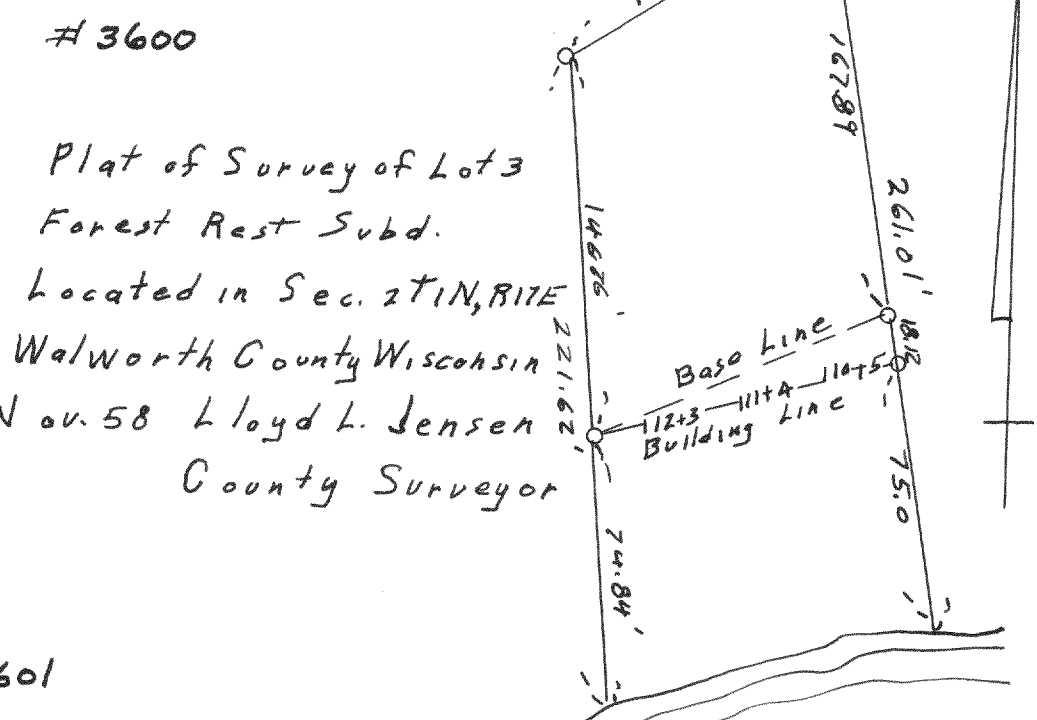

**#3595**  
 Plat of Survey of Lot 21  
 Add. "E" Country Club  
 Estates, Village of Fontana  
 on Geneva Lake, Walworth  
 County Wisconsin  
 Dec 30 58 Lloyd L. Jensen  
 County Surveyor

**#3598**  
 Plat of Survey of a  
 Parcel of Land Located  
 in the NW 1/4 SE 1/4 of  
 Section 36 T3N, R16E  
 City of Elkhorn,  
 Walworth County  
 Wisconsin  
 Lloyd L. Jensen  
 County Surveyor

**#3599**  
 Plat of Survey of A  
 Parcel of Land Located  
 in the West 1/2 of Sec.  
 30, T2N, R18E,  
 Walworth County  
 Wisconsin Nov. 58  
 Lloyd L. Jensen  
 County Surveyor

**#3596**  
 Plat of Survey of Lot  
 24 Add. "E" to Country Club  
 Estates Located in the Village  
 of Fontana - on Geneva Lake  
 Walworth County Wisconsin  
 Dec. 14 58 Lloyd L. Jensen  
 County Surveyor

**#3600**  
 Plat of Survey of Lot 3  
 Forest Rest Subd.  
 Located in Sec. 27 T1N, R17E  
 Walworth County Wisconsin  
 Nov. 58 Lloyd L. Jensen  
 County Surveyor

**#3597**  
 Plat of Survey of Lot 3 Block "E"  
 Unit 3 of Country Club Estates  
 Located in the Village of Fontana  
 on Geneva Lake, Walworth County  
 Wisconsin  
 Dec. 58 Lloyd L. Jensen #3601  
 County Surveyor

**#3601**  
 Plat of Survey of Lot 11  
 of the Birches First Add.  
 Town of Linn, Walworth  
 County Wisconsin  
 395.87' Jan 59  
 190.83'  
 Lloyd L. Jensen  
 County Surveyor