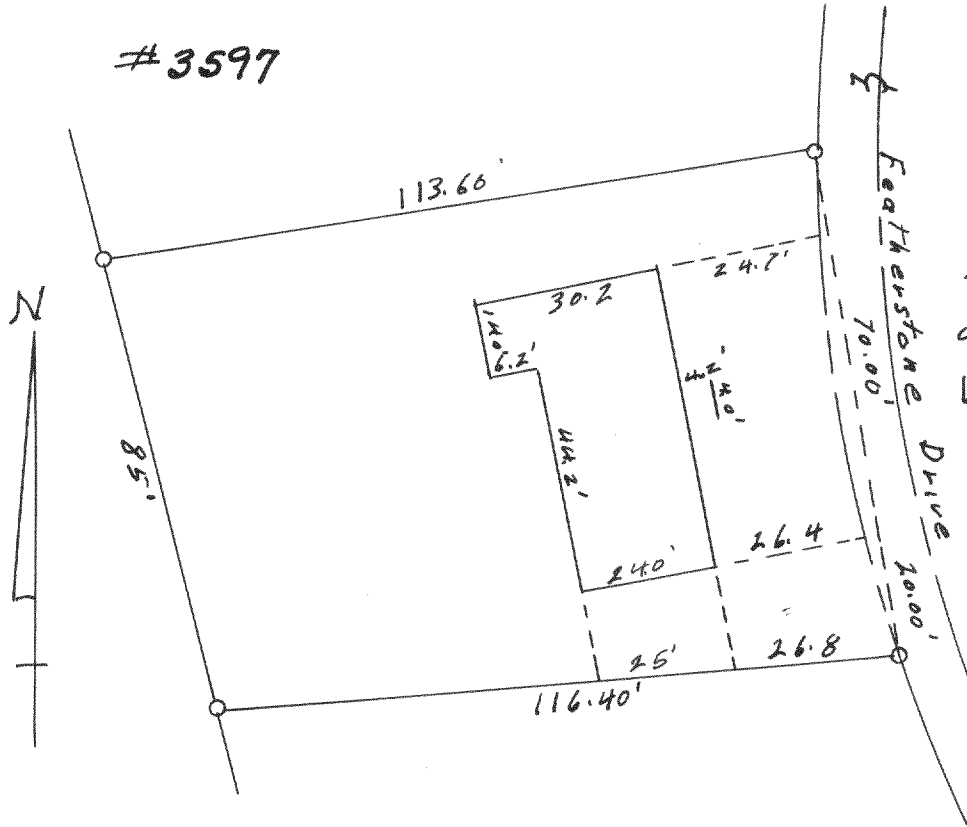

**#3595**  
 Plat of Survey of Lot 21  
 Add. "E" Country Club  
 Estates, Village of Fontana  
 on Geneva Lake, Walworth  
 County Wisconsin  
 Dec 30 58 Lloyd L. Jensen  
 County Surveyor

**#3598**  
 Plat of Survey of a  
 Parcel of Land Located  
 in the NW 1/4 SE 1/4 of  
 Section 36 T3N, R16E  
 City of Elkhorn,  
 Walworth County  
 Wisconsin  
 Lloyd L. Jensen  
 County Surveyor

**#3599**  
 Plat of Survey of A  
 Parcel of Land Located  
 in the West 1/2 of Sec.  
 30, T2N, R18E,  
 Walworth County  
 Wisconsin Nov. 58  
 Lloyd L. Jensen  
 County Surveyor

**#3596**  
 Plat of Survey of Lot  
 24 Add. "E" to Country Club  
 Estates Located in the Village  
 of Fontana - on Geneva Lake  
 Walworth County Wisconsin  
 Dec. 14 58 Lloyd L. Jensen  
 County Surveyor

**#3600**  
 Plat of Survey of Lot 3  
 Forest Rest Subd.  
 Located in Sec. 27 T1N, R17E  
 Walworth County Wisconsin  
 Nov. 58 Lloyd L. Jensen  
 County Surveyor

**#3597**  
 Plat of Survey of Lot 3 Block "E"  
 Unit 3 of Country Club Estates  
 Located in the Village of Fontana  
 on Geneva Lake, Walworth County  
 Wisconsin  
 Dec. 58 Lloyd L. Jensen #3601  
 County Surveyor

**#3601**  
 Plat of Survey of Lot 11  
 of the Birches First Add.  
 Town of Linn, Walworth  
 County Wisconsin  
 395.87' Jan 59  
 190.83'  
 Lloyd L. Jensen  
 County Surveyor