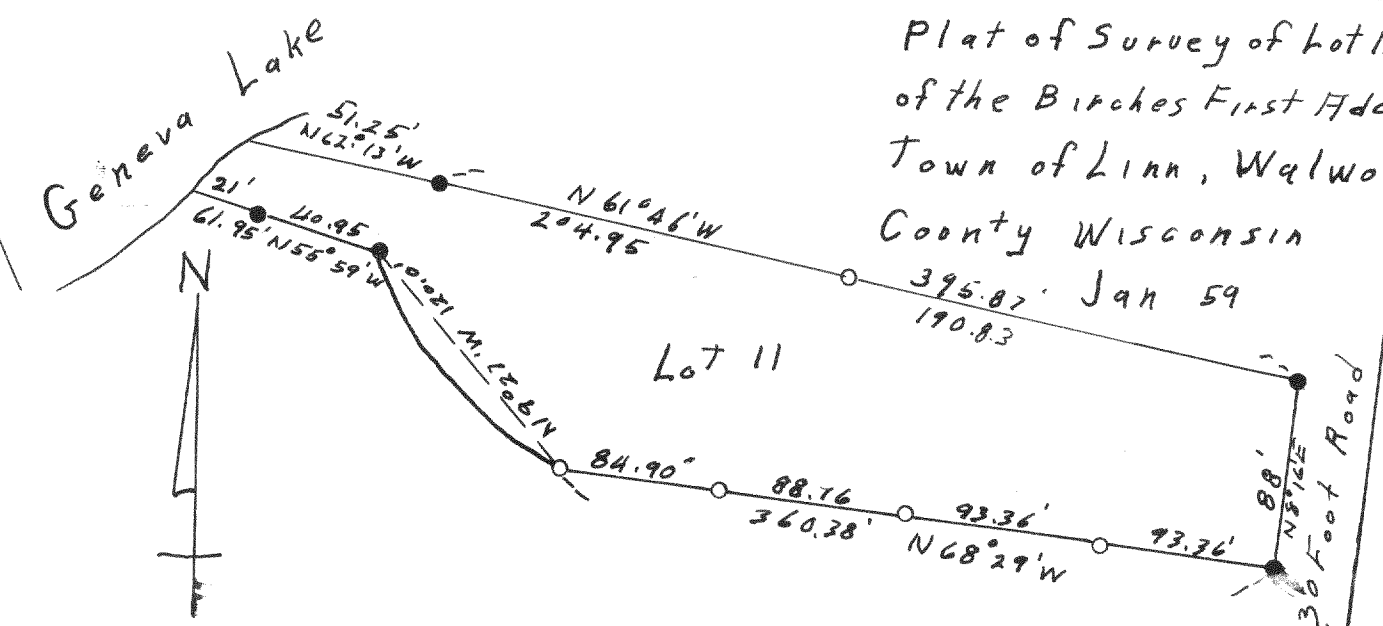

**#3595**  
 Plat of Survey of Lot 21  
 Add. "E" Country Club  
 Estates, Village of Fontana  
 on Geneva Lake, Walworth  
 County Wisconsin  
 Dec 30 58 Lloyd L. Jensen  
 County Surveyor

**#3598**  
 Plat of Survey of a  
 Parcel of Land Located  
 in the NW 1/4 SE 1/4 of  
 Section 36 T3N, R16E  
 City of Elkhorn,  
 Walworth County  
 Wisconsin  
 Lloyd L. Jensen  
 County Surveyor

**#3599**  
 Plat of Survey of A  
 Parcel of Land Located  
 in the West 1/2 of Sec.  
 30, T2N, R18E,  
 Walworth County  
 Wisconsin Nov. 58  
 Lloyd L. Jensen  
 County Surveyor

**#3596**  
 Plat of Survey of Lot  
 24 Add. "E" to Country Club  
 Estates Located in the Village  
 of Fontana - on Geneva Lake  
 Walworth County Wisconsin  
 Dec. 14 58 Lloyd L. Jensen  
 County Surveyor

**#3600**  
 Plat of Survey of Lot 3  
 Forest Rest Subd.  
 Located in Sec. 27 T1N, R17E  
 Walworth County Wisconsin  
 Nov. 58 Lloyd L. Jensen  
 County Surveyor

**#3597**  
 Plat of Survey of Lot 3 Block "E"  
 Unit 3 of Country Club Estates  
 Located in the Village of Fontana  
 on Geneva Lake, Walworth County  
 Wisconsin  
 Dec. 58 Lloyd L. Jensen #3601  
 County Surveyor

**#3601**  
 Plat of Survey of Lot 11  
 of the Birches First Add.  
 Town of Linn, Walworth  
 County Wisconsin  
 395.87' Jan 59  
 190.83'  
 Lloyd L. Jensen  
 County Surveyor