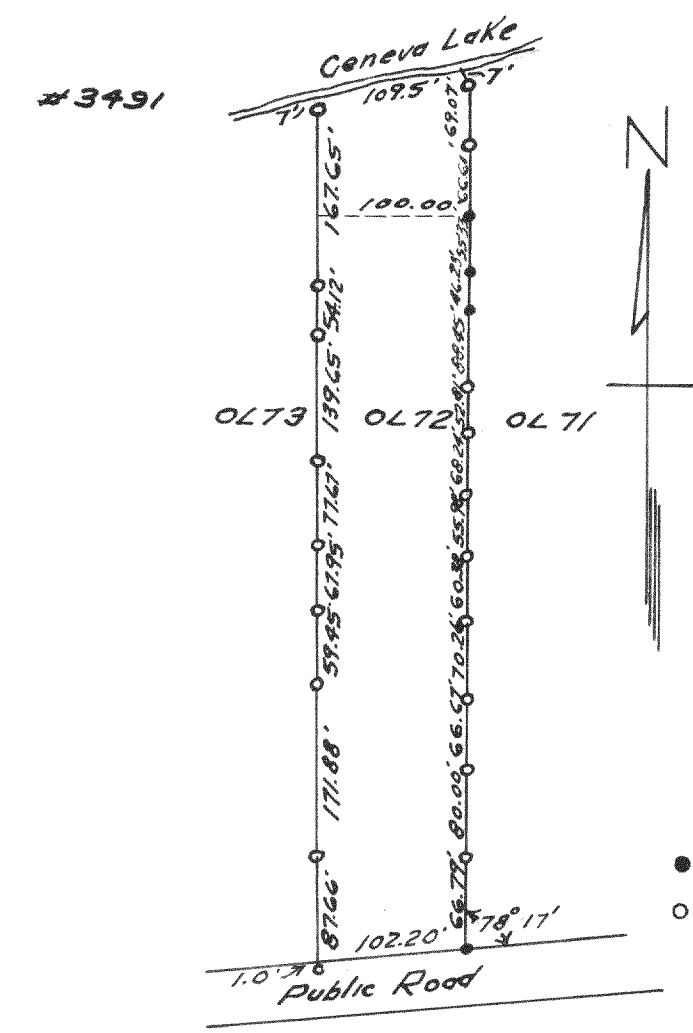

3788
 Plat of Survey of Lots 2,3,4,5,12,13, & 14
 of Ingleside point in the SE 1/4 of Section
 26, T4N, R16E, Walworth County
 Wisconsin, May, 1957
 Lloyd L. Jensen
 County Surveyor

Plat of Survey of Lot 13 Addition No. 1,
 Country Club Estates, Village of
 Fontana on Geneva Lake, Walworth
 County, Wisconsin May, 1957 Lloyd L. Jensen
 County Surveyor

Plat of Survey of parcel of
 land located in the SW 1/4 of
 Section 14, T1N, R16E, Village
 of Fontana - on - Geneva Lake
 Walworth County, Wisconsin
 March, 1957 Lloyd L. Jensen
 County Surveyor

Addition "C" to
 Country Club Estates

Plat of Survey of o.L. 72 in the
 Village of Fontana on Lake
 Geneva, Walworth County,
 Wisconsin. Sept. 1957
 Lloyd L. Jensen
 County Surveyor

● Concrete Monument
 ○ Iron pipe