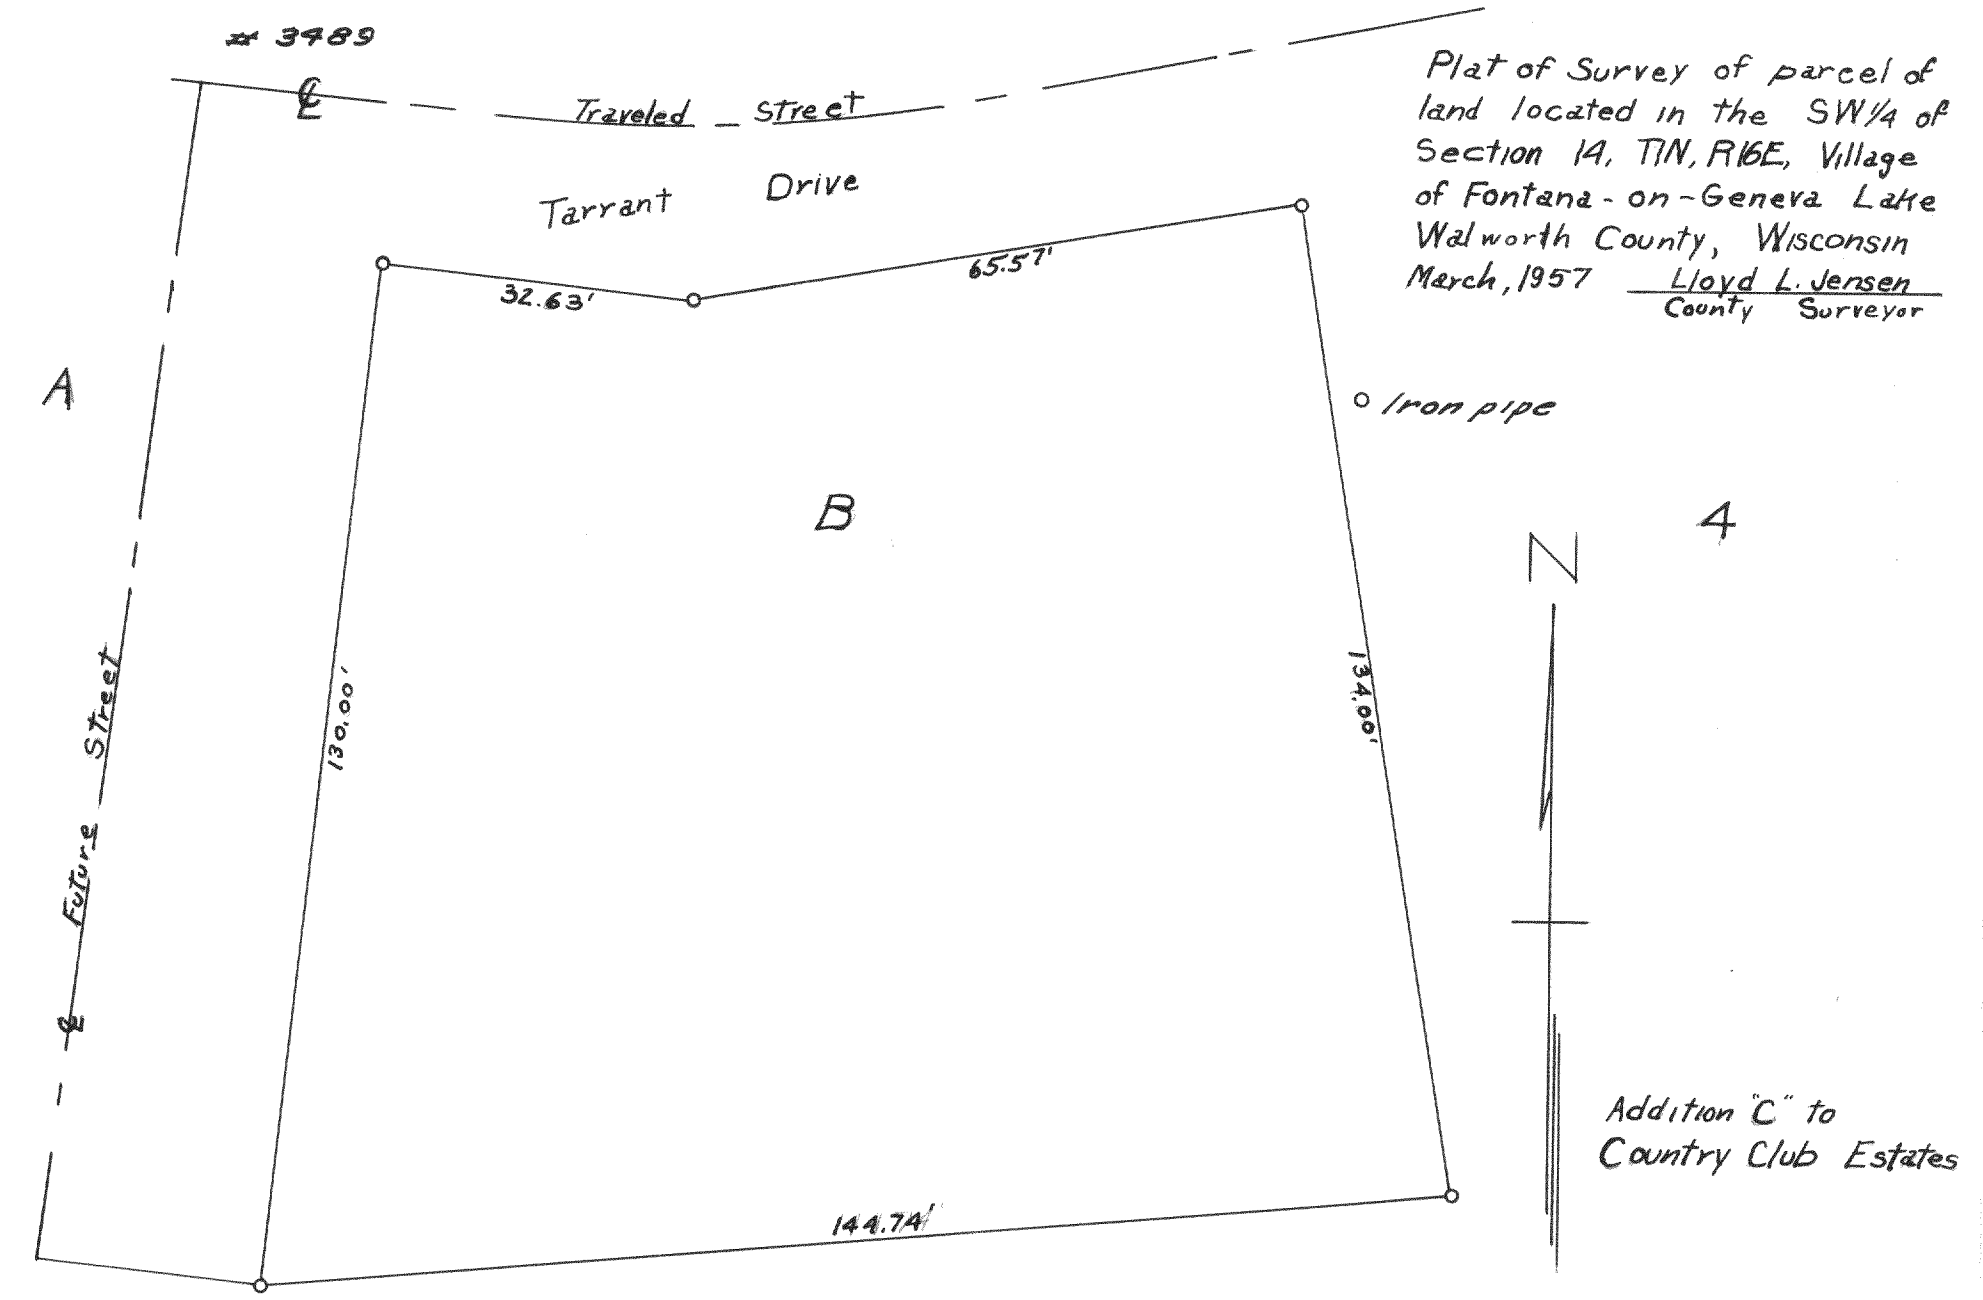

3788
 Plat of Survey of Lots 2,3,4,5,12,13, & 14
 of Ingleside point in the SE 1/4 of Section
 26, T4N, R16E, Walworth County
 Wisconsin, May, 1957
 Lloyd L. Jensen
 County Surveyor

Plat of Survey of Lot 13 Addition No. 1,
 Country Club Estates, Village of
 Fontana on Geneva Lake, Walworth
 County, Wisconsin May, 1957 Lloyd L. Jensen
 County Surveyor

Plat of Survey of parcel of
 land located in the SW 1/4 of
 Section 14, T1N, R16E, Village
 of Fontana - on - Geneva Lake
 Walworth County, Wisconsin
 March, 1957 Lloyd L. Jensen
 County Surveyor

Addition "C" to
 Country Club Estates

Plat of Survey of o.L. 72 in the
 Village of Fontana on Lake
 Geneva, Walworth County,
 Wisconsin. Sept. 1957
 Lloyd L. Jensen
 County Surveyor

● Concrete Monument
 ○ Iron pipe