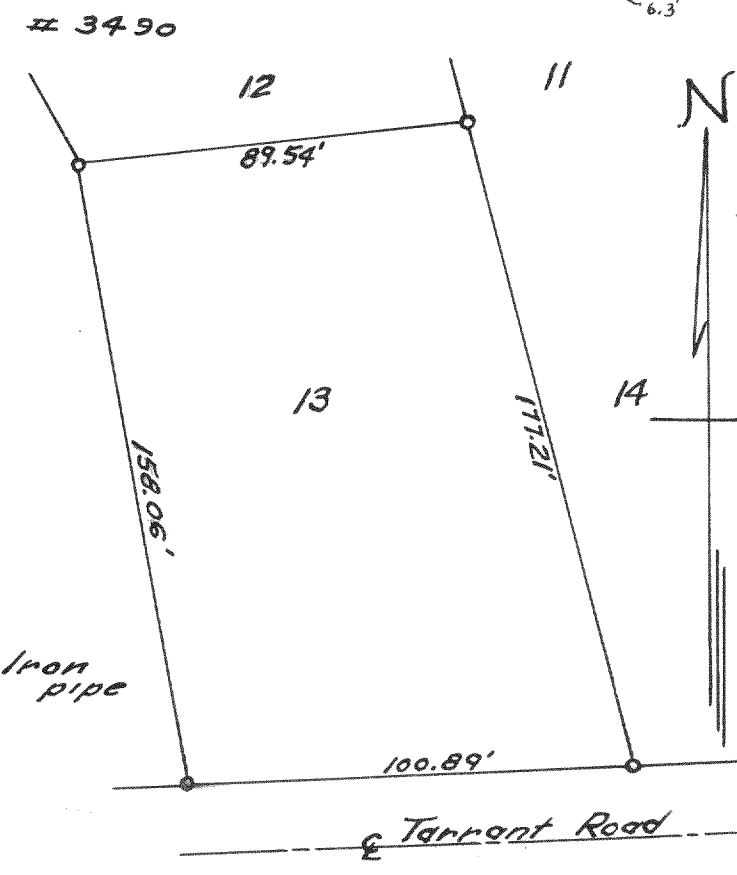

3788
 Plat of Survey of Lots 2,3,4,5,12,13, & 14
 of Ingleside point in the SE 1/4 of Section
 26, T4N, R16E, Walworth County
 Wisconsin, May, 1957
 Lloyd L. Jensen
 County Surveyor

Plat of Survey of Lot 13 Addition No. 1,
 Country Club Estates, Village of
 Fontana on Geneva Lake, Walworth
 County, Wisconsin May, 1957 Lloyd L. Jensen
 County Surveyor

Plat of Survey of parcel of
 land located in the SW 1/4 of
 Section 14, T1N, R16E, Village
 of Fontana - on - Geneva Lake
 Walworth County, Wisconsin
 March, 1957 Lloyd L. Jensen
 County Surveyor

Addition "C" to
 Country Club Estates

Plat of Survey of o.L. 72 in the
 Village of Fontana on Lake
 Geneva, Walworth County,
 Wisconsin. Sept. 1957
 Lloyd L. Jensen
 County Surveyor

● Concrete Monument
 ○ Iron pipe