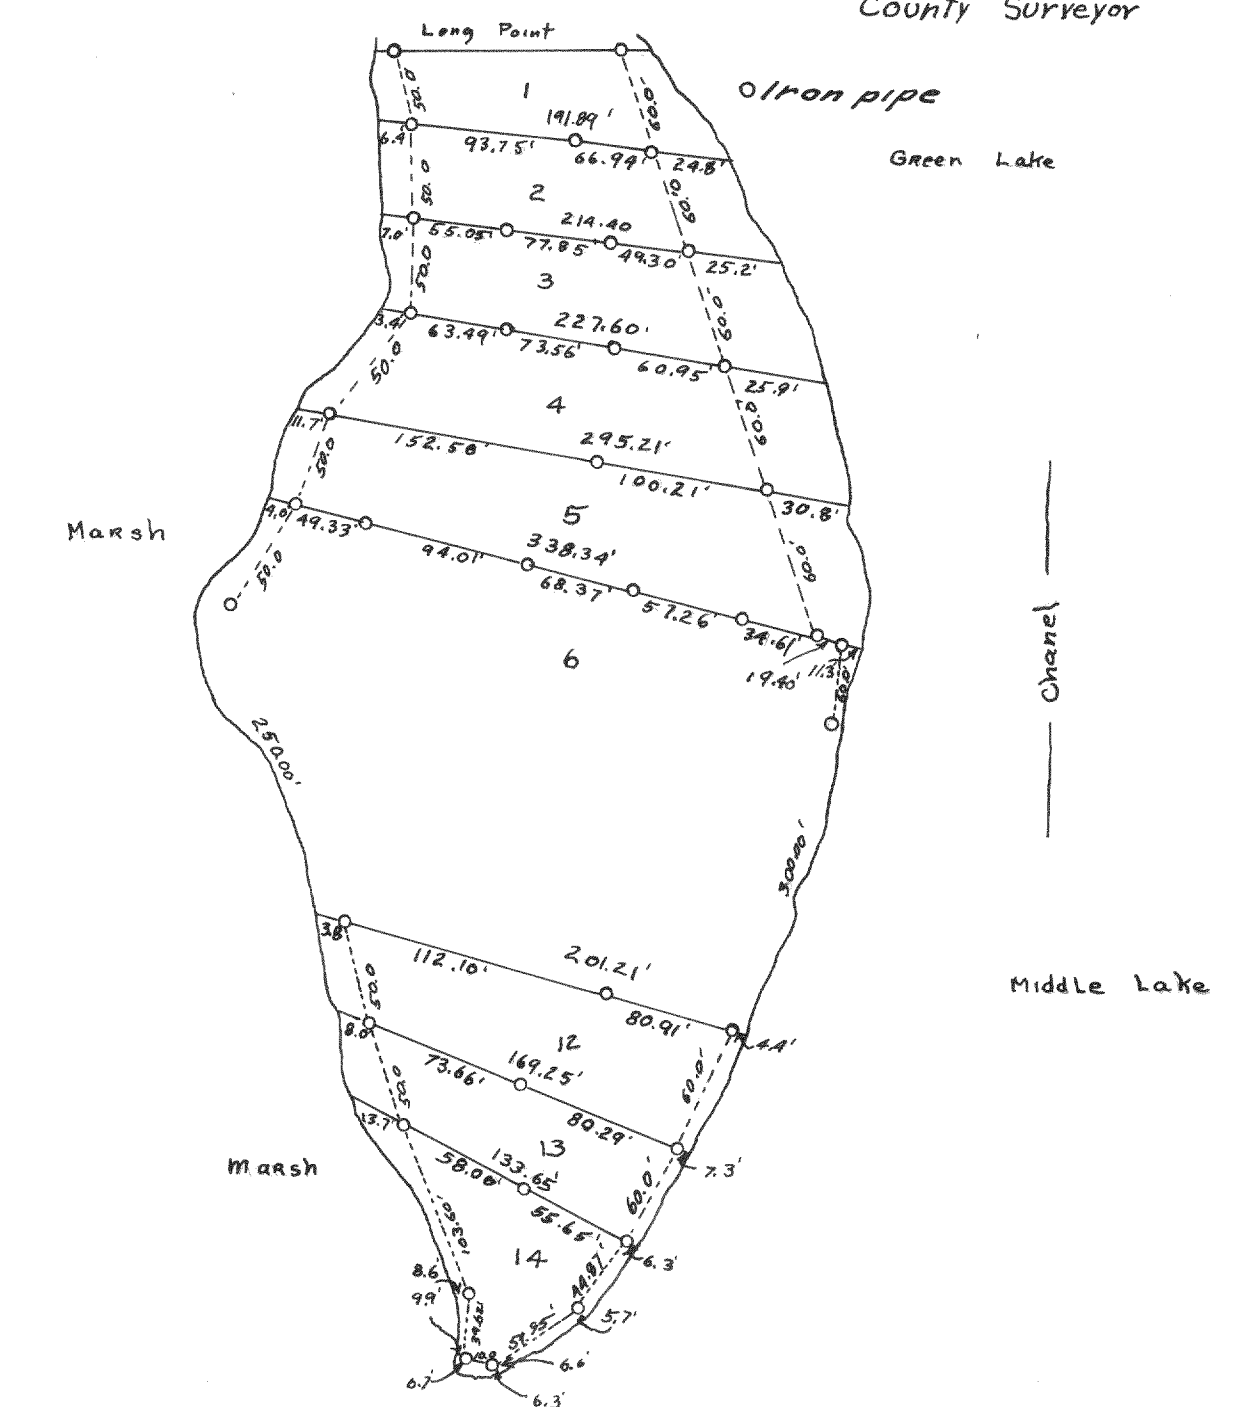

3788
 Plat of Survey of Lots 2,3,4,5,12,13, & 14
 of Ingleside point in the SE 1/4 of Section
 26, T4N, R16E, Walworth County
 Wisconsin, May, 1957
 Lloyd L. Jensen
 County Surveyor

Plat of Survey of Lot 13 Addition No. 1,
 Country Club Estates, Village of
 Fontana on Geneva Lake, Walworth
 County, Wisconsin May, 1957 Lloyd L. Jensen
 County Surveyor

Plat of Survey of parcel of
 land located in the SW 1/4 of
 Section 14, T1N, R16E, Village
 of Fontana - on - Geneva Lake
 Walworth County, Wisconsin
 March, 1957 Lloyd L. Jensen
 County Surveyor

Addition "C" to
 Country Club Estates

Plat of Survey of o.L. 72 in the
 Village of Fontana on Lake
 Geneva, Walworth County,
 Wisconsin. Sept. 1957
 Lloyd L. Jensen
 County Surveyor

● Concrete Monument
 ○ Iron pipe