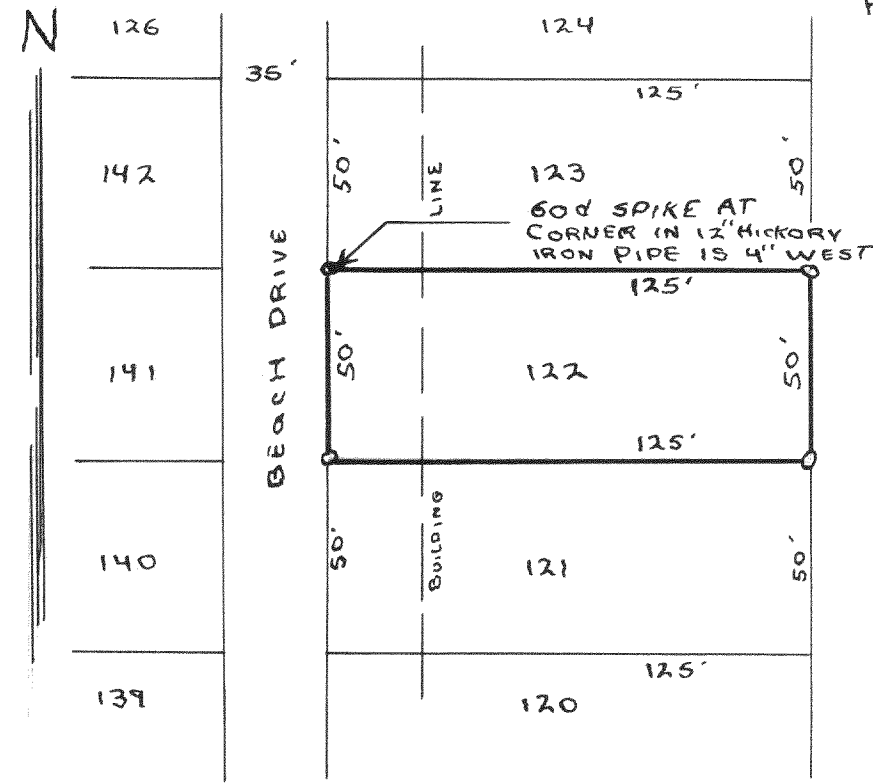

#3159

PLAT OF SURVEY OF LOT 122
OF LAKE GENEVA BEACH
LOCATED IN T1N R17E OF
WALWORTH COUNTY, WISCONSIN
OCT 1956 LLOYD L JENSEN
SURVEYOR

#3160

PLAT OF SURVEY OF LOT
10 OF ADDITION E TO THE
COUNTRY CLUB ESTATES, IN THE
VILLAGE OF FONTANA-ON
GENEVA LAKE, WALWORTH
COUNTY, WISCONSIN
DEC, 1956 LLOYD L JENSEN
SURVEYOR

PLAT OF SURVEY OF LOT 28
OF ORIGINAL PLAT OF CEDAR
POINT PARK LOCATED IN VILLAGE
OF WILLIAMS BAY WALWORTH
COUNTY, WISCONSIN
NOV 26, 1956

LLOYD L JENSEN
SURVEYOR

#3161

PLAT OF SURVEY OF LOTS 4079-4086,
BLOCK 70, LAKE COMO BEACH SUB.
T2N, R17E GENEVA TWP, WALWORTH
COUNTY, WISCONSIN
DEC. 1956 LLOYD L JENSEN
SURVEYOR