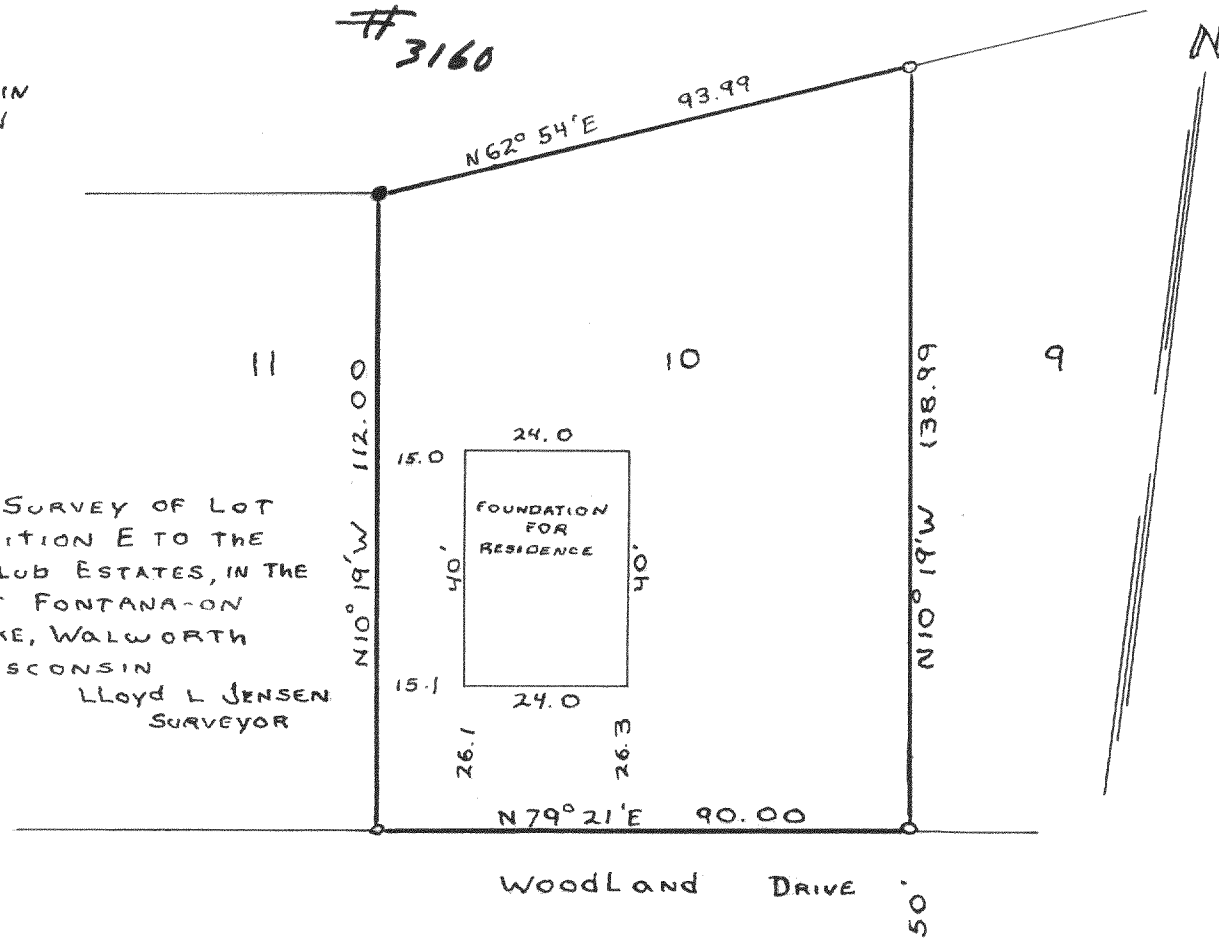

#3159

PLAT OF SURVEY OF LOT 122
OF LAKE GENEVA BEACH
LOCATED IN T1N R17E OF
WALWORTH COUNTY, WISCONSIN
OCT 1956 LLOYD L JENSEN
SURVEYOR

#3160

PLAT OF SURVEY OF LOT
10 OF ADDITION E TO THE
COUNTRY CLUB ESTATES, IN THE
VILLAGE OF FONTANA-ON
GENEVA LAKE, WALWORTH
COUNTY, WISCONSIN
DEC, 1956 LLOYD L JENSEN
SURVEYOR

PLAT OF SURVEY OF LOT 28
OF ORIGINAL PLAT OF CEDAR
POINT PARK LOCATED IN VILLAGE
OF WILLIAMS BAY WALWORTH
COUNTY, WISCONSIN
NOV 26, 1956

LLOYD L JENSEN
SURVEYOR

#3161

PLAT OF SURVEY OF LOTS 4079-4086,
BLOCK 70, LAKE COMO BEACH SUB.
T2N, R17E GENEVA TWP, WALWORTH
COUNTY, WISCONSIN
DEC. 1956 LLOYD L JENSEN
SURVEYOR