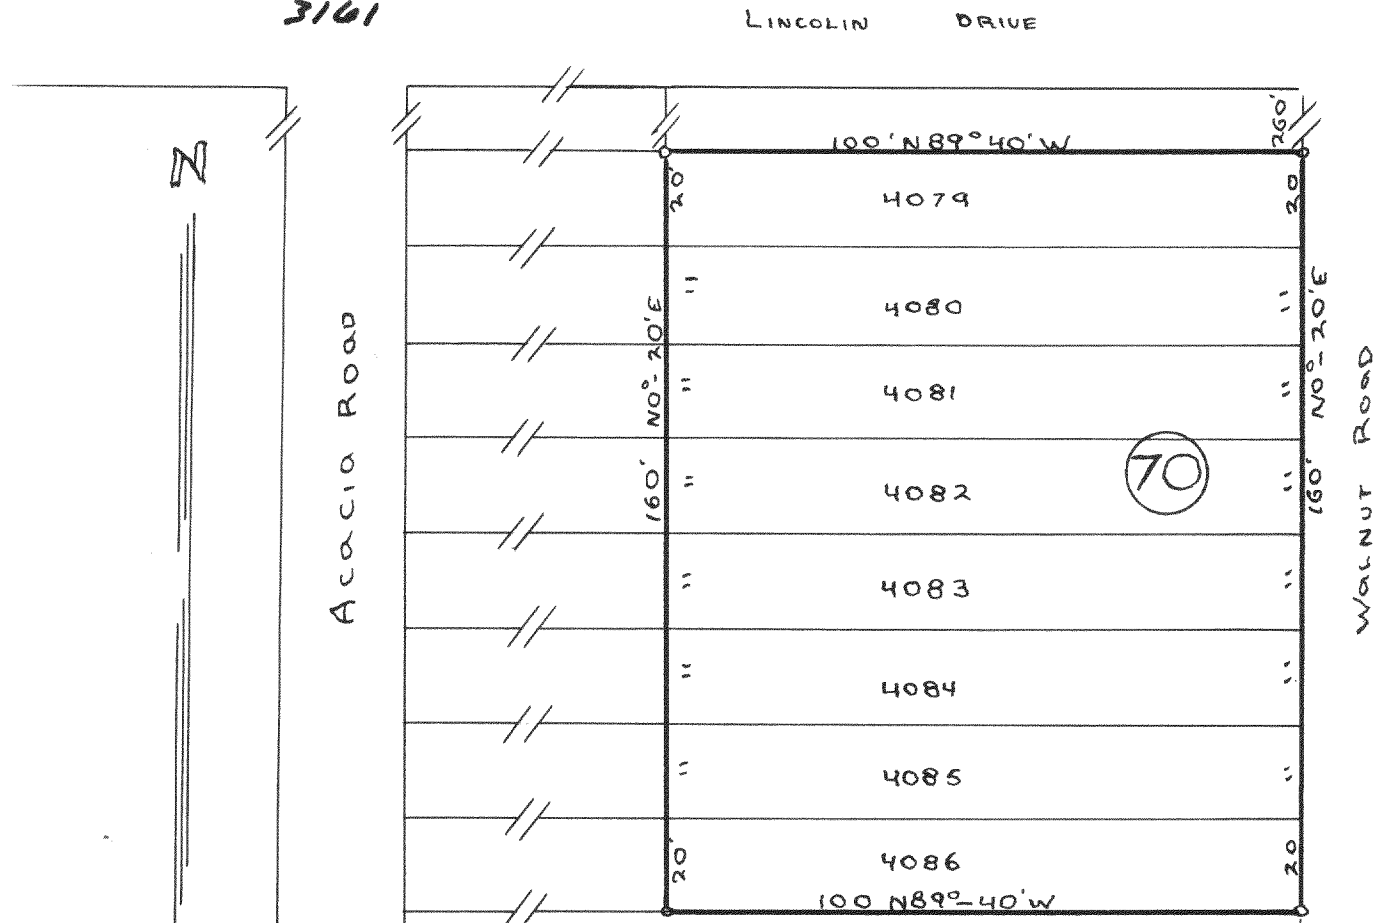

#3159

PLAT OF SURVEY OF LOT 122
OF LAKE GENEVA BEACH
LOCATED IN T1N R17E OF
WALWORTH COUNTY, WISCONSIN
OCT 1956 LLOYD L JENSEN
SURVEYOR

#3160

PLAT OF SURVEY OF LOT
10 OF ADDITION E TO THE
COUNTRY CLUB ESTATES, IN THE
VILLAGE OF FONTANA-ON
GENEVA LAKE, WALWORTH
COUNTY, WISCONSIN
DEC, 1956 LLOYD L JENSEN
SURVEYOR

PLAT OF SURVEY OF LOT 28
OF ORIGINAL PLAT OF CEDAR
POINT PARK LOCATED IN VILLAGE
OF WILLIAMS BAY WALWORTH
COUNTY, WISCONSIN
NOV 26, 1956

LLOYD L JENSEN
SURVEYOR

#3161

PLAT OF SURVEY OF LOTS 4079-4086,
BLOCK 70, LAKE COMO BEACH SUB.
T2N, R17E GENEVA TWP, WALWORTH
COUNTY, WISCONSIN
DEC. 1956 LLOYD L JENSEN
SURVEYOR