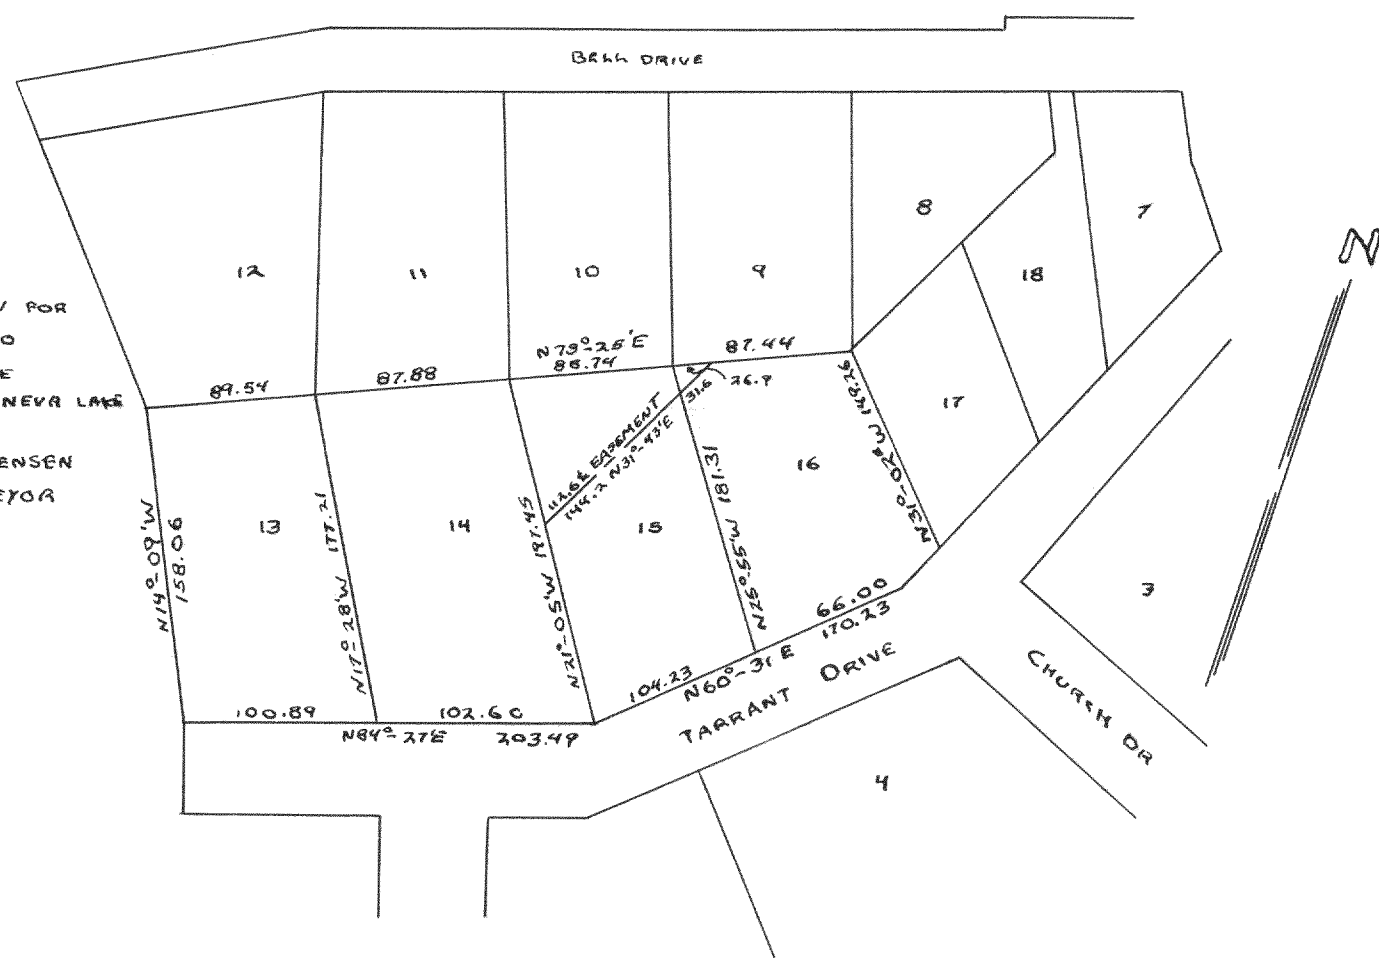

PLAT OF SURVEY OF LOTS 33 & 34 BLOCK 107  
 LAKE WANDA WEGA SUBDIVISION WALWORTH COUNTY  
 WISCONSIN  
 NOV. 1956  
 LLOYD L. JENSEN  
 SURVEYOR

#3107

PLAT OF SURVEY OF LAKE VIEW FOR  
 LOT 14 OF ADDITION NO. 2 TO  
 COUNTRY CLUB ESTATES IN THE  
 VILLAGE OF FONTANA-ON-GENEVA LAKE  
 WISCONSIN  
 JAN. 15, 1967  
 LLOYD L. JENSEN  
 SURVEYOR

#3108

PLAT OF SURVEY OF LOT 2 BLOCK 1 IN  
 THE WOODALE ADDITION LOCATED IN TWINITE  
 WALWORTH COUNTY WISCONSIN  
 DEC. 1956 LLOYD L. JENSEN  
 SURVEYOR