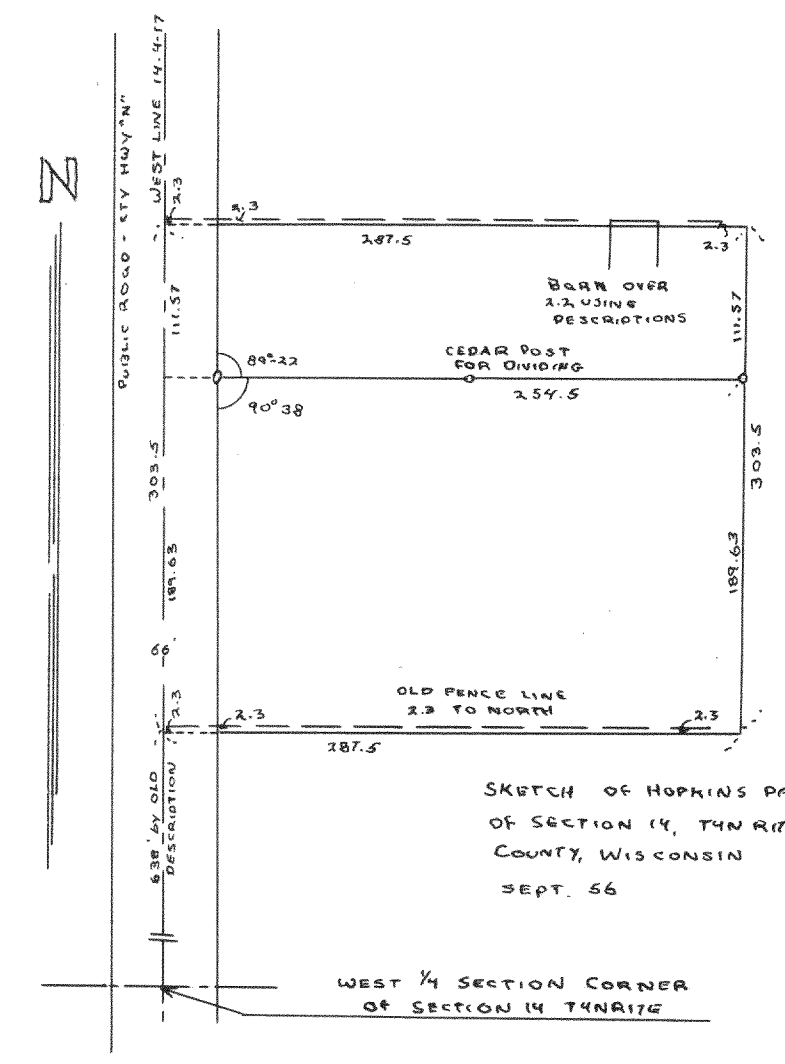

PLAT OF SURVEY OF LOT 23 AND PART OF LOT 19, BLOCK 12, PASSAGE AROM, AND DOWNIES ADDITION TO THE CITY OF DELAVAN, WALWORTH COUNTY, WISCONSIN JAN, 1957 LLOYD L. JENSEN SURVEYOR

3104

3105