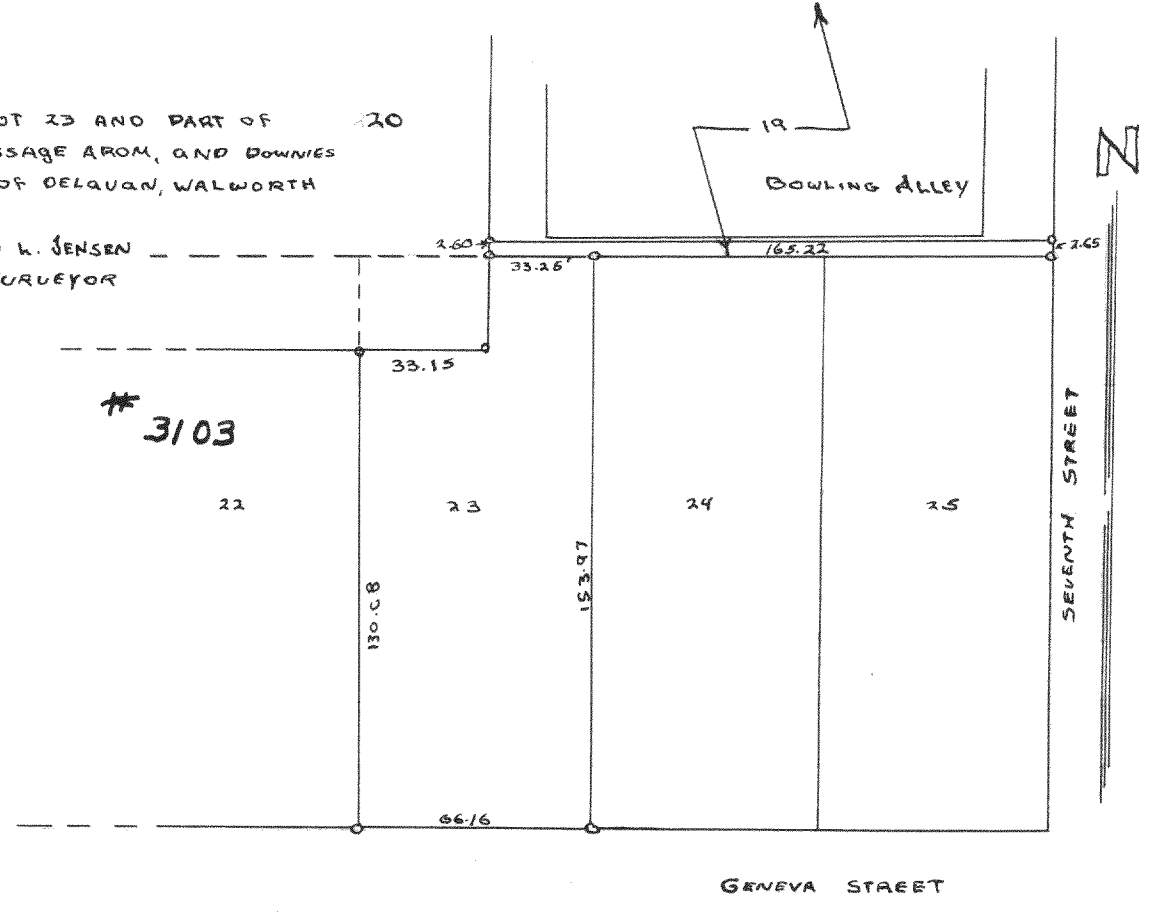

PLAT OF SURVEY OF LOT 23 AND PART OF LOT 19, BLOCK 12, PASSAGE AROM, AND DOWNIES ADDITION TO THE CITY OF DELAVAN, WALWORTH COUNTY, WISCONSIN JAN, 1957 LLOYD L. JENSEN SURVEYOR

3104

3105