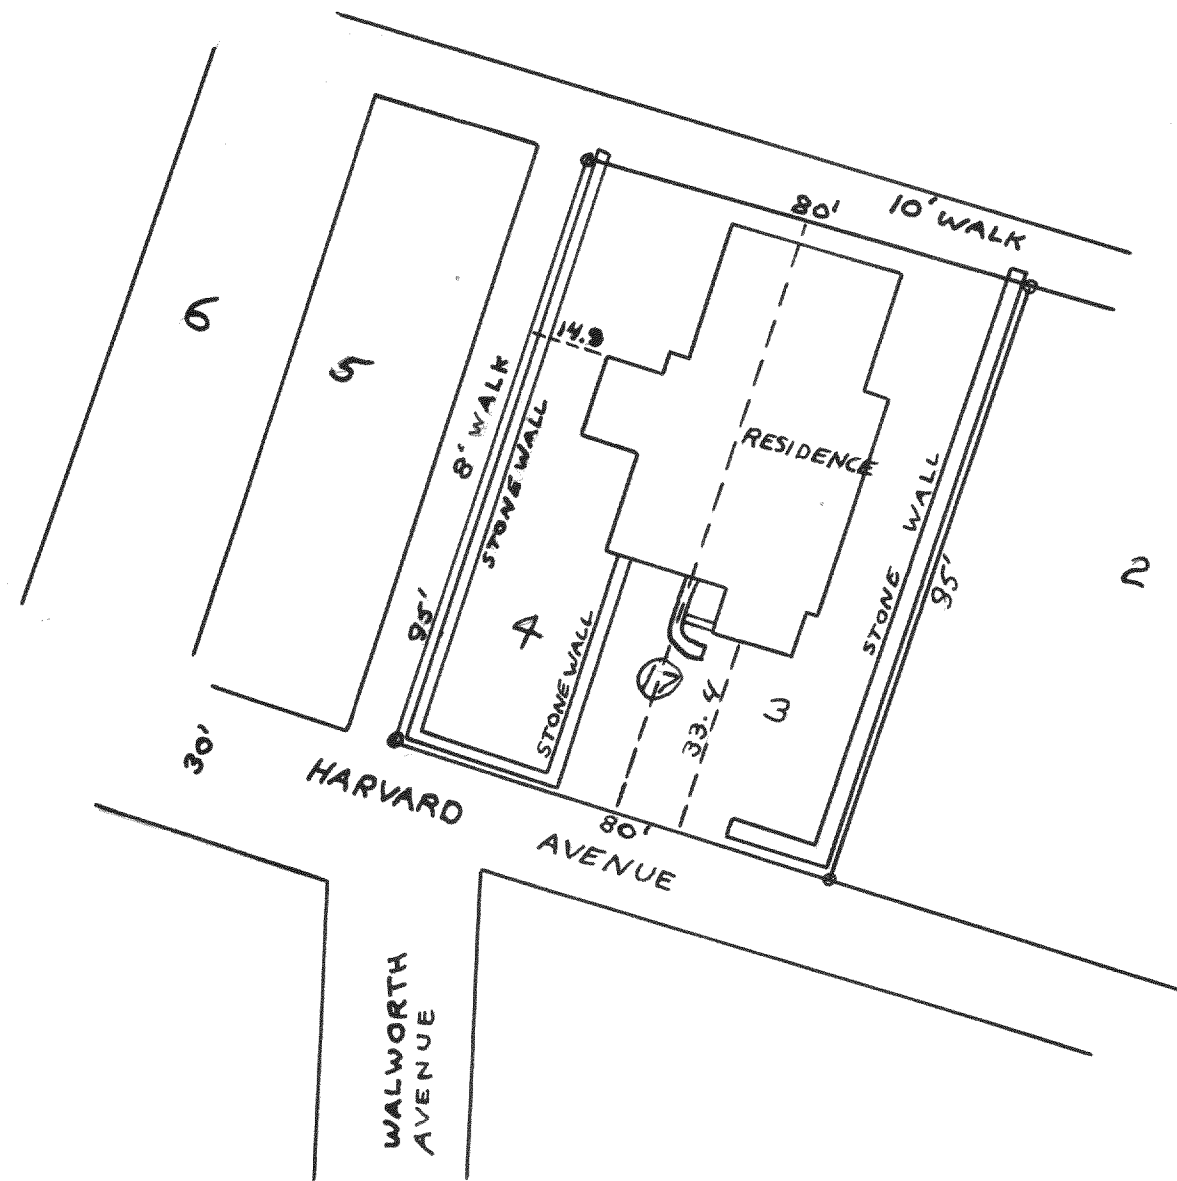

LOT 3 OF BLOCK 7 EXCEPT THE NORTH 10 FEET AND NORTH 5 FEET OF LOT 4 BLOCK 7 GLENWOOD SPRINGS, VILLAGE OF FONTANA ON GENEVA LAKE, WALWORTH COUNTY, WISCONSIN  
MARCH 1965  
LLOYD L. JENSEN  
COUNTY SURVEYOR

LOT 3 OF ADDITION "A" TO COUNTRY CLUB ESTATES LOCATED IN THE VILLAGE OF FONTANA ON GENEVA LAKE, WALWORTH COUNTY, WISCONSIN.

MAY 1955

LLOYD L. JENSEN  
COUNTY SURVEYOR

LOTS 3 AND 4 OF BLOCK 17 GLENWOOD SPRINGS LOCATED IN THE VILLAGE OF FONTANA ON GENEVA LAKE WALWORTH COUNTY, WISCONSIN