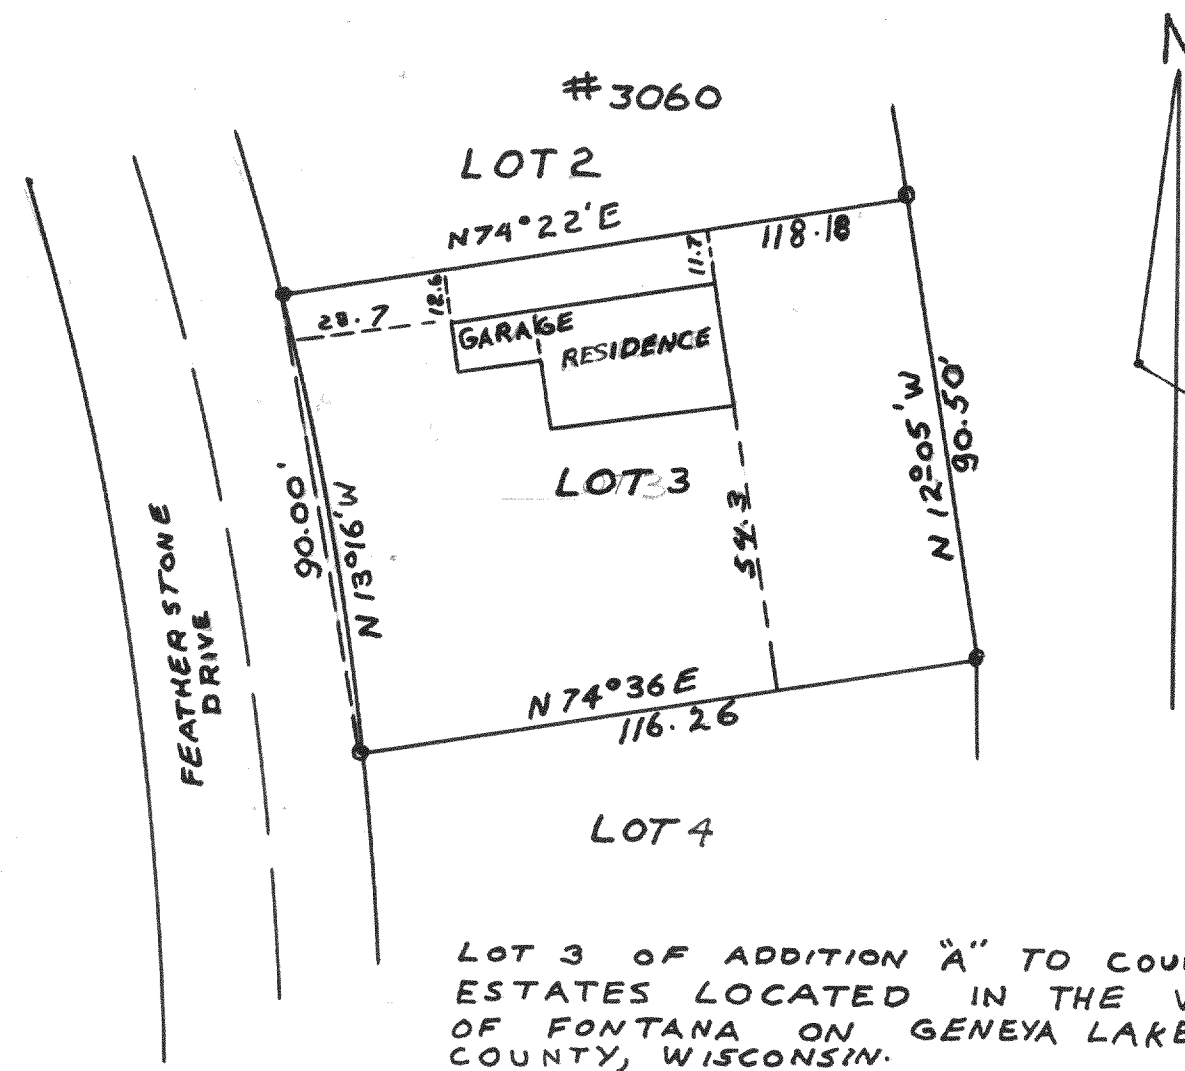

LOT 3 OF BLOCK 7 EXCEPT THE NORTH 10 FEET AND NORTH 5 FEET OF LOT 4 BLOCK 7 GLENWOOD SPRINGS, VILLAGE OF FONTANA ON GENEVA LAKE, WALWORTH COUNTY, WISCONSIN  
MARCH 1965  
LLOYD L. JENSEN  
COUNTY SURVEYOR

LOT 3 OF ADDITION "A" TO COUNTRY CLUB ESTATES LOCATED IN THE VILLAGE OF FONTANA ON GENEVA LAKE, WALWORTH COUNTY, WISCONSIN.

MAY 1955

LLOYD L. JENSEN  
COUNTY SURVEYOR

LOTS 3 AND 4 OF BLOCK 17 GLENWOOD SPRINGS LOCATED IN THE VILLAGE OF FONTANA ON GENEVA LAKE WALWORTH COUNTY, WISCONSIN