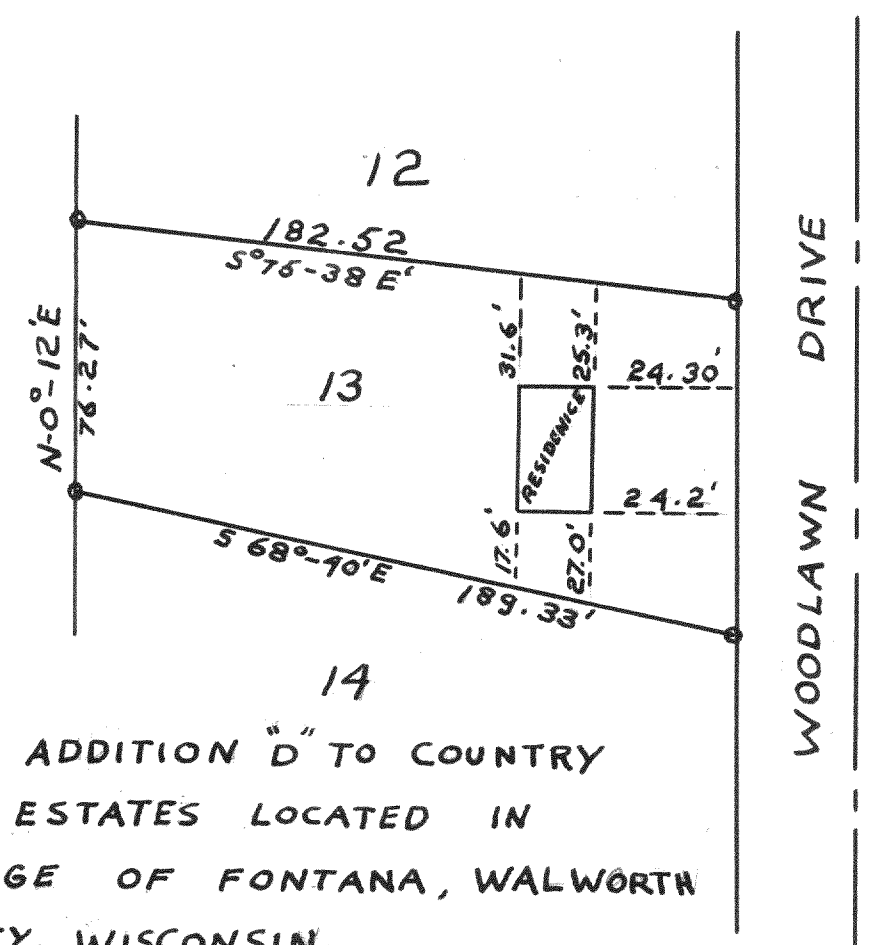

LOT 1 OF ADDITION "A"
 TO COUNTRY CLUB ESTATES
 LOCATED IN THE VILLAGE
 OF FONTANA ON GENEVA
 LAKE, WALWORTH COUNTY
 WISCONSIN
 MAY 1955

LLOYD L. JENSEN
 COUNTY SURVEYOR

LOT 13 ADDITION "D" TO COUNTRY
 CLUB ESTATES LOCATED IN
 VILLAGE OF FONTANA, WALWORTH
 COUNTY, WISCONSIN
 JULY 1955

LLOYD L. JENSEN
 COUNTY SURVEYOR

LOTS 3 & 4; BLOCK 6 OF C.L.
 DOUGLASS ADD. AND PART OF O.L. 18 OF
 ASSESSORS PLAT NO. 1 LOCATED IN THE SW 1/4 NE 1/4
 SECTION 15, T16R16E VILLAGE OF FONTANA ON
 GENEVA LAKE, WALWORTH COUNTY, WISCONSIN
 APRIL 1955

LLOYD L. JENSEN
 COUNTY SURVEYOR