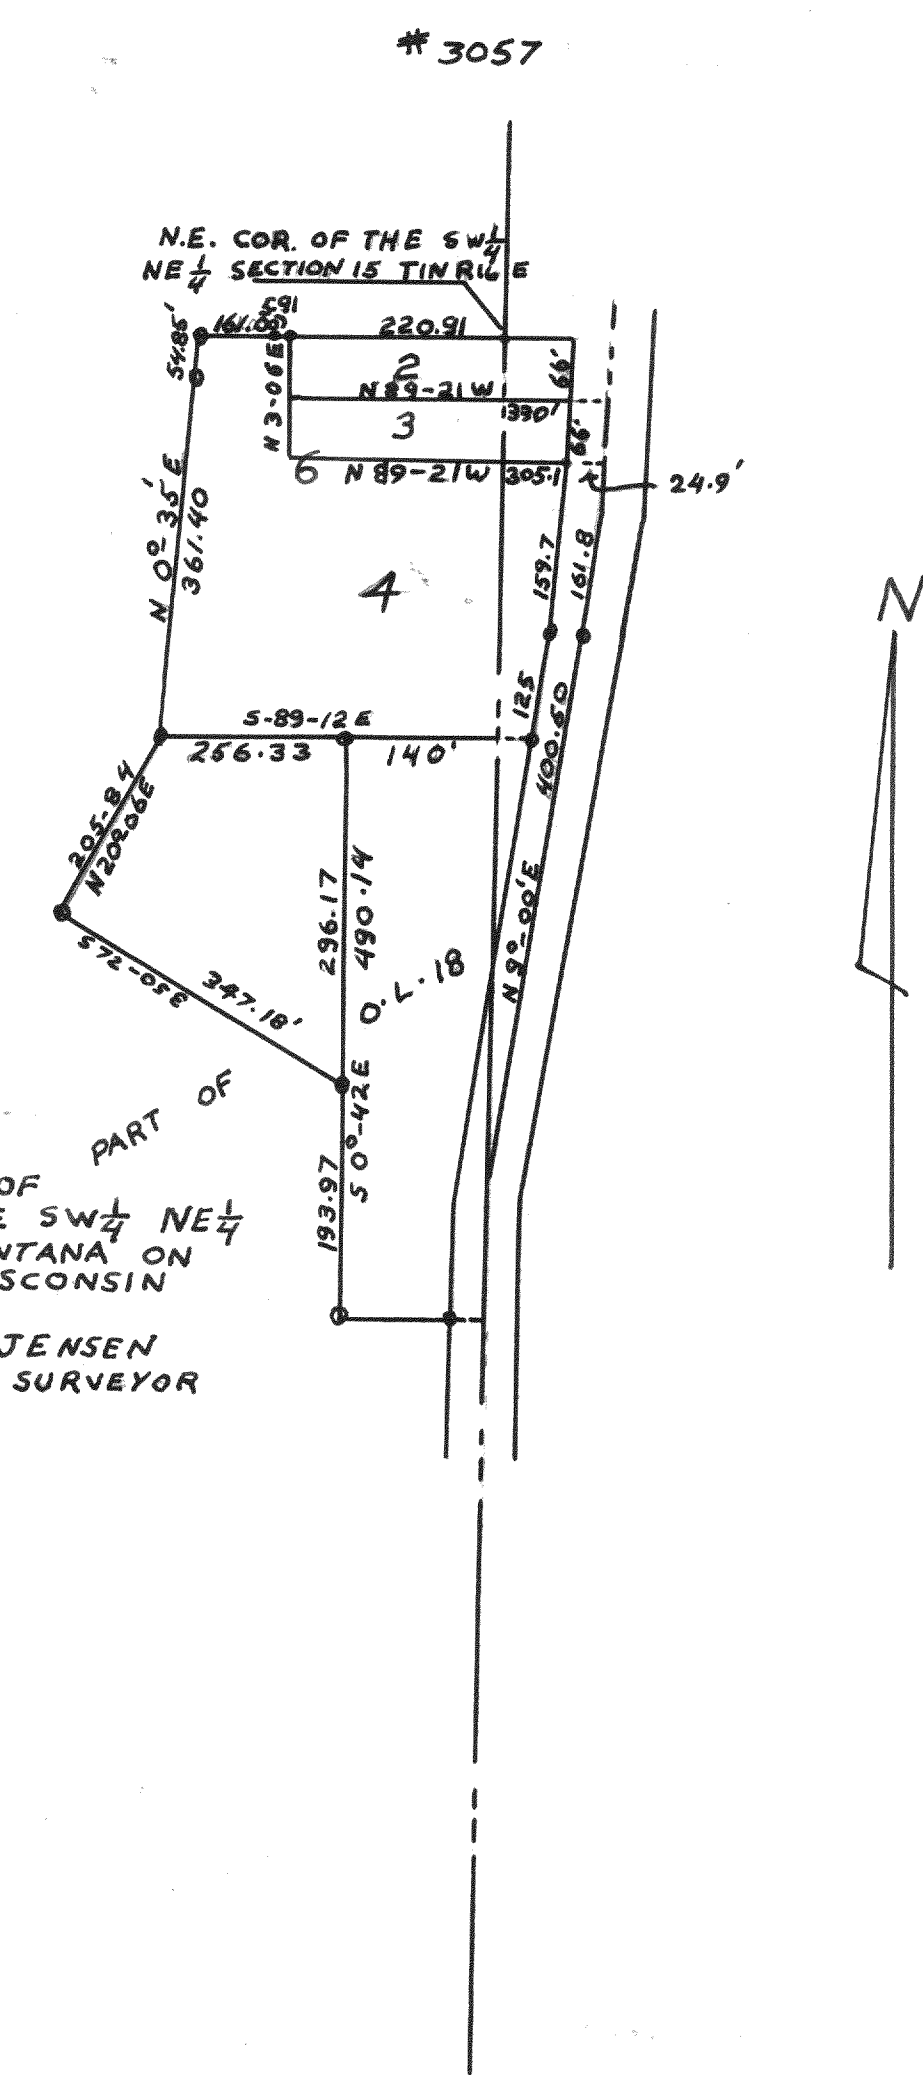

LOT 1 OF ADDITION "A"
 TO COUNTRY CLUB ESTATES
 LOCATED IN THE VILLAGE
 OF FONTANA ON GENEVA
 LAKE, WALWORTH COUNTY
 WISCONSIN
 MAY 1955

LLOYD L. JENSEN
 COUNTY SURVEYOR

LOT 13 ADDITION "D" TO COUNTRY
 CLUB ESTATES LOCATED IN
 VILLAGE OF FONTANA, WALWORTH
 COUNTY, WISCONSIN
 JULY 1955

LLOYD L. JENSEN
 COUNTY SURVEYOR

LOTS 3 & 4; BLOCK 6 OF C.L.
 DOUGLASS ADD. AND PART OF O.L. 18 OF
 ASSESSORS PLAT NO. 1 LOCATED IN THE SW 1/4 NE 1/4
 SECTION 15, T16R16E VILLAGE OF FONTANA ON
 GENEVA LAKE, WALWORTH COUNTY, WISCONSIN
 APRIL 1955