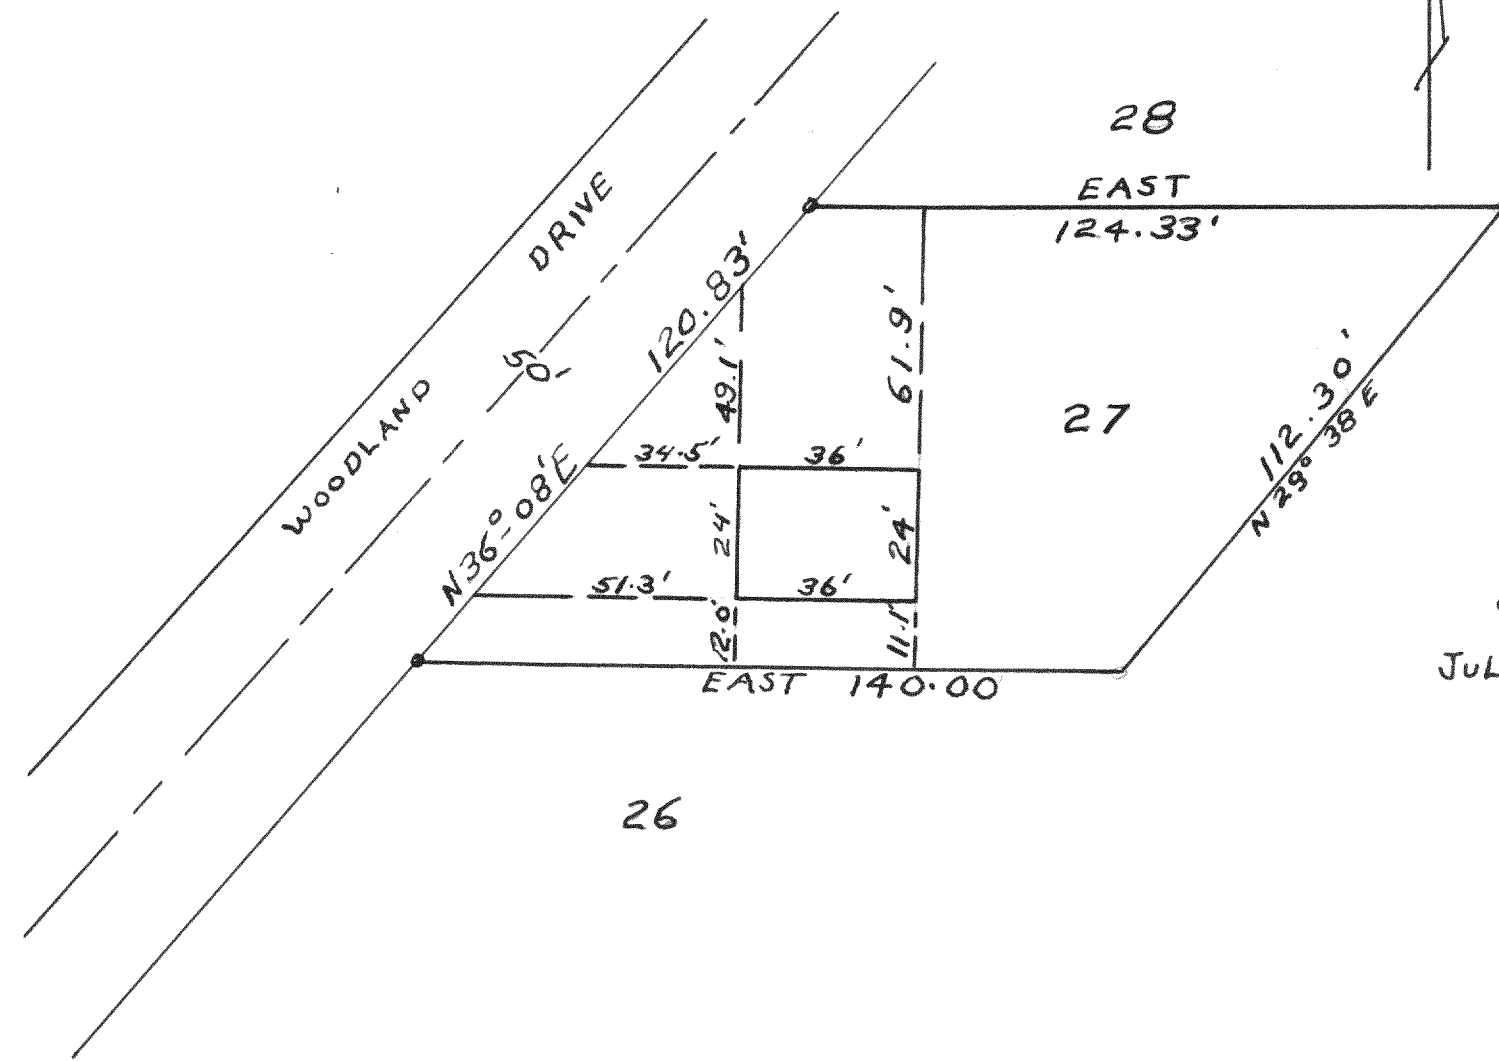

LOT 10 OF STEARNS & GEROULD'S
 SUBDIVISION LOCATED IN FONTANA
 ON GENEVA LAKE, WISCONSIN
 DEC. 1955
 LLOYD L. JENSEN
 COUNTY SURVEYOR

LOT 27 OF ADDITION "E" TO
 COUNTRY CLUB ESTATES LOCATED
 IN VILLAGE OF FONTANA, WALWORTH
 COUNTY, WISCONSIN
 JULY 1955
 LLOYD L. JENSEN
 COUNTY SURVEYOR