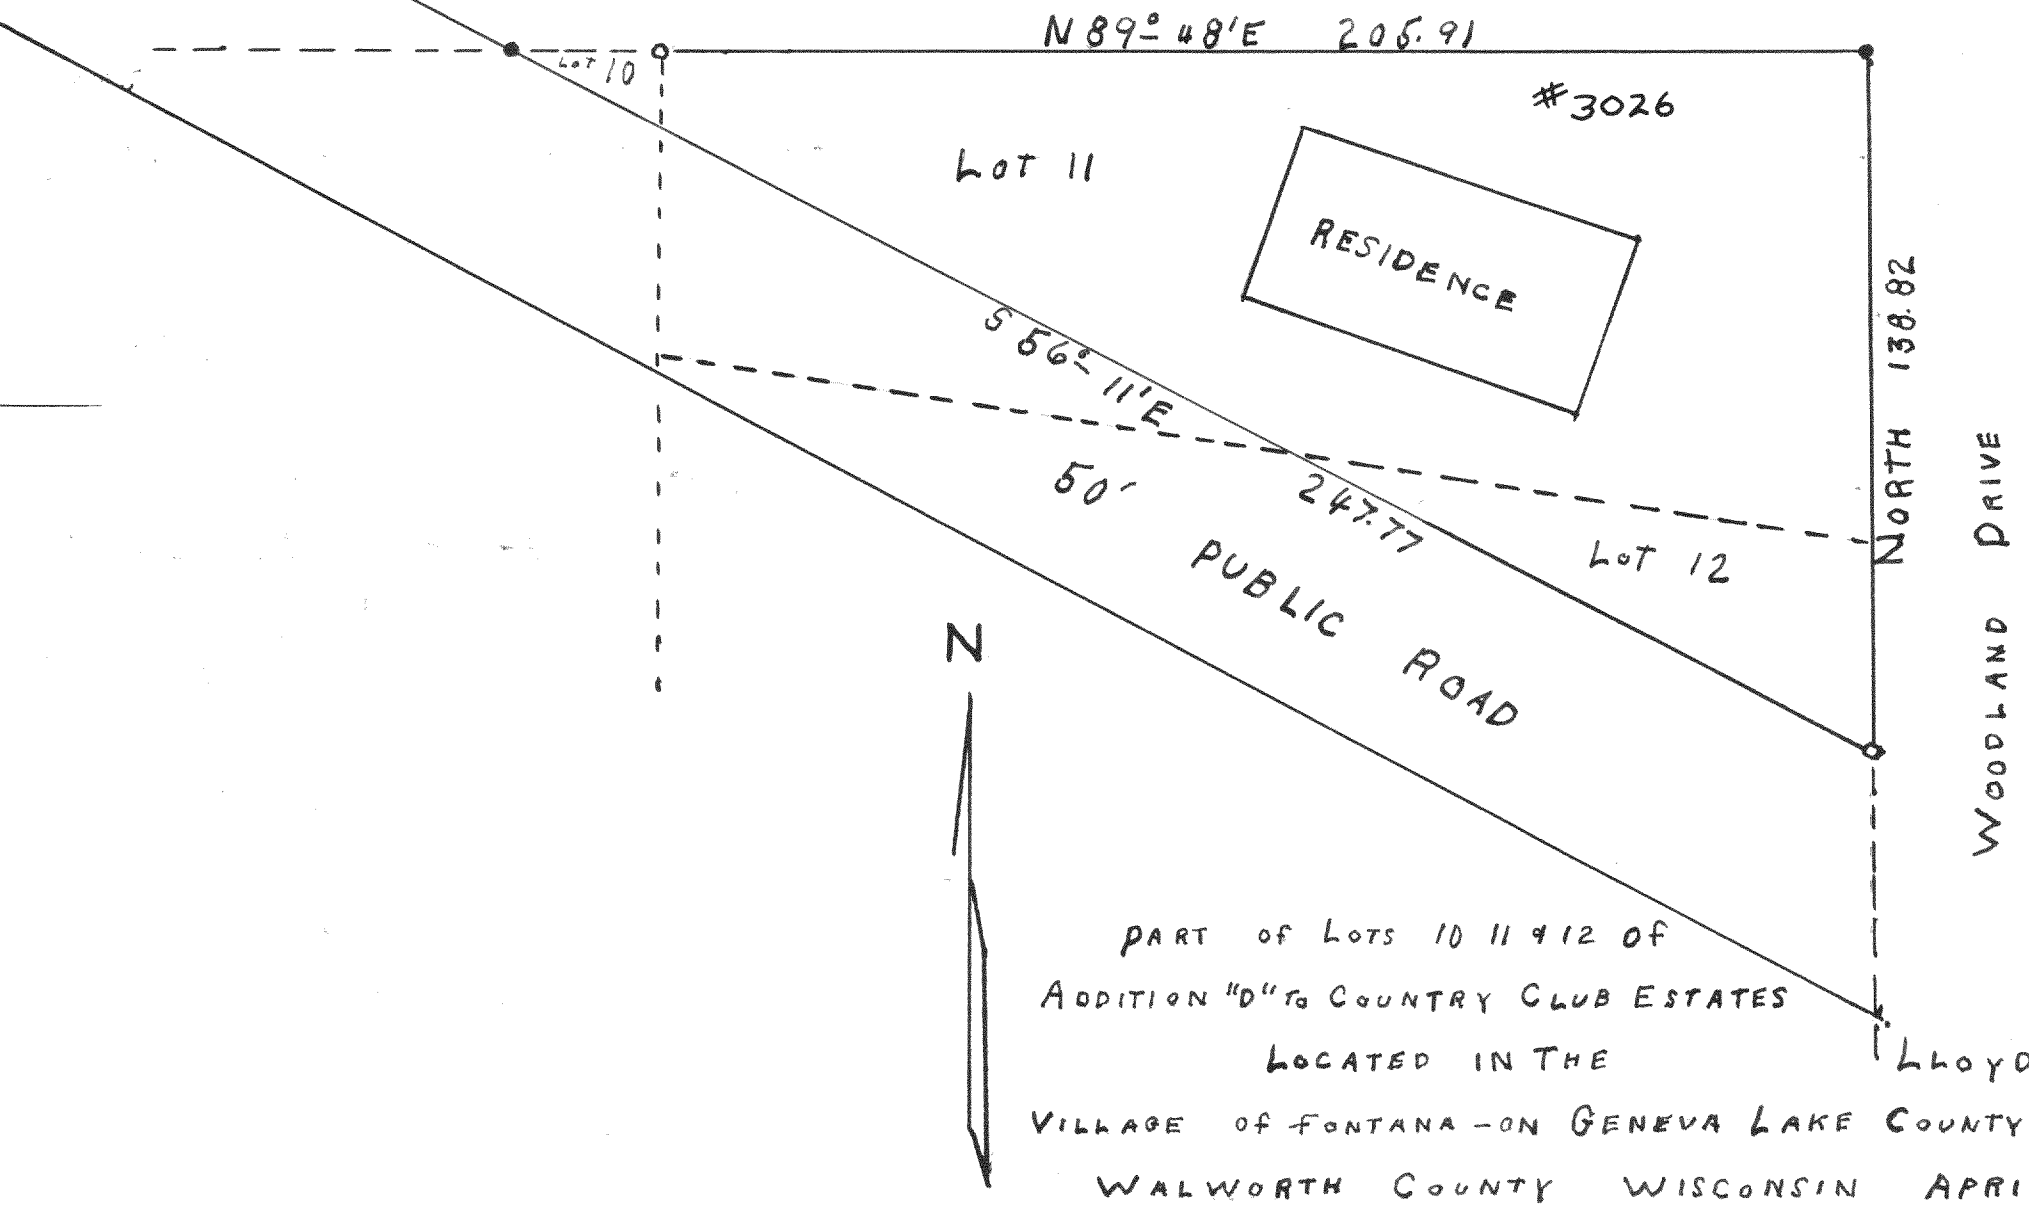

LOTS 8172 TO 8181  
SECTION 5 OF PELL LAKE  
WALWORTH COUNTY WISCONSIN  
LLOYD L. JENSEN  
COUNTY SURVEYOR  
APRIL 1956  
P.J.

LOTS 14 AND 15 OF  
BLOCK 9 OF THE ORIGINAL  
PLAT OF THE CITY OF  
DELAVER, WALWORTH  
COUNTY, WISCONSIN  
LLOYD L. JENSEN  
COUNTY SURVEYOR  
MARCH 1955

POINTS ESTABLISHED  
USING CITY OF DELAVER  
PLAT

PART OF LOTS 10 11 & 12 OF  
ADDITION "D" TO COUNTRY CLUB ESTATES  
LOCATED IN THE  
VILLAGE OF FONTANA - ON GENEVA LAKE COUNTY SURVEYOR  
WALWORTH COUNTY WISCONSIN APRIL 1956  
LLOYD L. JENSEN