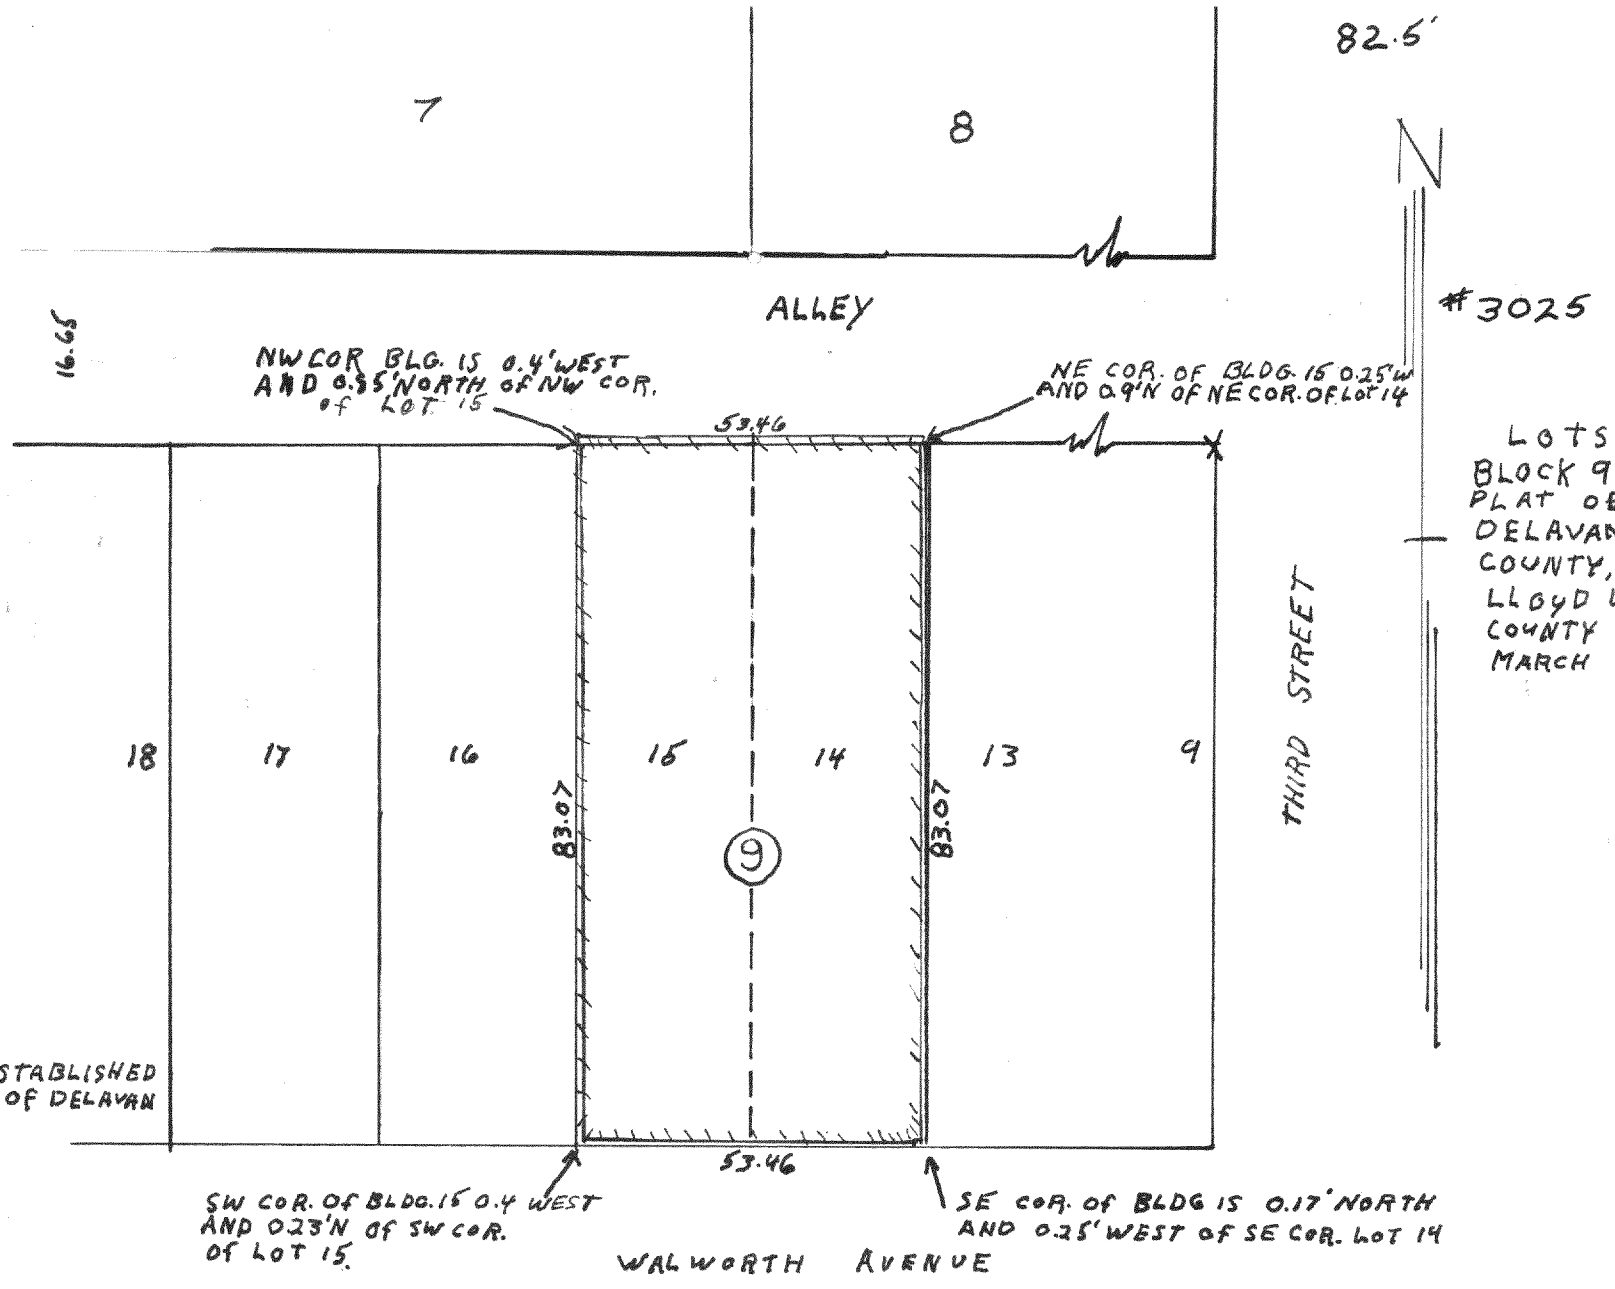

LOTS 8172 TO 8181  
SECTION 5 OF PELL LAKE  
WALWORTH COUNTY WISCONSIN  
LLOYD L. JENSEN  
COUNTY SURVEYOR  
APRIL 1956  
P.J.

LOTS 14 AND 15 OF  
BLOCK 9 OF THE ORIGINAL  
PLAT OF THE CITY OF  
DELAVER, WALWORTH  
COUNTY, WISCONSIN  
LLOYD L. JENSEN  
COUNTY SURVEYOR  
MARCH 1955

POINTS ESTABLISHED  
USING CITY OF DELAVER  
PLAT

PART OF LOTS 10 11 & 12 OF  
ADDITION "D" TO COUNTRY CLUB ESTATES  
LOCATED IN THE  
VILLAGE OF FONTANA - ON GENEVA LAKE COUNTY SURVEYOR  
WALWORTH COUNTY WISCONSIN APRIL 1956  
LLOYD L. JENSEN