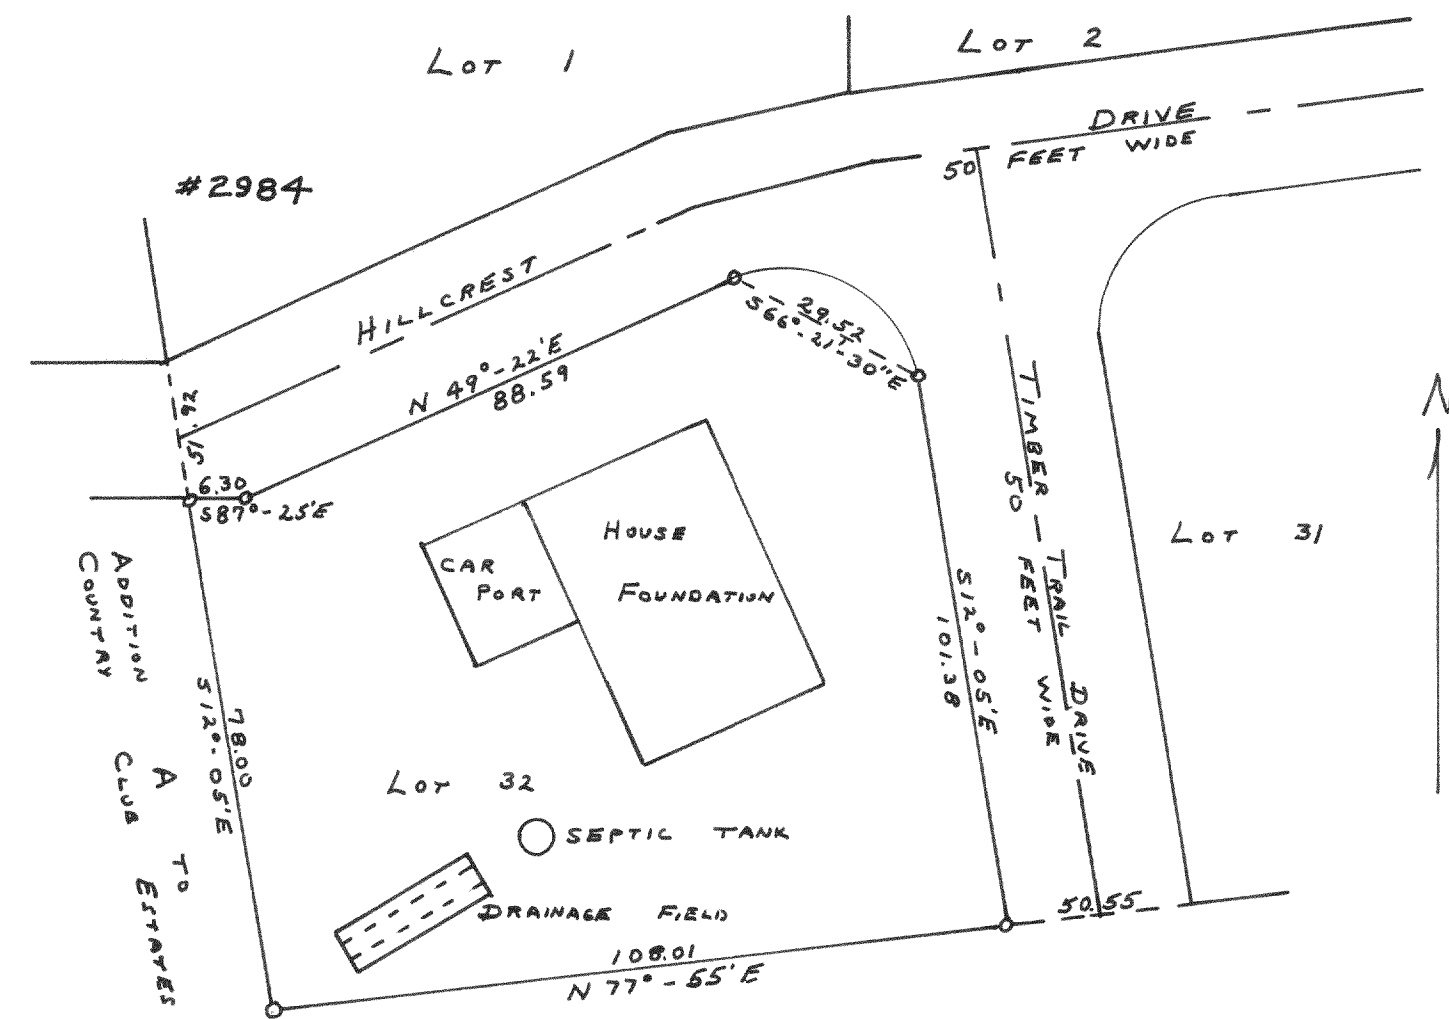

PLAT OF SURVEY OF LOT 6 OF ADDITION D TO COUNTRY CLUB ESTATES LOCATED IN THE VILLAGE OF FONTANA-ON-GENEVA LAKE WALWORTH COUNTY, WISCONSIN
 NOVEMBER 1954
 LLOYD L. JENSEN
 SA.
 COUNTY SURVEYOR

PLAT OF SURVEY OF LOT 15 OF ADDITION D TO COUNTRY CLUB ESTATES LOCATED IN THE VILLAGE OF FONTANA-ON-GENEVA LAKE WALWORTH COUNTY, WISCONSIN.
 NOVEMBER 1954
 LLOYD L. JENSEN
 SA.
 COUNTY SURVEYOR

O.L. 98
 PLAT OF SURVEY OF LOT 32 OF ADDITION "D" TO COUNTRY CLUB ESTATES LOCATED IN THE VILLAGE OF FONTANA-ON-GENEVA LAKE WALWORTH COUNTY, WISCONSIN.
 DECEMBER 1954
 LLOYD L. JENSEN
 SA.
 COUNTY SURVEYOR

PLAT OF SURVEY OF LOT 27 ADDITION D TO COUNTRY CLUB ESTATES VILLAGE OF FONTANA WALWORTH COUNTY WIS
 Nov 1954
 Lloyd L. Jensen
 County Surveyor