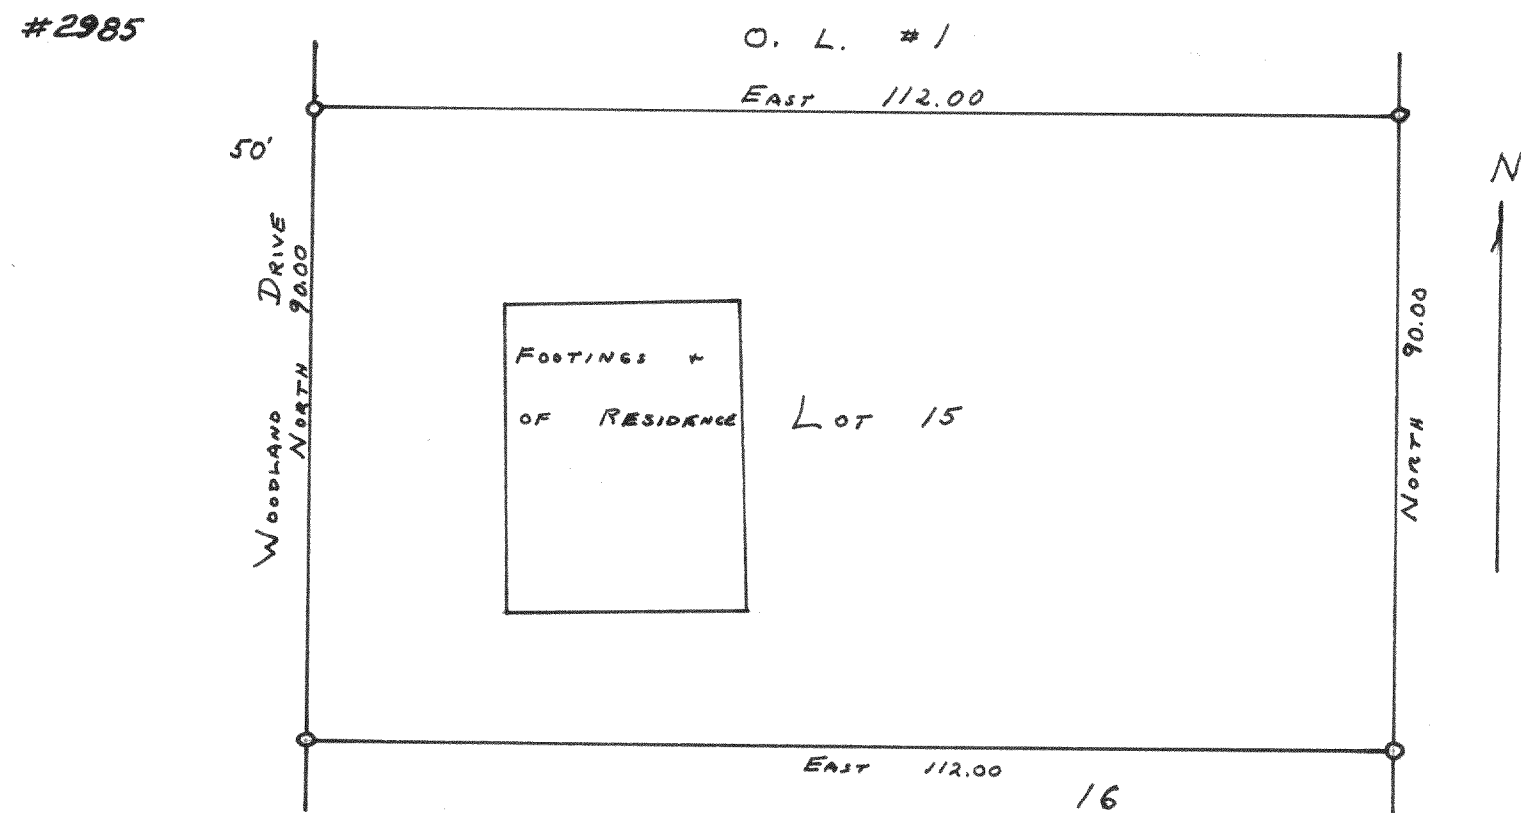

PLAT OF SURVEY OF LOT 6 OF ADDITION D TO COUNTRY CLUB ESTATES LOCATED IN THE VILLAGE OF FONTANA-ON-GENEVA LAKE WALWORTH COUNTY, WISCONSIN
 NOVEMBER 1954
 LLOYD L. JENSEN
 SA.
 COUNTY SURVEYOR

PLAT OF SURVEY OF LOT 15 OF ADDITION D TO COUNTRY CLUB ESTATES LOCATED IN THE VILLAGE OF FONTANA-ON-GENEVA LAKE WALWORTH COUNTY, WISCONSIN.
 NOVEMBER 1954
 LLOYD L. JENSEN
 SA.
 COUNTY SURVEYOR

O.L. 98
 PLAT OF SURVEY OF LOT 32 OF ADDITION "D" TO COUNTRY CLUB ESTATES LOCATED IN THE VILLAGE OF FONTANA-ON-GENEVA LAKE WALWORTH COUNTY, WISCONSIN.
 DECEMBER 1954
 LLOYD L. JENSEN
 SA.
 COUNTY SURVEYOR

PLAT OF SURVEY OF LOT 27 ADDITION D TO COUNTRY CLUB ESTATES VILLAGE OF FONTANA WALWORTH COUNTY WIS
 Nov 1954
 Lloyd L. Jensen
 County Surveyor