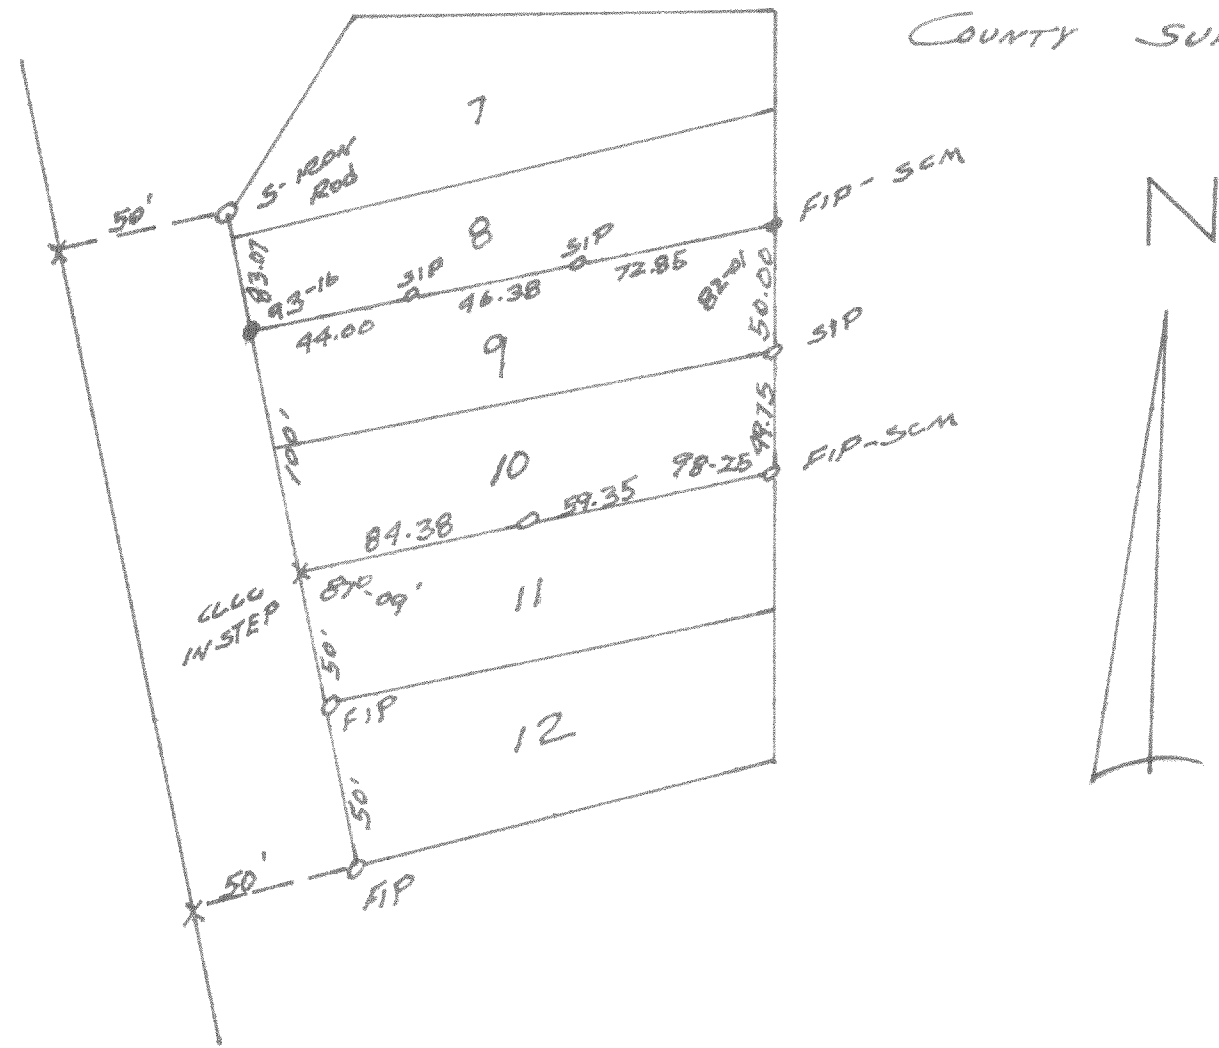

PLAT OF SURVEY #4575
 SEC 9
 LOTS 9 + 10 MCGRAW'S PARK
 TANRIBE WAL. COUNTY, WIS.
 JULY 1966
 Lloyd & Jensen
 COUNTY SURVEYOR

#4576
 695
 PLAT OF SURVEY
 OF

A PARCEL OF LAND LOCATED IN THE
 W 1/2 OF SECTION 23, TAN, RIBE,
 WALWORTH COUNTY, WISCONSIN.

JUNE 1968
 Lloyd & Jensen
 COUNTY SURVEYOR