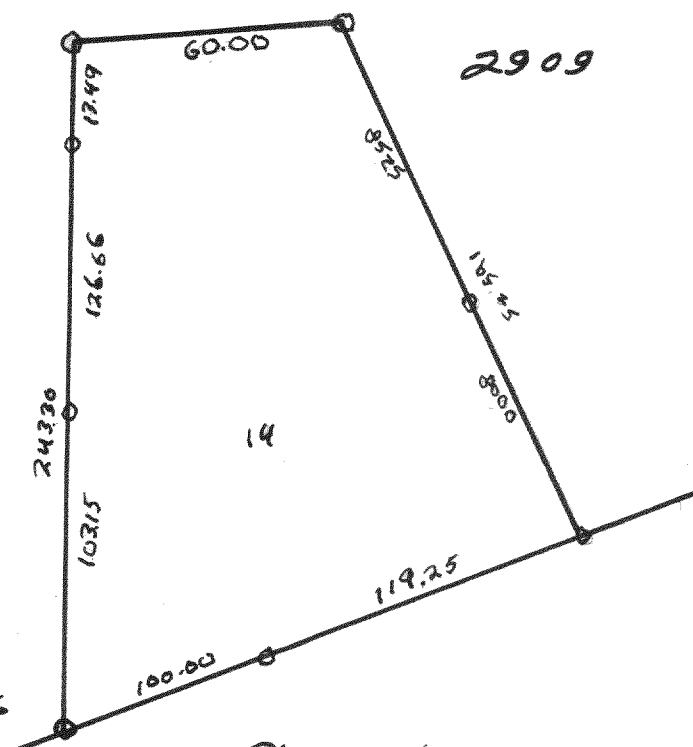

Plat of Survey of Lots 6-7, Block 14
Glenwood Springs Village of Fontana-on-
Geneva Lake, Walworth County, Wis
Aug 1954
Lloyd L. Jones
Surveyor

Plat of Survey of Lot 95 Unit II
Country Club Estates Village of Fontana
on Geneva Lake Walworth County Wisconsin
Oct 1954
LLJ
CS

Plat Survey of Lot 1 and E 1/2 Cor 2 Block 6
and Lots 1-5 Block 9 Glenwood Springs
Village of Fontana Geneva Lake
Walworth County Wisconsin
Aug 1954
LLJ
CS

#2908

Plat of Survey of Lot 14 Unit #1
Country Club Estates Village of Fontana
on Geneva Lake Walworth County Wisconsin
October 1954
LLJ
CS