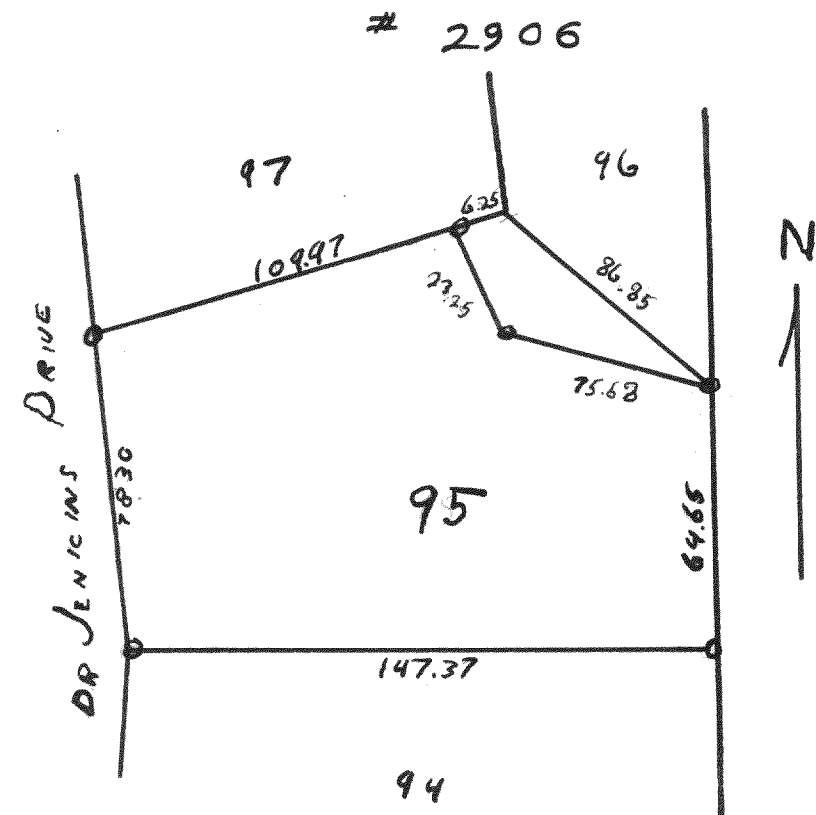

Plat of Survey of Lots 6-7, Block 14
Glenwood Springs Village of Fontana-on-
Geneva Lake, Walworth County, Wis
Aug 1954
Lloyd L. Jones
Surveyor

Plat of Survey of Lot 95 Unit II
Country Club Estates Village of Fontana
on Geneva Lake Walworth County Wisconsin
Oct 1954
LLJ
CS

Plat Survey of Lot 1 and E 1/2 Cor 2 Block 6
and Lots 1-5 Block 9 Glenwood Springs
Village of Fontana Geneva Lake
Walworth County Wisconsin
Aug 1954
LLJ
CS

#2908

Plat of Survey of Lot 14 Unit #1
Country Club Estates Village of Fontana
on Geneva Lake Walworth County Wisconsin
October 1954
LLJ
CS