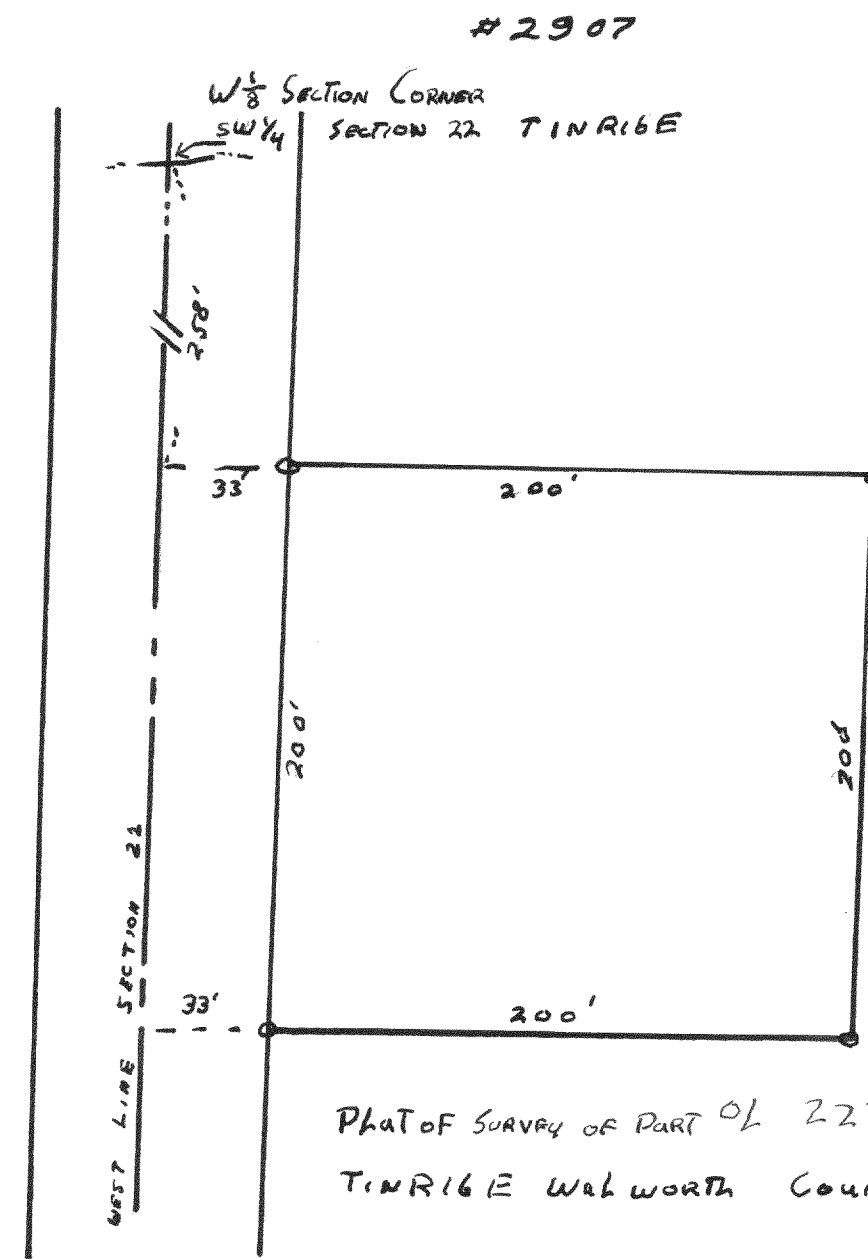

Plat of Survey of Lots 6-7, Block 14
Glenwood Springs Village of Fontana-on-
Geneva Lake, Walworth County, Wis
Aug 1954
Lloyd L. Jones
Surveyor

Plat of Survey of Lot 95 Unit II
Country Club Estates Village of Fontana
on Geneva Lake Walworth County Wisconsin
Oct 1954
LLJ
CS

Plat Survey of Lot 1 and E 1/2 Cor 2 Block 6
and Lots 1-5 Block 9 Glenwood Springs
Village of Fontana Geneva Lake
Walworth County Wisconsin
Aug 1954
LLJ
CS

#2908

Plat of Survey of Lot 14 Unit #1
Country Club Estates Village of Fontana
on Geneva Lake Walworth County Wisconsin
October 1954
LLJ
CS