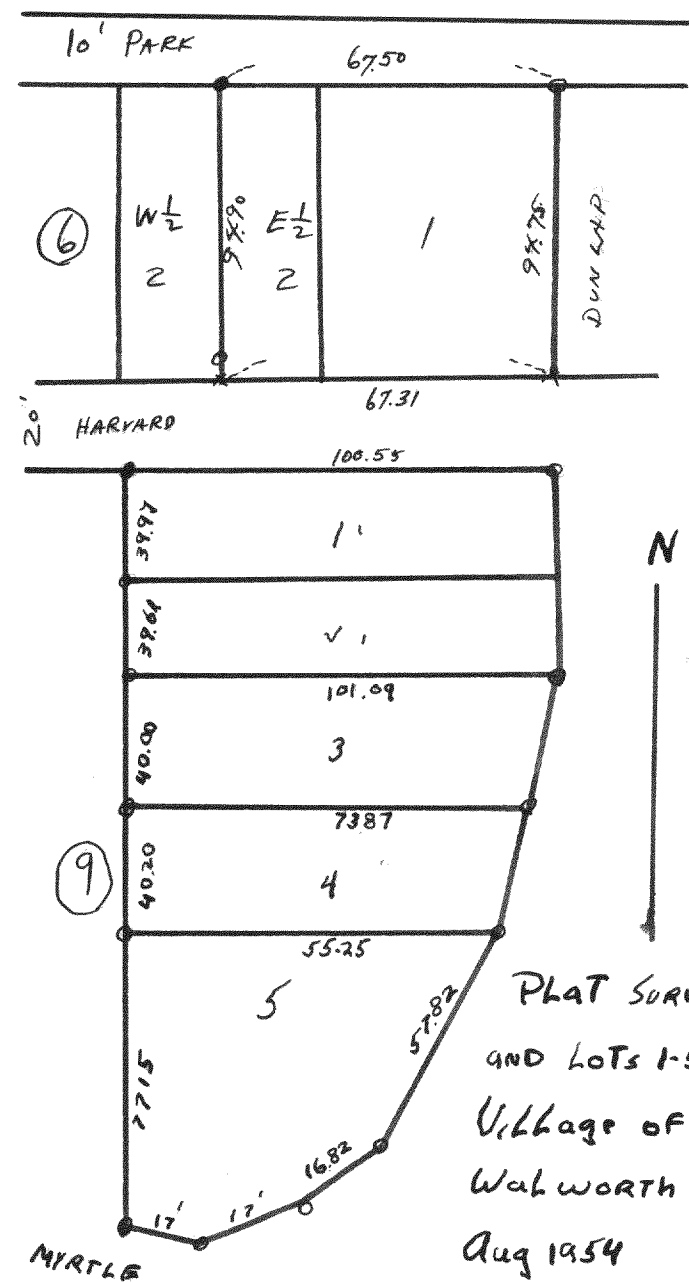

Plat of Survey of Lots 6-7, Block 14
Glenwood Springs Village of Fontana-on-
Geneva Lake, Walworth County, Wis
Aug 1954
Lloyd L. Jones
Surveyor

Plat of Survey of Lot 95 Unit II
Country Club Estates Village of Fontana
on Geneva Lake Walworth County Wisconsin
Oct 1954
LLJ
CS

Plat Survey of Lot 1 and E 1/2 Cor 2 Block 6
and Lots 1-5 Block 9 Glenwood Springs
Village of Fontana Geneva Lake
Walworth County Wisconsin
Aug 1954
LLJ
CS

#2908

Plat of Survey of Lot 14 Unit #1
Country Club Estates Village of Fontana
on Geneva Lake Walworth County Wisconsin
October 1954
LLJ
CS