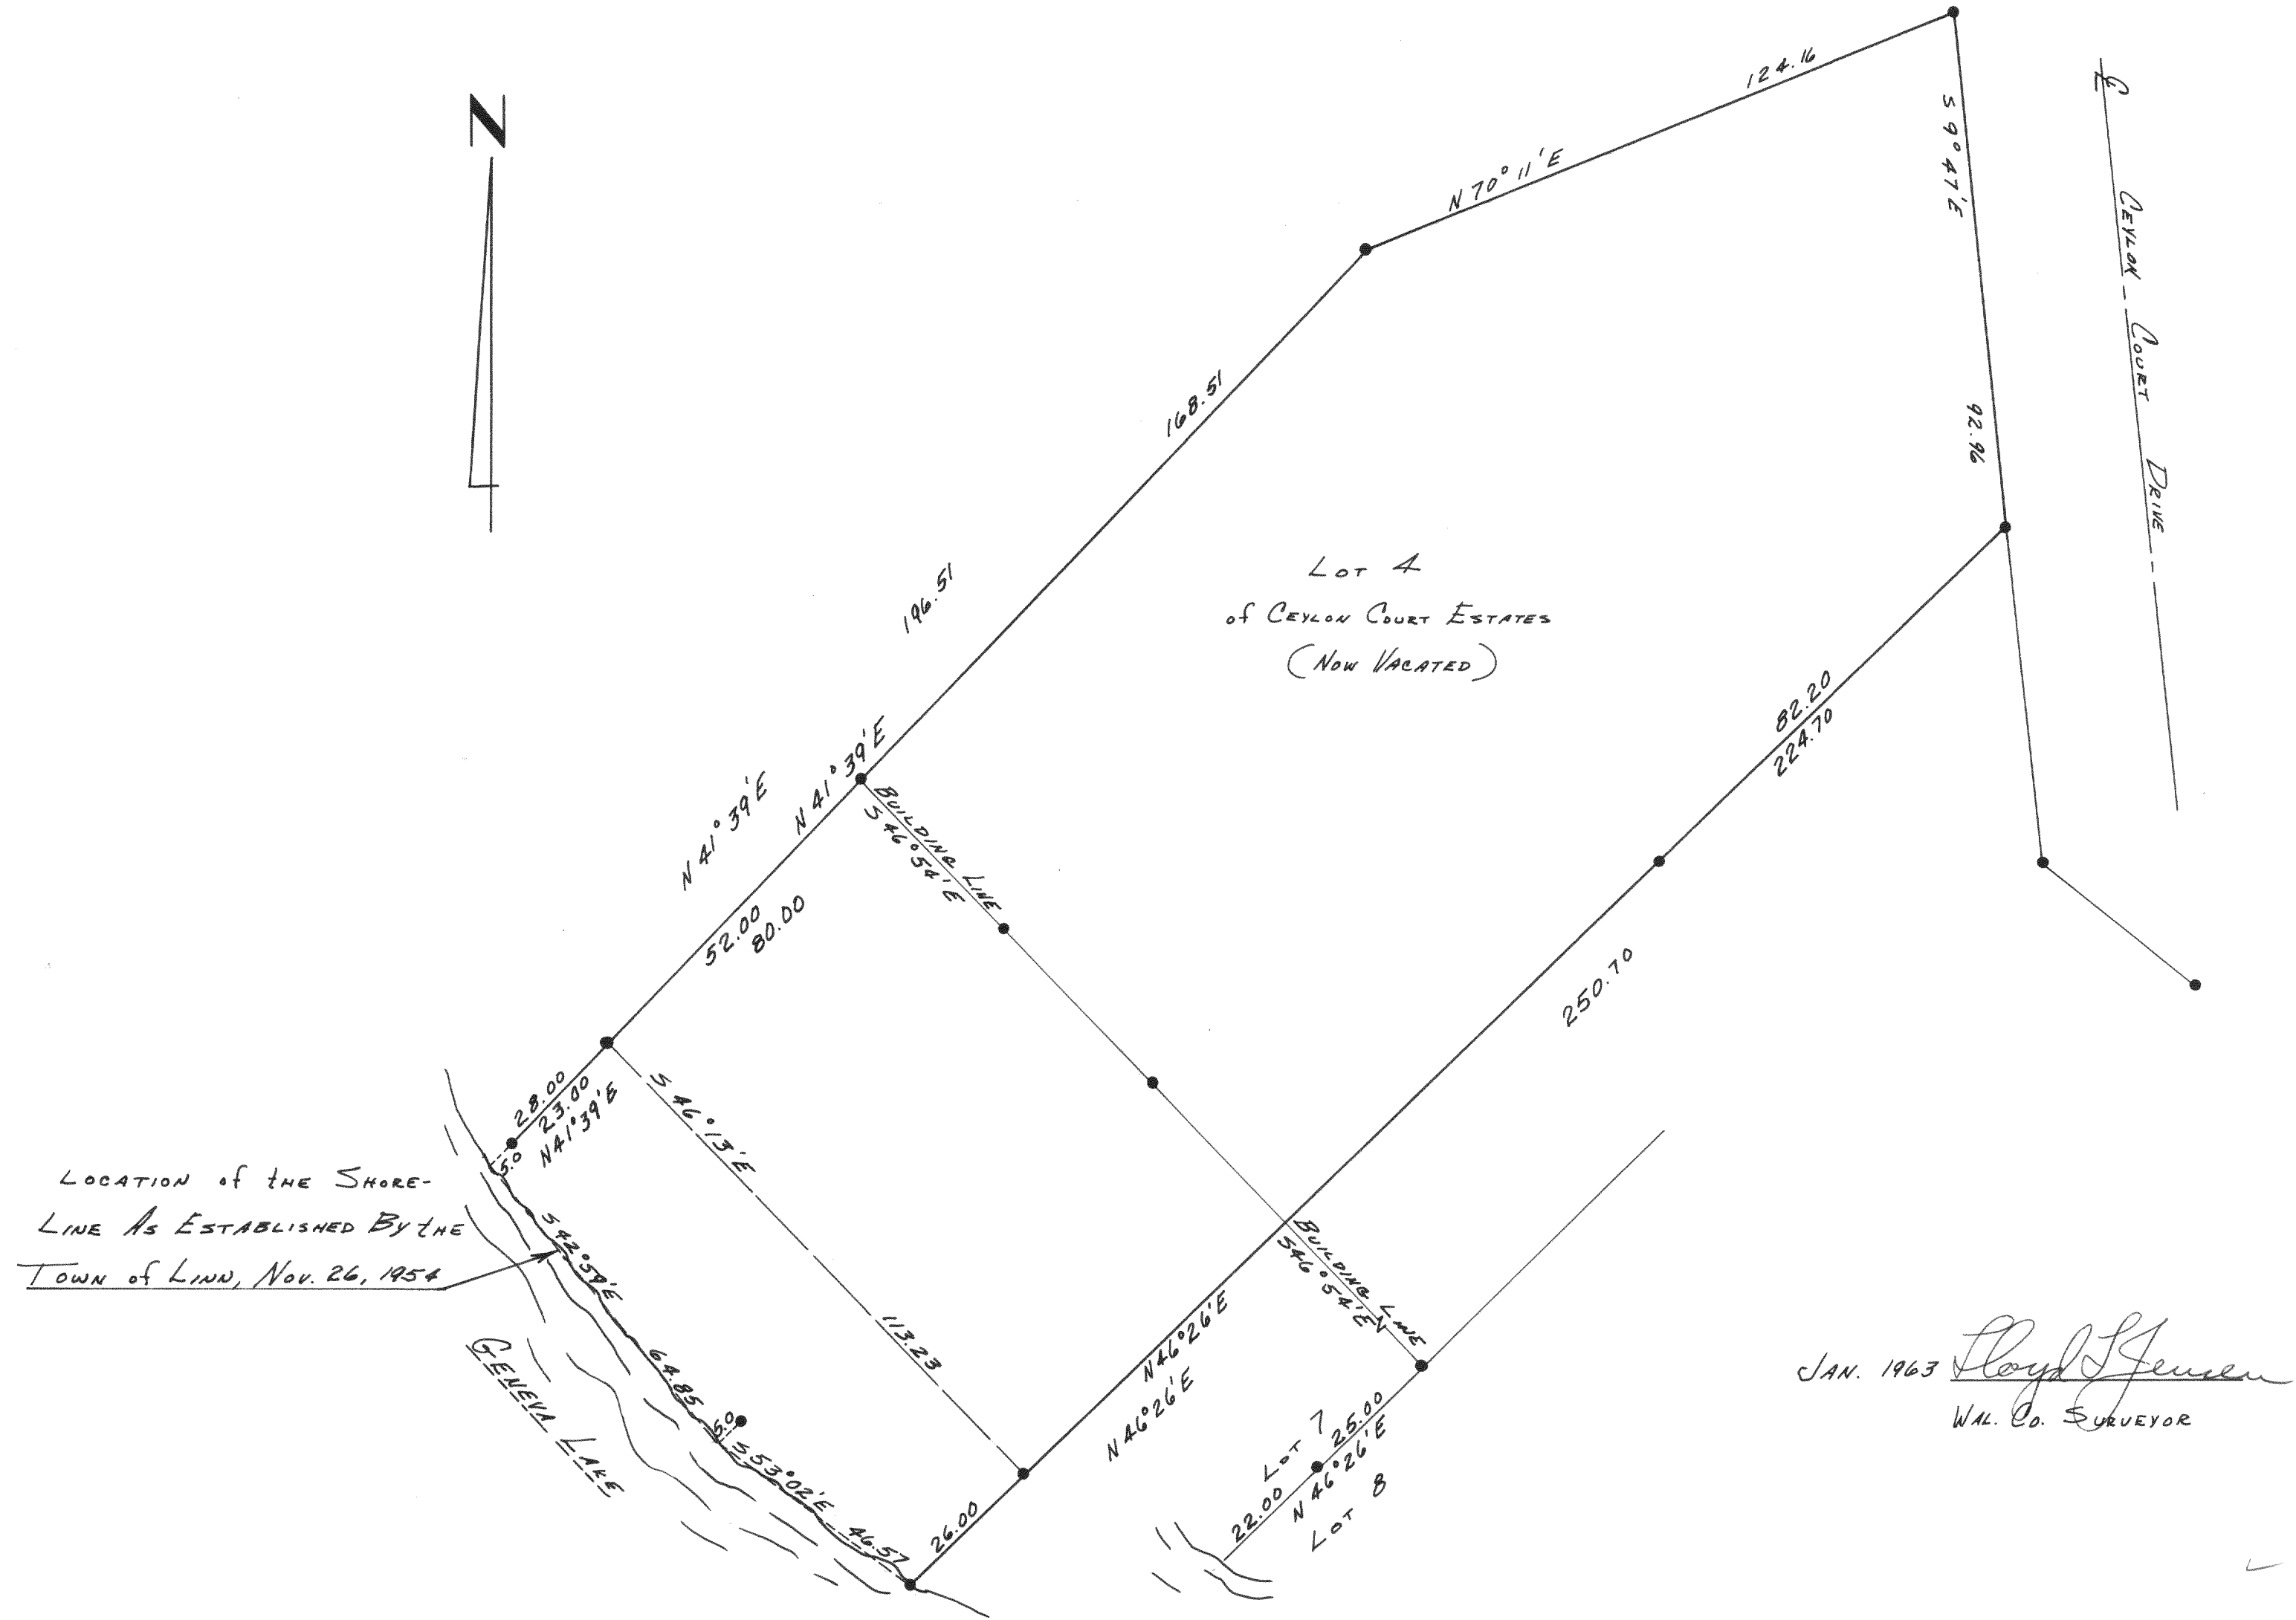

4299

PLAT of SURVEY of
A PARCEL of LAND LOCATED IN SW 1/4 SEC. 1-1-17,
CITY of LAKE GENEVA, WALWORTH COUNTY, WISCONSIN

JAN. 1963 *Lloyd Jensen*
WAL. CO. SURVEYOR