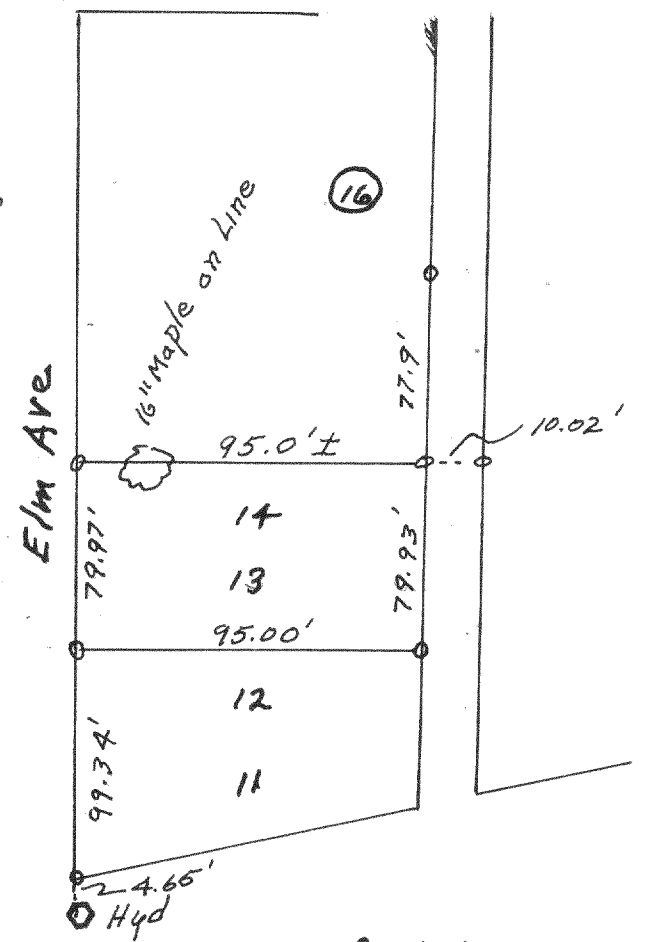

Survey of Lot 8, Block 1,
Brookwood Subd, Village
of Fontana-on-Geneva-Lake
Date 7-6-60 Floyd S Jensen
(County Surveyor)

Survey of Lot 9, Club Unique,
Village of Fontana-on-
Geneva Lake
Date 3-24-61
Floyd S Jensen
(County Surveyor)

Survey of the N $\frac{1}{2}$
of Lot 6, Block 3,
Douglas Add, Vil.
of Fontana
Date 2-20-61
Floyd S Jensen
(County Surveyor)

Survey of Lots 6-9, Block 15,
Glenwood Springs, Fontana
Date 6-21-61 Floyd S Jensen
(County Surveyor)

Survey of Lots 13+14,
Block 16, Glenwood Springs,
Fontana-on-Geneva Lake
Date 11-6-61
Floyd S Jensen
(County Surveyor)