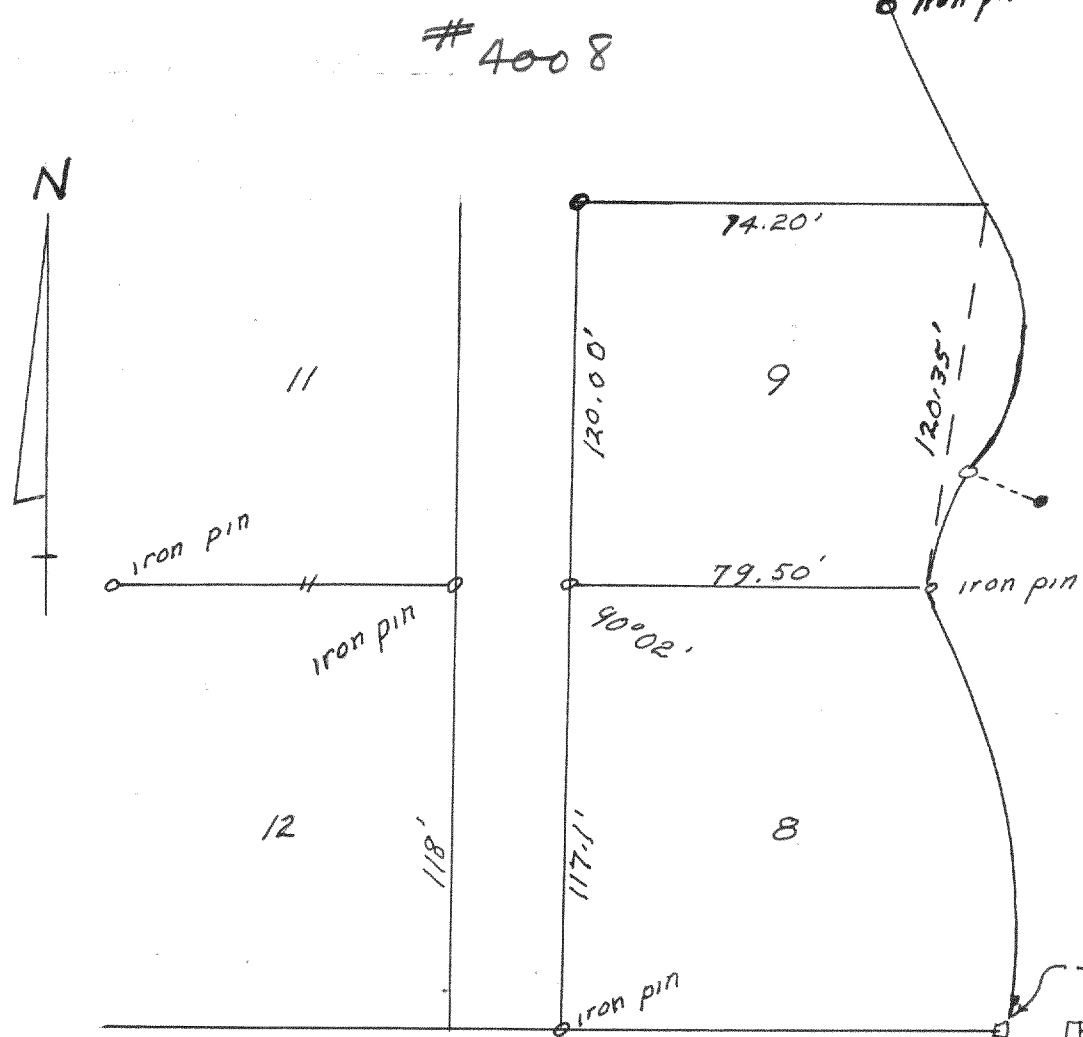

Survey of Lot 8, Block 1,
Brookwood Subd, Village
of Fontana-on-Geneva-Lake
Date 7-6-60 Floyd S Jensen
(County Surveyor)

Survey of Lot 9, Club Unique,
Village of Fontana-on-
Geneva Lake
Date 3-24-61
Floyd S Jensen
(County Surveyor)

Survey of the N $\frac{1}{2}$
of Lot 6, Block 3,
Douglas Add, Vil.
of Fontana
Date 2-20-61
Floyd S Jensen
(County Surveyor)

Survey of Lots 6-9, Block 15,
Glenwood Springs, Fontana
Date 6-21-61 Floyd S Jensen
(County Surveyor)

Survey of Lots 13+14,
Block 16, Glenwood Springs,
Fontana-on-Geneva Lake
Date 11-6-61
Floyd S Jensen
(County Surveyor)