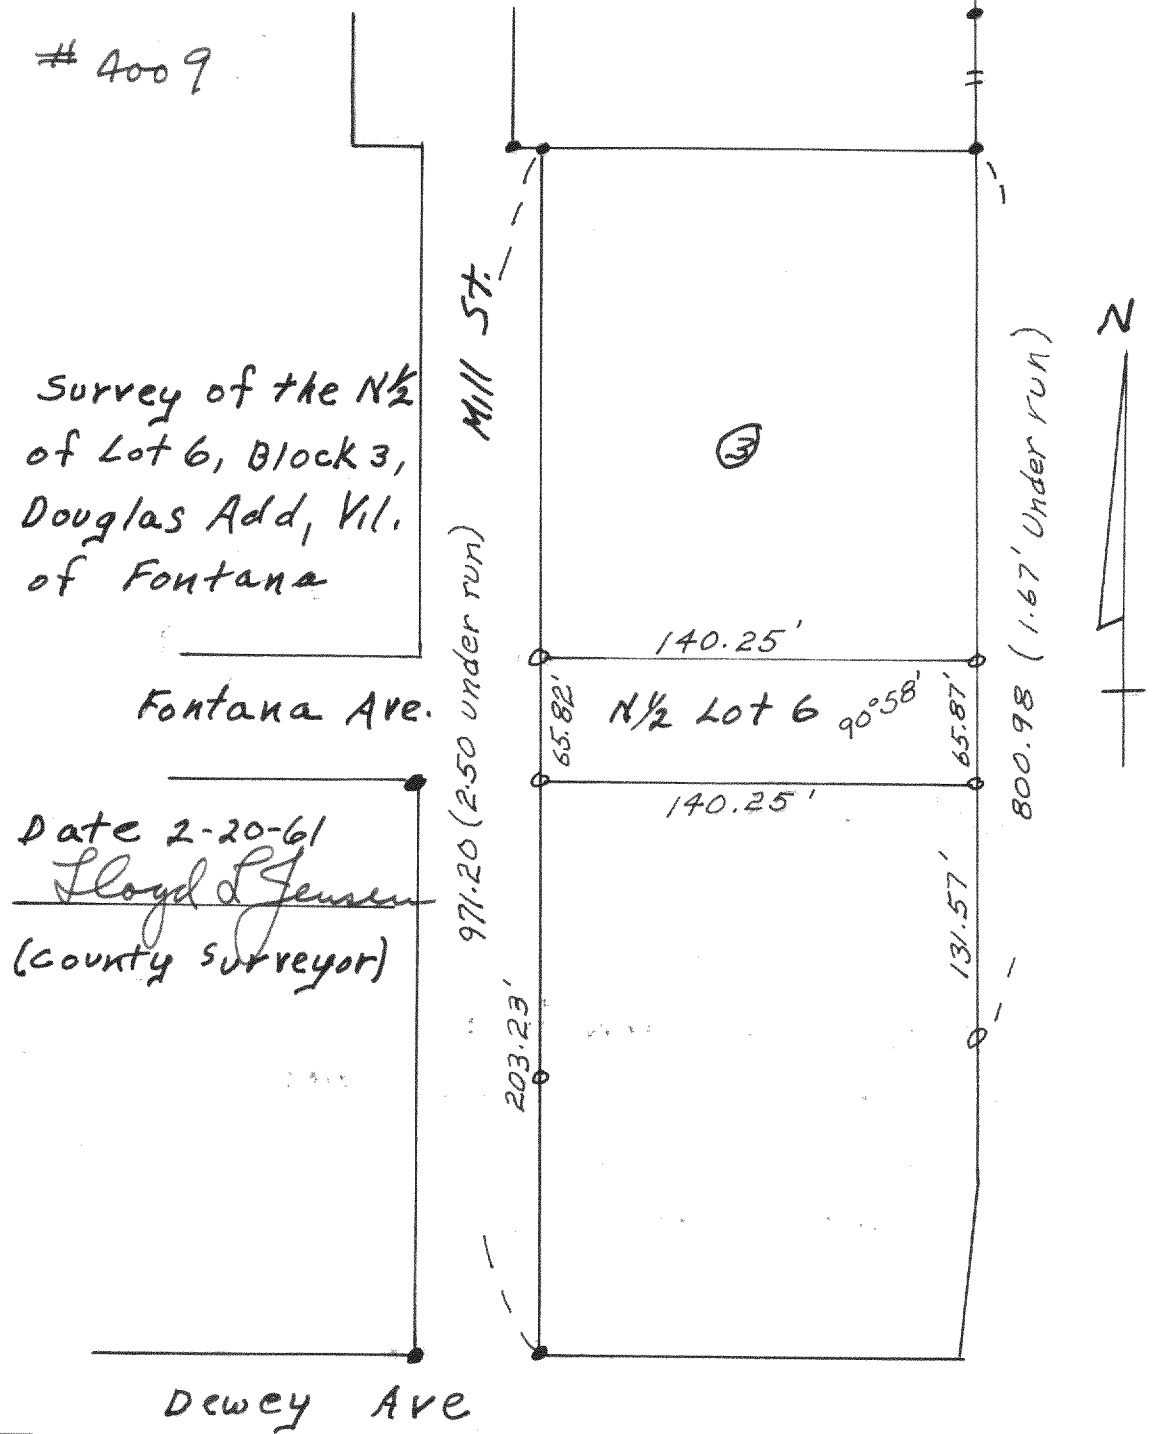

Survey of Lot 8, Block 1,
Brookwood Subd, Village
of Fontana-on-Geneva-Lake
Date 7-6-60 Floyd S Jensen
(County Surveyor)

Survey of Lot 9, Club Unique,
Village of Fontana-on-
Geneva Lake
Date 3-24-61
Floyd S Jensen
(County Surveyor)

Survey of the N $\frac{1}{2}$
of Lot 6, Block 3,
Douglas Add, Vil.
of Fontana
Date 2-20-61
Floyd S Jensen
(County Surveyor)

Survey of Lots 6-9, Block 15,
Glenwood Springs, Fontana
Date 6-21-61 Floyd S Jensen
(County Surveyor)

Survey of Lots 13+14,
Block 16, Glenwood Springs,
Fontana-on-Geneva Lake
Date 11-6-61
Floyd S Jensen
(County Surveyor)