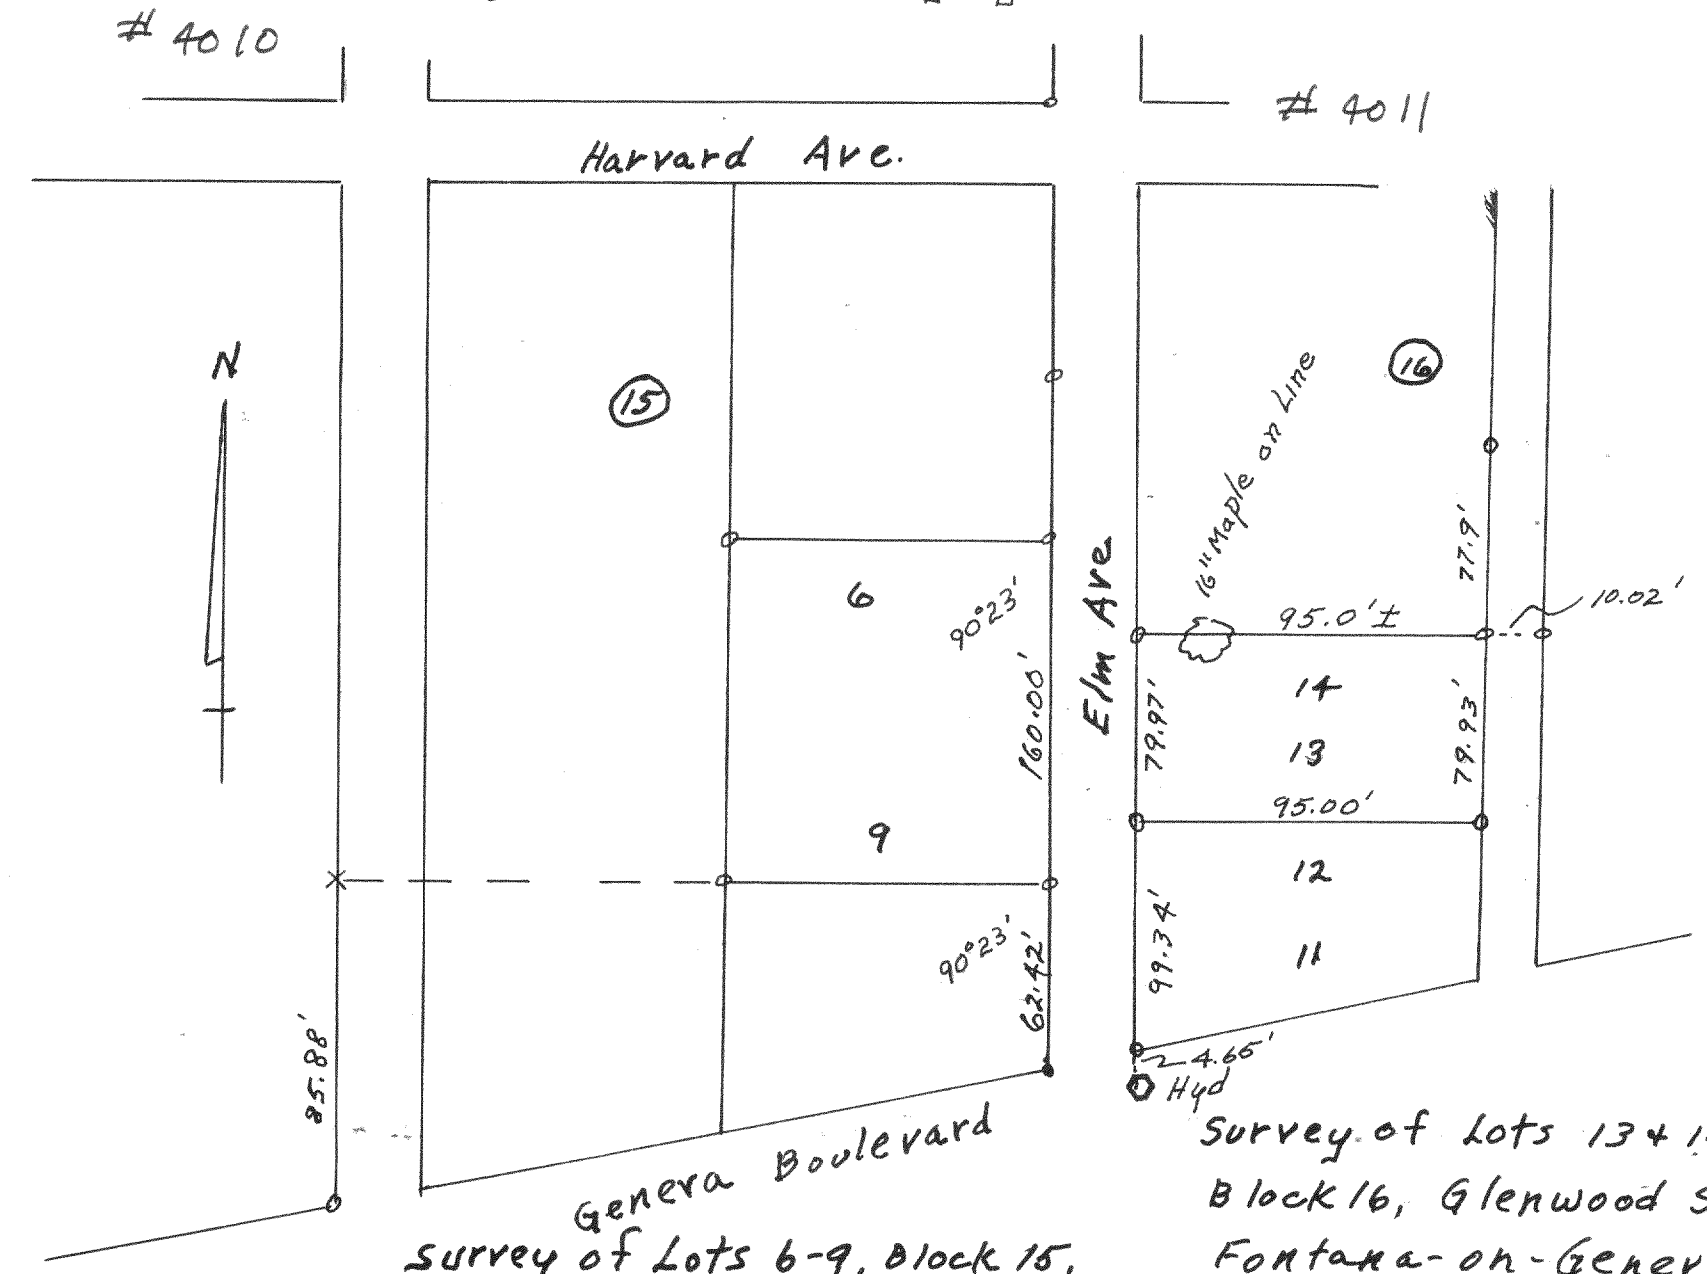

Survey of Lot 8, Block 1,
Brookwood Subd, Village
of Fontana-on-Geneva-Lake
Date 7-6-60 Floyd S Jensen
(County Surveyor)

Survey of Lot 9, Club Unique,
Village of Fontana-on-
Geneva Lake
Date 3-24-61
Floyd S Jensen
(County Surveyor)

Survey of the N $\frac{1}{2}$
of Lot 6, Block 3,
Douglas Add, Vil.
of Fontana
Date 2-20-61
Floyd S Jensen
(County Surveyor)

Survey of Lots 6-9, Block 15,
Glenwood Springs, Fontana
Date 6-21-61 Floyd S Jensen
(County Surveyor)

Survey of Lots 13+14,
Block 16, Glenwood Springs,
Fontana-on-Geneva Lake
Date 11-6-61
Floyd S Jensen
(County Surveyor)