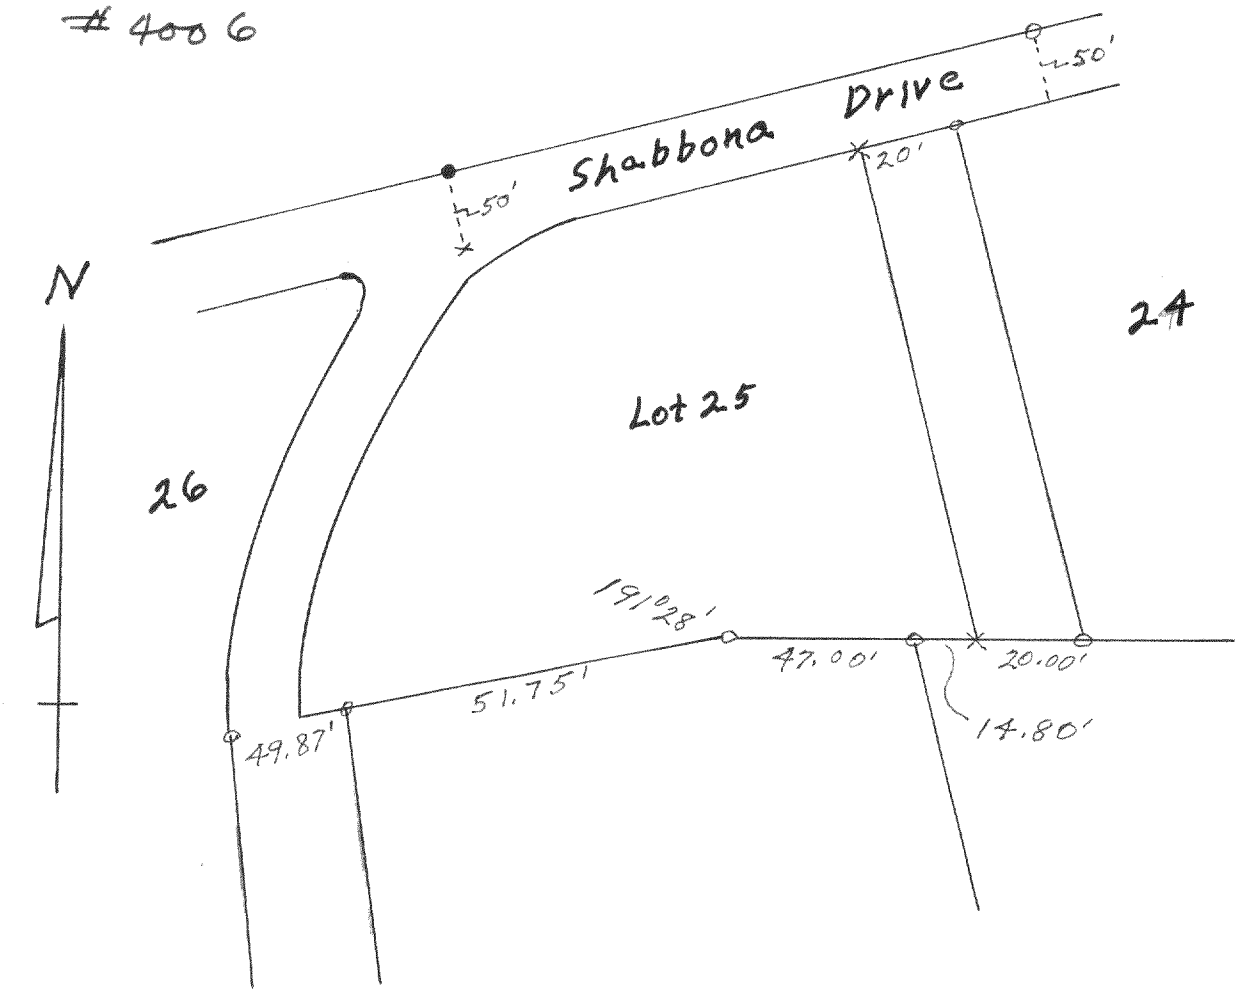

#4003
10
11
Survey of Alley between blocks 10+11, original Plat at the Village of Fontana on Geneva Lake Date Aug. 1960
Lloyd L Jensen
(County Surveyor)

#4004
Survey for lots 1, 2 + part of lot 3 BIK 7 + lots 7+8, Block 8
Glenwood Springs, Village of Fontana Date 8-13-60
Lloyd L Jensen
(County Surveyor)

#4005
Survey of Lots 11+12, Block 3, D. A. Reid's Add, Village of Fontana
Date 7-7-61
Lloyd L Jensen
(County Surveyor)

#4006
Survey of Lot 25, Unit 1, Country Club Estates, Village of Fontana - on Geneva Lake
Date 4-19-60
Lloyd L Jensen
(County Surveyor)