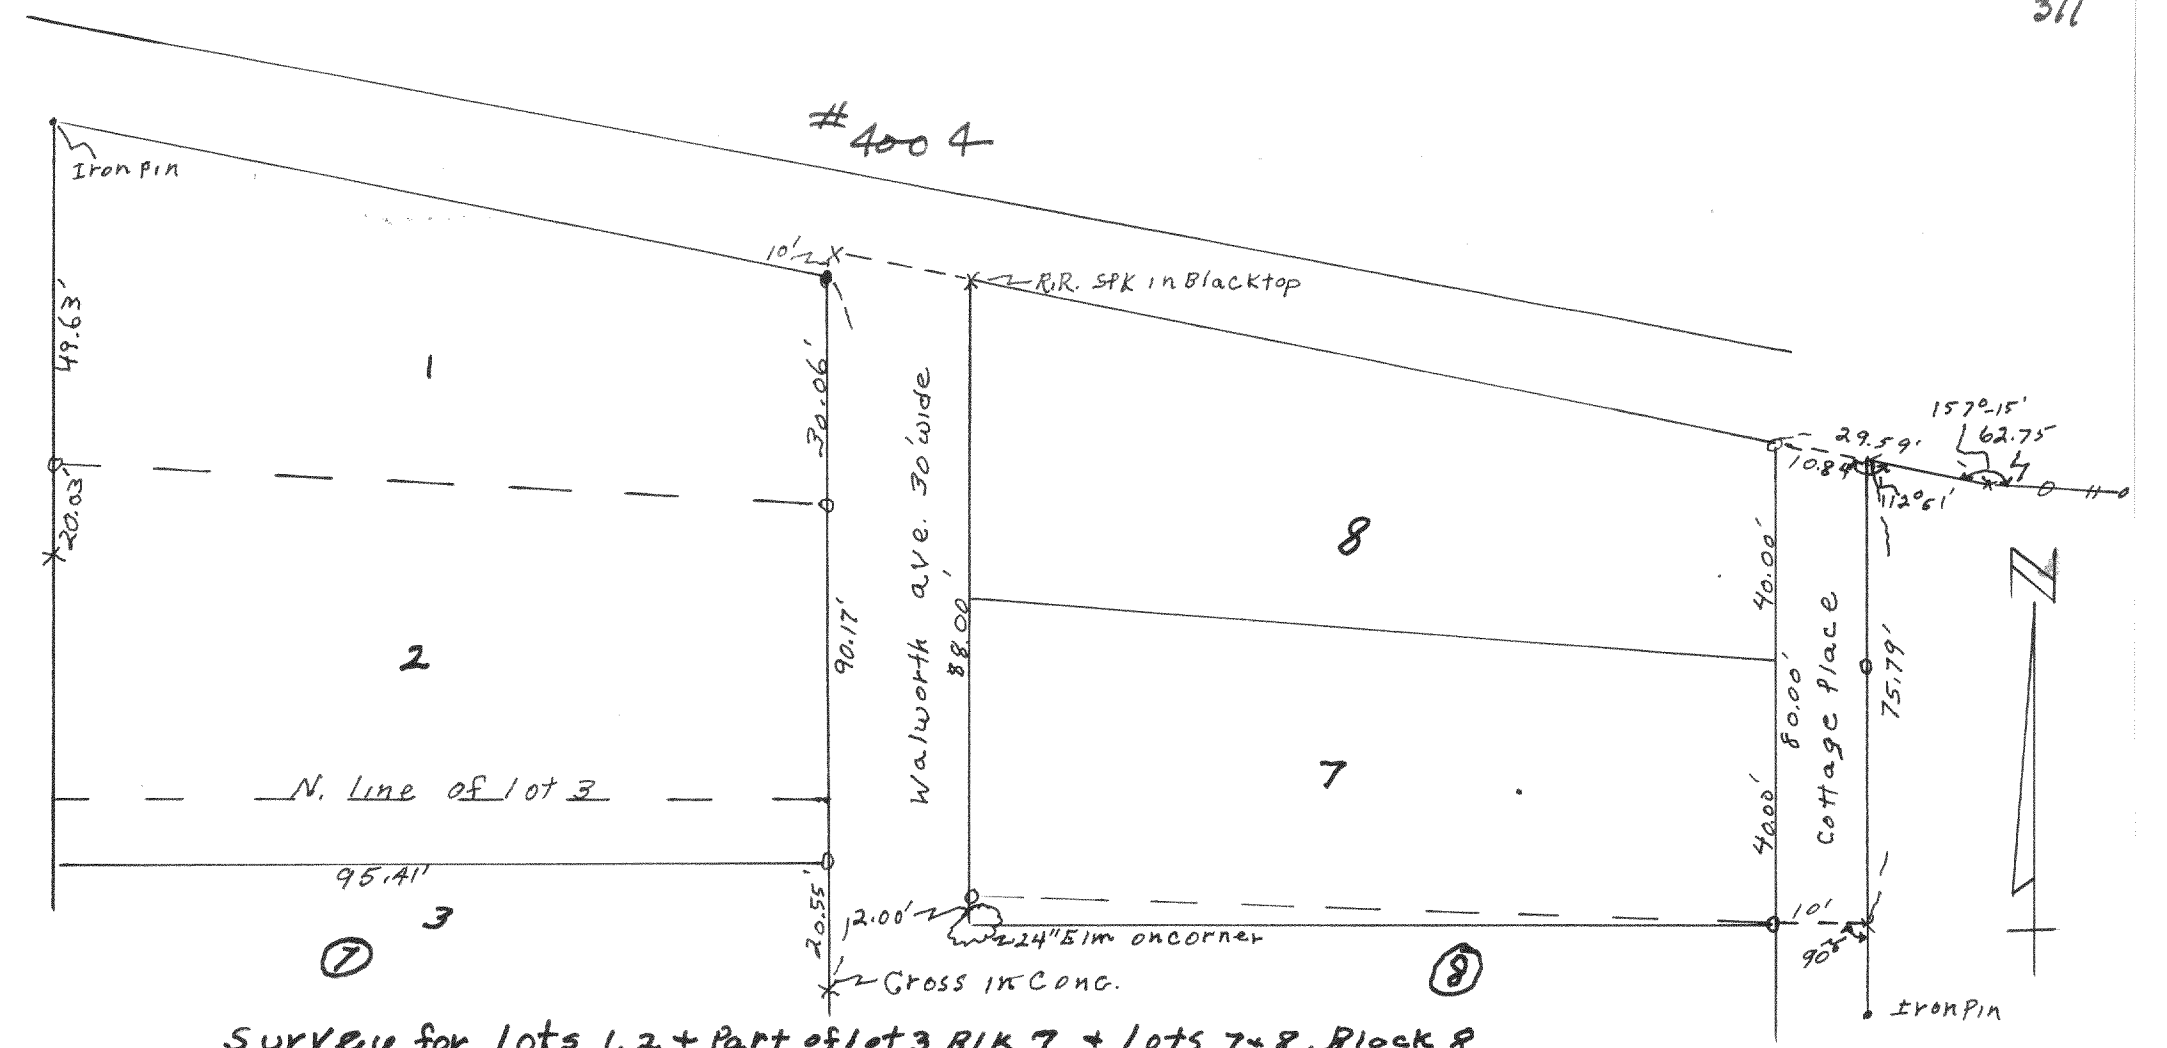

#4003
10
11
Survey of Alley between blocks 10+11, original Plat at the Village of Fontana on Geneva Lake Date Aug. 1960
Lloyd L Jensen
(County Surveyor)

#4004
Survey for lots 1, 2 + part of lot 3 BIK 7 + lots 7+8, Block 8
Glenwood Springs, Village of Fontana Date 8-13-60
Lloyd L Jensen
(County Surveyor)

#4005
Survey of Lots 11+12, Block 3, D. A. Reid's Add, Village of Fontana
Date 7-7-61
Lloyd L Jensen
(County Surveyor)

#4006
Survey of Lot 25, Unit 1, Country Club Estates, Village of Fontana - on Geneva Lake
Date 4-19-60
Lloyd L Jensen
(County Surveyor)