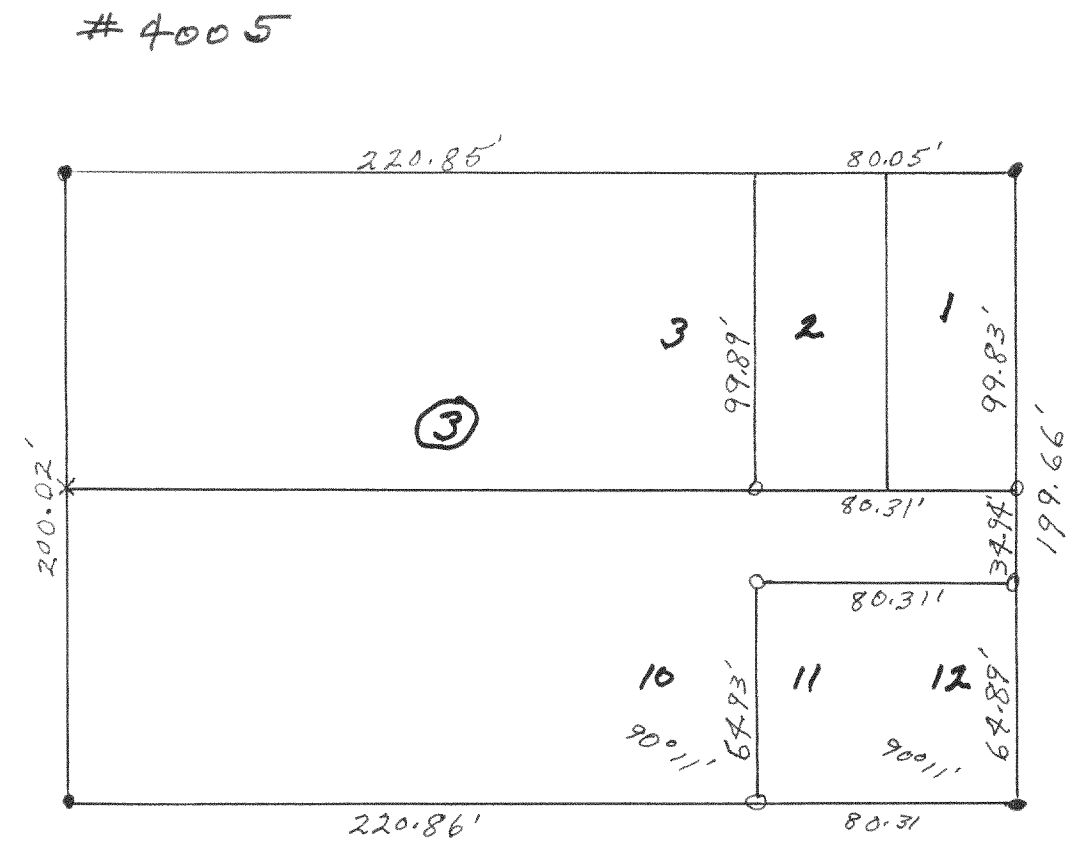

#4003
10
11
Survey of Alley between blocks 10+11, original Plat at the Village of Fontana on Geneva Lake Date Aug. 1960
Lloyd L Jensen
(County Surveyor)

#4004
Survey for lots 1, 2 + part of lot 3 BIK 7 + lots 7+8, Block 8
Glenwood Springs, Village of Fontana Date 8-13-60
Lloyd L Jensen
(County Surveyor)

#4005
Survey of Lots 11+12, Block 3, D. A. Reid's Add, Village of Fontana
Date 7-7-61
Lloyd L Jensen
(County Surveyor)

#4006
Survey of Lot 25, Unit 1, Country Club Estates, Village of Fontana - on Geneva Lake
Date 4-19-60
Lloyd L Jensen
(County Surveyor)