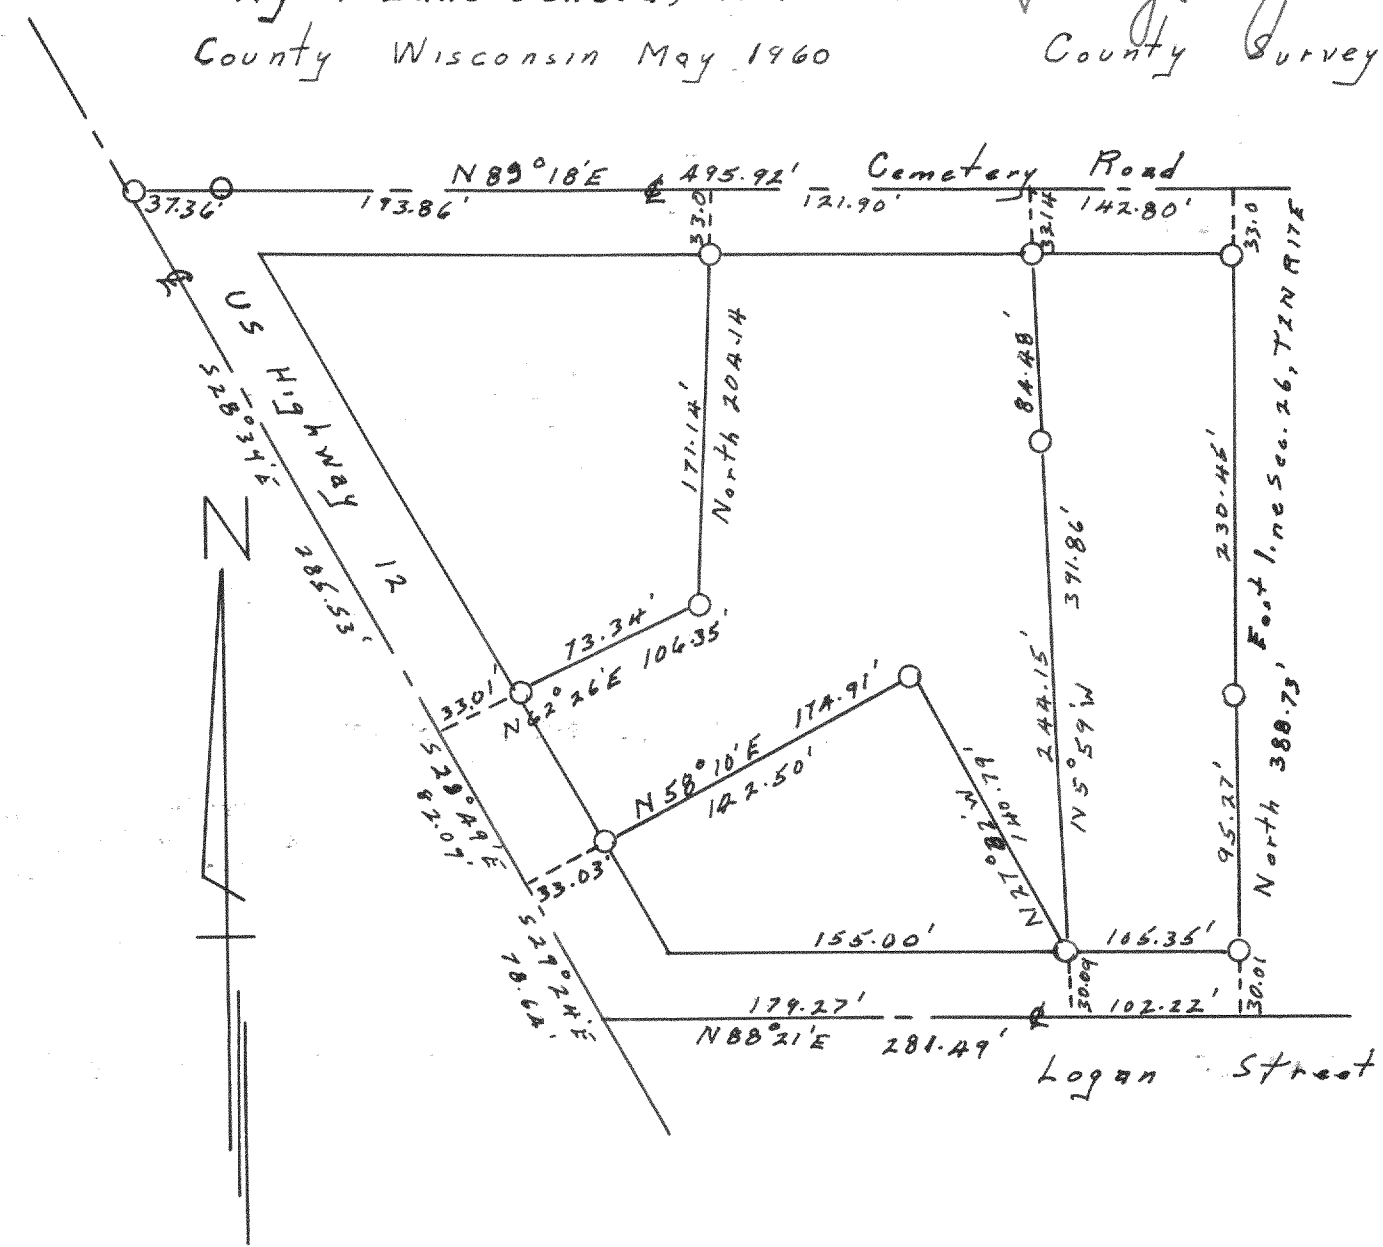

Plat of survey of Lots 16 & 17,
1st Addition to Lauderdale
Park, located in Section 25,
TAN R1E, Walworth County
Wisconsin. Aug 1960
Revised May 1963

Lloyd Jensen
County Surveyor

#3954 Plat of survey of a parcel of
Land located in the SE 1/4 of the
NE 1/4 of Section 26, T2N R17E
City of Lake Geneva, Walworth
County Wisconsin May 1960

Lloyd Jensen
County Surveyor

#3955

Plat of survey of a
parcel of Land located
in the NE 1/4 SW 1/4 of
Section 20, TAN R18E
Village of East Troy
Wisconsin June 1960

Lloyd Jensen
County Surveyor