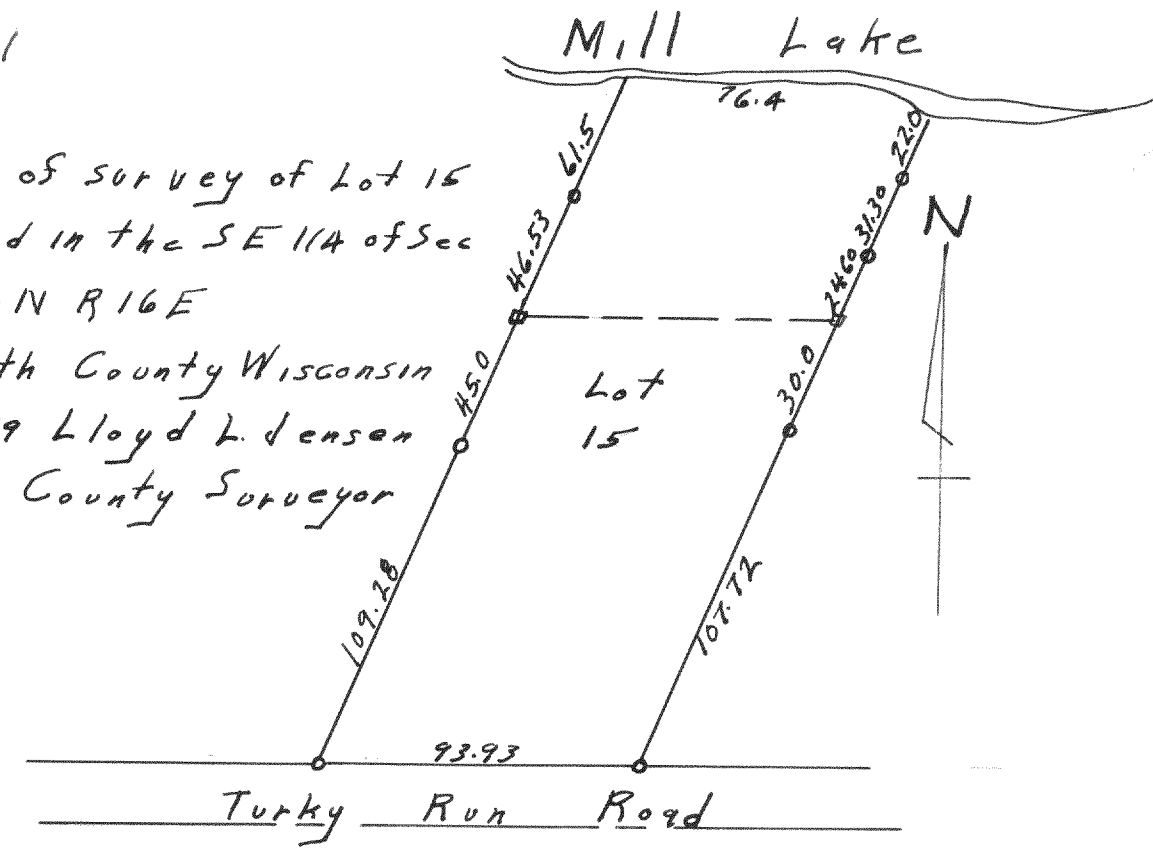

Plat of Survey of Land
in the SE 1/4 of Sec. 32
TIN RIG'E Walworth
County Wisconsin
May 1959 Lloyd L. Jensen
County Surveyor

#3870

Plat of Survey of Land
Located in the SE 1/4 of
Sec. 16, TIN RIG'E
Walworth County Wisconsin
Lloyd L. Jensen
County Surveyor

#3871

Plat of Survey of Lot 15
Located in the SE 1/4 of Sec
35, TAN RIG'E
Walworth County Wisconsin
Mar 1959 Lloyd L. Jensen
County Surveyor

#3872

Plat of Survey of Land located
in the NE 1/4 of Sec. 25 TAN RIG'E
Walworth County Wisconsin
June 1959 Lloyd L. Jensen
County Surveyor

#3873

Plat of Survey of Land
in the NW 1/4 Sec. 25, TAN RIG'E
Walworth County Wisconsin
June 1959 Lloyd L. Jensen
County Surveyor