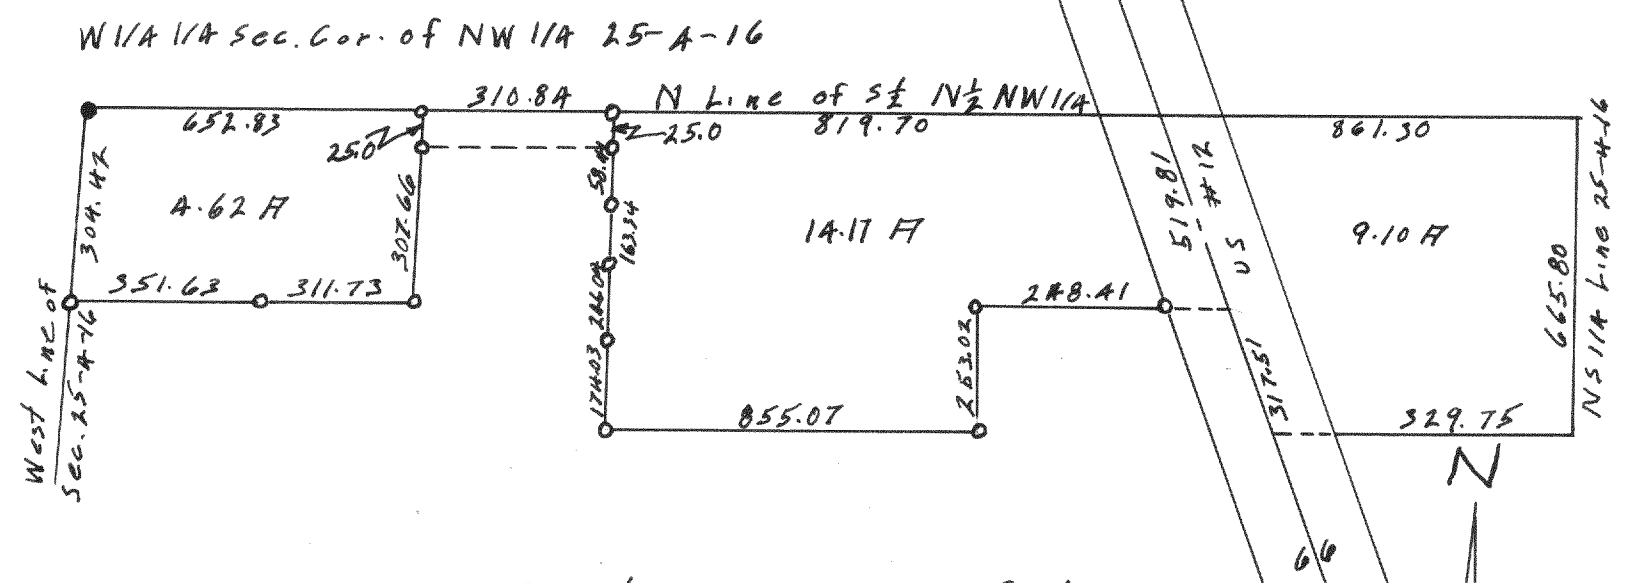

Plat of Survey of Land
in the SE 1/4 of Sec. 32
TIN RIG'E Walworth
County Wisconsin
May 1959 Lloyd L. Jensen
County Surveyor

#3870

Plat of Survey of Land
Located in the SE 1/4 of
Sec. 16, TIN RIG'E
Walworth County Wisconsin
Lloyd L. Jensen
County Surveyor

#3871

Plat of Survey of Lot 15
Located in the SE 1/4 of Sec
35, TAN RIG'E
Walworth County Wisconsin
Mar 1959 Lloyd L. Jensen
County Surveyor

#3872

Plat of Survey of Land located
in the NE 1/4 of Sec. 25 TAN RIG'E
Walworth County Wisconsin
June 1959 Lloyd L. Jensen
County Surveyor

#3873

Plat of Survey of Land
in the NW 1/4 Sec. 25, TAN RIG'E
Walworth County Wisconsin
June 1959 Lloyd L. Jensen
County Surveyor