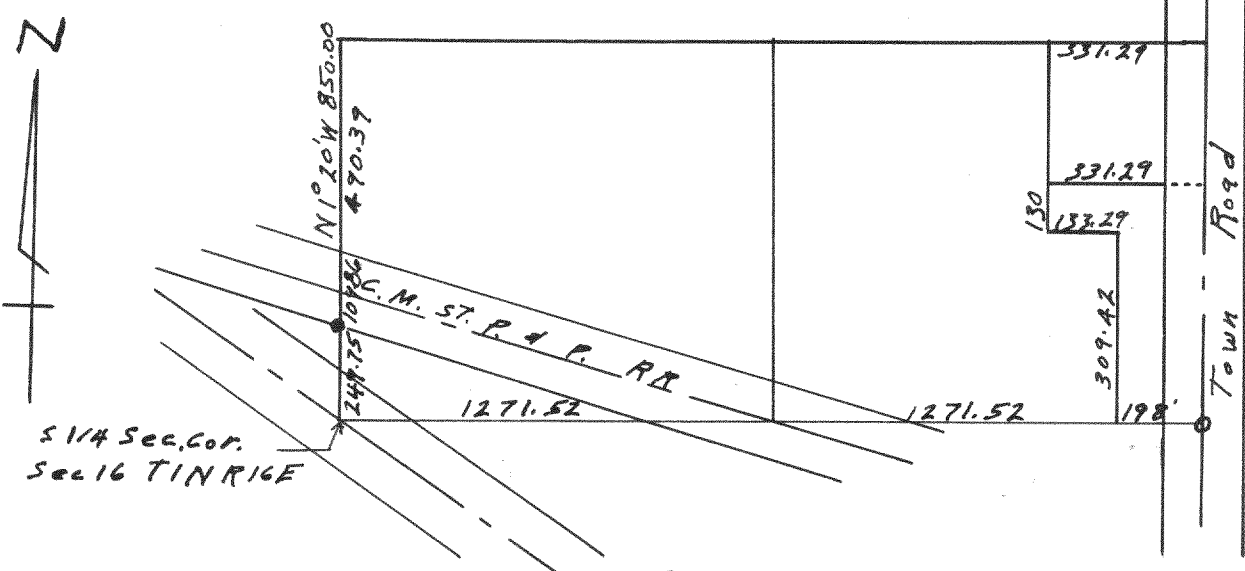

Plat of Survey of Land
in the SE 1/4 of Sec. 32
TIN RIG'E Walworth
County Wisconsin
May 1959 Lloyd L. Jensen
County Surveyor

#3870

Plat of Survey of Land
Located in the SE 1/4 of
Sec. 16, TIN RIG'E
Walworth County Wisconsin
Lloyd L. Jensen
County Surveyor

#3871

Plat of Survey of Lot 15
Located in the SE 1/4 of Sec
35, TAN RIG'E
Walworth County Wisconsin
Mar 1959 Lloyd L. Jensen
County Surveyor

#3872

Plat of Survey of Land located
in the NE 1/4 of Sec. 25 TAN RIG'E
Walworth County Wisconsin
June 1959 Lloyd L. Jensen
County Surveyor

#3873

Plat of Survey of Land
in the NW 1/4 Sec. 25, TAN RIG'E
Walworth County Wisconsin
June 1959 Lloyd L. Jensen
County Surveyor