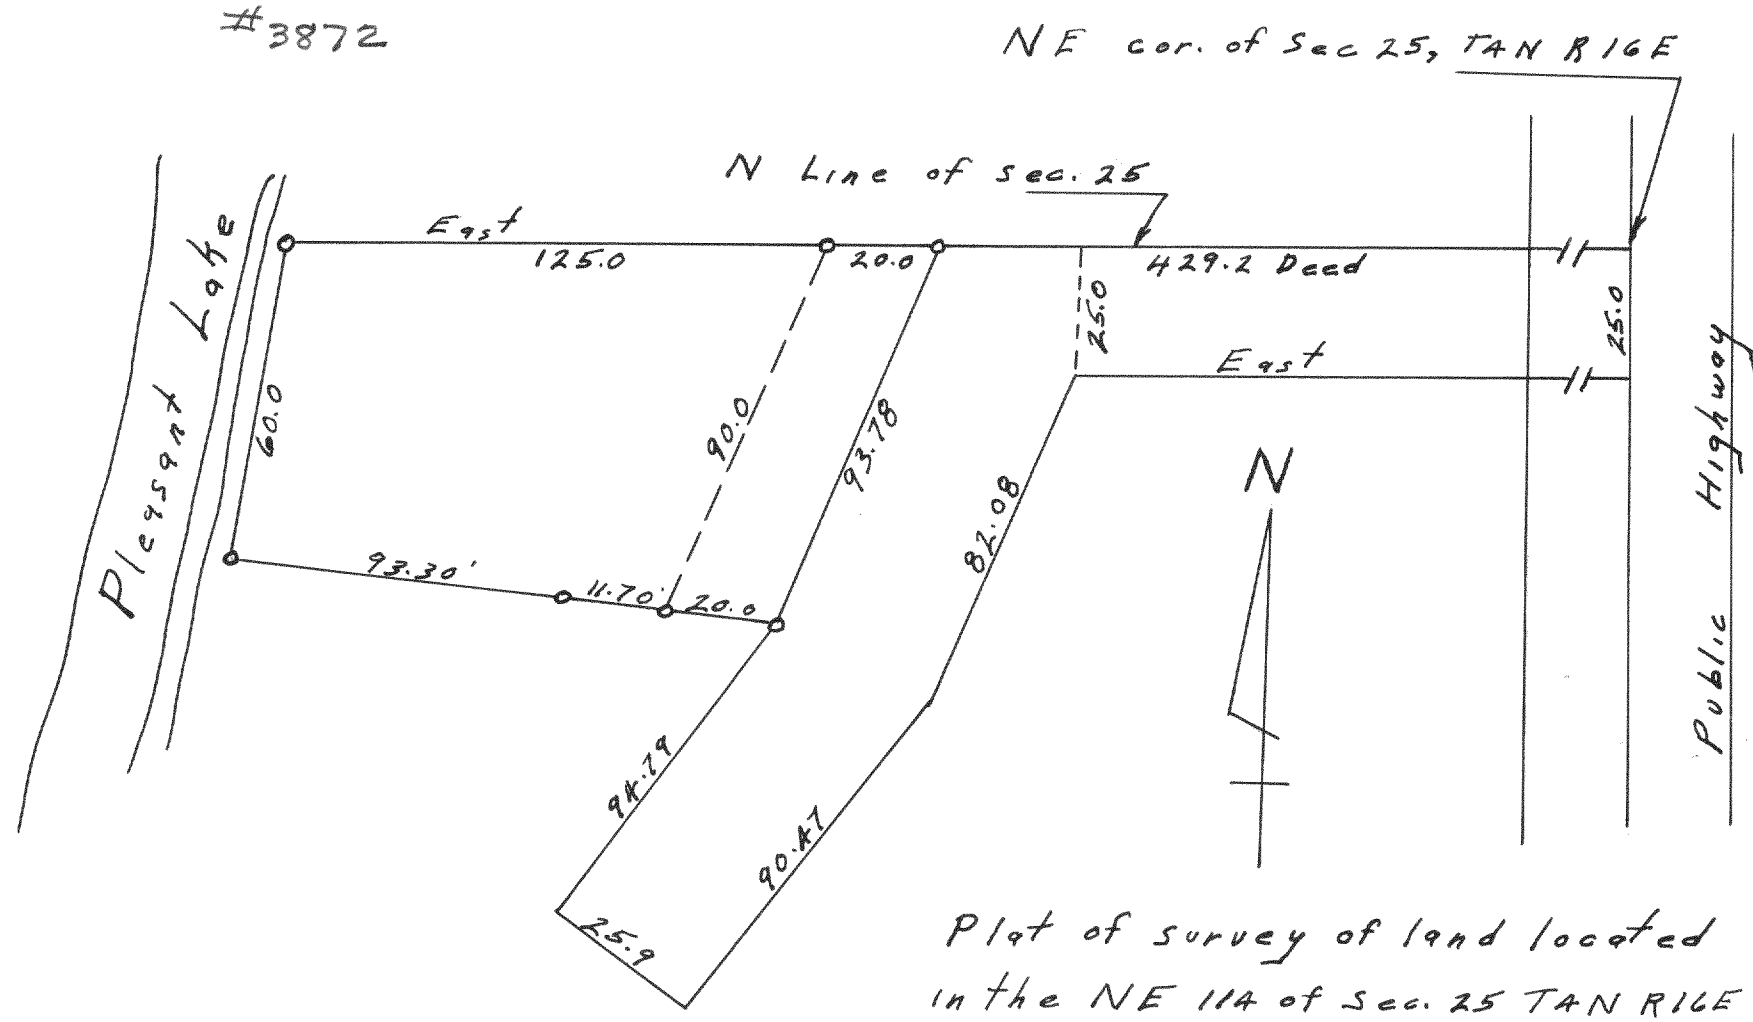

Plat of Survey of Land
in the SE 1/4 of Sec. 32
TIN RIG'E Walworth
County Wisconsin
May 1959 Lloyd L. Jensen
County Surveyor

#3870

Plat of Survey of Land
Located in the SE 1/4 of
Sec. 16, TIN RIG'E
Walworth County Wisconsin
Lloyd L. Jensen
County Surveyor

#3871

Plat of Survey of Lot 15
Located in the SE 1/4 of Sec
35, TAN RIG'E
Walworth County Wisconsin
Mar 1959 Lloyd L. Jensen
County Surveyor

#3872

Plat of Survey of Land located
in the NE 1/4 of Sec. 25 TAN RIG'E
Walworth County Wisconsin
June 1959 Lloyd L. Jensen
County Surveyor

#3873

Plat of Survey of Land
in the NW 1/4 Sec. 25, TAN RIG'E
Walworth County Wisconsin
June 1959 Lloyd L. Jensen
County Surveyor