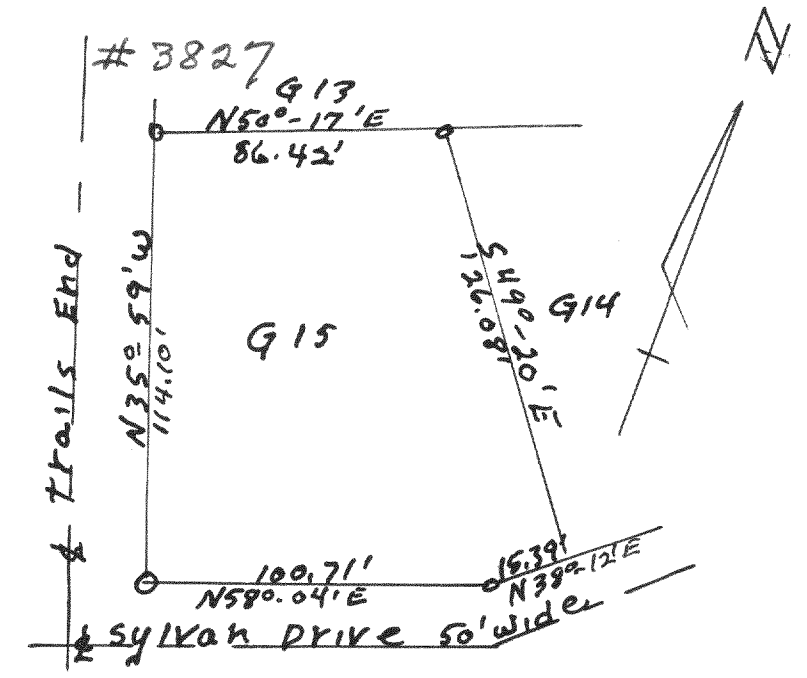

Plat of survey of F25 add F to Country Club Estates, Village of Fontana, Walworth County Wisconsin Lloyd L. Jensen July 1959 County Surveyor

Plat of survey of Lot 29 add F to Country Club Estates, Village of Fontana, Walworth County Wisconsin July 1959 Lloyd L. Jensen County Surveyor

Plat of survey of Lot G-7 Add. G to Country Club Estates, Village of Fontana, Walworth County Wisconsin. Sept. Lloyd L. Jensen 1959 County Surveyor

Plat of survey of Lot F31 add. F to Country Club Estates Village of Fontana, Walworth County Wisconsin Lloyd L. Jensen July 1959 County Surveyor

Plat of survey of Lot F-30 Add. F to Country Club Estates, Village of Fontana, Walworth County, Wisconsin Sept. Lloyd L. Jensen 1959 County Surveyor

Plat of survey of Lot G-8 Add. G to Country Club Estates, Village of Fontana, Walworth County Wisconsin. Oct. 1959 Lloyd L. Jensen County Surveyor

Plat of survey of Lot G15 Add. G to Country Club Estates, Village of Fontana, Walworth County Wisconsin. Oct 1959 Lloyd L. Jensen County Surveyor