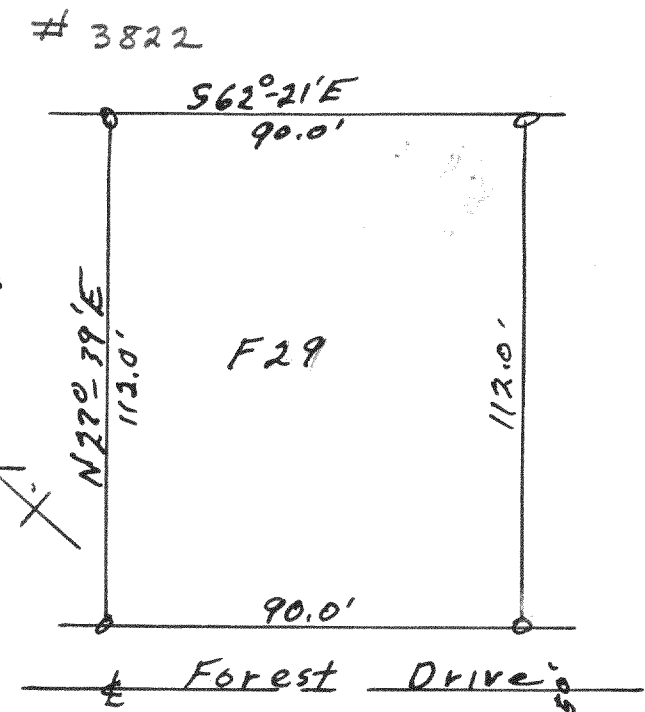

Plat of survey of F25 add F to Country Club Estates, Village of Fontana, Walworth County Wisconsin Lloyd L. Jensen July 1959 County Surveyor

Plat of survey of Lot 29 add F to Country Club Estates, Village of Fontana, Walworth County Wisconsin July 1959 Lloyd L. Jensen County Surveyor

Plat of survey of Lot G-7 Add. G to Country Club Estates, Village of Fontana, Walworth County Wisconsin. Sept. Lloyd L. Jensen 1959 County Surveyor

Plat of survey of Lot F31 add. F to Country Club Estates Village of Fontana, Walworth County Wisconsin Lloyd L. Jensen July 1959 County Surveyor

Plat of survey of Lot F-30 Add. F to Country Club Estates, Village of Fontana, Walworth County, Wisconsin Sept. Lloyd L. Jensen 1959 County Surveyor

Plat of survey of Lot G-8 Add. G to Country Club Estates, Village of Fontana, Walworth County Wisconsin. Oct. 1959 Lloyd L. Jensen County Surveyor

Plat of survey of Lot G15 Add. G to Country Club Estates, Village of Fontana, Walworth County Wisconsin. Oct 1959 Lloyd L. Jensen County Surveyor