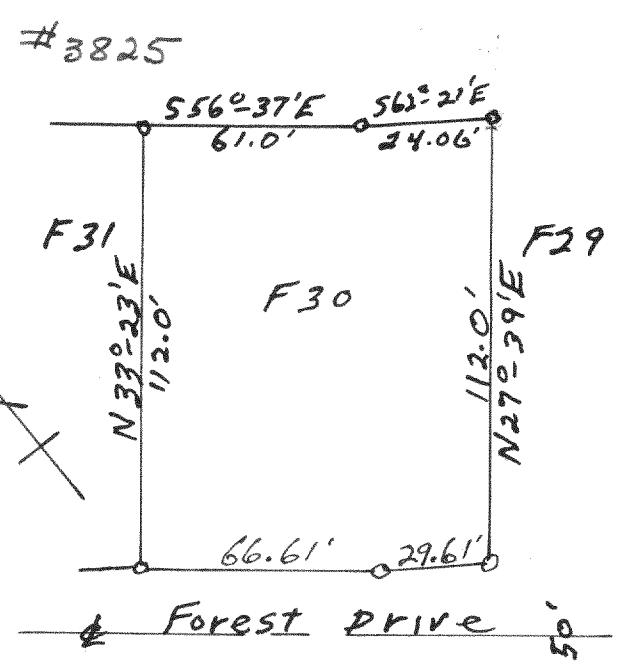

Plat of survey of F25 add F to Country Club Estates, Village of Fontana, Walworth County Wisconsin Lloyd L. Jensen July 1959 County Surveyor

Plat of survey of Lot 29 add F to Country Club Estates, Village of Fontana, Walworth County Wisconsin July 1959 Lloyd L. Jensen County Surveyor

Plat of survey of Lot G-7 Add. G to Country Club Estates, Village of Fontana, Walworth County Wisconsin. Sept. Lloyd L. Jensen 1959 County Surveyor

Plat of survey of Lot F31 add. F to Country Club Estates Village of Fontana, Walworth County Wisconsin Lloyd L. Jensen July 1959 County Surveyor

Plat of survey of Lot F-30 Add. F to Country Club Estates, Village of Fontana, Walworth County, Wisconsin Sept. Lloyd L. Jensen 1959 County Surveyor

Plat of survey of Lot G-8 Add. G to Country Club Estates, Village of Fontana, Walworth County Wisconsin. Oct. 1959 Lloyd L. Jensen County Surveyor

Plat of survey of Lot G15 Add. G to Country Club Estates, Village of Fontana, Walworth County Wisconsin. Oct 1959 Lloyd L. Jensen County Surveyor