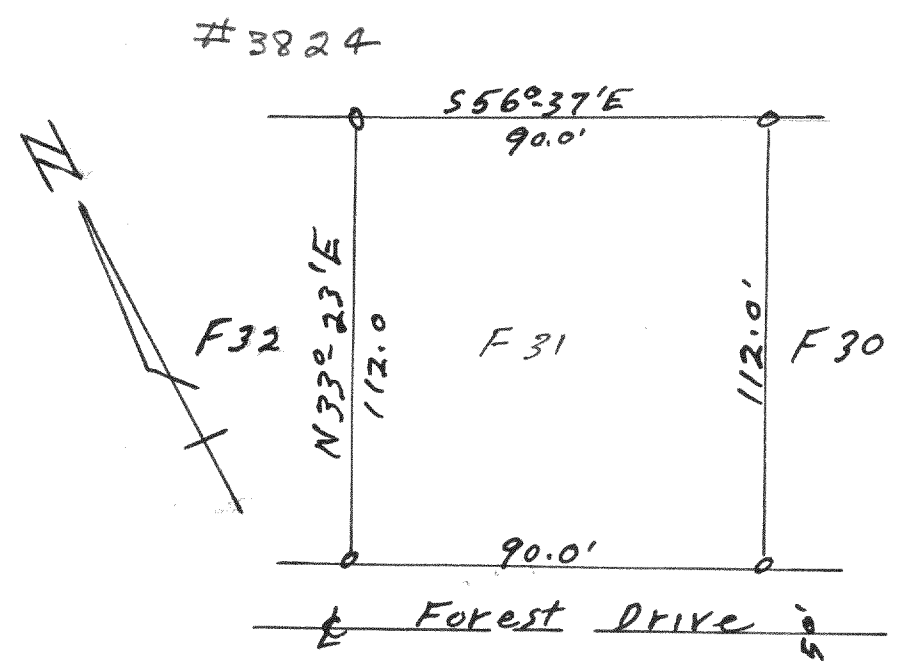

Plat of survey of F25 add F to Country Club Estates, Village of Fontana, Walworth County Wisconsin Lloyd L. Jensen July 1959 County Surveyor

Plat of survey of Lot 29 add F to Country Club Estates, Village of Fontana, Walworth County Wisconsin July 1959 Lloyd L. Jensen County Surveyor

Plat of survey of Lot G-7 Add. G to Country Club Estates, Village of Fontana, Walworth County Wisconsin. Sept. Lloyd L. Jensen 1959 County Surveyor

Plat of survey of Lot F31 add. F to Country Club Estates Village of Fontana, Walworth County Wisconsin Lloyd L. Jensen July 1959 County Surveyor

Plat of survey of Lot F-30 Add. F to Country Club Estates, Village of Fontana, Walworth County, Wisconsin Sept. Lloyd L. Jensen 1959 County Surveyor

Plat of survey of Lot G-8 Add. G to Country Club Estates, Village of Fontana, Walworth County Wisconsin. Oct. 1959 Lloyd L. Jensen County Surveyor

Plat of survey of Lot G15 Add. G to Country Club Estates, Village of Fontana, Walworth County Wisconsin. Oct 1959 Lloyd L. Jensen County Surveyor