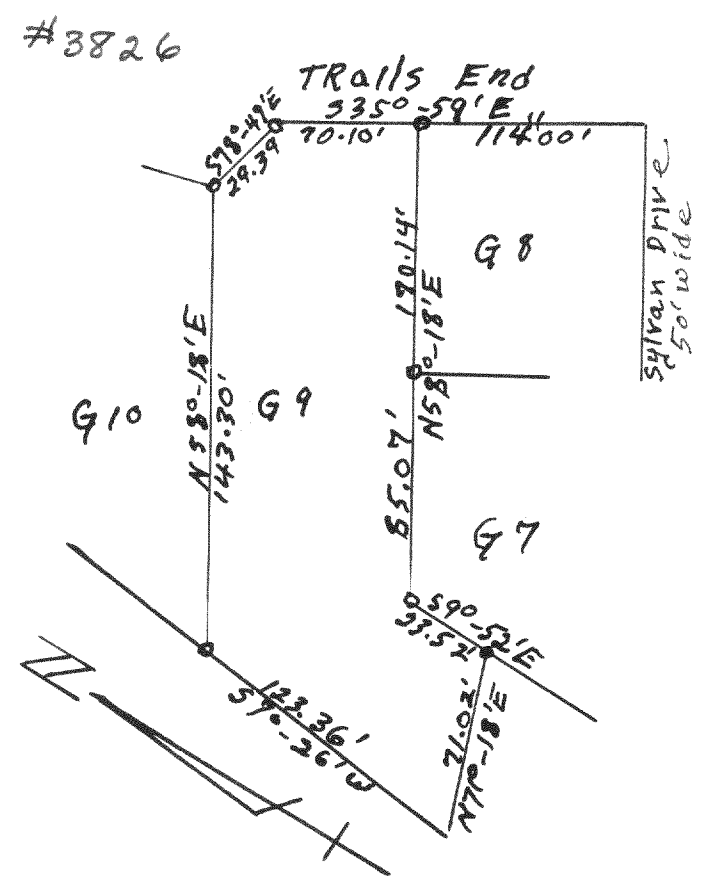

Plat of survey of F25 add F to Country Club Estates, Village of Fontana, Walworth County Wisconsin Lloyd L. Jensen July 1959 County Surveyor

Plat of survey of Lot 29 add F to Country Club Estates, Village of Fontana, Walworth County Wisconsin July 1959 Lloyd L. Jensen County Surveyor

Plat of survey of Lot G-7 Add. G to Country Club Estates, Village of Fontana, Walworth County Wisconsin. Sept. Lloyd L. Jensen 1959 County Surveyor

Plat of survey of Lot F31 add. F to Country Club Estates Village of Fontana, Walworth County Wisconsin Lloyd L. Jensen July 1959 County Surveyor

Plat of survey of Lot F-30 Add. F to Country Club Estates, Village of Fontana, Walworth County, Wisconsin Sept. Lloyd L. Jensen 1959 County Surveyor

Plat of survey of Lot G-8 Add. G to Country Club Estates, Village of Fontana, Walworth County Wisconsin. Oct. 1959 Lloyd L. Jensen County Surveyor

Plat of survey of Lot G15 Add. G to Country Club Estates, Village of Fontana, Walworth County Wisconsin. Oct 1959 Lloyd L. Jensen County Surveyor