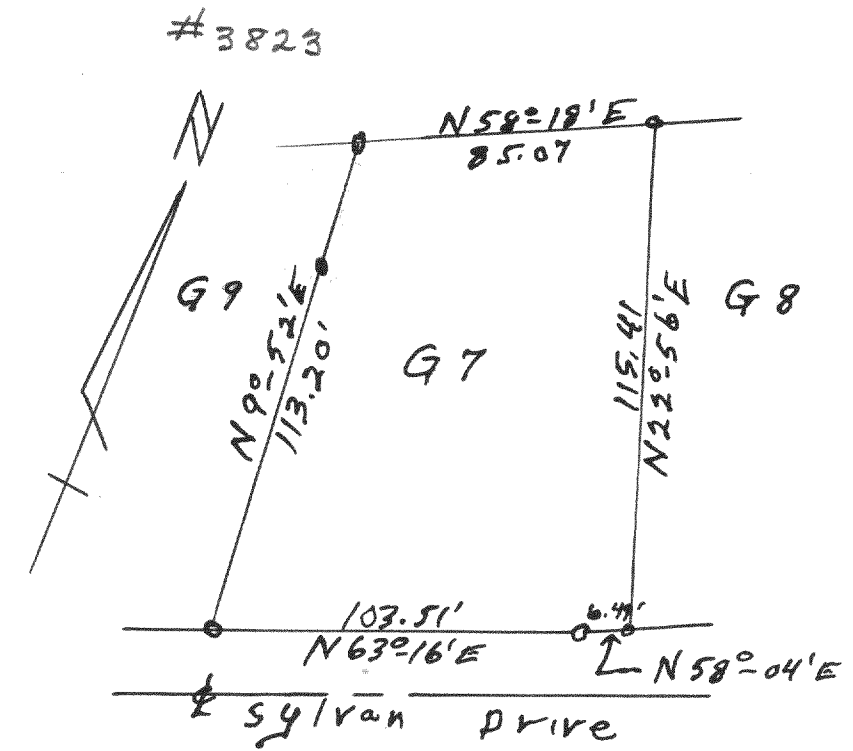

Plat of survey of F25 add F to Country Club Estates, Village of Fontana, Walworth County Wisconsin Lloyd L. Jensen July 1959 County Surveyor

Plat of survey of Lot 29 add F to Country Club Estates, Village of Fontana, Walworth County Wisconsin July 1959 Lloyd L. Jensen County Surveyor

Plat of survey of Lot G-7 Add. G to Country Club Estates, Village of Fontana, Walworth County Wisconsin. Sept. Lloyd L. Jensen 1959 County Surveyor

Plat of survey of Lot F31 add. F to Country Club Estates Village of Fontana, Walworth County Wisconsin Lloyd L. Jensen July 1959 County Surveyor

Plat of survey of Lot F-30 Add. F to Country Club Estates, Village of Fontana, Walworth County, Wisconsin Sept. Lloyd L. Jensen 1959 County Surveyor

Plat of survey of Lot G-8 Add. G to Country Club Estates, Village of Fontana, Walworth County Wisconsin. Oct. 1959 Lloyd L. Jensen County Surveyor

Plat of survey of Lot G15 Add. G to Country Club Estates, Village of Fontana, Walworth County Wisconsin. Oct 1959 Lloyd L. Jensen County Surveyor