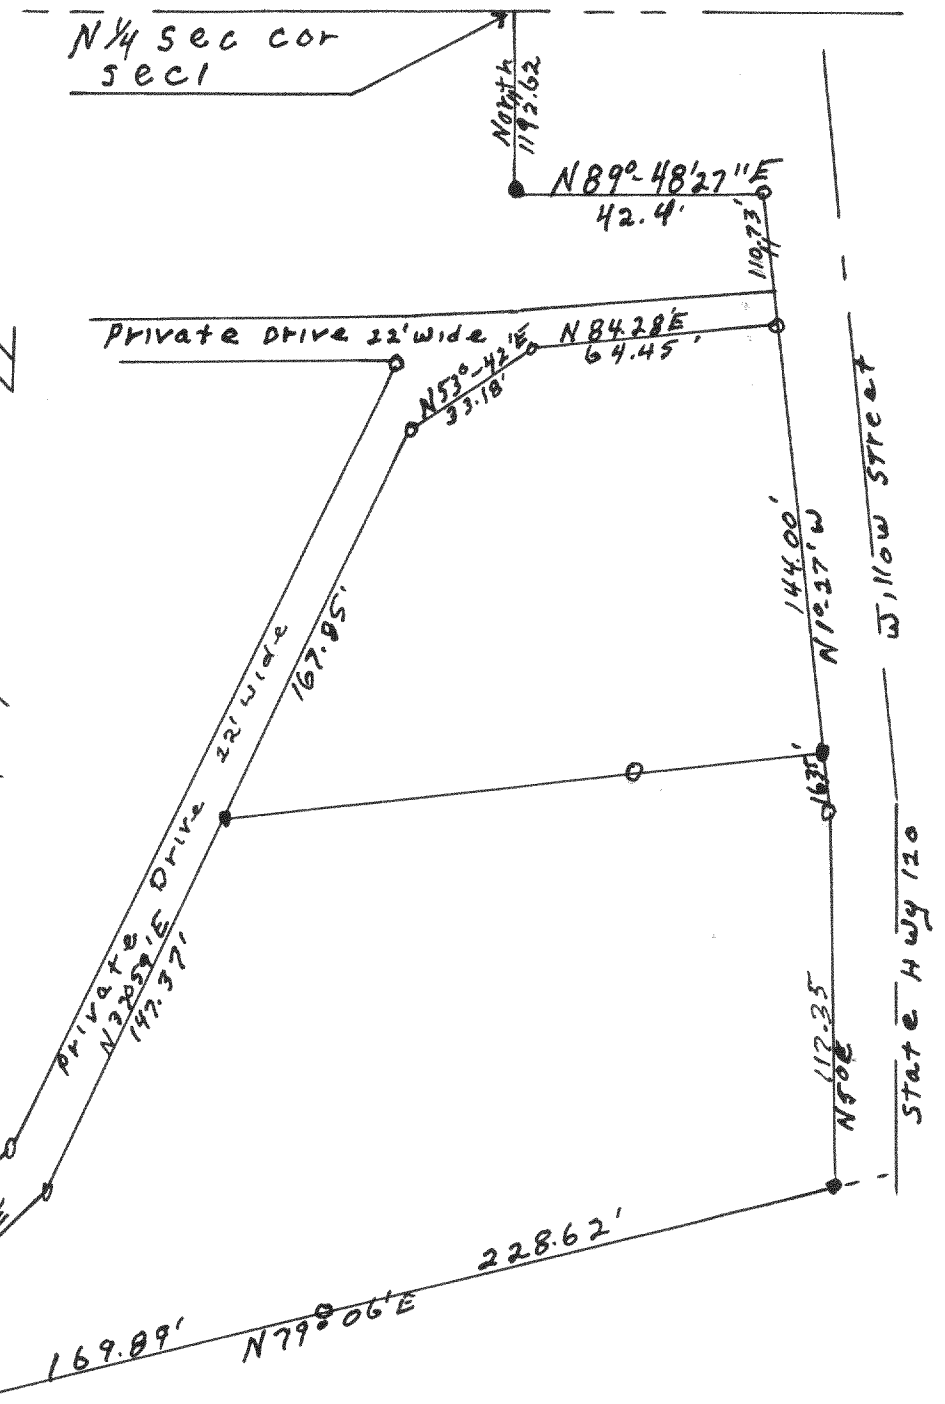

Plat of Survey of A Parcel of land in the S.E. 1/4 of Sec. 35, T1N, R18E, Village of Genoa city, Walworth County Wisconsin Dec. 1959 Lloyd L. Jensen County Surveyor

Plat of Survey of A Parcel of land located in the North 1/2 of Section 1, T1N, R17E, City of Lake Geneva, Walworth County Wisconsin Oct. 1959 Lloyd L. Jensen County Surveyor

Plat of Survey of Lot 82, Sturwood Add. No. 3, City of Lake Geneva, Walworth County Wisconsin March 1959 Lloyd L. Jensen County Surveyor

Plat of Survey of outlots 70 + 71, and lots 13 - 18 Phillips Add., Village of Walworth, Walworth County Wisconsin Jan. 1959 Lloyd L. Jensen County Surveyor

Plat of Survey of Part of outlot 218 of the Village of Walworth, Walworth Co. Wisconsin Aug. 1959 Lloyd L. Jensen County Surveyor