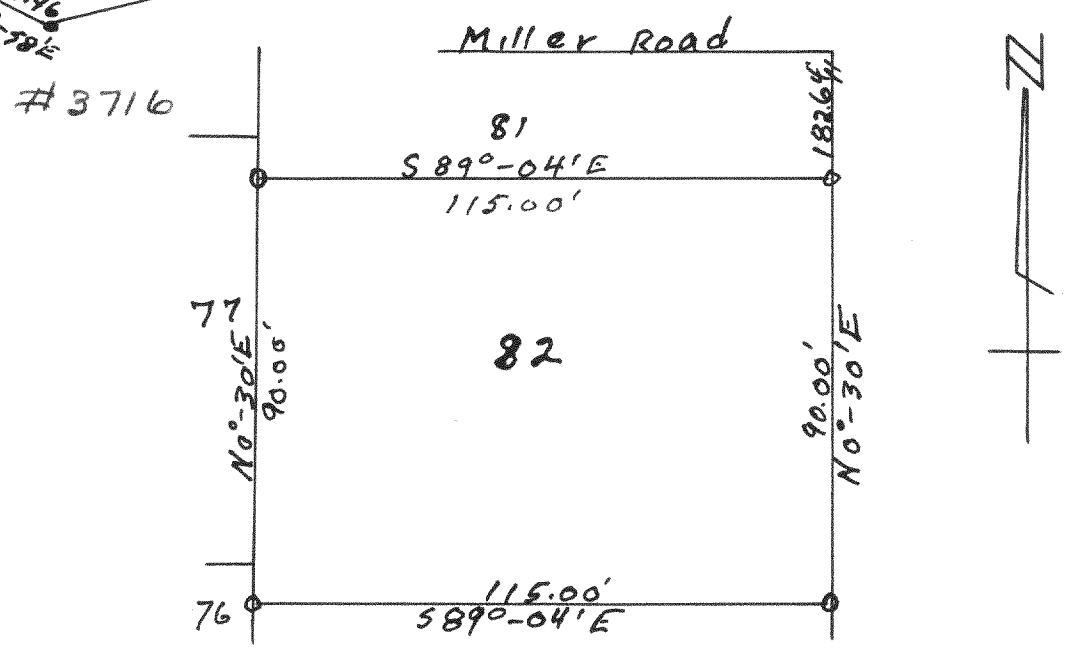

Plat of Survey of A Parcel of land in the S.E. 1/4 of Sec. 35, T1N, R18E, Village of Genoa city, Walworth County Wisconsin Dec. 1959 Lloyd L. Jensen County Surveyor

Plat of Survey of A Parcel of land located in the North 1/2 of Section 1, T1N, R17E, City of Lake Geneva, Walworth County Wisconsin Oct. 1959 Lloyd L. Jensen County Surveyor

Plat of Survey of Lot 82, Sturwood Add. No. 3, City of Lake Geneva, Walworth County Wisconsin March 1959 Lloyd L. Jensen County Surveyor

Plat of Survey of outlots 70 + 71, and lots 13 - 18 Phillips Add., Village of Walworth, Walworth County Wisconsin Jan. 1959 Lloyd L. Jensen County Surveyor

Plat of Survey of Part of outlot 218 of the Village of Walworth, Walworth Co. Wisconsin Aug. 1959 Lloyd L. Jensen County Surveyor