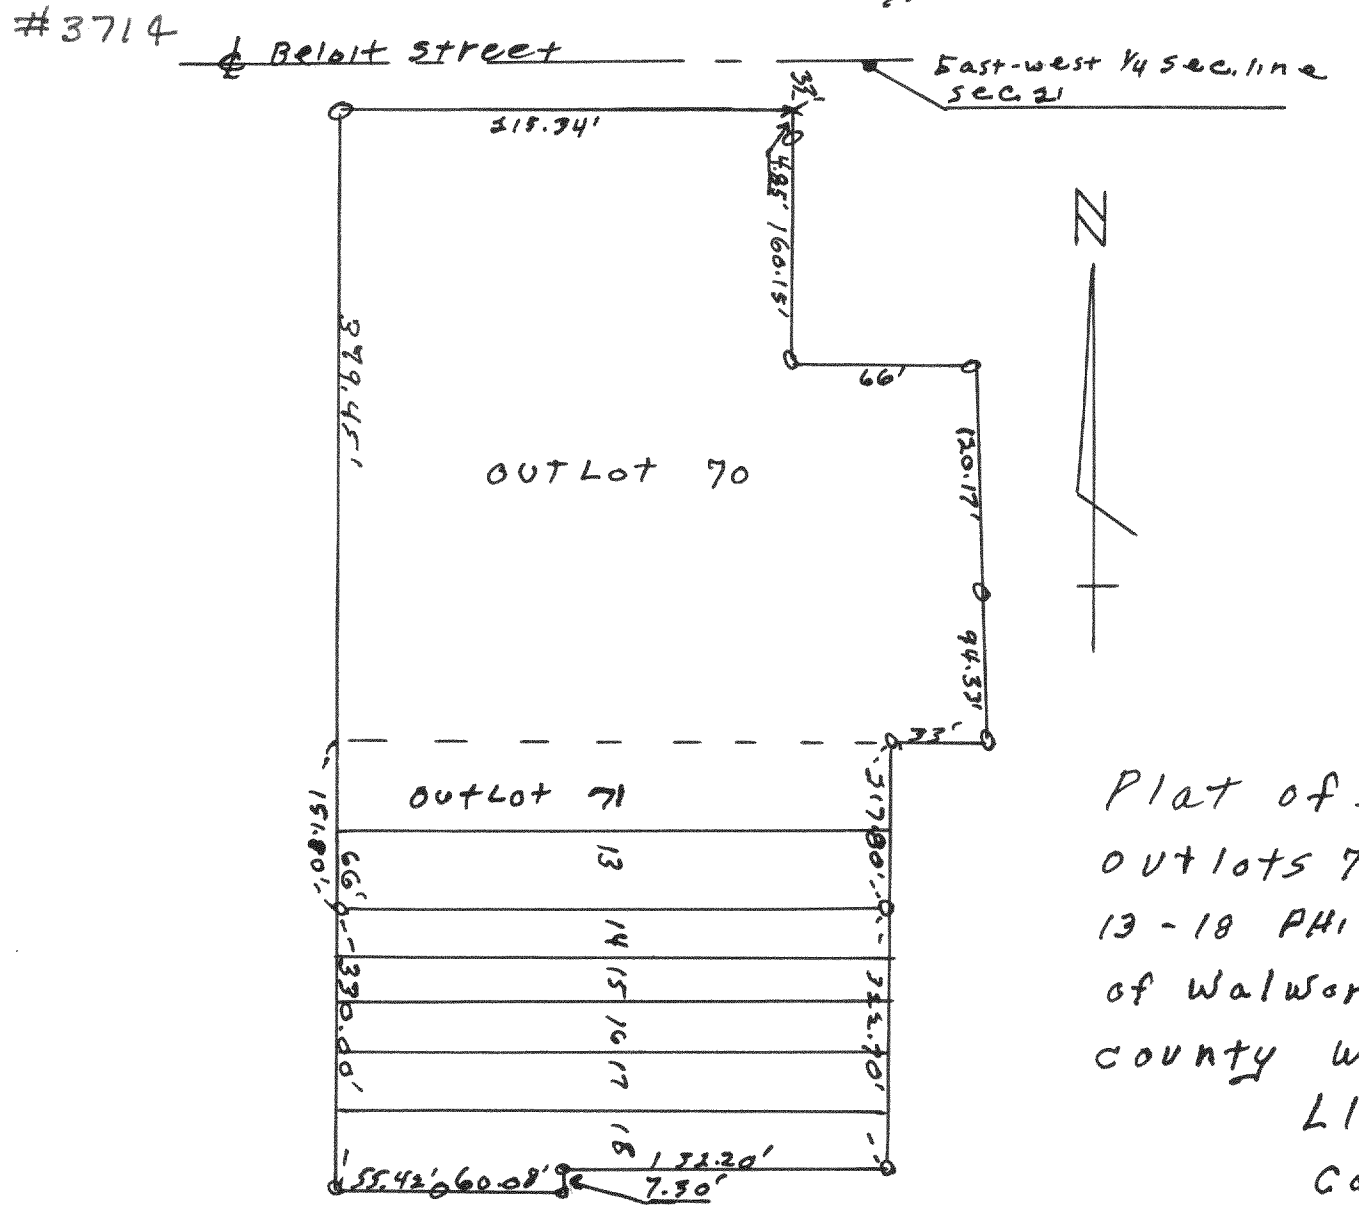

Plat of Survey of A Parcel of land in the S.E. 1/4 of Sec. 35, T1N, R18E, Village of Genoa city, Walworth County Wisconsin Dec. 1959 Lloyd L. Jensen County Surveyor

Plat of Survey of A Parcel of land located in the North 1/2 of Section 1, T1N, R17E, City of Lake Geneva, Walworth County Wisconsin Oct. 1959 Lloyd L. Jensen County Surveyor

Plat of Survey of Lot 82, Sturwood Add. No. 3, City of Lake Geneva, Walworth County Wisconsin March 1959 Lloyd L. Jensen County Surveyor

Plat of Survey of outlots 70 + 71, and lots 13 - 18 Phillips Add., Village of Walworth, Walworth County Wisconsin Jan. 1959 Lloyd L. Jensen County Surveyor

Plat of Survey of Part of outlot 218 of the Village of Walworth, Walworth Co. Wisconsin Aug. 1959 Lloyd L. Jensen County Surveyor