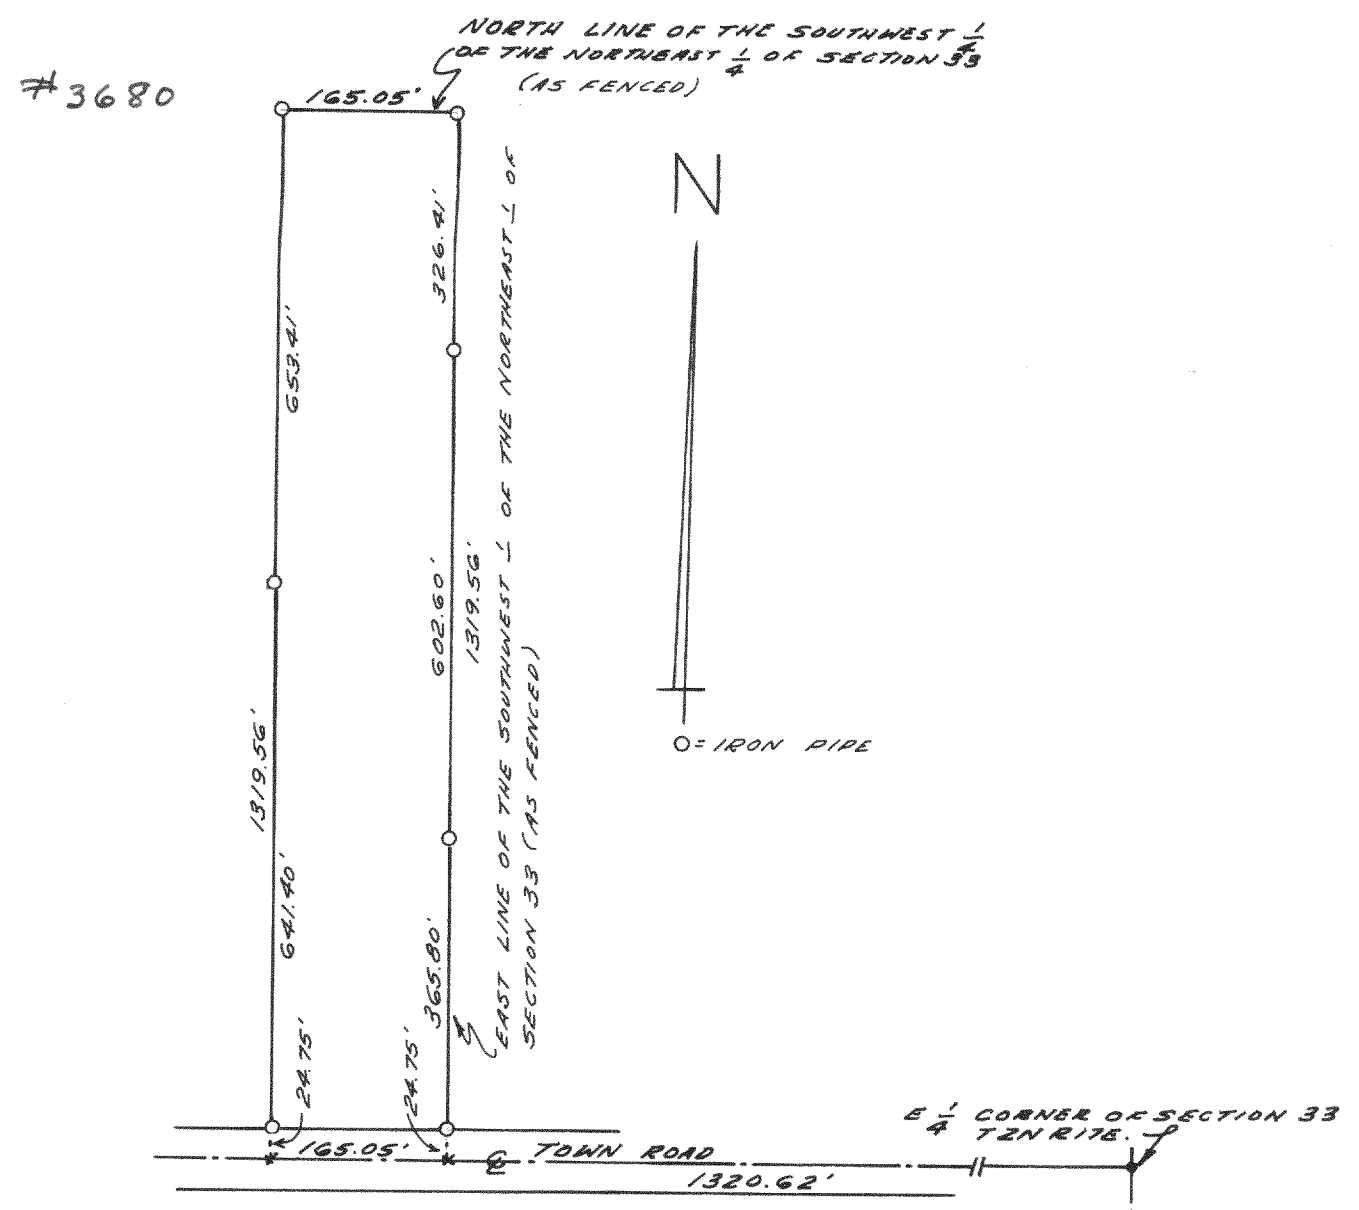

SURVEY OF A PARCEL OF LAND LOCATED IN THE NW 1/4 OF SECTION 4, T4N, R18E, WALWORTH COUNTY, WISCONSIN.

Lloyd Jensen
COUNTY SURVEYOR

SURVEY OF A PARCEL OF LAND LOCATED IN THE NORTHEAST 1/4 OF SECTION 33, T2N, R17E, WALWORTH COUNTY, WISCONSIN.

Lloyd Jensen
COUNTY SURVEYOR

PARTIAL MAP OF CONTOURS OF THE VENCA PROPERTY IN SW 1/4 SECTION 35, T4N, R18E, WALWORTH COUNTY, WISCONSIN.

Lloyd Jensen
COUNTY SURVEYOR

SURVEY OF AREA ADJACENT TO LOT 35 LOCH VISTA CLUB, VILLAGE OF WILLIAMS BAY, WALWORTH COUNTY, WISCONSIN.

Lloyd Jensen
COUNTY SURVEYOR