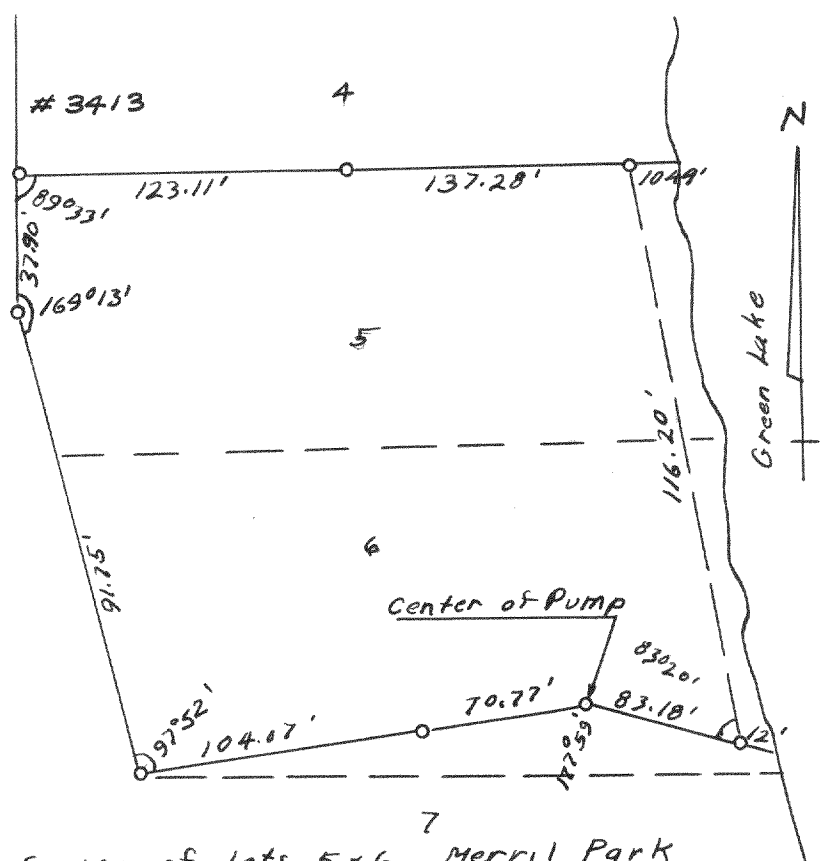

Survey of part of Blk 4
Green Lake Park
3408

Survey in SW 1/4, SW 1/4,
Section 3 - 4 - 16
3409

Survey of Lot 11
The Birches
3410

Survey of Lot B
The Birches
3411

Survey in NE 1/4 section 31-4-16
3412

Survey of Lots 5 & 6 Merrill Park
SW 1/4 Section 26 - 4 - 16
3413

Survey of Lot 31
Lake Geneva Club
3414

Survey of Lots 23 & 24
Block J, Cisco Beach
3415

Survey of part
of Lot 19 Green
Island
3416

Survey of Town Road along West side
of the NW 1/4 of Section 14, T1N, R17E
3417

Survey of Lots 1 & 2
Block 3 Sunset Hills
Subdivision
3418

Survey of Lots 36 & 38
Shore Haven
3419