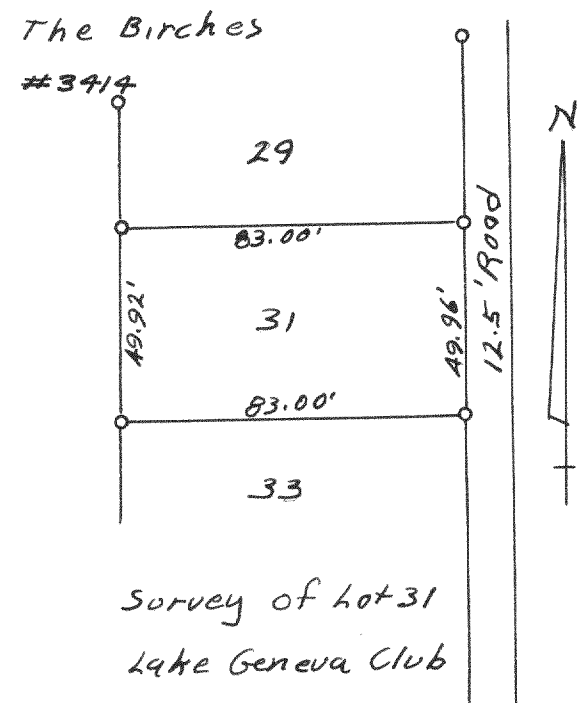

Survey of part of Blk 4
Green Lake Park
3408

Survey in SW 1/4, SW 1/4,
Section 3 - 4 - 16
3409

Survey of Lot 11
The Birches
3410

Survey of Lot B
The Birches
3411

Survey in NE 1/4 section 31-4-16
3412

Survey of Lots 5 & 6 Merrill Park
SW 1/4 Section 26 - 4 - 16
3413

Survey of Lot 31
Lake Geneva Club
3414

Survey of Lots 23 & 24
Block J, Cisco Beach
3415

Survey of part
of Lot 19 Green
Island
3416

Survey of Town Road along West side
of the NW 1/4 of Section 14, T1N, R17E
3417

Survey of Lots 1 & 2
Block 3 Sunset Hills
Subdivision
3418

Survey of Lots 36 & 38
Shore Haven
3419