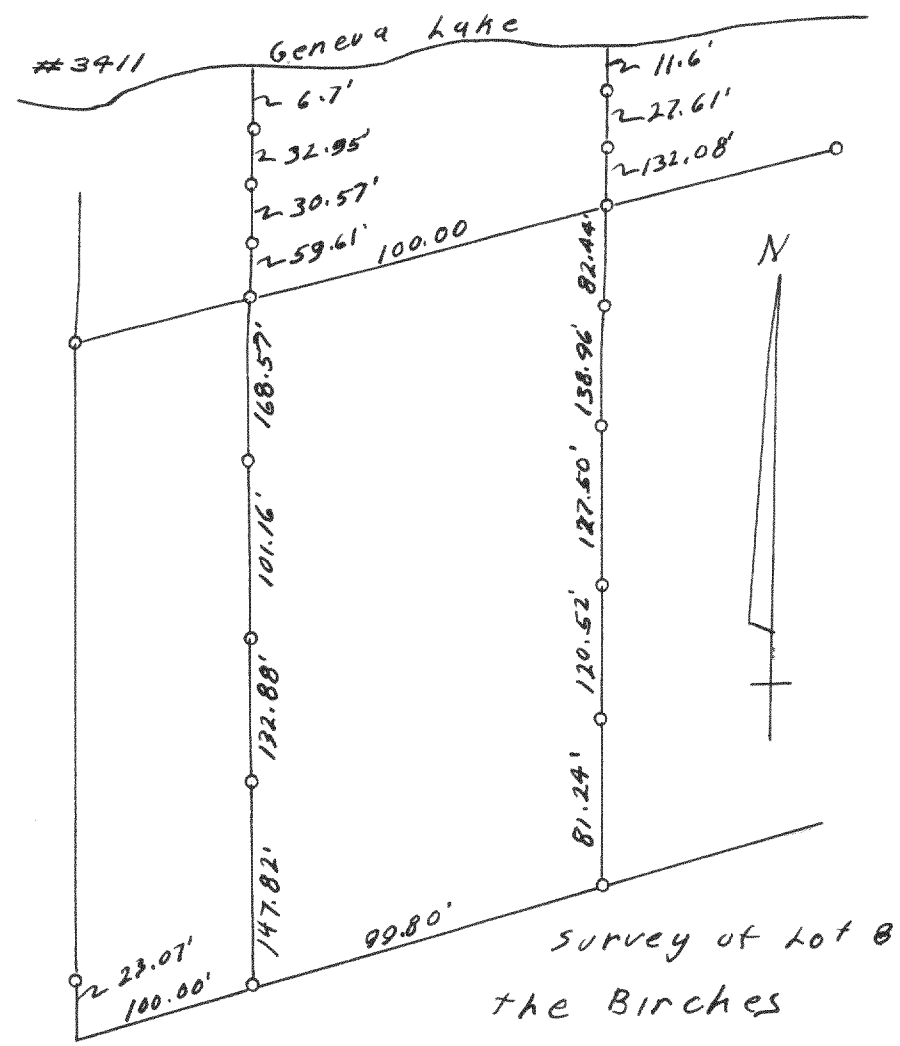

Survey of part of Blk 4
Green Lake Park
3408

Survey in SW 1/4, SW 1/4,
Section 3 - 4 - 16
3409

Survey of Lot 11
The Birches
3410

Survey of Lot B
The Birches
3411

Survey in NE 1/4 section 31-4-16
3412

Survey of Lots 5 & 6 Merrill Park
SW 1/4 Section 26 - 4 - 16
3413

Survey of Lot 31
Lake Geneva Club
3414

Survey of Lots 23 & 24
Block J, Cisco Beach
3415

Survey of part
of Lot 19 Green
Island
3416

Survey of Town Road along West side
of the NW 1/4 of Section 14, T1N, R17E
3417

Survey of Lots 1 & 2
Block 3 Sunset Hills
Subdivision
3418

Survey of Lots 36 & 38
Shore Haven
3419