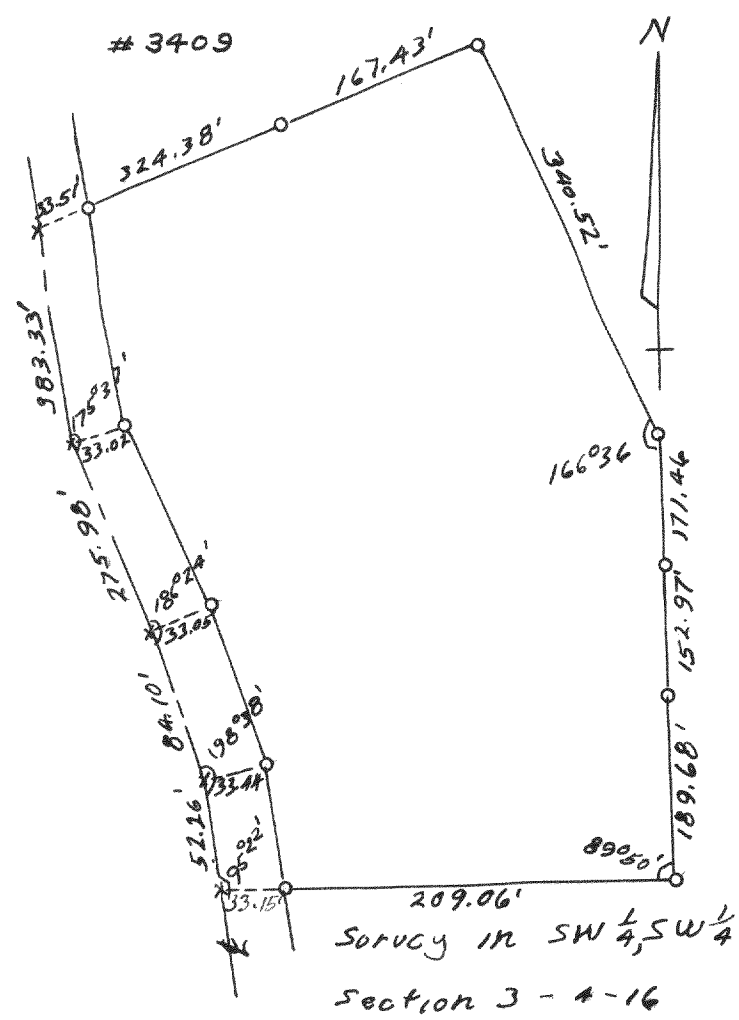

Survey of part of Blk 4
Green Lake Park
3408

Survey in SW 1/4, SW 1/4,
Section 3 - 4 - 16
3409

Survey of Lot 11
The Birches
3410

Survey of Lot B
The Birches
3411

Survey in NE 1/4 section 31-4-16
3412

Survey of Lots 5 & 6 Merrill Park
SW 1/4 Section 26 - 4 - 16
3413

Survey of Lot 31
Lake Geneva Club
3414

Survey of Lots 23 & 24
Block J, Cisco Beach
3415

Survey of part
of Lot 19 Green
Island
3416

Survey of Town Road along West side
of the NW 1/4 of Section 14, T1N, R17E
3417

Survey of Lots 1 & 2
Block 3 Sunset Hills
Subdivision
3418

Survey of Lots 36 & 38
Shore Haven
3419