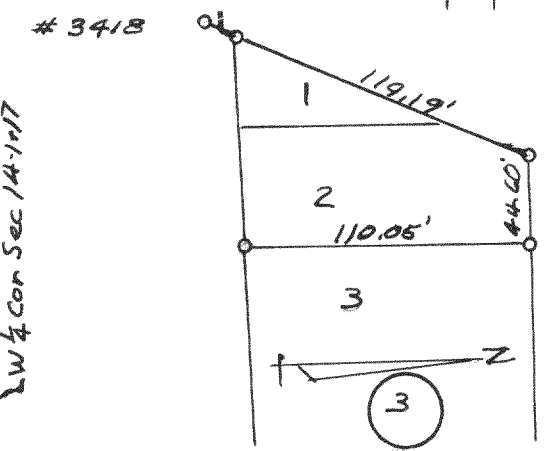

Survey of part of Blk 4
Green Lake Park
3408

Survey in SW 1/4, SW 1/4,
Section 3 - 4 - 16
3409

Survey of Lot 11
The Birches
3410

Survey of Lot B
The Birches
3411

Survey in NE 1/4 section 31-4-16
3412

Survey of Lots 5 & 6 Merrill Park
SW 1/4 Section 26 - 4 - 16
3413

Survey of Lot 31
Lake Geneva Club
3414

Survey of Lots 23 & 24
Block J, Cisco Beach
3415

Survey of part
of Lot 19 Green
Island
3416

Survey of Town Road along West side
of the NW 1/4 of Section 14, T1N, R17E
3417