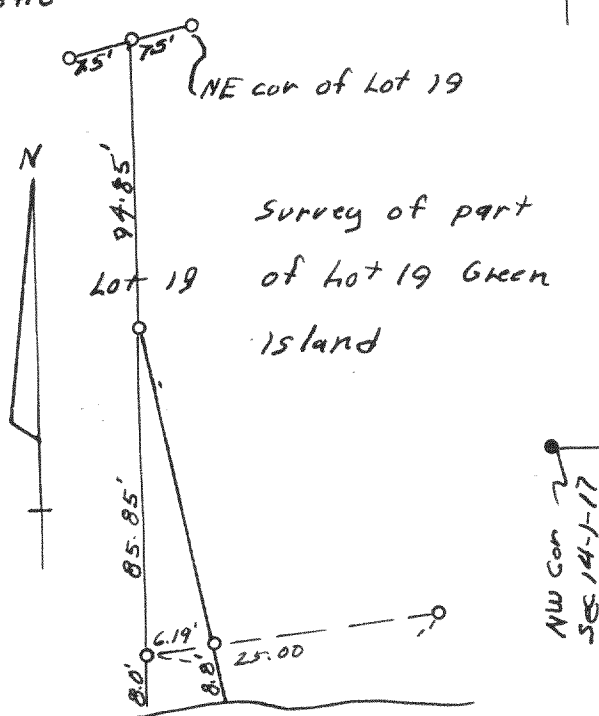

Survey of part of Blk 4
Green Lake Park
3408

Survey in SW 1/4, SW 1/4,
Section 3 - 4 - 16
3409

Survey of Lot 11
The Birches
3410

Survey of Lot B
The Birches
3411

Survey in NE 1/4 section 31-4-16
3412

Survey of Lots 5 & 6 Merrill Park
SW 1/4 Section 26 - 4 - 16
3413

Survey of Lot 31
Lake Geneva Club
3414

Survey of Lots 23 & 24
Block J, Cisco Beach
3415

Survey of part
of Lot 19 Green
Island
3416

Survey of Town Road along West side
of the NW 1/4 of Section 14, T1N, R17E
3417

Survey of Lots 1 & 2
Block 3 Sunset Hills
Subdivision
3418

Survey of Lots 36 & 38
Shore Haven
3419