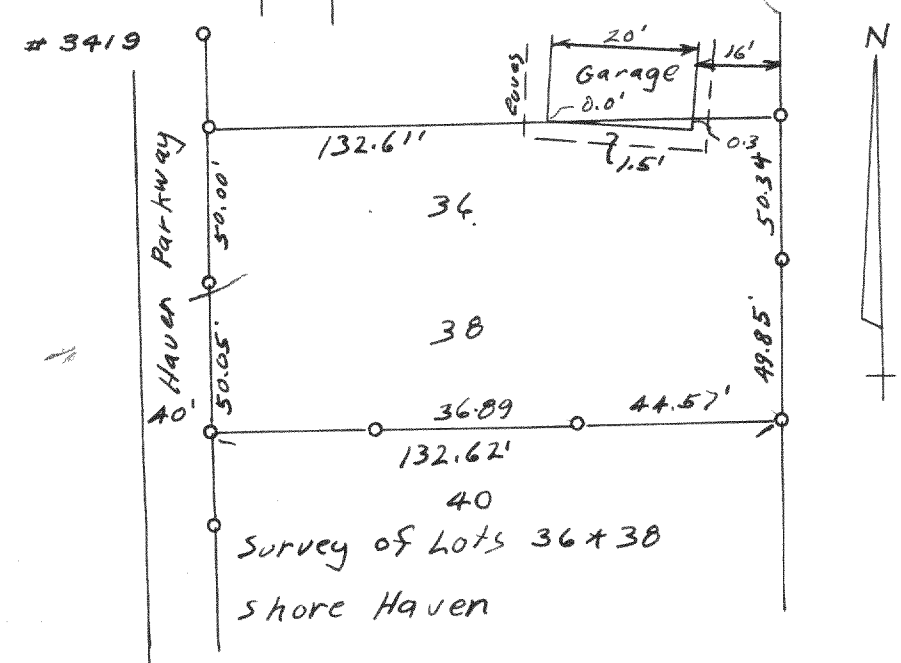

Survey of Lot 31
Lake Geneva Club
3414

Survey of Lots 23 & 24
Block J, Cisco Beach
3415

Survey of part
of Lot 19 Green
Island
3416

Survey of Town Road along West side
of the NW 1/4 of Section 14, T1N, R17E
3417

Survey of Lots 1 & 2
Block 3 Sunset Hills
Subdivision
3418

Survey of Lots 36 & 38
Shore Haven
3419