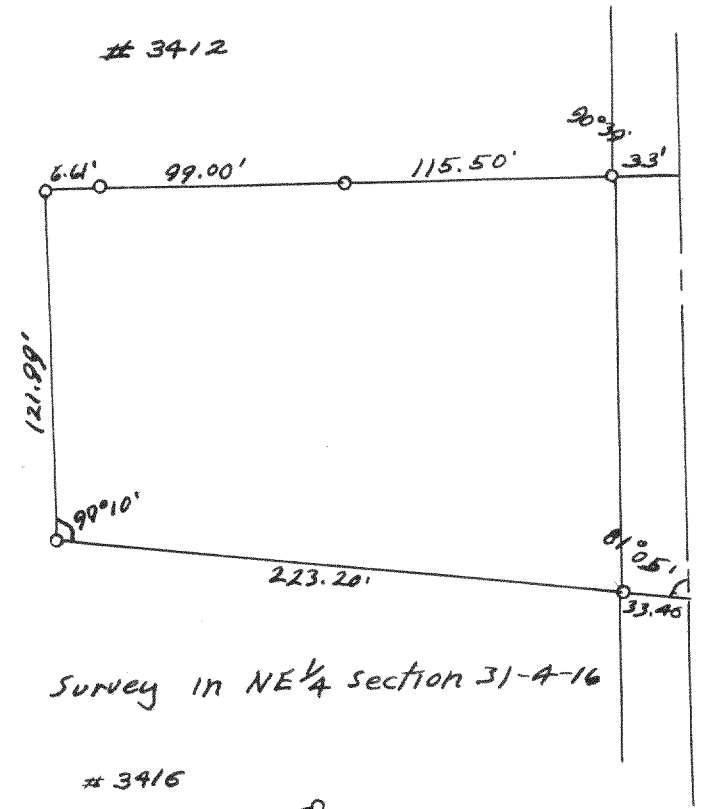

Survey of part of Blk 4
Green Lake Park
3408

Survey in SW 1/4, SW 1/4,
Section 3 - 4 - 16
3409

Survey of Lot 11
The Birches
3410

Survey of Lot B
The Birches
3411

Survey in NE 1/4 section 31-4-16
3412

Survey of Lots 5 & 6 Merrill Park
SW 1/4 Section 26 - 4 - 16
3413

Survey of Lot 31
Lake Geneva Club
3414

Survey of Lots 23 & 24
Block J, Cisco Beach
3415

Survey of part
of Lot 19 Green
Island
3416

Survey of Town Road along West side
of the NW 1/4 of Section 14, T1N, R17E
3417

Survey of Lots 1 & 2
Block 3 Sunset Hills
Subdivision
3418

Survey of Lots 36 & 38
Shore Haven
3419