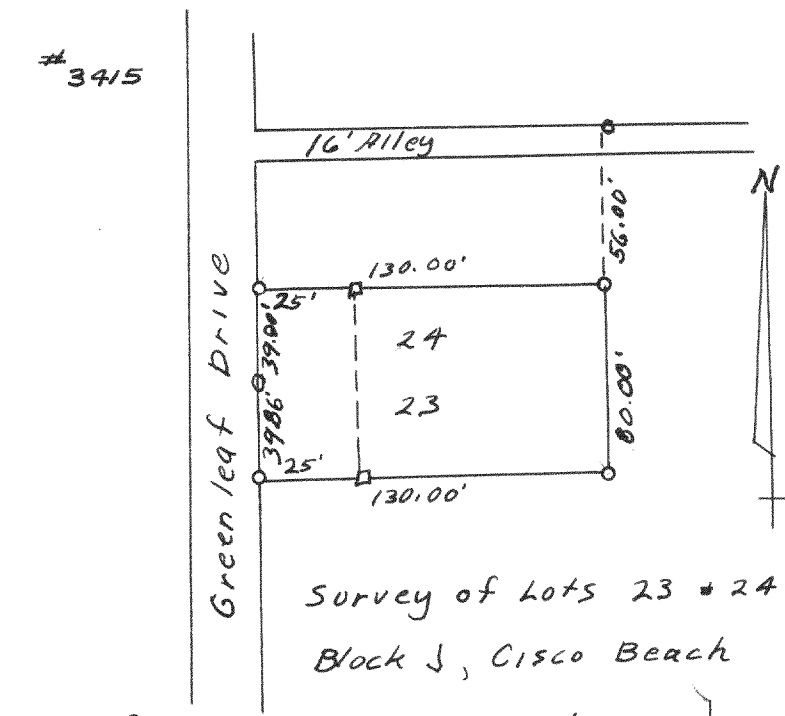

Survey of part of Blk 4
Green Lake Park
3408

Survey in SW 1/4, SW 1/4,
Section 3 - 4 - 16
3409

Survey of Lot 11
The Birches
3410

Survey of Lot B
The Birches
3411

Survey in NE 1/4 section 31-4-16
3412

Survey of Lots 5 & 6 Merrill Park
SW 1/4 Section 26 - 4 - 16
3413

Survey of Lot 31
Lake Geneva Club
3414

Survey of Lots 23 & 24
Block J, Cisco Beach
3415

Survey of part
of Lot 19 Green
Island
3416

Survey of Town Road along West side
of the NW 1/4 of Section 14, T1N, R17E
3417

Survey of Lots 1 & 2
Block 3 Sunset Hills
Subdivision
3418

Survey of Lots 36 & 38
Shore Haven
3419