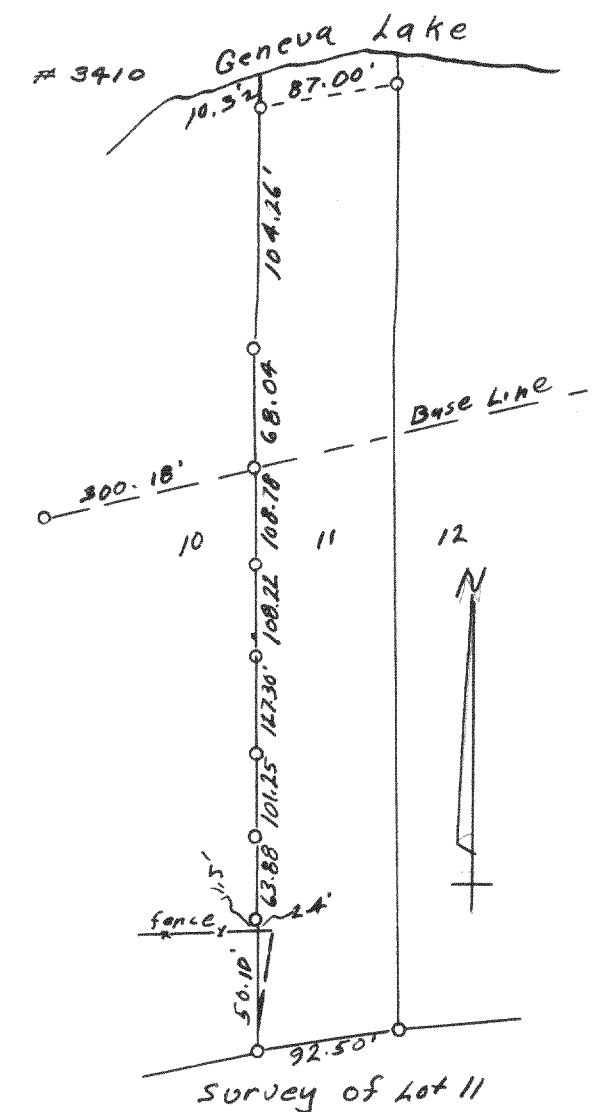

Survey of part of Blk 4
Green Lake Park
3408

Survey in SW 1/4, SW 1/4,
Section 3 - 4 - 16
3409

Survey of Lot 11
The Birches
3410

Survey of Lot B
The Birches
3411

Survey in NE 1/4 section 31-4-16
3412

Survey of Lots 5 & 6 Merrill Park
SW 1/4 Section 26 - 4 - 16
3413

Survey of Lot 31
Lake Geneva Club
3414

Survey of Lots 23 & 24
Block J, Cisco Beach
3415

Survey of part
of Lot 19 Green
Island
3416

Survey of Town Road along West side
of the NW 1/4 of Section 14, T1N, R17E
3417

Survey of Lots 1 & 2
Block 3 Sunset Hills
Subdivision
3418

Survey of Lots 36 & 38
Shore Haven
3419