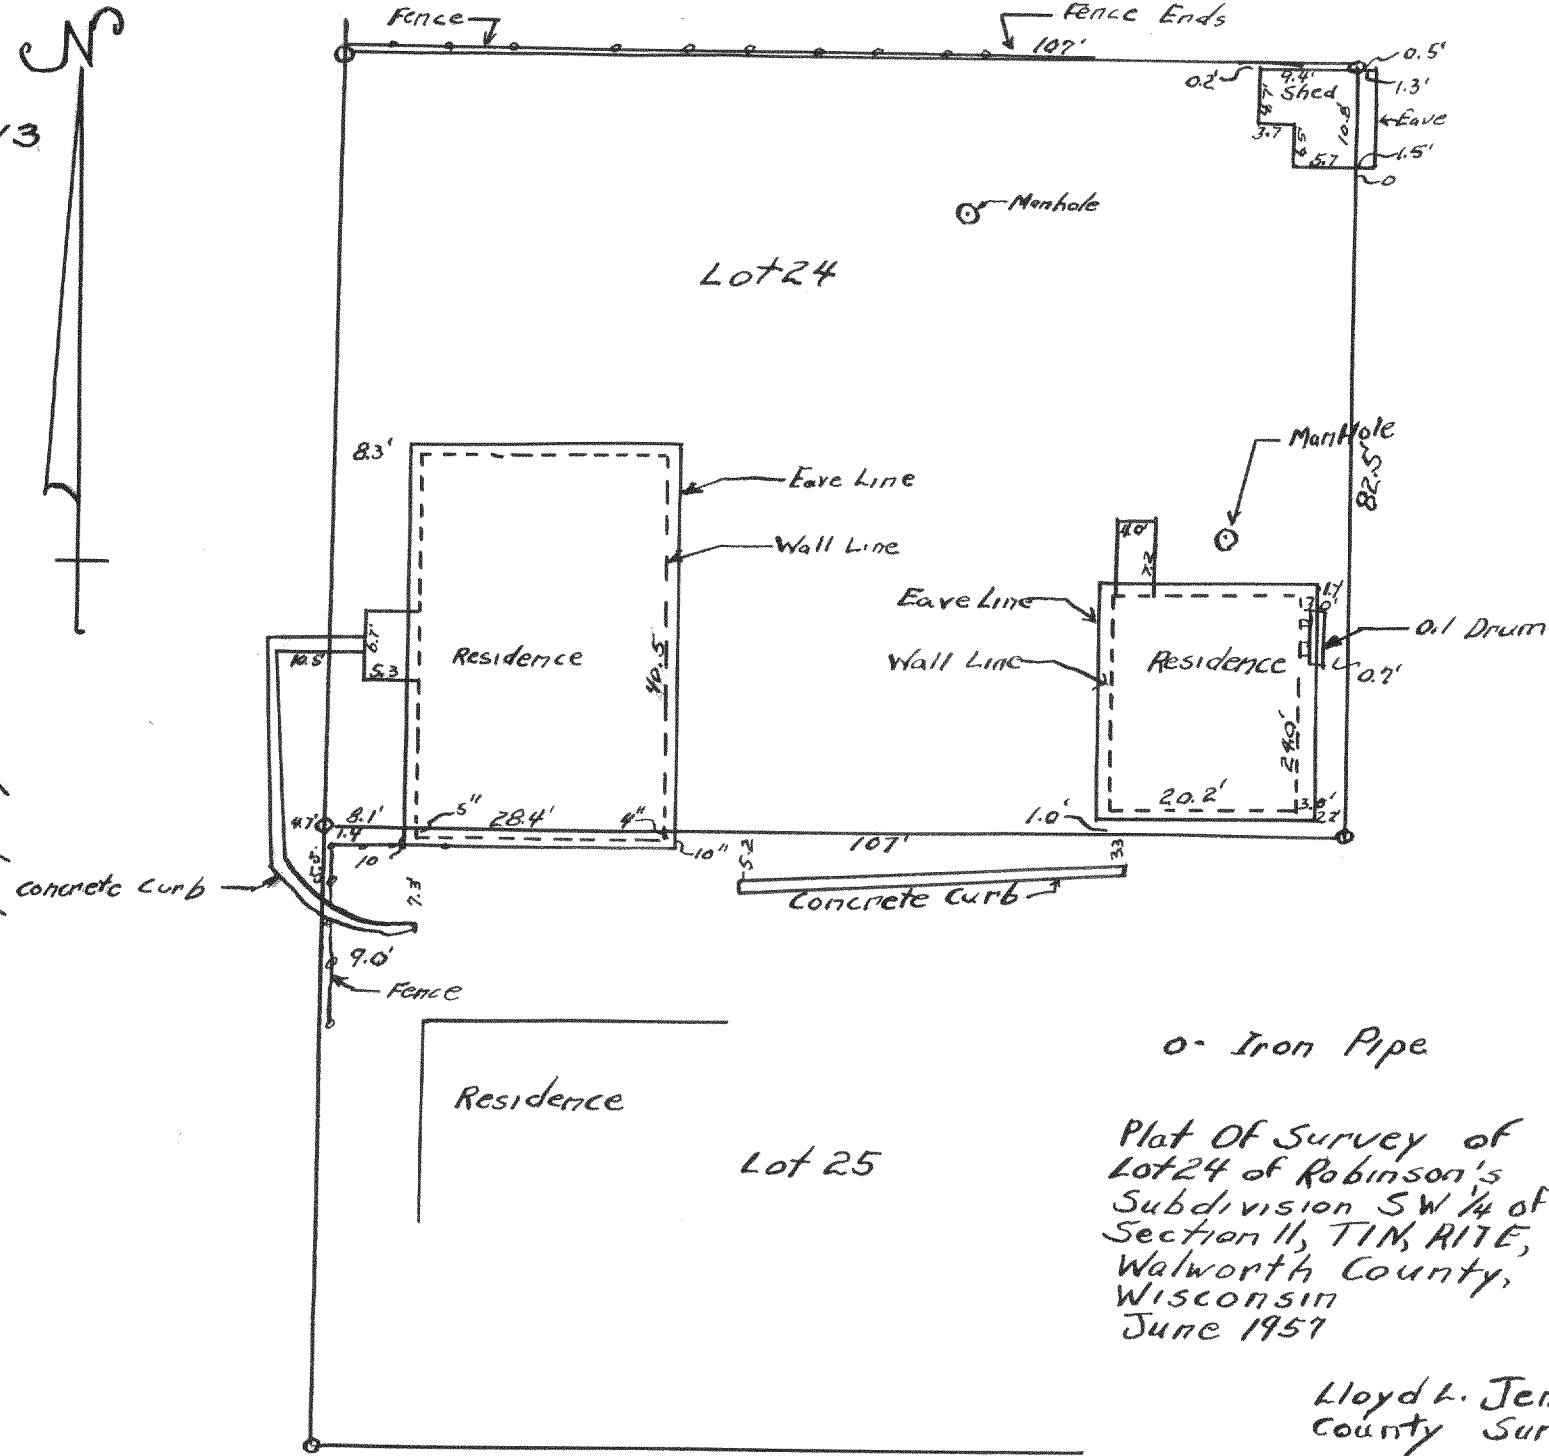

Plat of Survey of Lots 2151 to 2155, Inclusive Block 35, Lake Como Beach Located in the Northwest 1/4 of Section 22, T1N R17E, Walworth County, Wisconsin April, 1958

Lloyd L. Jensen
County Surveyor

3312

3314

Plat of Survey of Lot 4, Elgin Club, located in Section 4, T1N, R17E, Walworth County, Wisconsin July 1957

Lloyd L. Jensen
County Surveyor

3313

Lot c - Private drive for property owners 50 feet wide

0- Iron Pipe

Plat of Survey of Lot 24 of Robinson's Subdivision SW 1/4 of Section 11, T1N, R17E, Walworth County, Wisconsin June 1957

Lloyd L. Jensen
County Surveyor