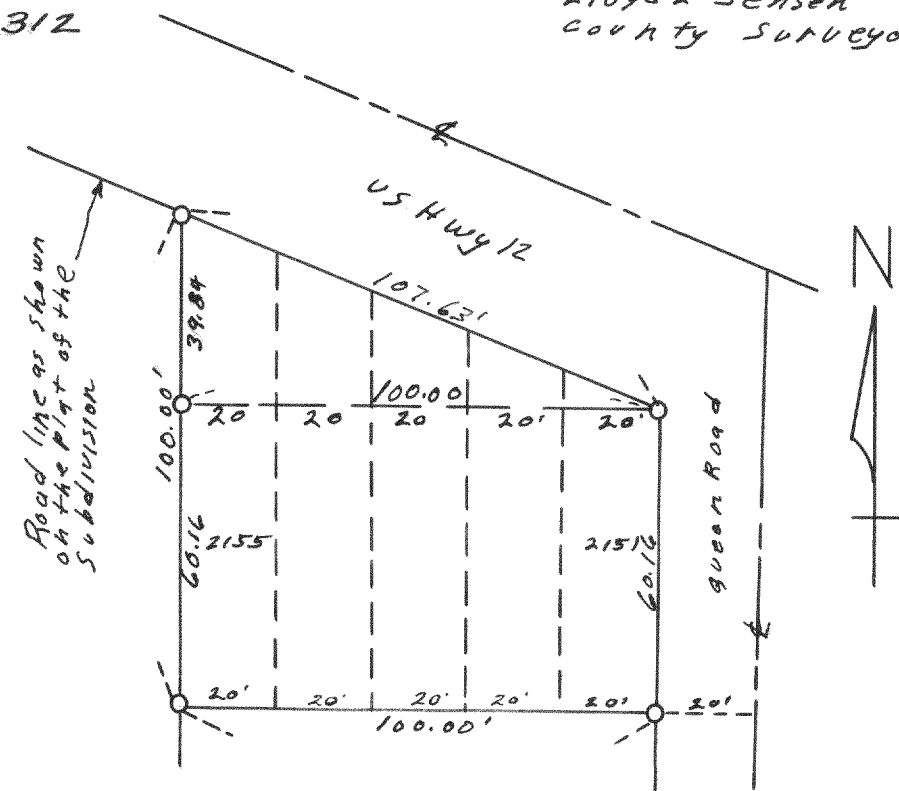

Plat of Survey of Lots 2151 to 2155, Inclusive Block 35, Lake Como Beach Located in the Northwest 1/4 of Section 22, T1N R17E, Walworth County, Wisconsin April, 1958

Lloyd L. Jensen
County Surveyor

3312

3314

Plat of Survey of Lot 4, Elgin Club, located in Section 4, T1N, R17E, Walworth County, Wisconsin July 1957

Lloyd L. Jensen
County Surveyor

3313

Lot c - Private drive for property owners 50 feet wide

0- Iron Pipe

Plat of Survey of Lot 24 of Robinson's Subdivision SW 1/4 of Section 11, T1N, R17E, Walworth County, Wisconsin June 1957

Lloyd L. Jensen
County Surveyor