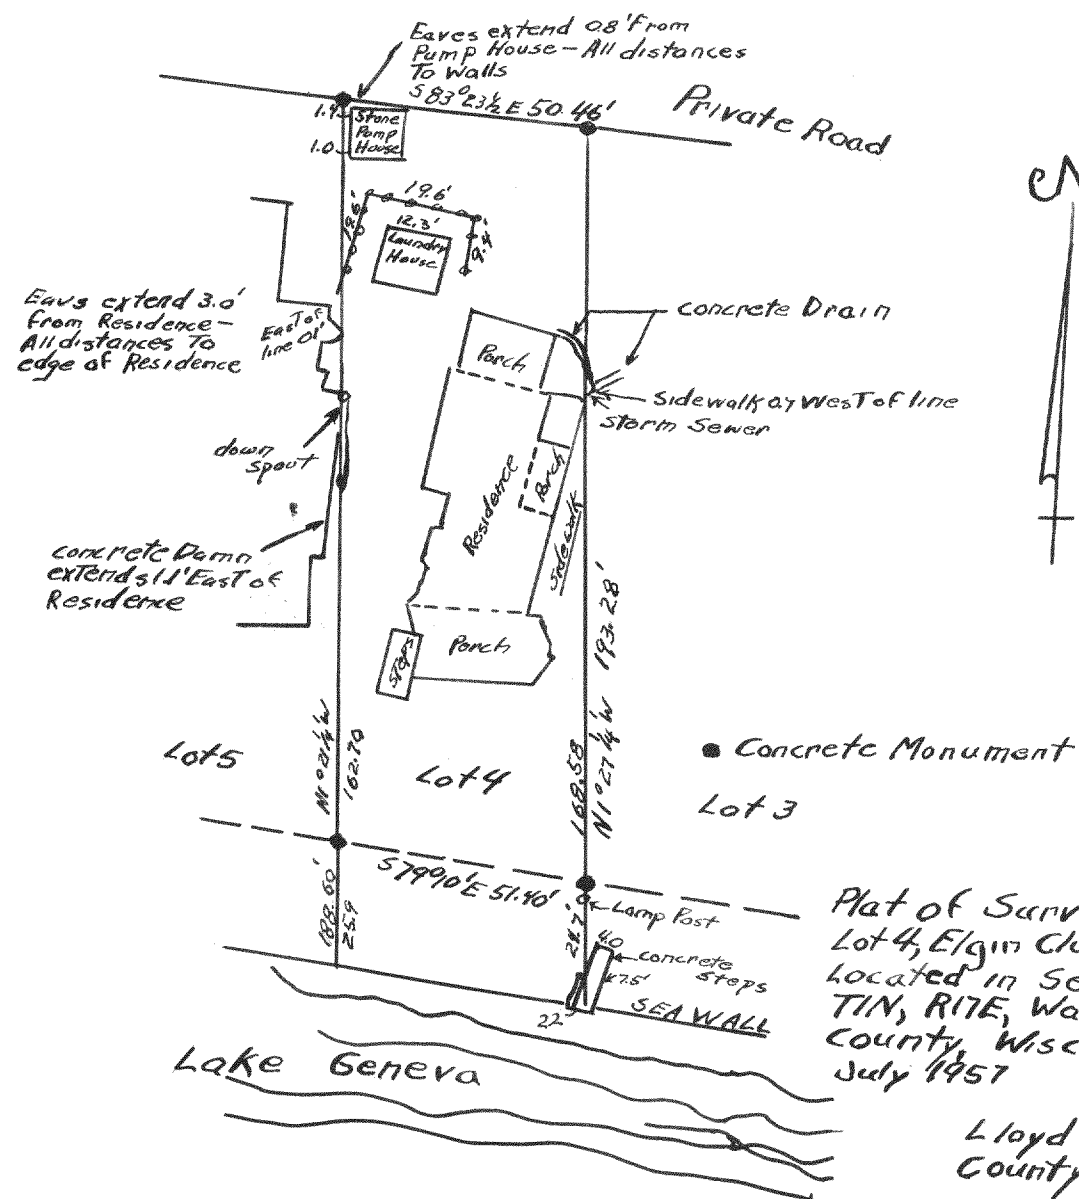

Plat of Survey of Lots 2151 to 2155, Inclusive Block 35, Lake Como Beach Located in the Northwest 1/4 of Section 22, T1N R17E, Walworth County, Wisconsin April, 1958

Lloyd L. Jensen
County Surveyor

3312

3314

Plat of Survey of Lot 4, Elgin Club, located in Section 4, T1N, R17E, Walworth County, Wisconsin July 1957

Lloyd L. Jensen
County Surveyor

3313

Lot c - Private drive for property owners 50 feet wide

0- Iron Pipe

Plat of Survey of Lot 24 of Robinson's Subdivision SW 1/4 of Section 11, T1N, R17E, Walworth County, Wisconsin June 1957

Lloyd L. Jensen
County Surveyor