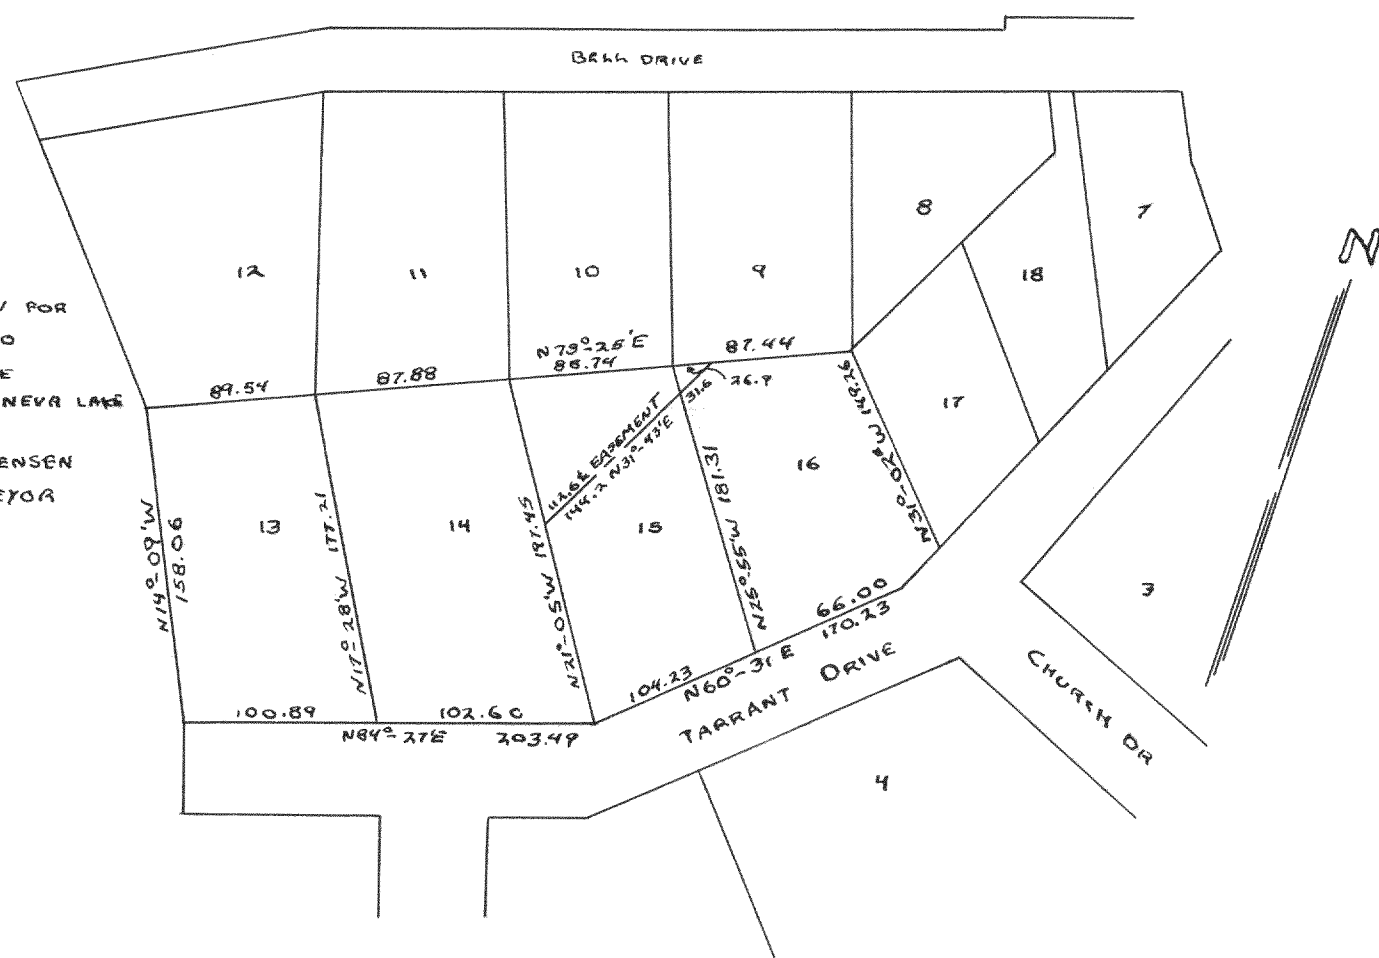

PLAT OF SURVEY OF LOTS 33 & 34 BLOCK 107
 LAKE WANDA WEGA SUBDIVISION WALWORTH COUNTY
 WISCONSIN
 NOV. 1956
 LLOYD L. JENSEN
 SURVEYOR

#3107

PLAT OF SURVEY OF LAKE VIEW FOR
 LOT 14 OF ADDITION NO. 2 TO
 COUNTRY CLUB ESTATES IN THE
 VILLAGE OF FONTANA-ON-GENEVA LAKE
 WISCONSIN
 JAN. 15, 1967
 LLOYD L. JENSEN
 SURVEYOR

#3108

PLAT OF SURVEY OF LOT 2 BLOCK 1 IN
 THE WOODALE ADDITION LOCATED IN TWINITE
 WALWORTH COUNTY WISCONSIN
 DEC. 1956 LLOYD L. JENSEN
 SURVEYOR