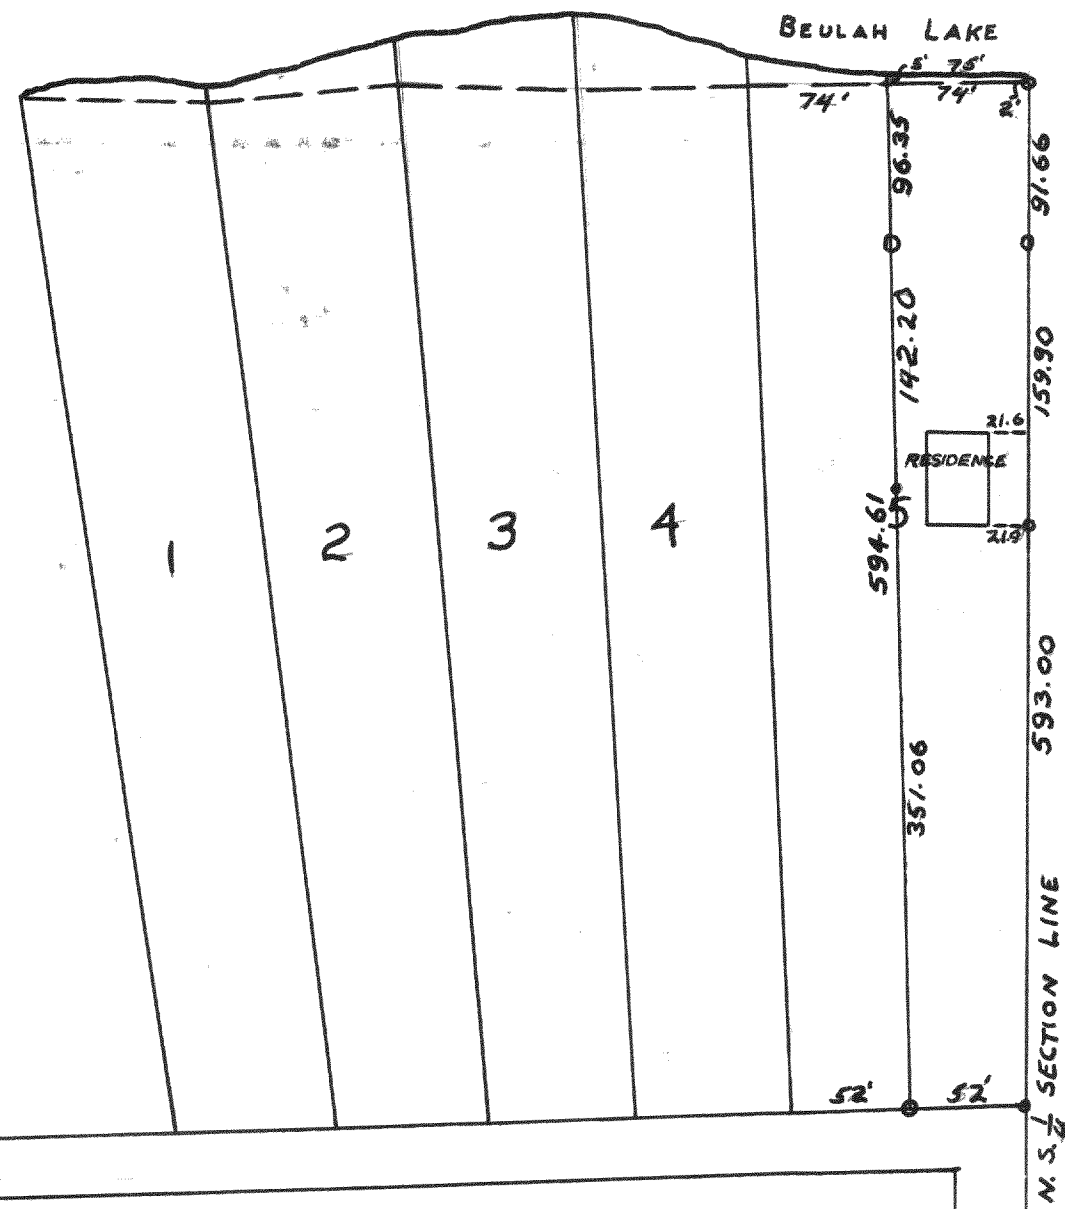

LOTS 57-62 OF BLOCK 11
OF LAKE IVANHOE RESORT
LOCATED IN TINRIBE, WALWORTH
COUNTY, WISCONSIN.
LLOYD L. JENSEN
COUNTY SURVEYOR MAR./55

LOT 20 OF BLOCK 20 OF MIRAMIR ADDITION NO. 1
TANRIBE WALWORTH COUNTY, WISCONSIN.
LLOYD L. JENSEN
COUNTY SURVEYOR
JUNE 1955

THE EAST HALF OF LOT 5 OF
WHITE'S SECOND SUBDIVISION,
SECTION 17, T4 N, R18 E
WALWORTH COUNTY, WISCONSIN
LLOYD L. JENSEN
COUNTY SURVEYOR
APRIL 1, 1955