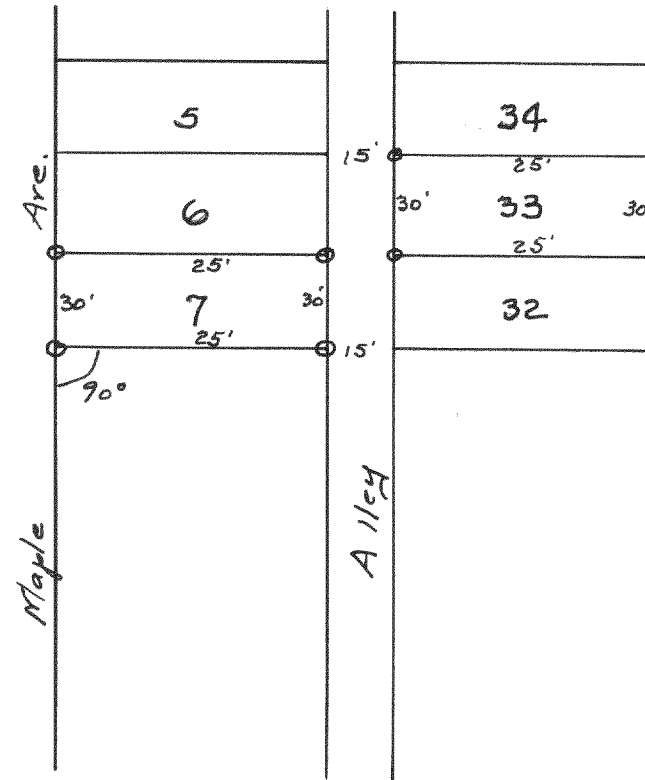

#1317

Plot of survey of part of Lot 25 of
Block I of Indian Hills Subd.
Village of Fontana Wisconsin.

July 1942

Lloyd D. Jensen
County Surveyor

#1318

Plot of survey of lots 7 and 33
of Addition to Glenwood Springs

Sept. 30, 1942

Lloyd D. Jensen
County Surveyor