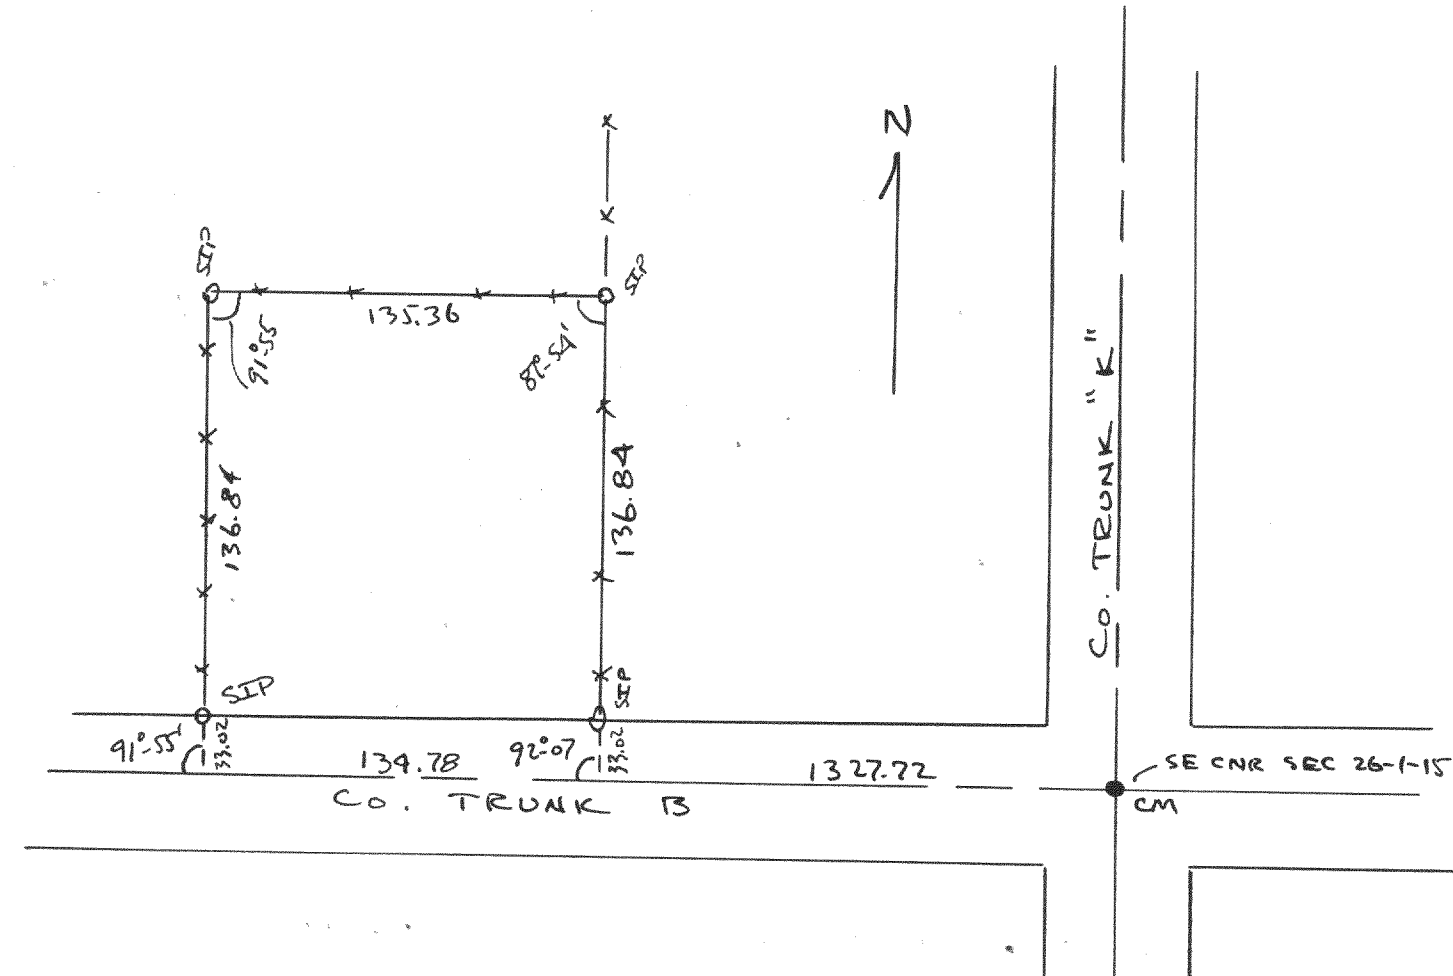

2498

Plat of survey of the Gargas Property located in allens
 Grove, Section 6, TIN RISE, Walworth County, Wisconsin
 1951
 Lloyd L. Jensen ges
 County Surveyor

2499

Plat of survey of the property occupied by the school located
 in the SE 1/4 of Section 26, TIN RISE, Walworth County, Wisconsin
 Aug. 21, 1951
 Lloyd L. Jensen ges
 County Surveyor