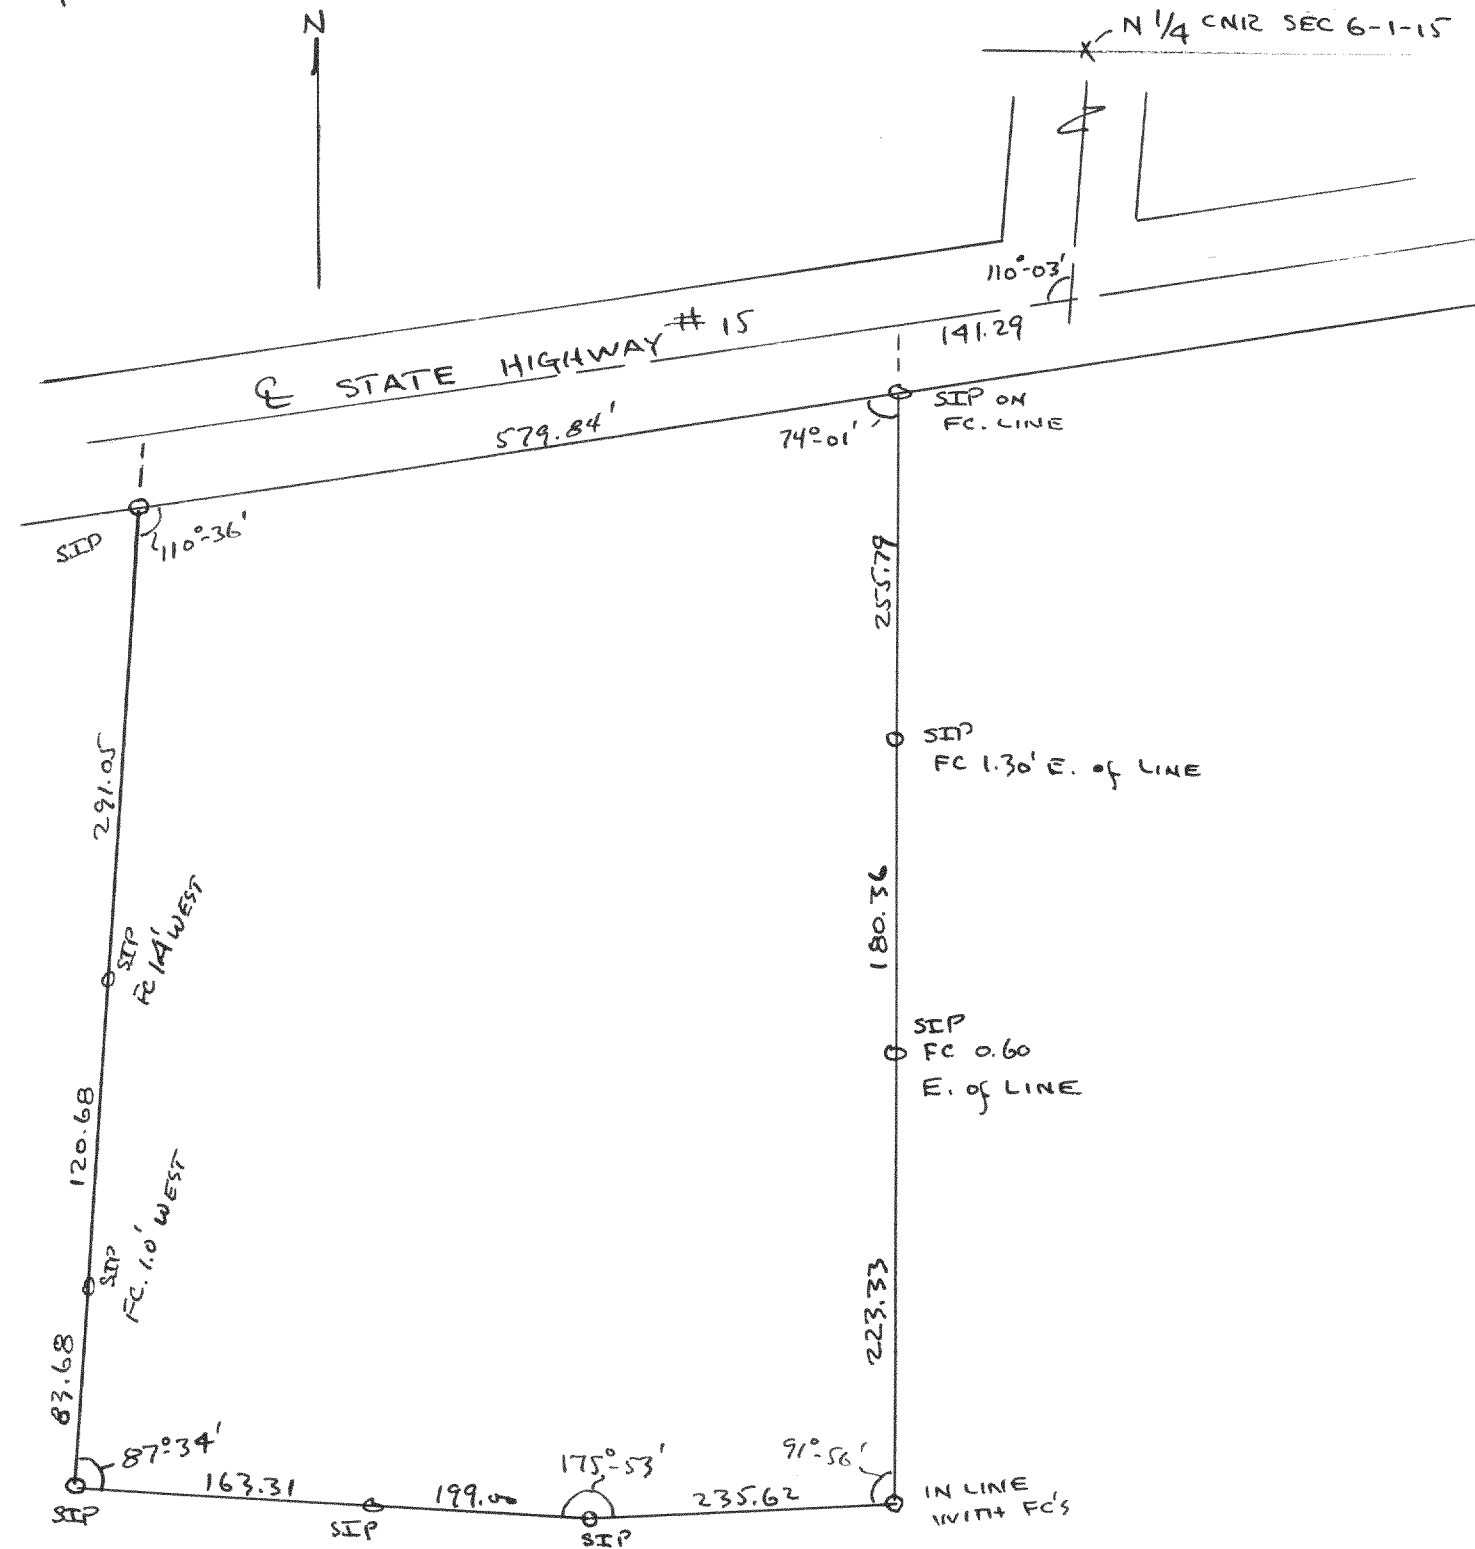

2498

Plat of survey of the Gargas Property located in allens
 Grove, Section 6, TIN RISE, Walworth County, Wisconsin
 1951
 Lloyd L. Jensen ges
 County Surveyor

2499

Plat of survey of the property occupied by the school located
 in the SE 1/4 of Section 26, TIN RISE, Walworth County, Wisconsin
 Aug. 21, 1951
 Lloyd L. Jensen ges
 County Surveyor