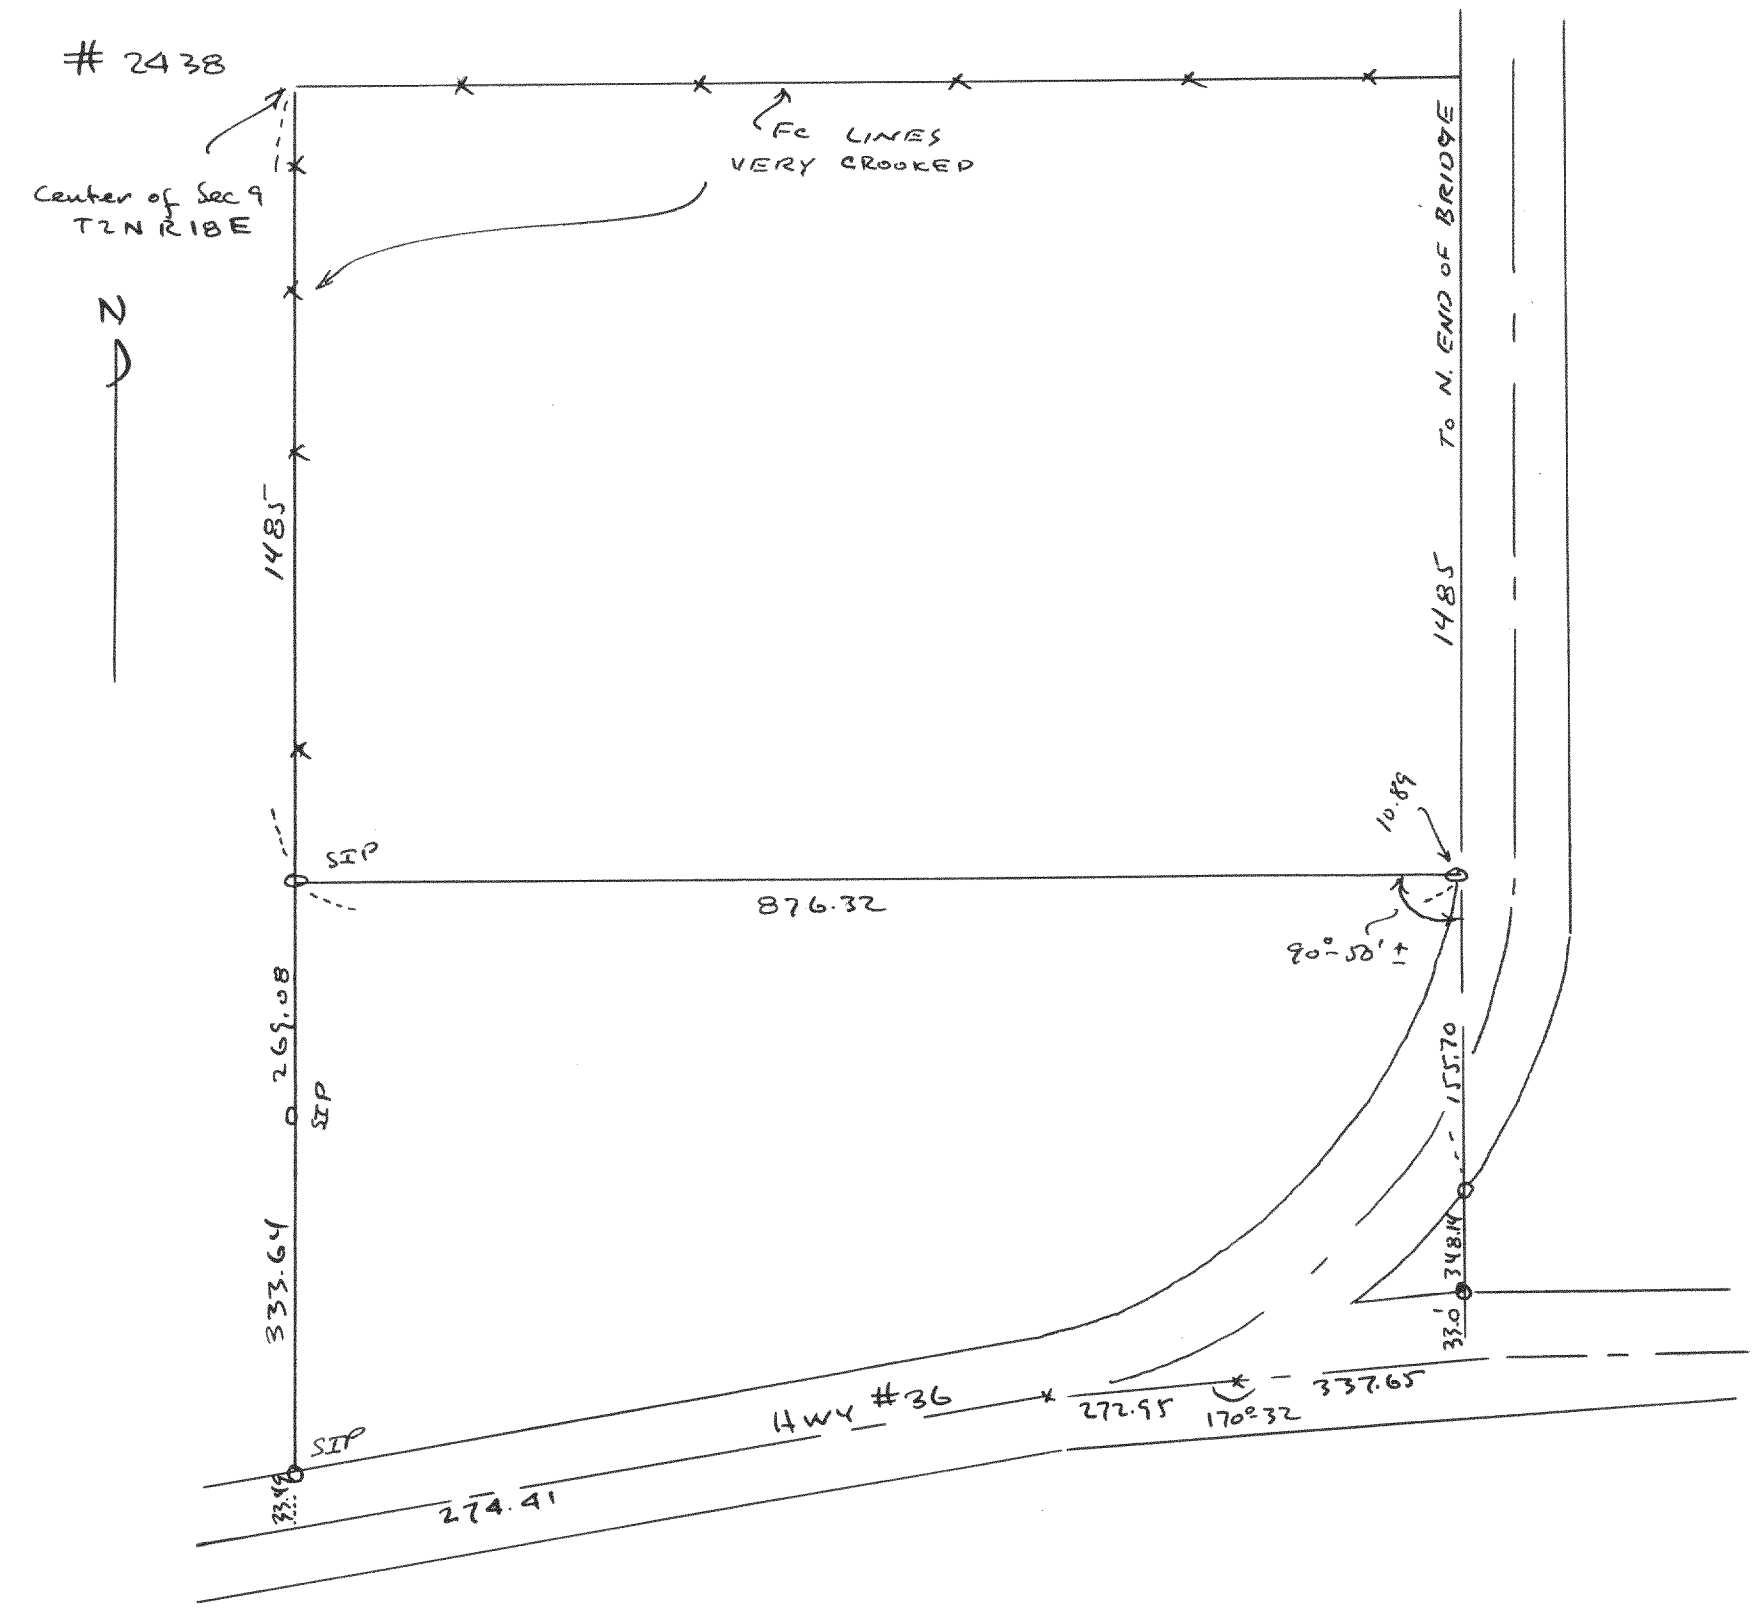

2437

Plat of survey of parcel of land located between Lot 13 of Original Town and the Mill Race, Village of Lyons, Walworth County, Wisconsin
 April 18, 1951

Lloyd L. Jensen JCB
 County Surveyor

2438

Plat of survey of Fellows property located in the SE 1/4 of Sec 9, T2N R18E Walworth County, Wisconsin
 Sept 14, 1951

Lloyd L. Jensen JCB
 County Surveyor