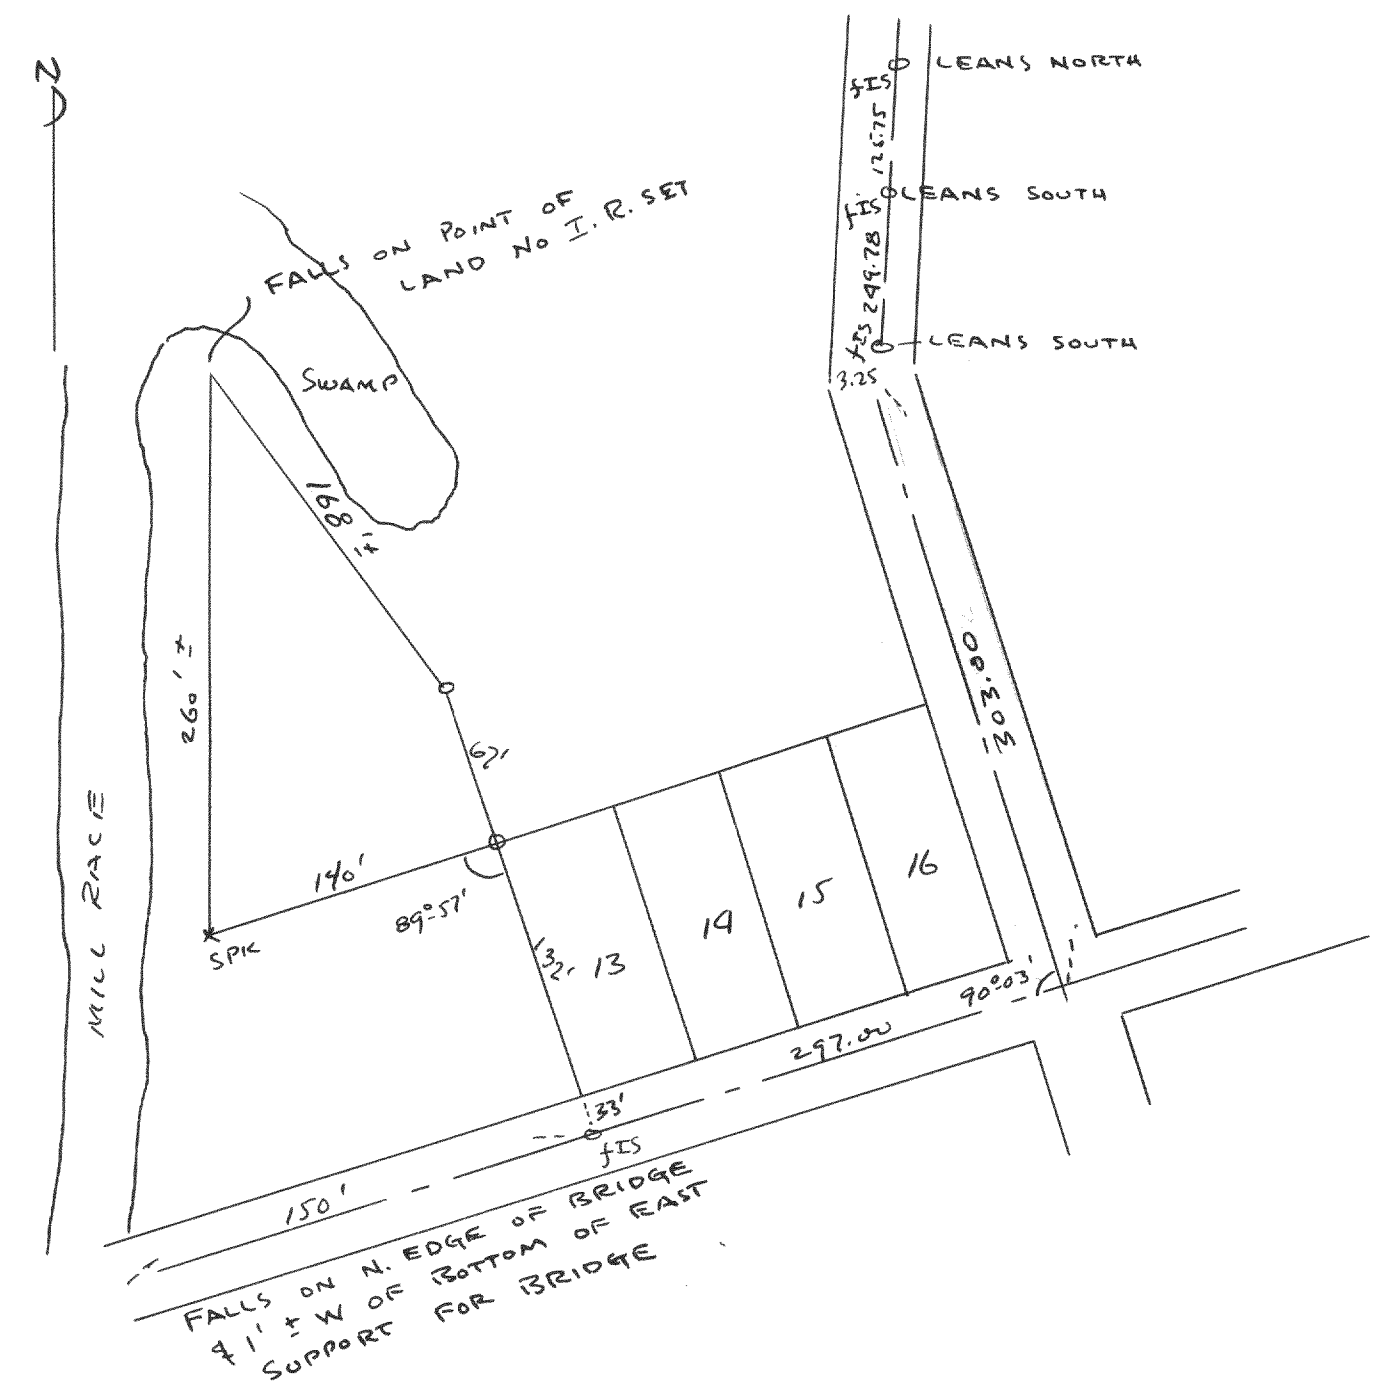

2437

Plat of survey of parcel of land located between Lot 13 of Original Town and the Mill Race, Village of Lyons, Walworth County, Wisconsin
 April 18, 1951

Lloyd L. Jensen JCB
 County Surveyor

2438

Plat of survey of Fellows property located in the SE 1/4 of Sec 9, T2N R18E Walworth County, Wisconsin
 Sept 14, 1951

Lloyd L. Jensen JCB
 County Surveyor