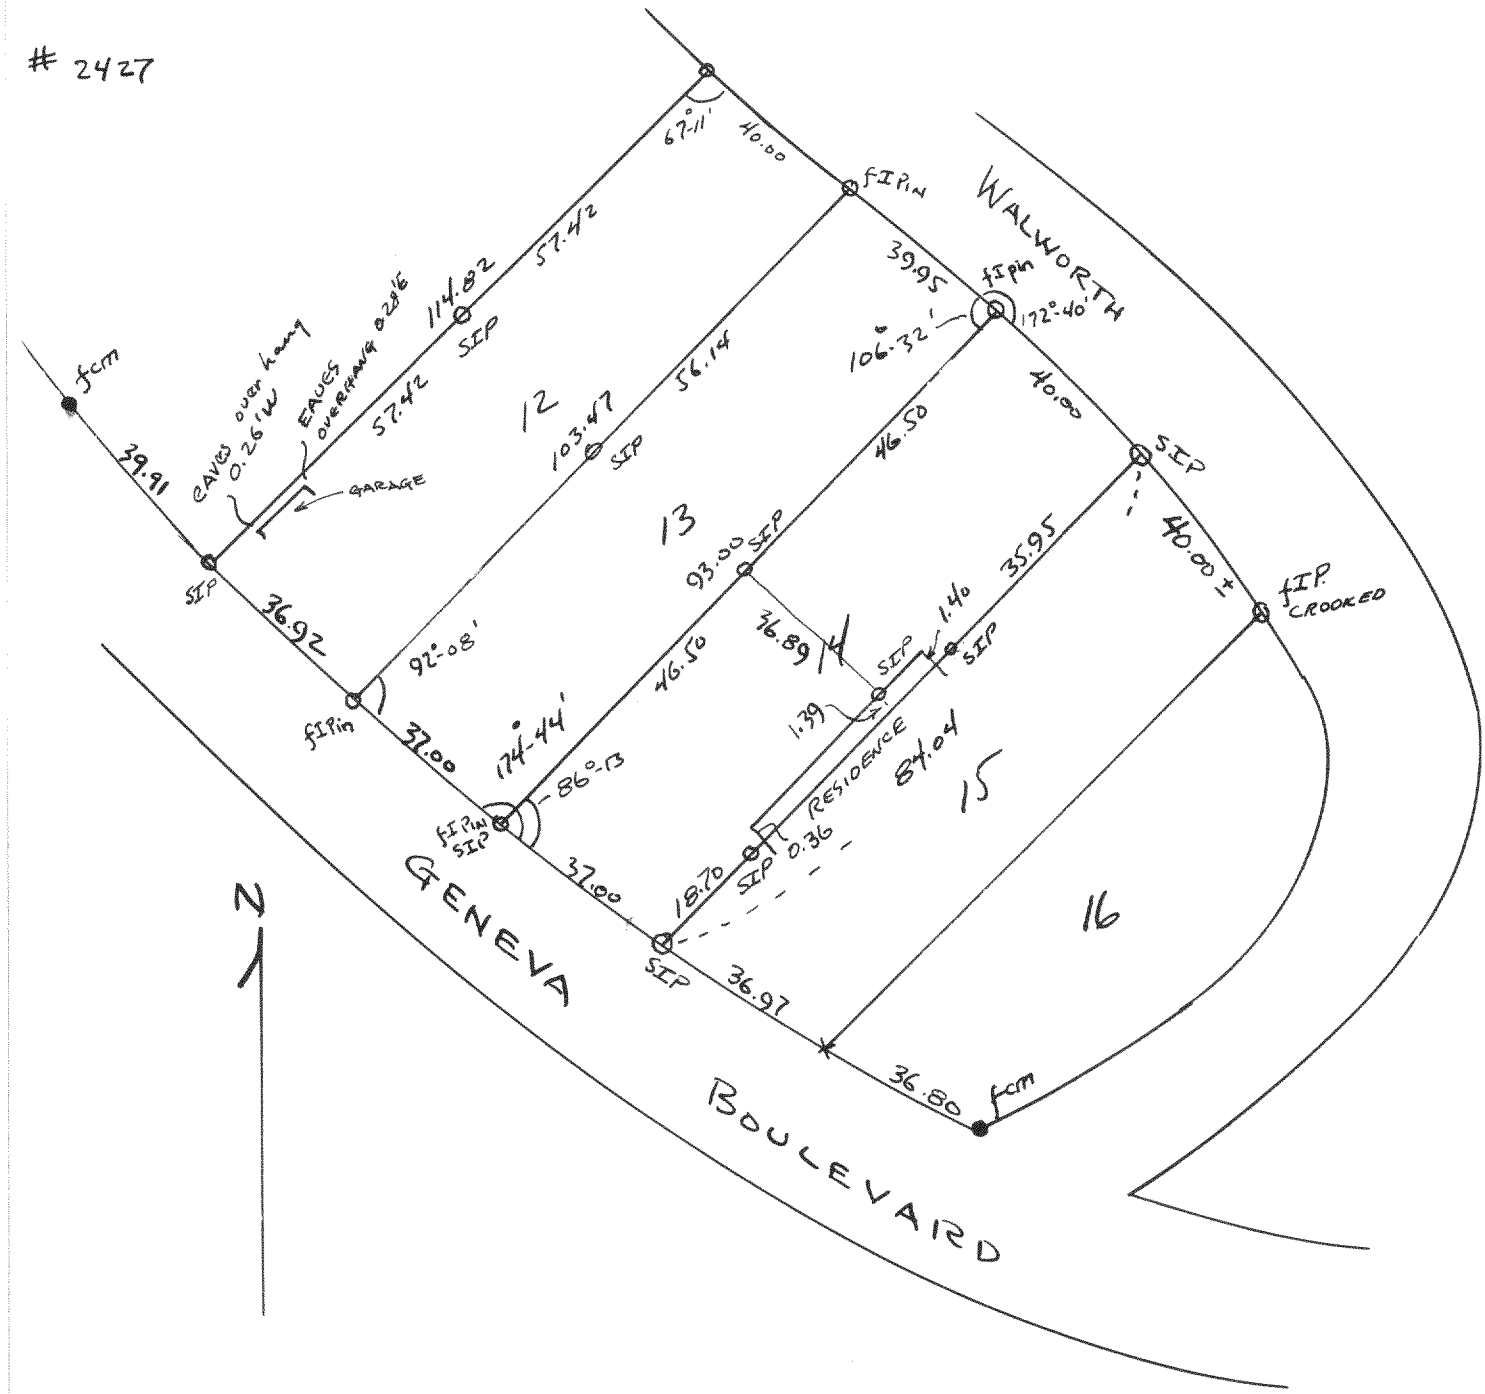

2427

Plat of Survey of lots 12 & 14, Block 7
 Glenwood Springs, Village of Fontana,
 Walworth County, Wisconsin
 Oct 26, 1951

Lloyd S. Jensen 923
 County Surveyor

2428

Plat of survey of lots 69, 70 & 71 of Unit 2 Country Club
 Estates, Village of Fontana, Walworth County, Wisconsin
 Nov. 6, 1951

Lloyd S. Jensen 923
 County Surveyor

2429

Plat of iron pipe set on the $\frac{1}{2}$ of the East line of Section 34-2-18
 Walworth County, Wisconsin
 1951

Lloyd S. Jensen 923
 County Surveyor