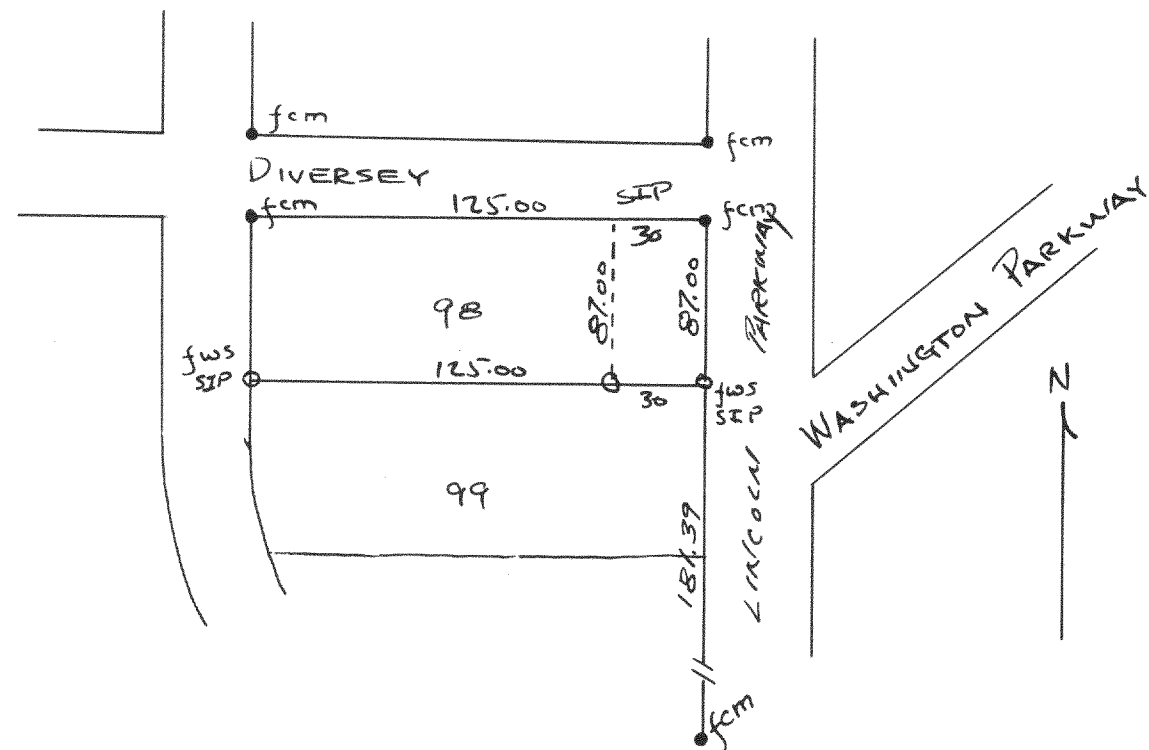

#2392

GENEVA LAKE
 Plat of survey of lot 11, blk A, Cisco Beach Subd.,
 located in the NE 1/4 of Sec 8, T14N R17E of Walworth Cty, Wis.
 Nov 1950
 Lloyd J. Jensen
 County Surveyor

#2394

Plat of survey of lot 98 original plat Cedar Point Park
 Village of Williams Bay, Walworth County, Wisconsin
 Oct. 24, 1951
 Lloyd J. Jensen
 County Surveyor

Dist to house
3-26-51
LJS

#2393

Plat of survey of lots 112-113 Cedar Point Park 2nd
 Add. Village of Williams Bay, Walworth County, Wis.
 Oct 23, 1951

Lloyd J. Jensen
 County Surveyor

#2395

Plat of survey of lot 19 Parklawn
 Subdivision, City of Whitewater, Walworth
 County, Wisconsin

April 5, 1951 Lloyd J. Jensen
 County Surveyor