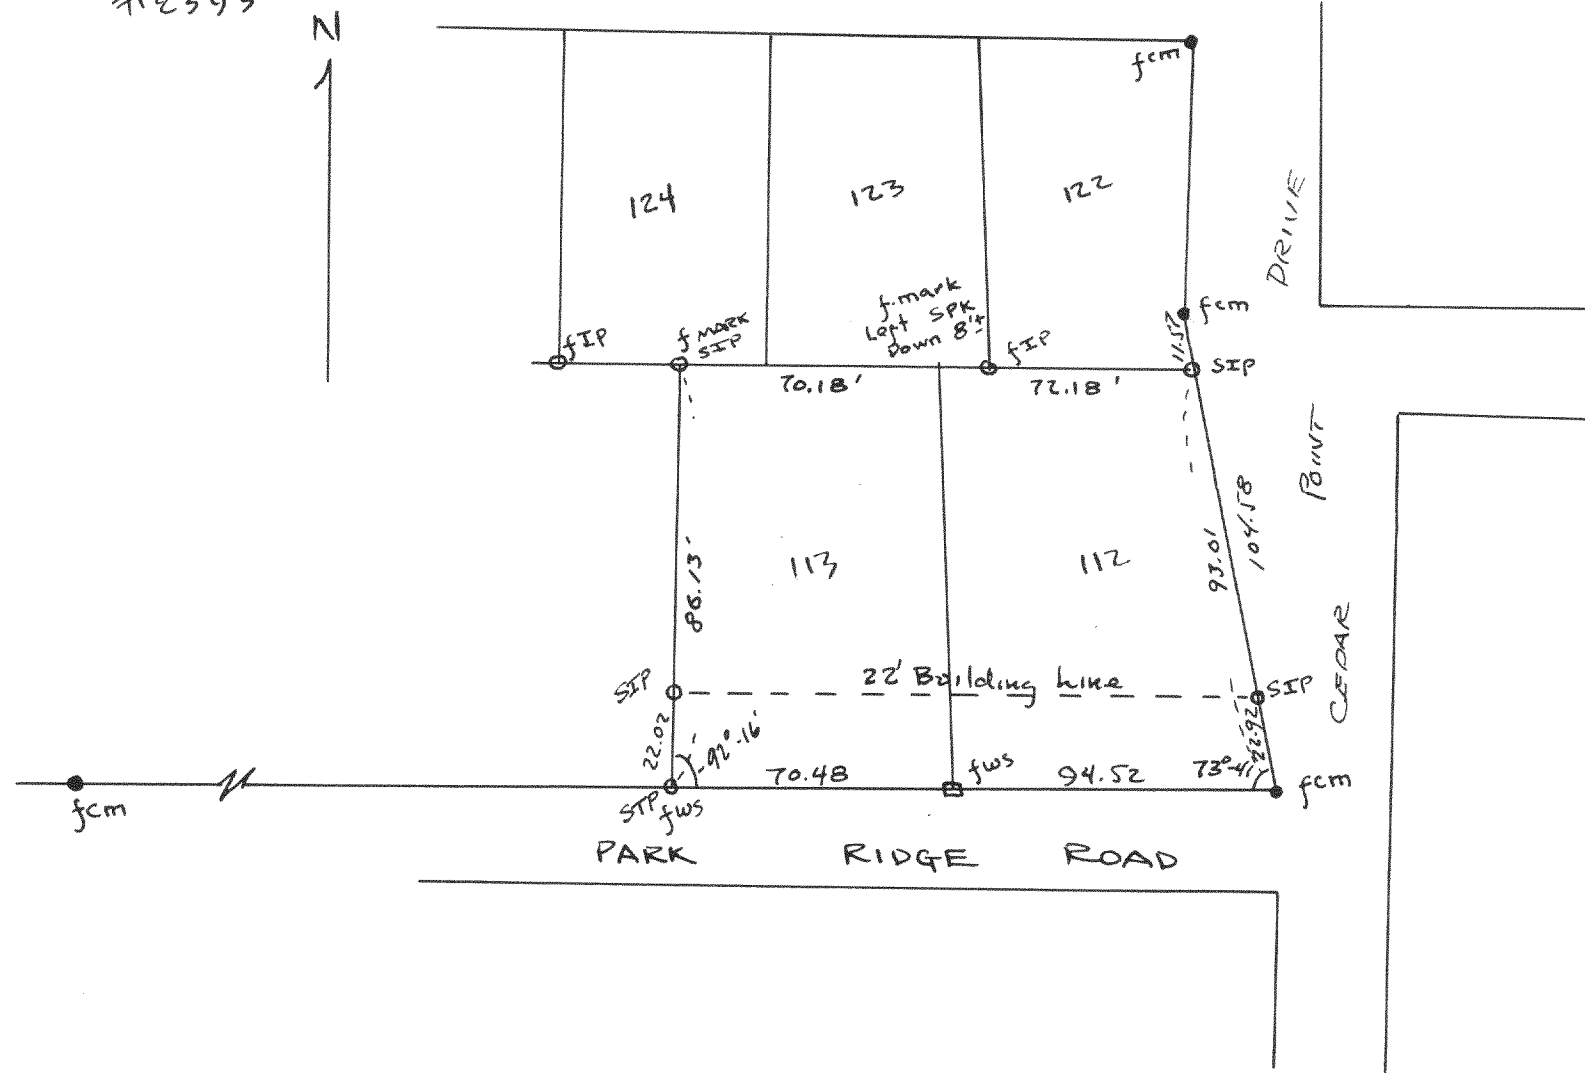

#2392

GENEVA LAKE
 Plat of survey of lot 11, blk A, Cisco Beach Subd.,
 located in the NE 1/4 of Sec 8, T14N R17E of Walworth Cty, Wis.
 Nov 1950
 Lloyd J. Jensen
 County Surveyor

#2394

Plat of survey of lot 98 original plat Cedar Point Park
 Village of Williams Bay, Walworth County, Wisconsin
 Oct. 24, 1951
 Lloyd J. Jensen
 County Surveyor

Dist to house
3-26-51
LJS

#2393

Plat of survey of lots 112-113 Cedar Point Park 2nd
 Add. Village of Williams Bay, Walworth County, Wis.
 Oct 23, 1951

Lloyd J. Jensen
 County Surveyor

#2395

Plat of survey of lot 19 Parklawn
 Subdivision, City of Whitewater, Walworth
 County, Wisconsin

April 5, 1951 Lloyd J. Jensen
 County Surveyor