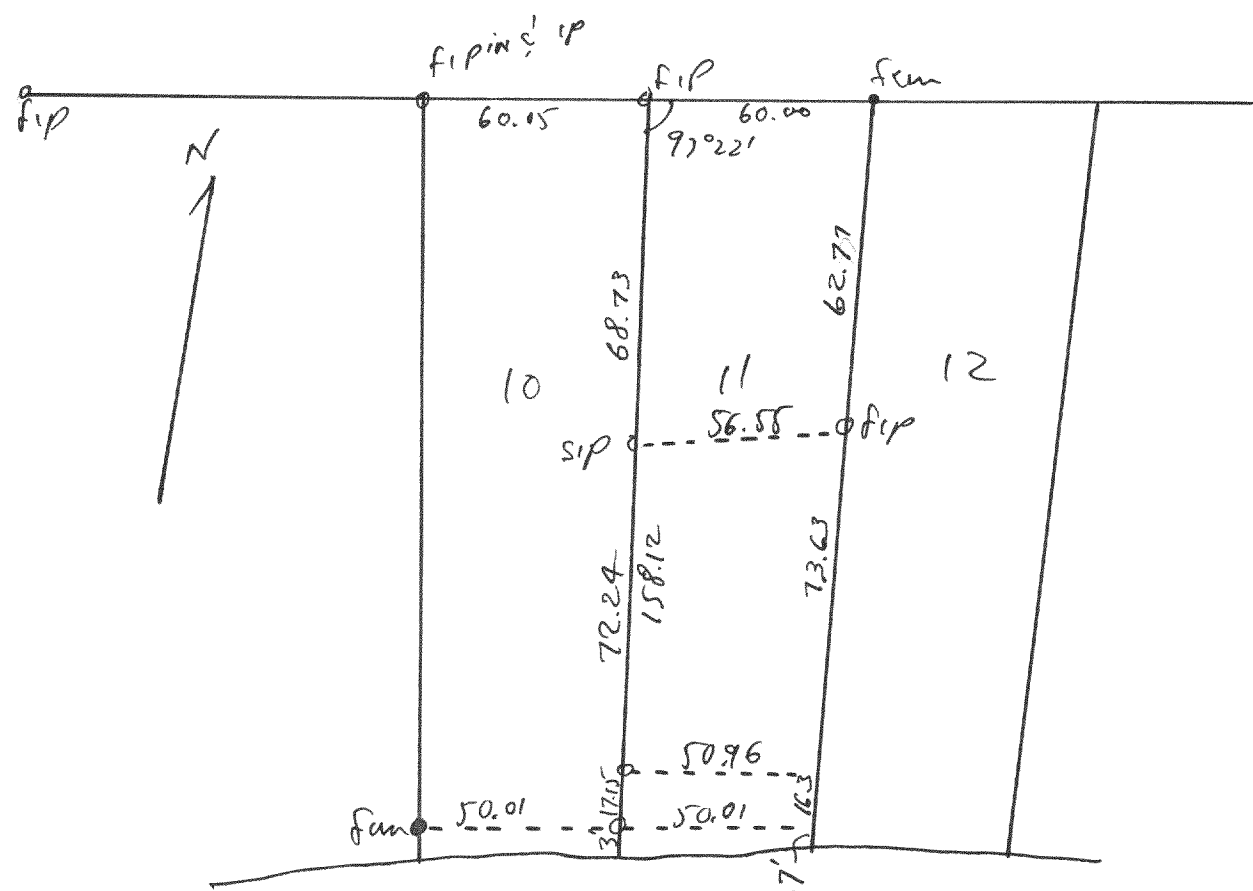

#2392

GENEVA LAKE
 Plat of survey of lot 11, blk A, Cisco Beach Subd.,
 located in the NE 1/4 of Sec 8, T14N R17E of Walworth Cty, Wis.
 Nov 1950
 Lloyd J. Jensen
 County Surveyor

#2394

Plat of survey of lot 98 original plat Cedar Point Park
 Village of Williams Bay, Walworth County, Wisconsin
 Oct. 24, 1951
 Lloyd J. Jensen
 County Surveyor

Dist to house
3-26-51
LJS

#2393

Plat of survey of lots 112-113 Cedar Point Park 2nd
 Add. Village of Williams Bay, Walworth County, Wis.
 Oct 23, 1951

Lloyd J. Jensen
 County Surveyor

#2395

Plat of survey of lot 19 Parklawn
 Subdivision, City of Whitewater, Walworth
 County, Wisconsin

April 5, 1951 Lloyd J. Jensen
 County Surveyor