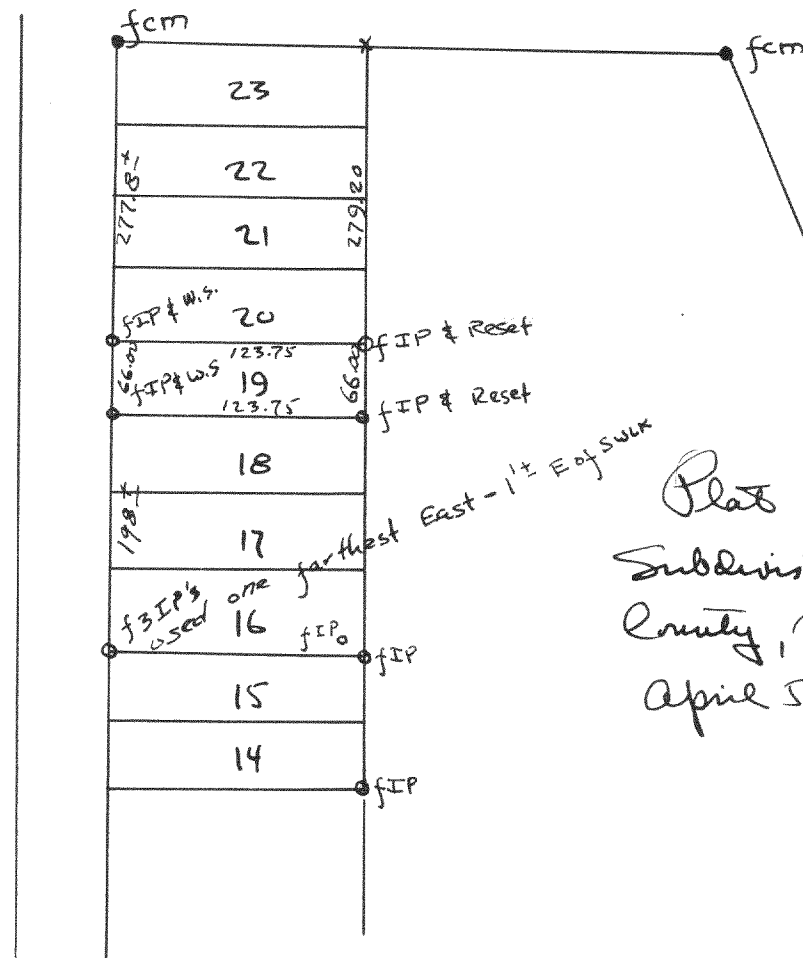

#2392

GENEVA LAKE
 Plat of survey of lot 11, blk A, Cisco Beach Subd.,
 located in the NE 1/4 of Sec 8, T14N R17E of Walworth Cty, Wis.
 Nov 1950
 Lloyd J. Jensen
 County Surveyor

#2394

Plat of survey of lot 98 original plat Cedar Point Park
 Village of Williams Bay, Walworth County, Wisconsin
 Oct. 24, 1951
 Lloyd J. Jensen
 County Surveyor

Dist to house
3-26-51
LJS

#2393

Plat of survey of lots 112-113 Cedar Point Park 2nd
 Add. Village of Williams Bay, Walworth County, Wis.
 Oct 23, 1951

Lloyd J. Jensen
 County Surveyor

#2395

Plat of survey of lot 19 Parklawn
 Subdivision, City of Whitewater, Walworth
 County, Wisconsin

April 5, 1951 Lloyd J. Jensen
 County Surveyor