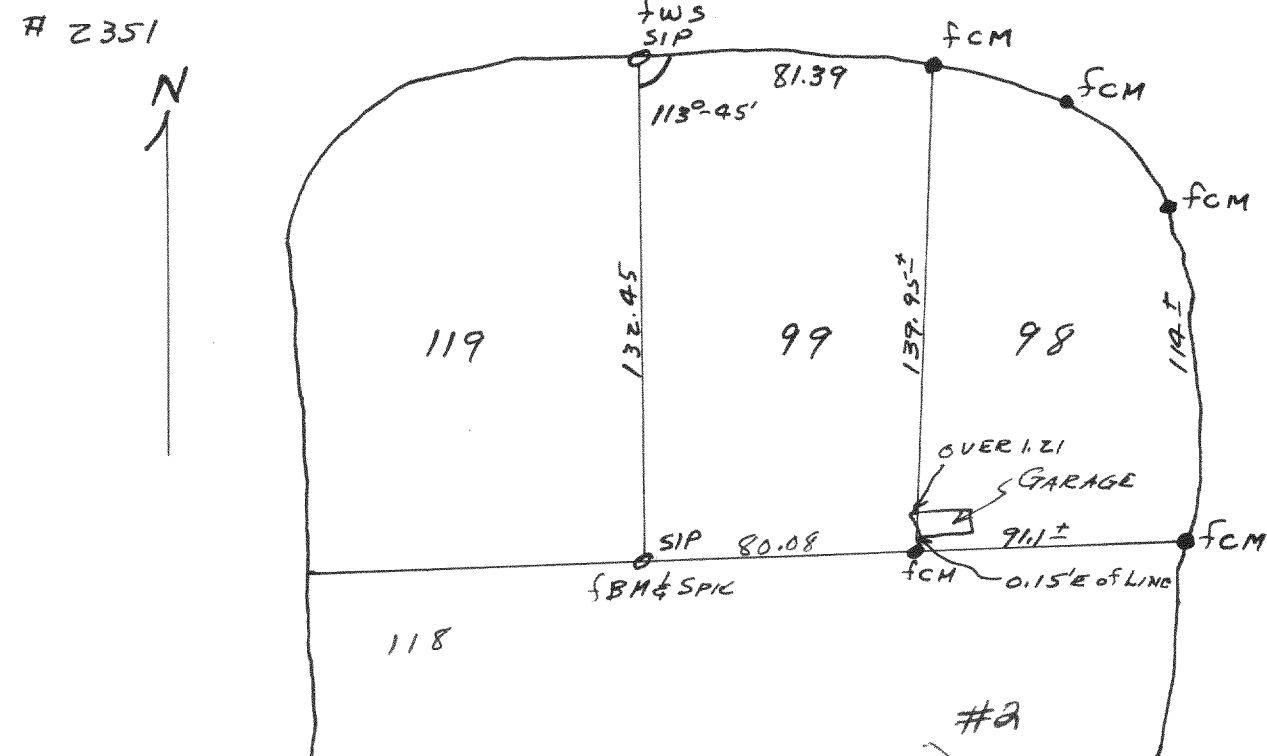

Plot of survey of lot 3, Lost Nations Park located in Sec 35 T4N16E of Walworth County, Wis
1950

Floyd L. Jensen (swy)
County Surveyor

Plot of survey of lot 99 Unit #1 of Country Club Estates located in Sec 23 T1N16E Village of Fontana, Walworth County Wis.
July 6, 1950
Floyd L. Jensen (swy)
County Surveyor

Plot of survey of lots 1, 2, & 3 of Blk 4 of Glenwood Springs Subd. located in Sec 14 T1N16E Village of Fontana, Walworth County, Wis.
Aug 4, 1950
Floyd L. Jensen (swy)
County Surveyor