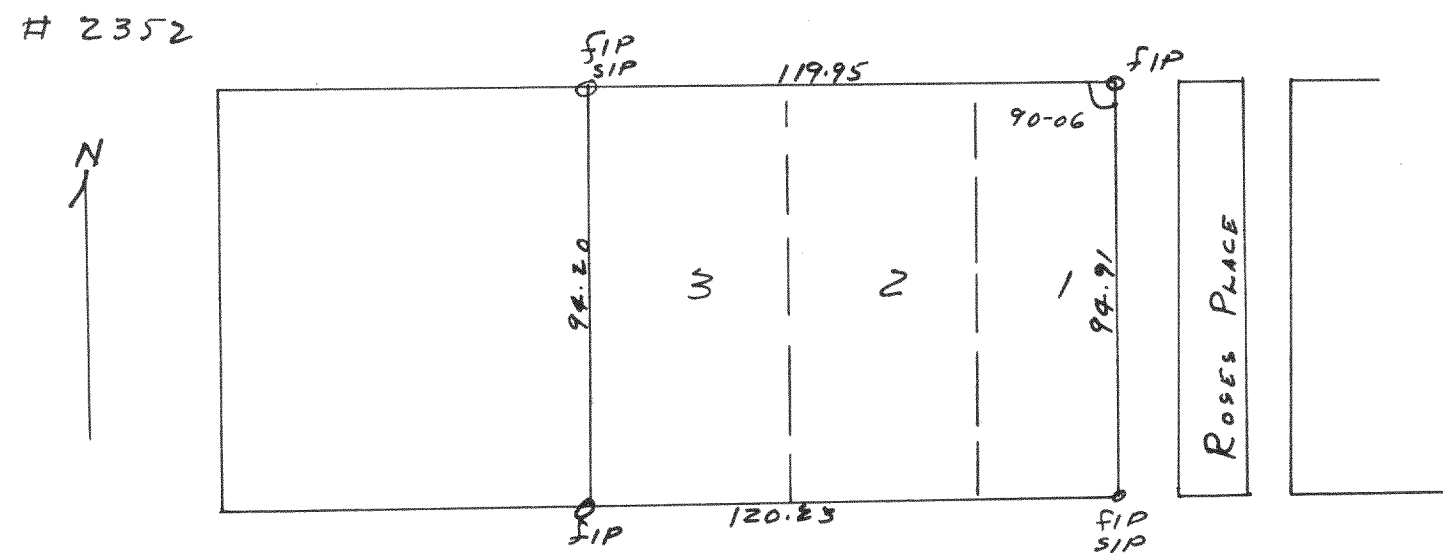

Plot of survey of lot 3, Lost Nations Park located in Sec 35 T4N16E of Walworth County, Wis
1950

Floyd L. Jensen (swy)
County Surveyor

Plot of survey of lot 99 Unit #1 of Country Club Estates located in Sec 23 T1N16E Village of Fontana, Walworth County Wis.
July 6, 1950
Floyd L. Jensen (swy)
County Surveyor

Plot of survey of lots 1, 2, & 3 of Blk 4 of Glenwood Springs Subd. located in Sec 14 T1N16E Village of Fontana, Walworth County, Wis.
Aug 4, 1950
Floyd L. Jensen (swy)
County Surveyor