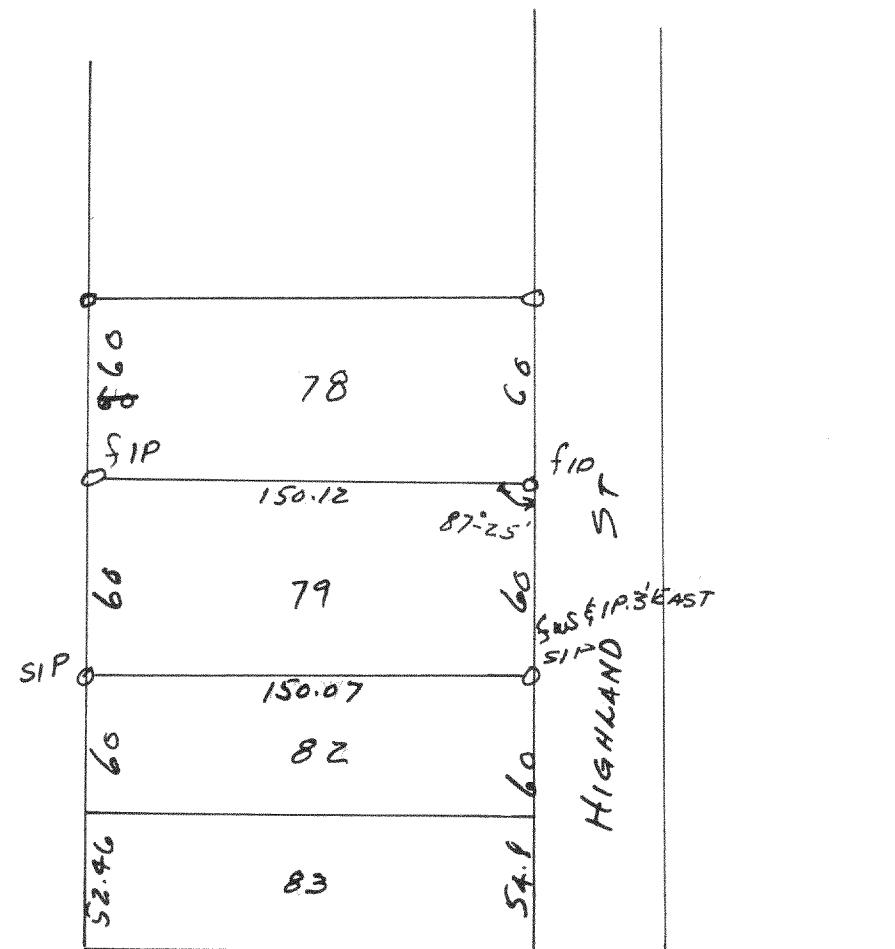

2333

WOOD ST
 Plot of survey of lot 79 of Bay View Subd.
 located in the SE 1/4 of Sec 1 T19 R16 E Village of Williams Bay
 Walworth County, Wis. Lloyd L. Jensen (CWS)
 July 7, 1950 County Surveyor

2334

Plot of survey of lot 144 of Cedar Point Park Original Subd
 located in SE 1/4 of Sec 6 T19 R16 E, Village of
 Williams Bay, Walworth County, Wis.
 July 14, 1950 Lloyd L. Jensen (CWS)
 County Surveyor

2335

Plot of survey of lot 173 of Cedar Point Park Original Subd
 located in the SE 1/4 of Sec 6 T19 R16 E, Village of Williams Bay
 Walworth County Wis.
 July 31, 1950 Lloyd L. Jensen (CWS)
 County Surveyor

2336

Plot of survey of lots 67, 68, 69, & 70 of Bay View Subd located in the
 SE 1/4 of Sec 1 T19 R16 E Village of Williams Bay, Walworth County, Wis.
 Aug 1, 1950 Lloyd L. Jensen (CWS)
 County Surveyor