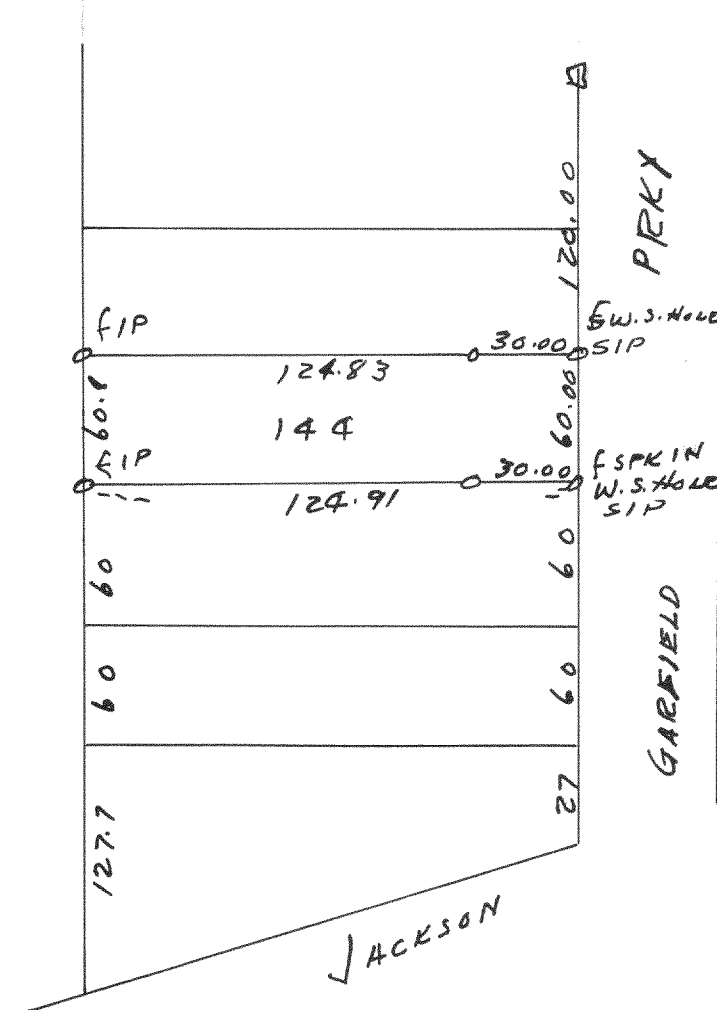

2333

WOOD ST
 Plot of survey of lot 79 of Bay View Subd.
 located in the SE 1/4 of Sec 1 T19 R16 E Village of Williams Bay
 Walworth County, Wis. Lloyd L. Jensen (CWS)
 July 7, 1950 County Surveyor

2334

Plot of survey of lot 144 of Cedar Point Park Original Subd
 located in SE 1/4 of Sec 6 T19 R16 E, Village of
 Williams Bay, Walworth County, Wis.
 July 14, 1950 Lloyd L. Jensen (CWS)
 County Surveyor

2335

Plot of survey of lot 173 of Cedar Point Park Original Subd
 located in the SE 1/4 of Sec 6 T19 R16 E, Village of Williams Bay
 Walworth County Wis.
 July 31, 1950 Lloyd L. Jensen (CWS)
 County Surveyor

2336

Plot of survey of lots 67, 68, 69, & 70 of Bay View Subd located in the
 SE 1/4 of Sec 1 T19 R16 E Village of Williams Bay, Walworth County, Wis.
 Aug 1, 1950 Lloyd L. Jensen (CWS)
 County Surveyor