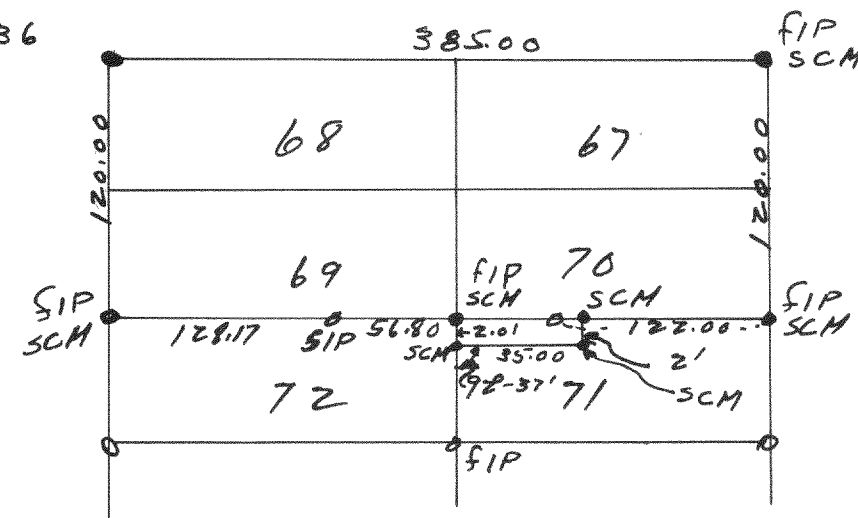

2333

WOOD ST
 Plot of survey of lot 79 of Bay View Subd.
 located in the SE 1/4 of Sec 1 T19 R16 E Village of Williams Bay
 Walworth County, Wis. Lloyd L. Jensen (CWS)
 July 7, 1950 County Surveyor

2334

Plot of survey of lot 144 of Cedar Point Park Original Subd
 located in SE 1/4 of Sec 6 T19 R16 E, Village of
 Williams Bay, Walworth County, Wis.
 July 14, 1950 Lloyd L. Jensen (CWS)
 County Surveyor

2335

Plot of survey of lot 173 of Cedar Point Park Original Subd
 located in the SE 1/4 of Sec 6 T19 R16 E, Village of Williams Bay
 Walworth County Wis.
 July 31, 1950 Lloyd L. Jensen (CWS)
 County Surveyor

2336

Plot of survey of lots 67, 68, 69, & 70 of Bay View Subd located in the
 SE 1/4 of Sec 1 T19 R16 E Village of Williams Bay, Walworth County, Wis.
 Aug 1, 1950 Lloyd L. Jensen (CWS)
 County Surveyor