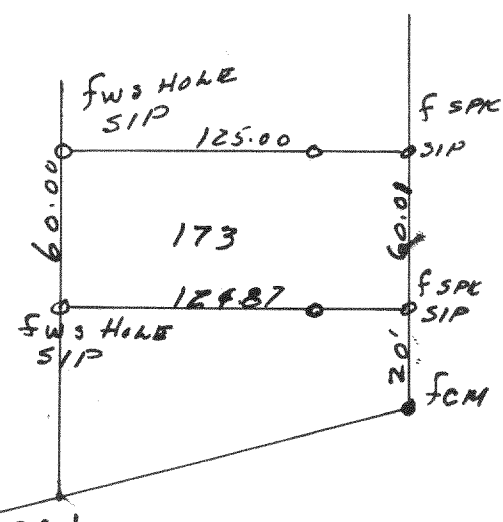

2333

WOOD ST
 Plot of survey of lot 79 of Bay View Subd.
 located in the SE 1/4 of Sec 1 T19 R16 E Village of Williams Bay
 Walworth County, Wis. Lloyd L. Jensen (CWS)
 July 7, 1950 County Surveyor

2334

Plot of survey of lot 144 of Cedar Point Park Original Subd
 located in SE 1/4 of Sec 6 T19 R16 E, Village of
 Williams Bay, Walworth County, Wis.
 July 14, 1950 Lloyd L. Jensen (CWS)
 County Surveyor

2335

Plot of survey of lot 173 of Cedar Point Park Original Subd
 located in the SE 1/4 of Sec 6 T19 R16 E, Village of Williams Bay
 Walworth County Wis.
 July 31, 1950 Lloyd L. Jensen (CWS)
 County Surveyor

2336

Plot of survey of lots 67, 68, 69, & 70 of Bay View Subd located in the
 SE 1/4 of Sec 1 T19 R16 E Village of Williams Bay, Walworth County, Wis.
 Aug 1, 1950 Lloyd L. Jensen (CWS)
 County Surveyor