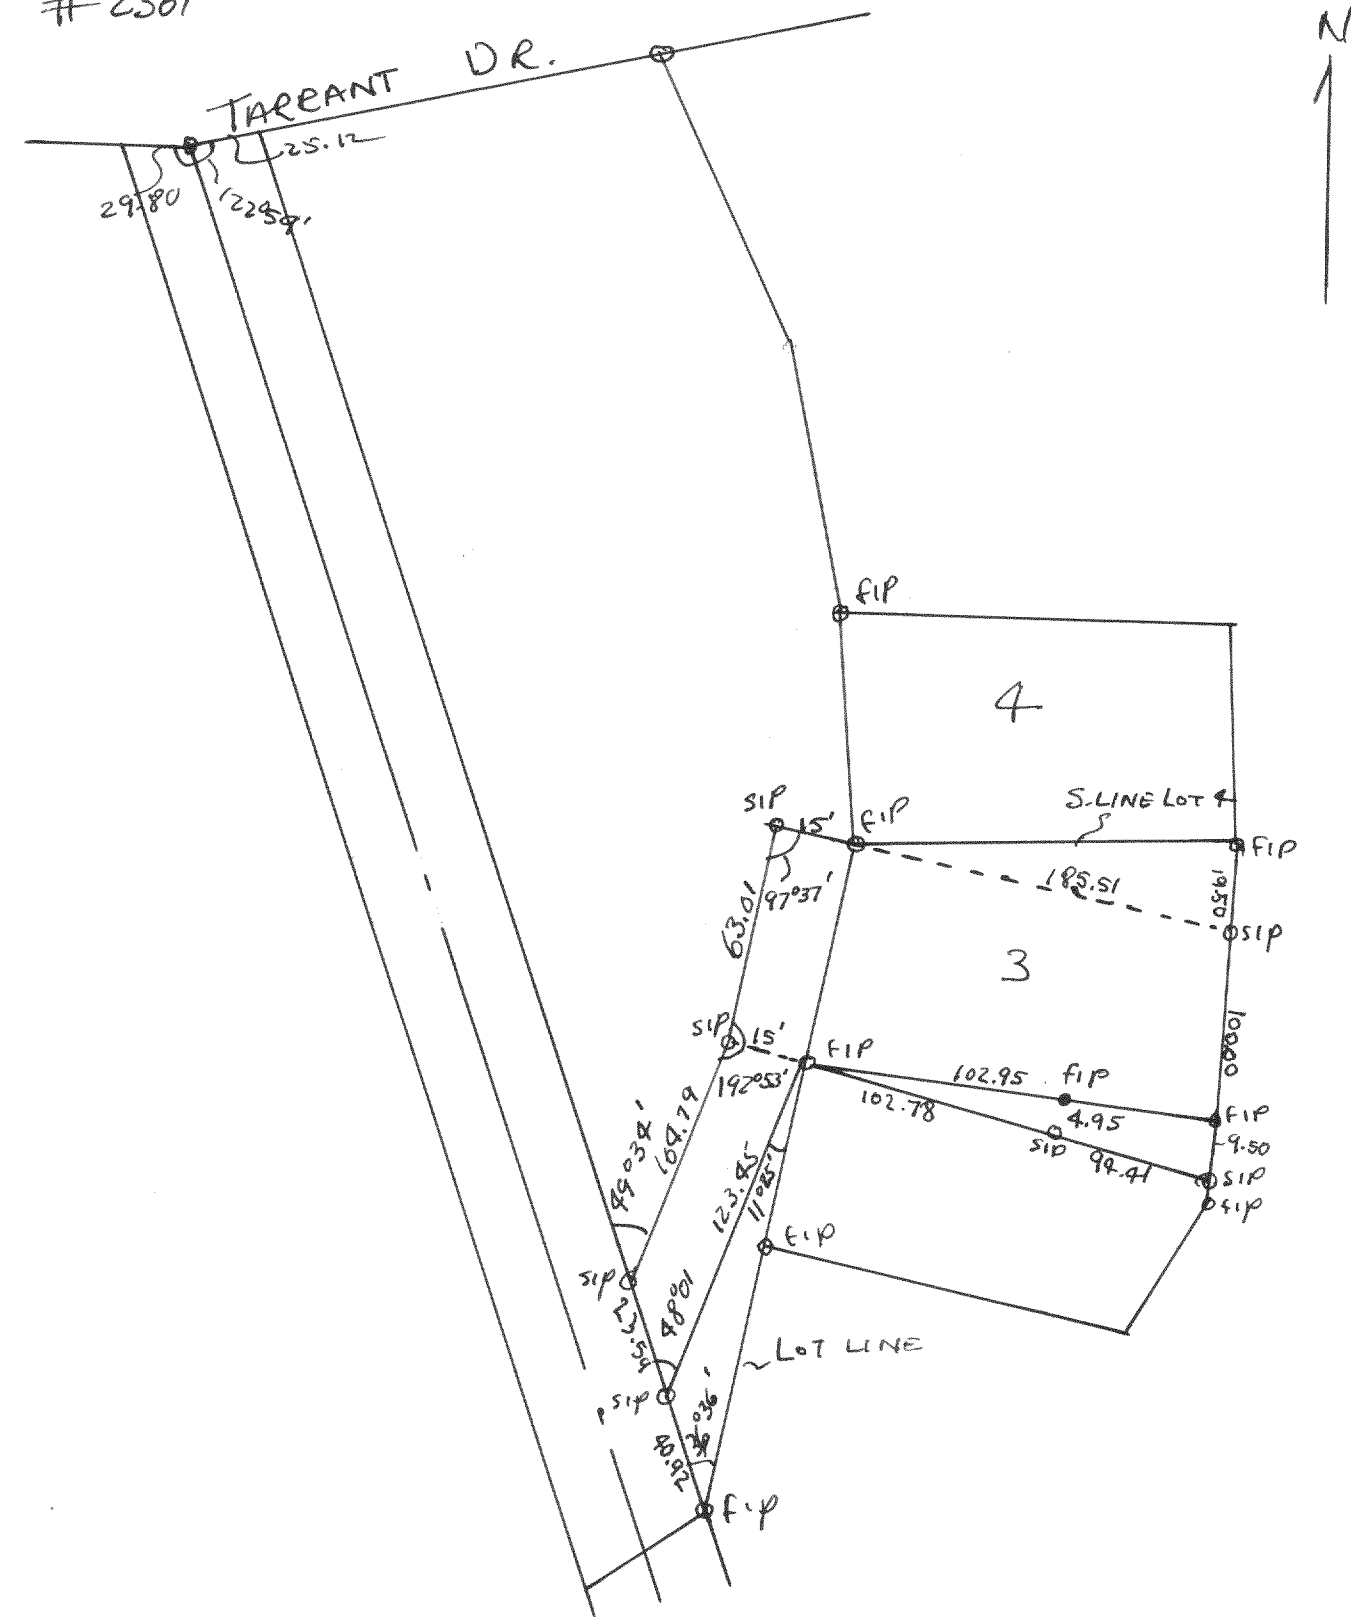

# 2300

Plat of survey of Lakeview Subd located in Sec 14  
 TINKRGE Village of Fontana, Walworth, Wis.  
 1950  
 Lloyd S. Jensen  
 County Surveyor

# 2301

Plat of survey of changes in lot 3 and Row to lot 3 in Country Club  
 Estates Addition #1 located in The Village of Fontana Sec 14, TINKRGE of Walworth  
 County, Wis.  
 1950  
 Lloyd S. Jensen  
 County Surveyor