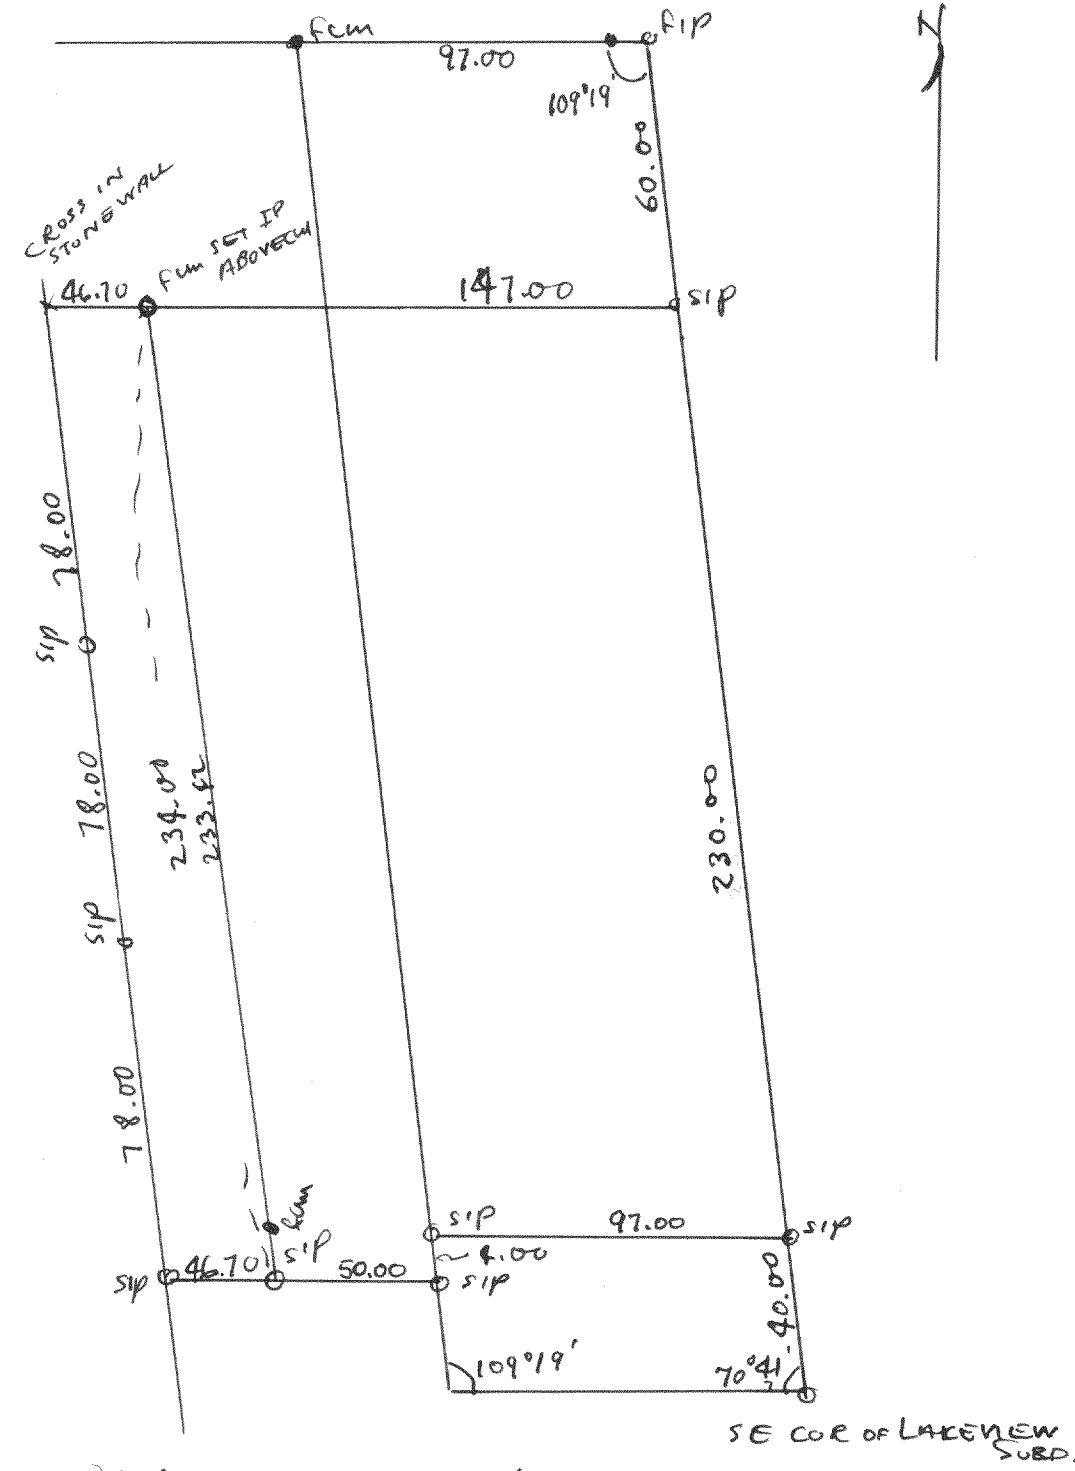

# 2300

Plat of survey of Lakeview Subd located in Sec 14  
 TINKRGE Village of Fontana, Walworth, Wis.  
 1950  
 Lloyd S. Jensen  
 County Surveyor

# 2301

Plat of survey of changes in lot 3 and Row to lot 3 in Country Club  
 Estates Addition #1 located in The Village of Fontana Sec 14, TINKRGE of Walworth  
 County, Wis.  
 1950  
 Lloyd S. Jensen  
 County Surveyor