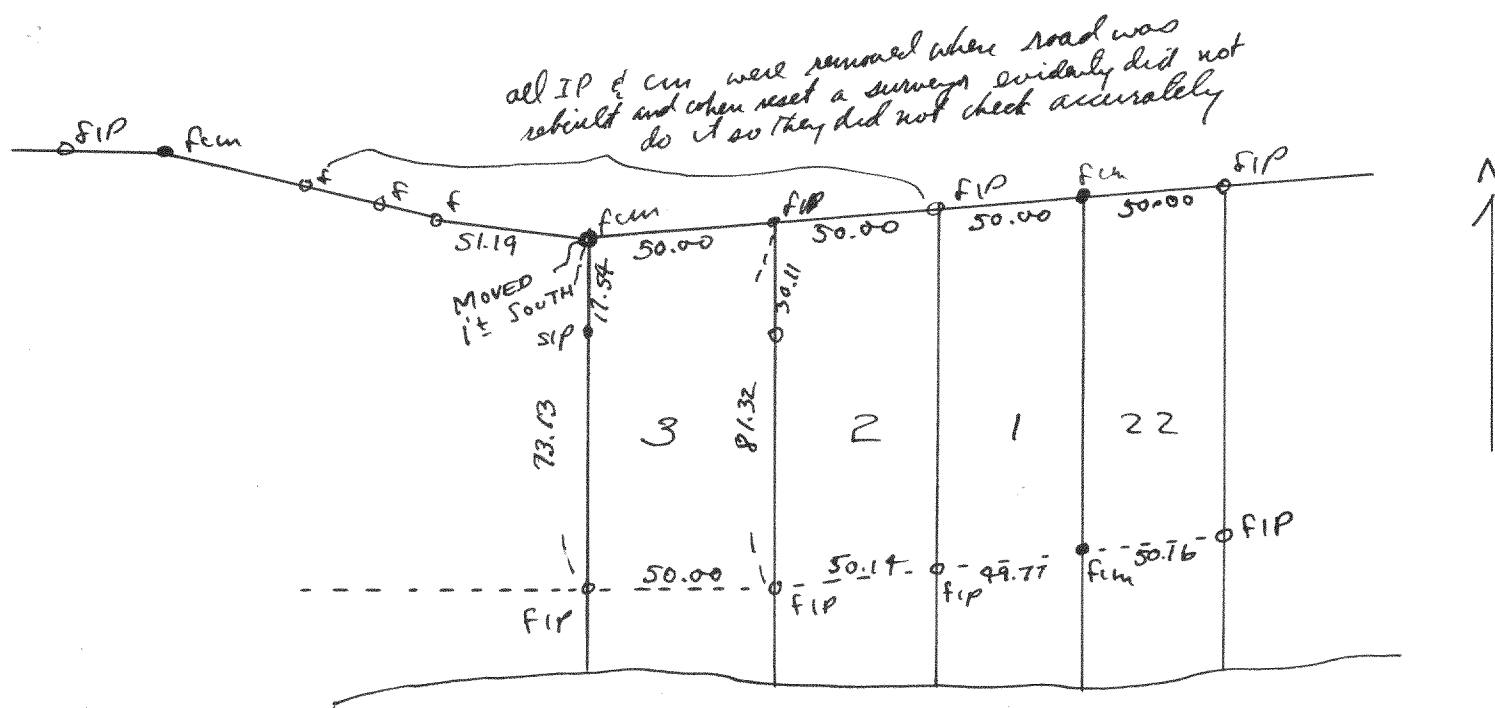

#2270

Plat of survey of a parcel of land located in the NW 1/2 of the SW 1/4 of Sec 29-T4N R18E of Walworth County, Wisconsin
 Sept 29, 1950
 Floyd S. Jensen
 County Surveyor

#2271

Plat of survey of lot 3, Fureck's 2ND Subd located in Sec 18, T4N R18E, Walworth County, Wis.
 Oct 10, 1950
 Floyd S. Jensen
 County Surveyor

#2272

Plat of survey of a 1 acre parcel for Daniels located in the NW 1/2 of Sec 11, T4N R18E of Walworth County, Wisconsin.
 Oct 13, 1950
 Floyd S. Jensen
 County Surveyor

#2273

Plat of Survey of Kembe Property located in Sec 7, T4N R18E of Walworth County, Wis.
 Nov 10, 1950
 Floyd S. Jensen
 County Surveyor