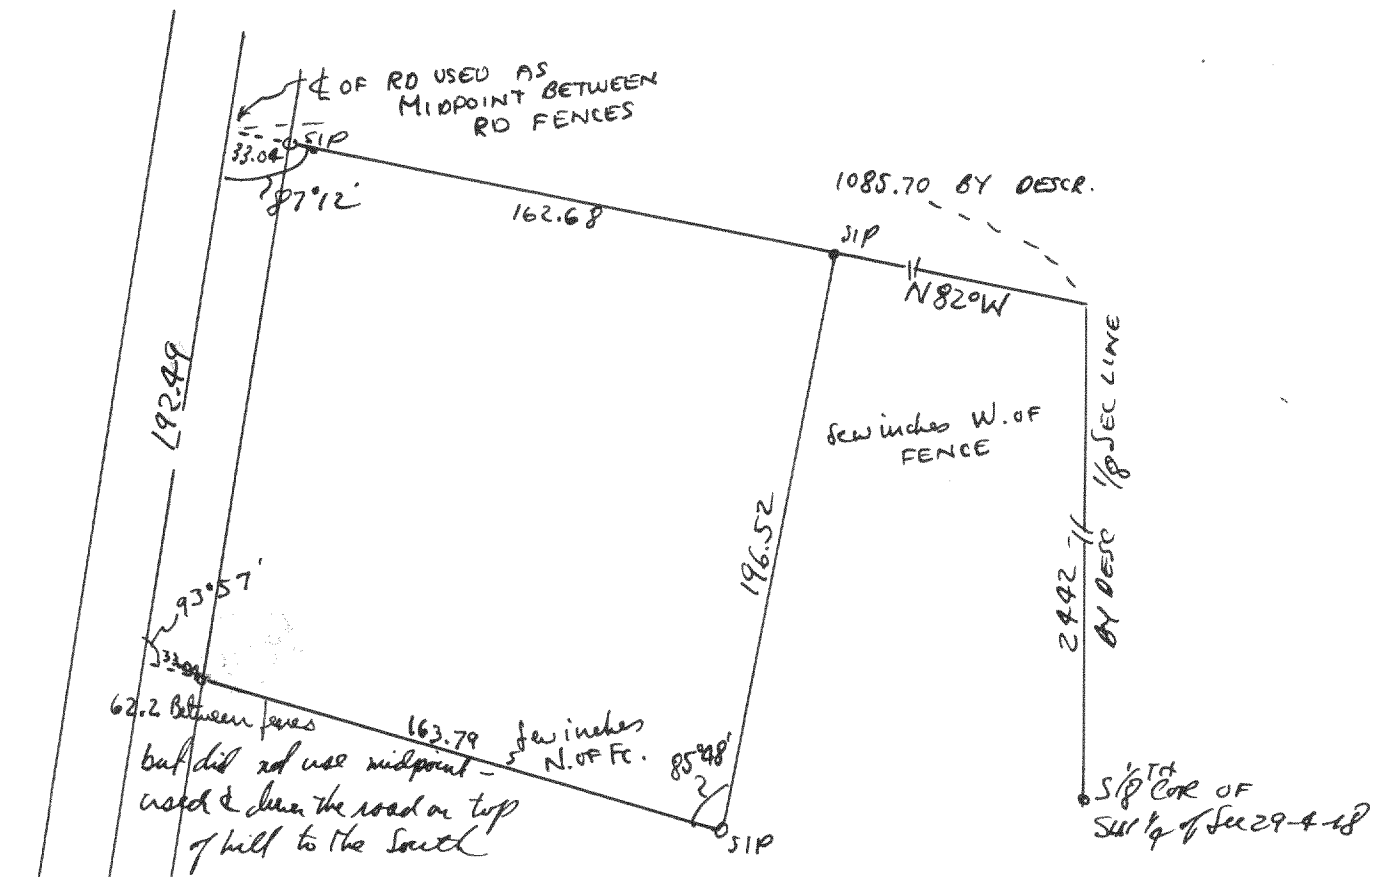

#2270

Plat of survey of a parcel of land located in the NW 1/2 of the SW 1/4 of Sec 29-T4N R18E of Walworth County, Wisconsin
 Sept 29, 1950
 Floyd S. Jensen
 County Surveyor

#2271

Plat of survey of lot 3, Fureck's 2ND Subd located in Sec 18, T4N R18E, Walworth County, Wis.
 Oct 10, 1950
 Floyd S. Jensen
 County Surveyor

#2272

Plat of survey of a 1 acre parcel for Daniels located in the NW 1/2 of Sec 11, T4N R18E of Walworth County, Wisconsin.
 Oct 13, 1950
 Floyd S. Jensen
 County Surveyor

#2273

Plat of Survey of Kembe Property located in Sec 7, T4N R18E of Walworth County, Wis.
 Nov 10, 1950
 Floyd S. Jensen
 County Surveyor