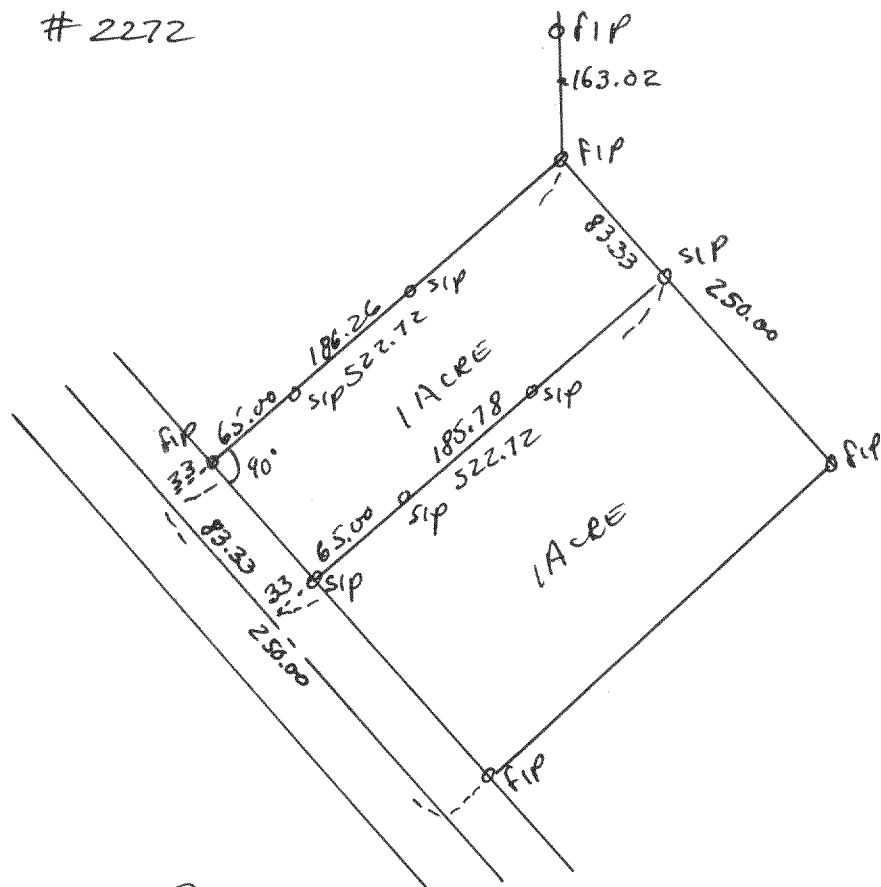

#2270

Plat of survey of a parcel of land located in the NW 1/2 of the SW 1/4 of Sec 29-T4N R18E of Walworth County, Wisconsin
 Sept 29, 1950
 Floyd S. Jensen
 County Surveyor

#2271

Plat of survey of lot 3, Fureck's 2ND Subd located in Sec 18, T4N R18E, Walworth County, Wis.
 Oct 10, 1950
 Floyd S. Jensen
 County Surveyor

#2272

Plat of survey of a 1 acre parcel for Daniels located in the NW 1/2 of Sec 11, T4N R18E of Walworth County, Wisconsin.
 Oct 13, 1950
 Floyd S. Jensen
 County Surveyor

#2273

Plat of Survey of Kembe Property located in Sec 7, T4N R18E of Walworth County, Wis.
 Nov 10, 1950
 Floyd S. Jensen
 County Surveyor