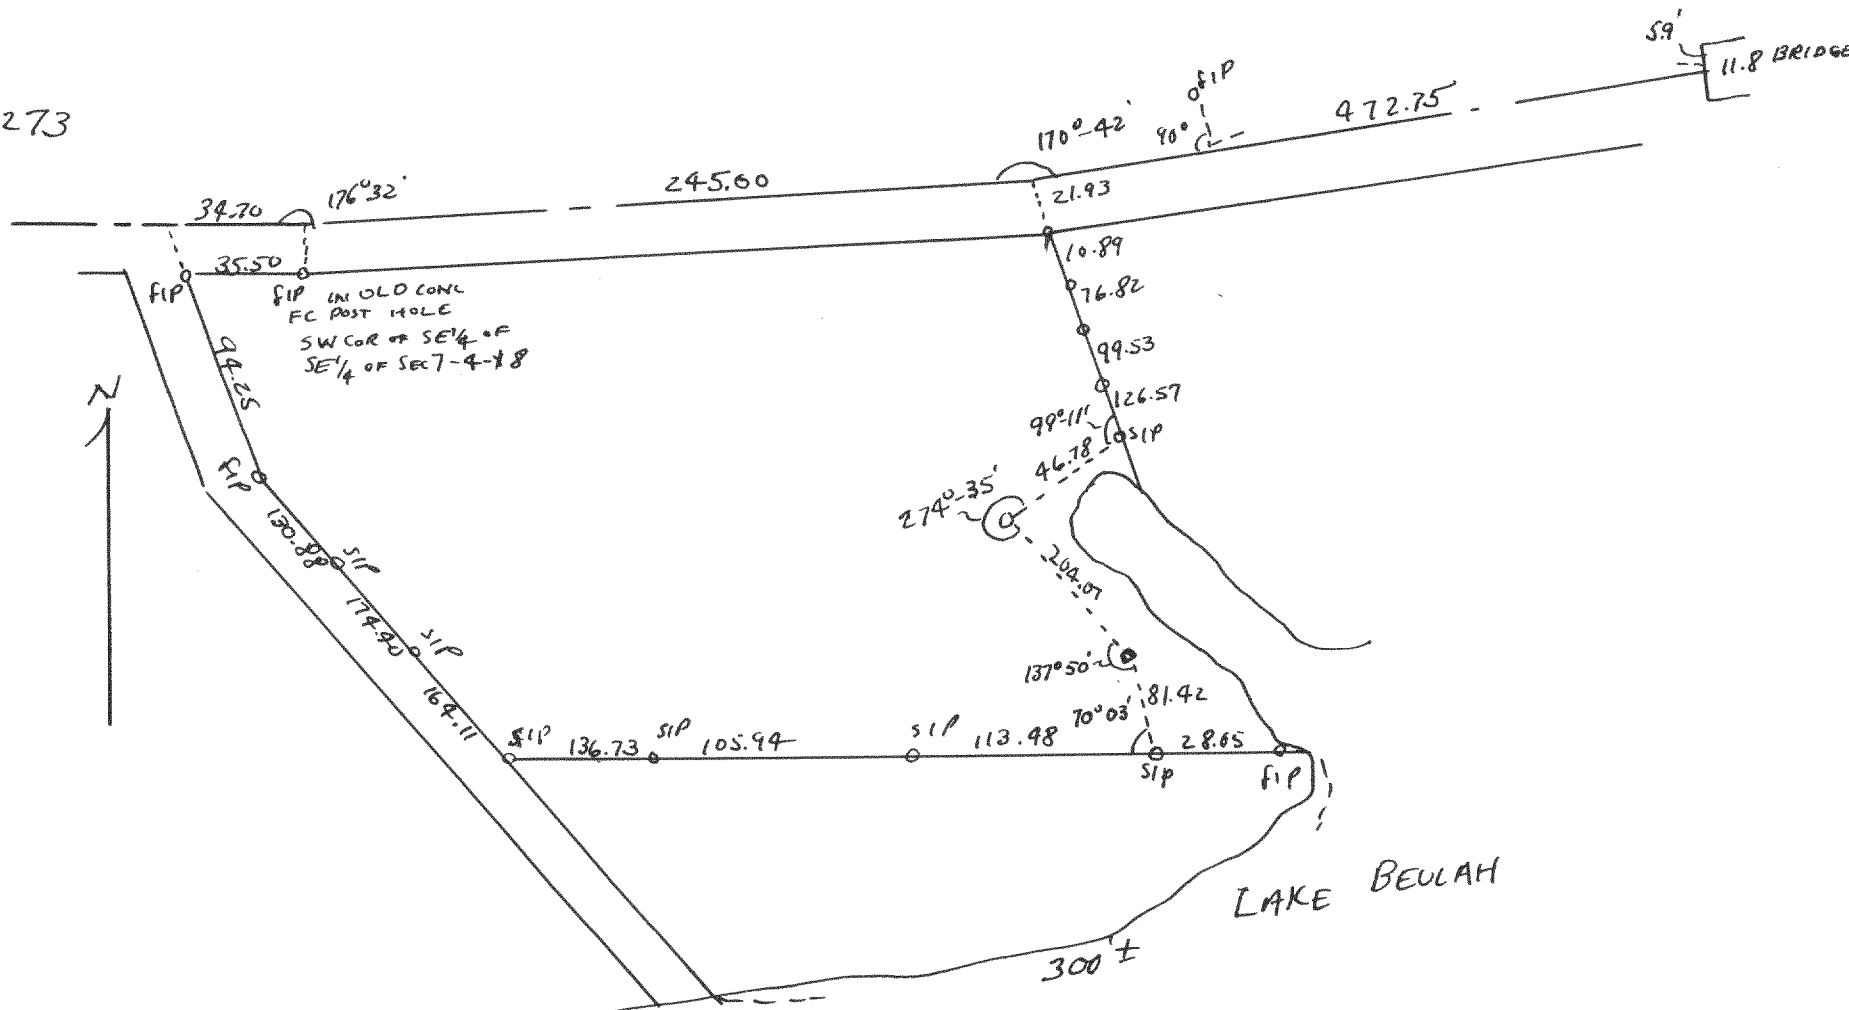

#2270

Plat of survey of a parcel of land located in the NW 1/2 of the SW 1/4 of Sec 29-T4N R18E of Walworth County, Wisconsin
 Sept 29, 1950
 Floyd S. Jensen
 County Surveyor

#2271

Plat of survey of lot 3, Fureck's 2ND Subd located in Sec 18, T4N R18E, Walworth County, Wis.
 Oct 10, 1950
 Floyd S. Jensen
 County Surveyor

#2272

Plat of survey of a 1 acre parcel for Daniels located in the NW 1/2 of Sec 11, T4N R18E of Walworth County, Wisconsin.
 Oct 13, 1950
 Floyd S. Jensen
 County Surveyor

#2273

Plat of Survey of Kembe Property located in Sec 7, T4N R18E of Walworth County, Wis.
 Nov 10, 1950
 Floyd S. Jensen
 County Surveyor